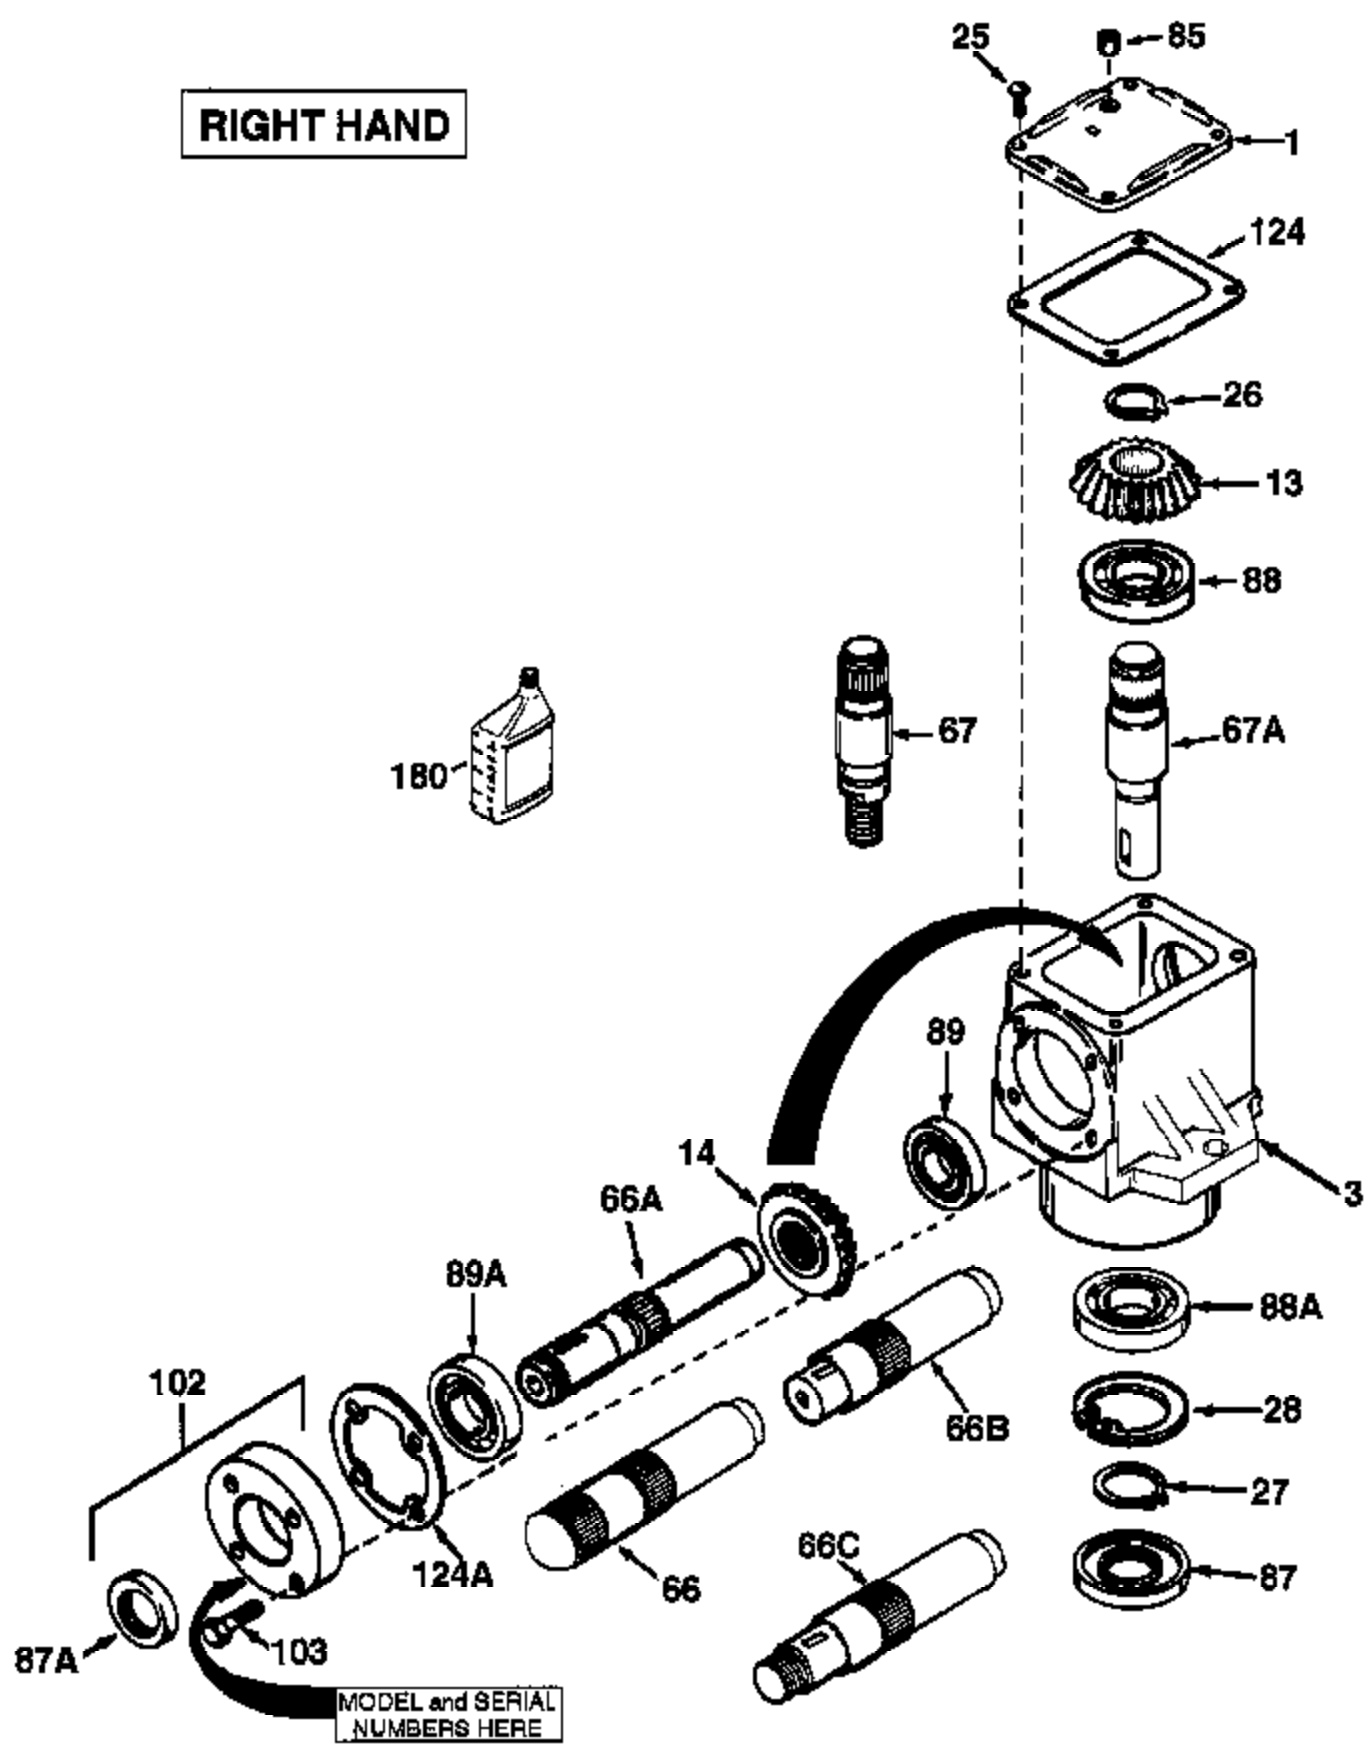

RIGHT HAND

Ref #	Part Number	Qty	Description
1	772067	1	Right Angle Drive Head Cover
3	770092A	1	Right Angle Drive Housing
13	778101A	2	Bevel Gear (17 teeth-steel)
25	792025	4	Screw 10-24 x 1/2"
26	788018	2	Retainer Ring
27	788019	1	Retainer Ring
28	792119	1	Snap Ring
66	776040A	1	Input Shaft (4-1/2" long)
67	776261	1	Output Shaft (4-15/32" long)
85	792039	1	Pipe Plug 1/8-27
87	788029A	1	Oil Seal 7/8"
87A	788031	1	Oil Seal 7/8"
89A	780034	1000-1600-086	Ball Bearing (.8745)
89	780024	Peerless	Ball Bearing (.7495)
102	786029	1	Retainer Cap & Seal (Incl. 87A & 103)
103	792026	4	Bolt 1/4-20 x 7/8"
124A	788030B	1	Retainer Gasket
124	788028	1	Gasket