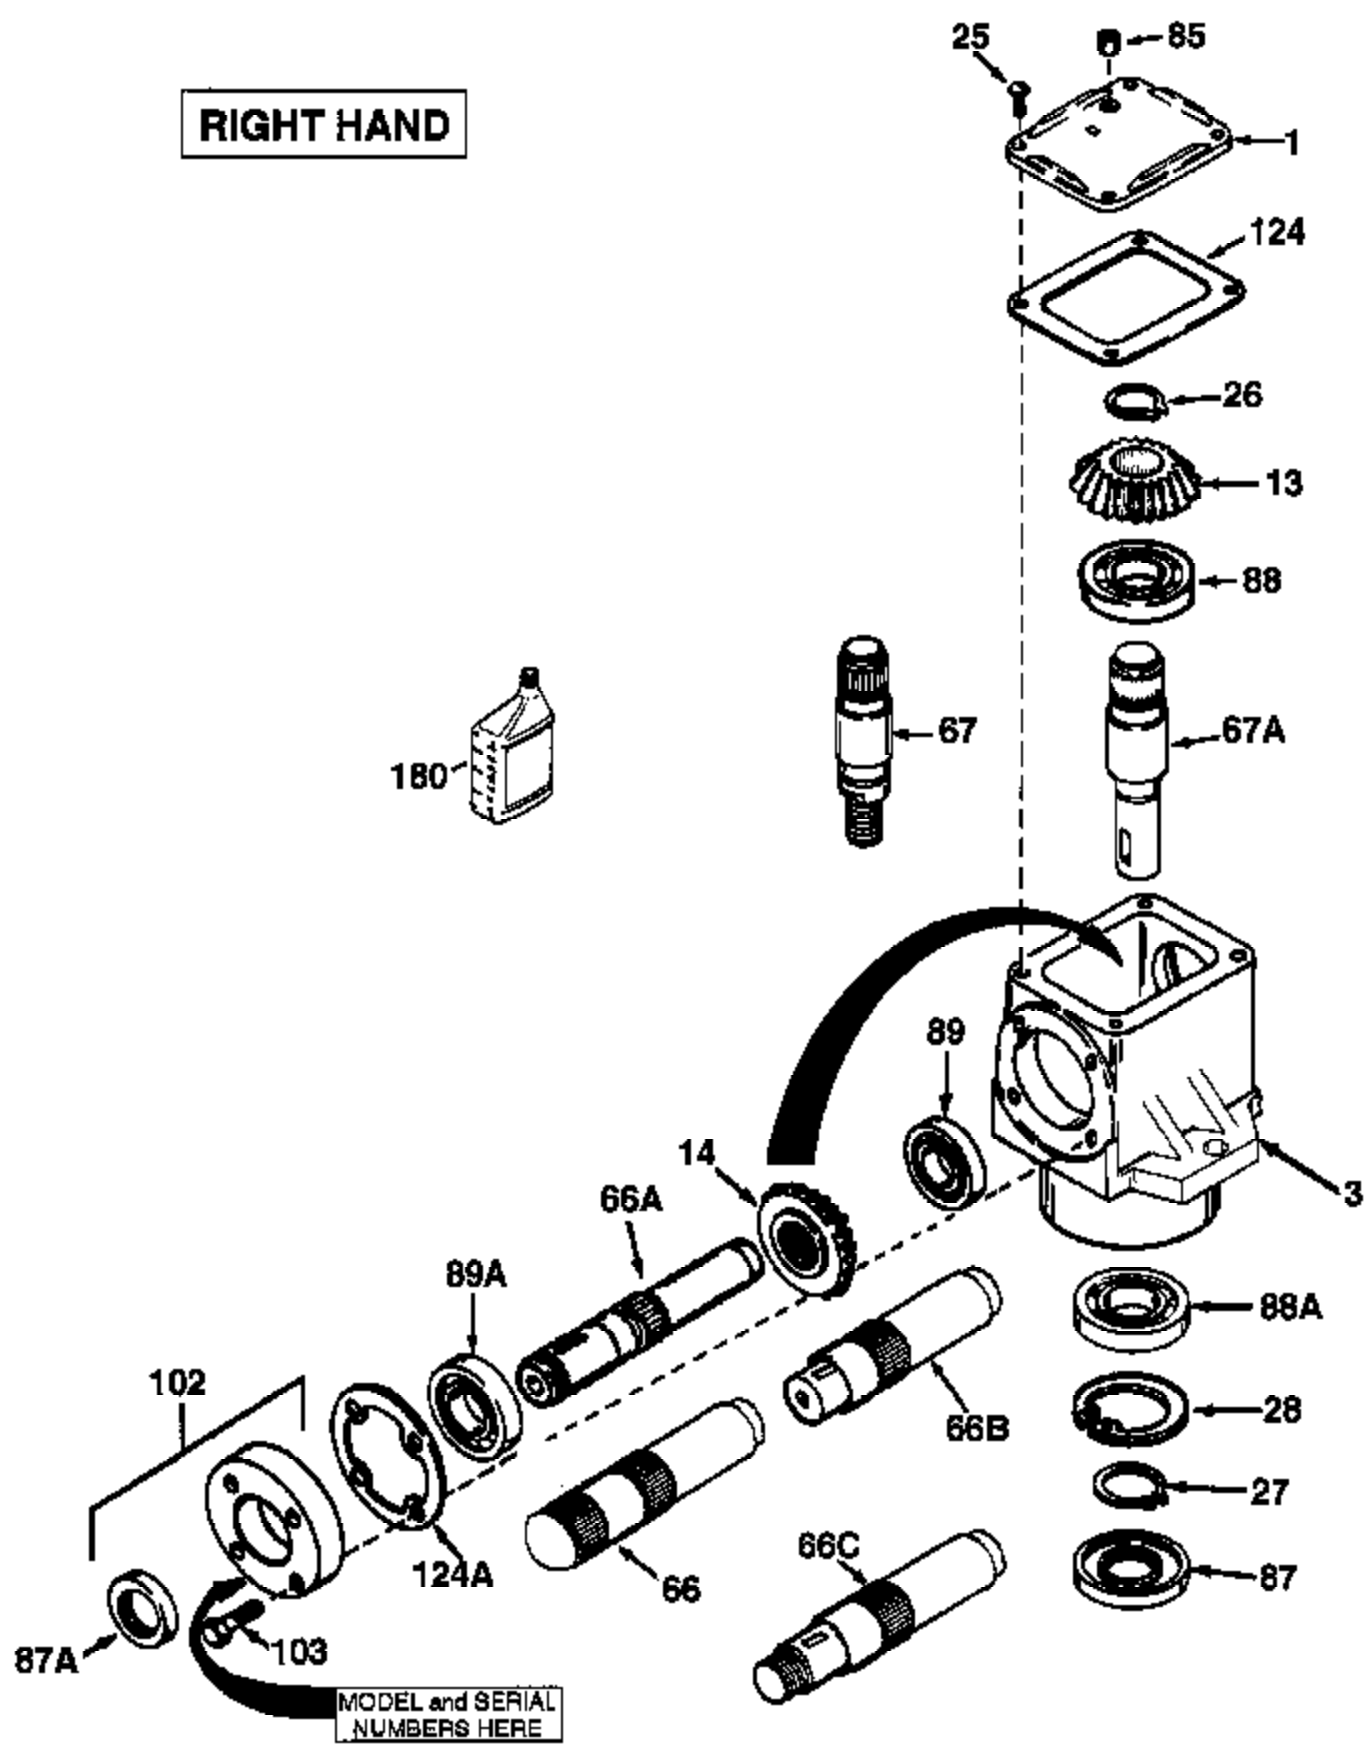

**RIGHT HAND**

Ref #	Part Number	Qty	Description
1	772067	1	Right Angle Drive Head Cover
3	770132	1	Right Angle Drive Housing
13	778101A	1	Bevel Gear (17 teeth-steel)
14	778210A	1	Bevel Gear (17 teeth-steel)
25	792025	4	Screw 10-24 x 1/2"
26	788018	1	Retaining Ring
27	788079	1	Retaining Ring
28	788080	1	Retaining Ring
66A	776247	1	Input Shaft
67C	776427	1	Output Shaft
85	792039	1	Pipe Plug 1/8-27
87A	788031	1	Oil Seal 7/8"
87	788081	1	Oil Seal 9/32"
88A	780174	1	Ball Bearing .9838 ID
88	780174	1	Ball Bearing .9838 ID
89A	780034	1	Ball Bearing .8745 ID
89	780024	1	Ball Bearing .7495 ID
102	786029	1	Retainer Cap & Seal (Incl. 87A & 103)
103	792026	4	Bolt 1/4-20 x .875
124A	788030B	1	Retainer Gasket
124	788028	1	Gasket
180	730229A	1	Gear Oil 80W90

1000-1000-069 Page 2 of 2  
Peerless Oil Seal 9/32"