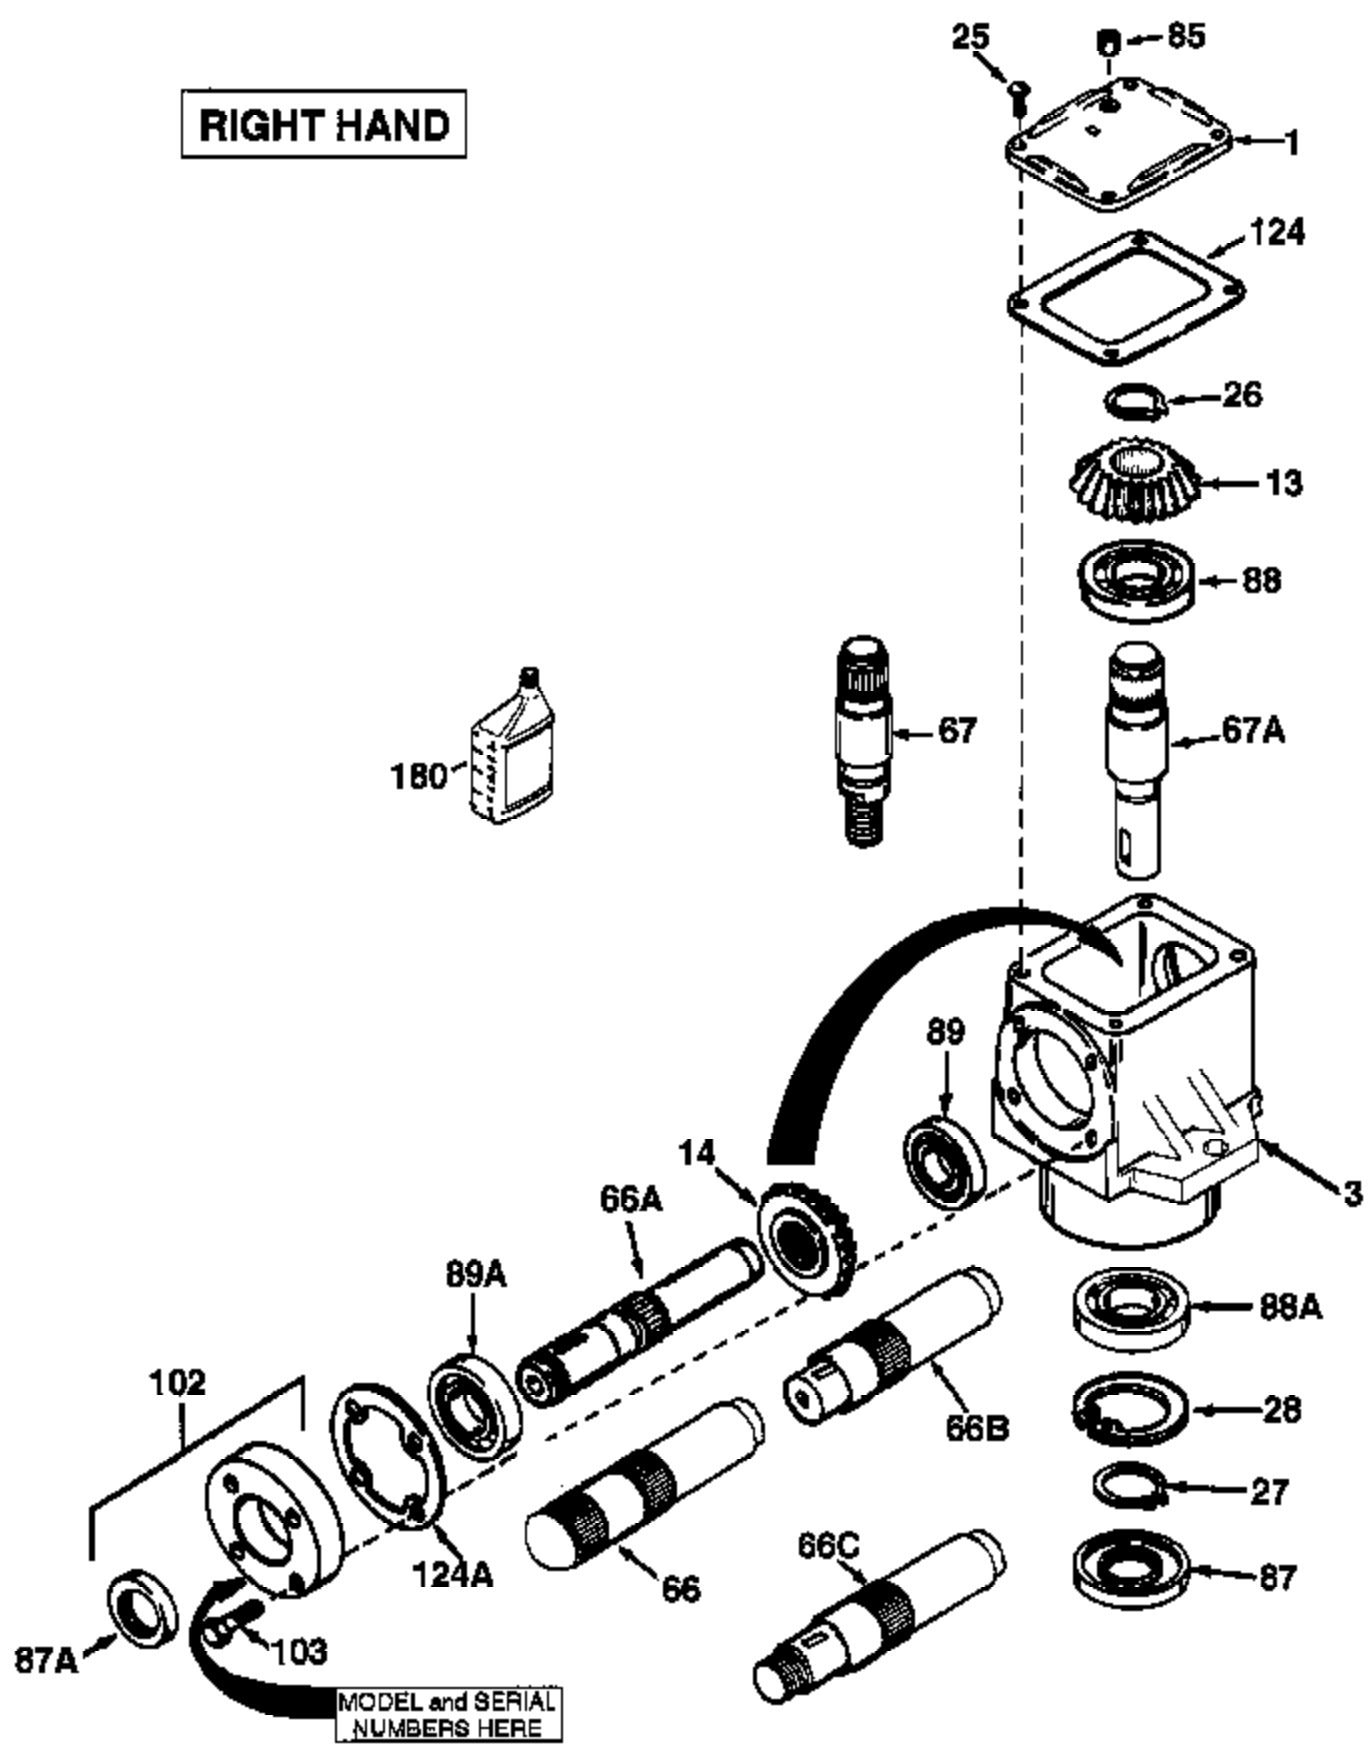

RIGHT HAND

Ref #	Part Number	Qty	Description
1	772067	1	Right Angle Drive Head Cover
3	770112	1	Right Angle Drive Housing
13	778101A	1	Bevel Gear (17 teeth-steel)
14	778210A	1	Bevel Gear (17 teeth-steel)
25	792025	4	Screw 10-24 x 1/2"
26	788018	1	Retaining Ring
66A	776433	1	Input Shaft
67A	776432	1	Output Shaft
85	792039	1	Pipe Plug 1/8-27
87A	788031	1	Oil Seal 7/8"
87	788082	1	Oil Seal
88A	780177	1	Ball Bearing .9838 ID
88	780034	1000-1000-079	Ball Bearing .8745 ID
89A	780034	Peerless	Ball Bearing .8745 ID
89	780024	1	Ball Bearing .7495 ID
102	786029	1	Retainer Cap & Seal (Incl. 87A & 103)
103	792026	4	Bolt 1/4-20 x 7/8"
124	788028	1	Gasket
124A	788030B	1	Retainer Gasket
180	730229A	1	Gear Oil 80W90