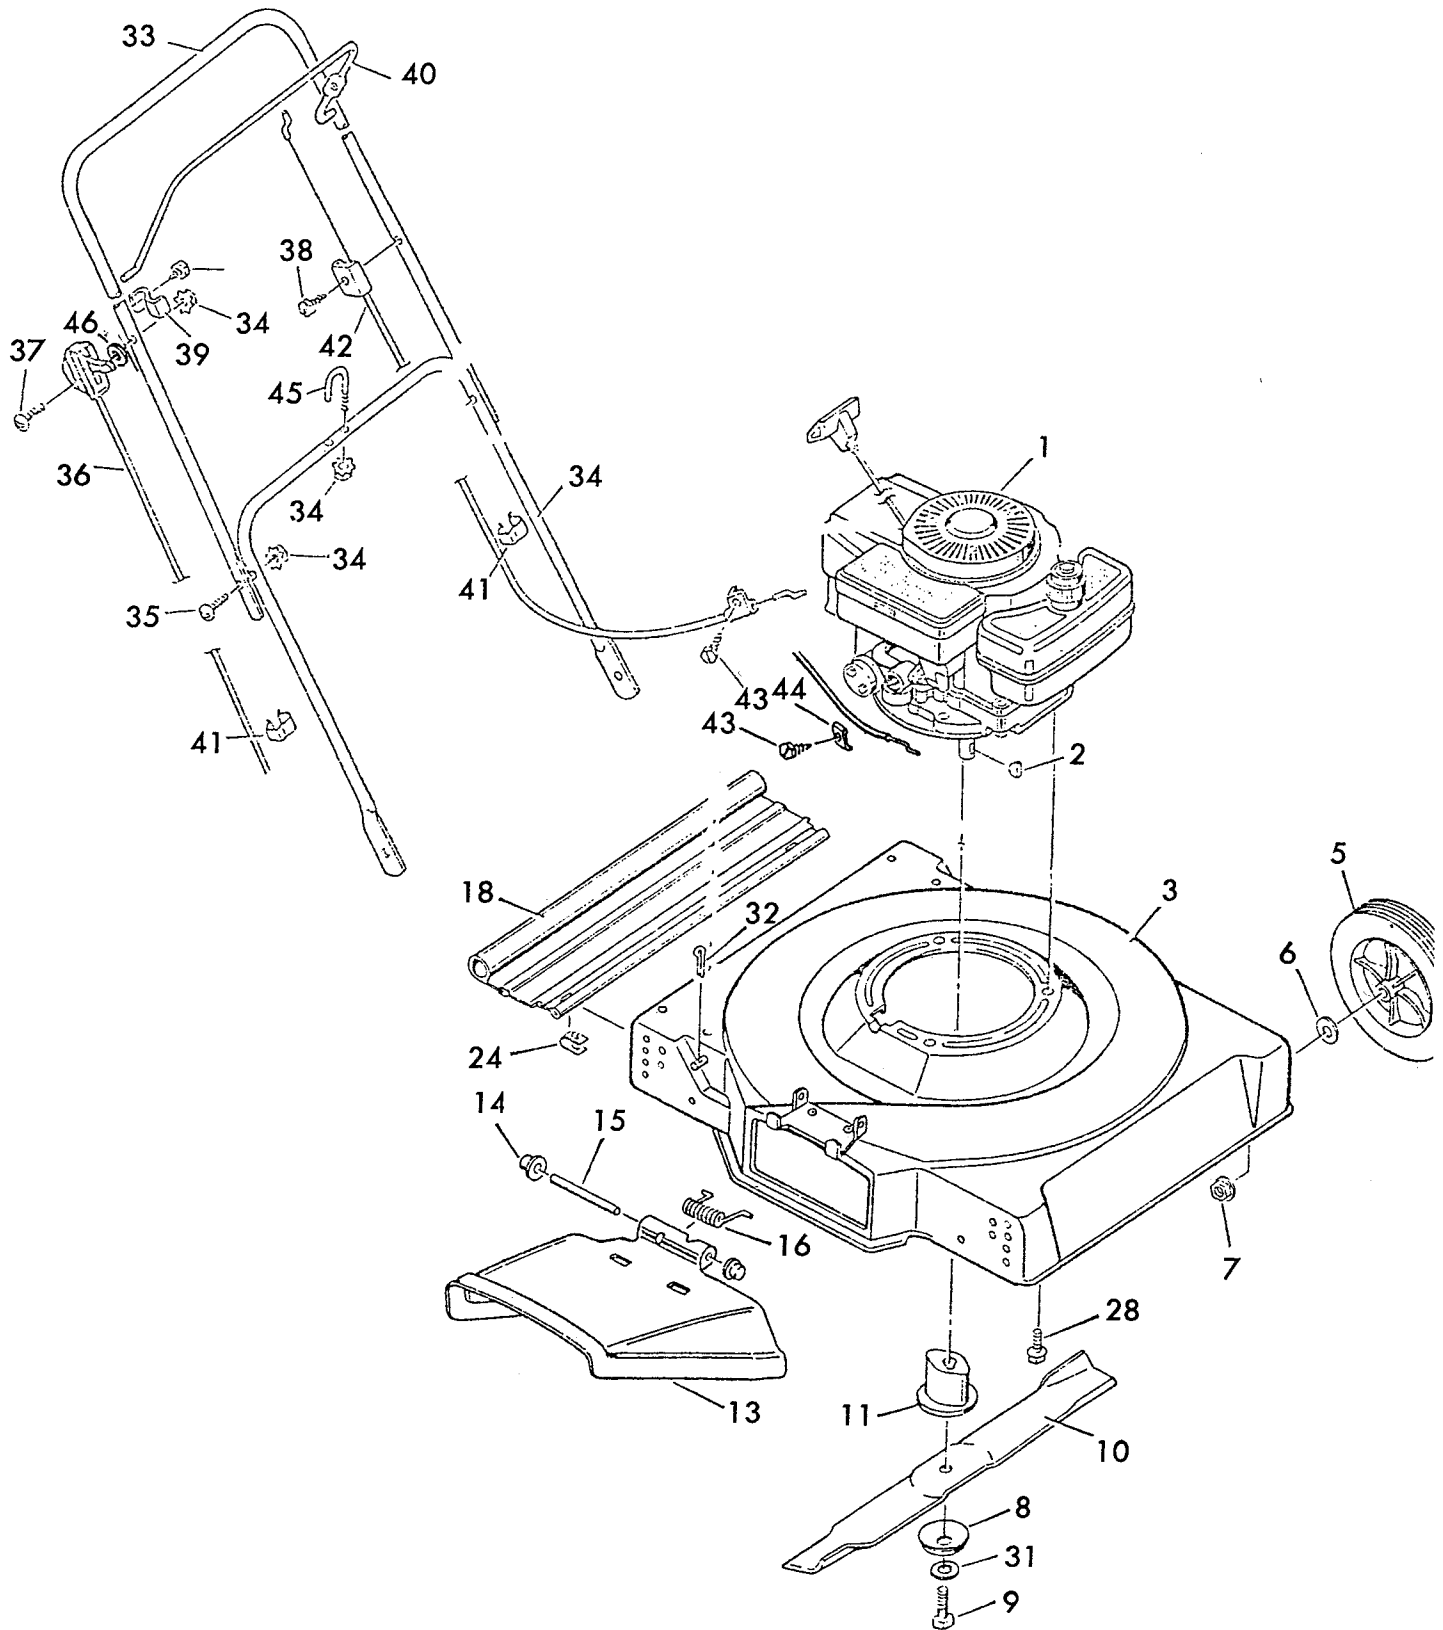

**MODEL NO. 9-22213**

**22" MOWER ILLUSTRATION  
3.5 HP TECUMSEH**

## 22" MOWER PARTS LIST

MODEL NO. 9-22213

KEY NO.	DESCRIPTION	22" PART NO.
1	Engine*	
2	Key, Woodruff	20062
3	Housing, For Fixed Handle	70102
4	Bolt, Axle	9x10
5	Wheel and Tire	20270
6	Washer	10851Z
7	Locknut, Flange	15x68Z
8	Washer	17x137
9	Bolt, Hex	1x68
10	Blade	20046HT
11	Adapter, Blade	42734
13	Chute Deflector	42919
14	Push On Cap	28x42
15	Pivot Pin	215x11Z
16	Spring	166x5
18	Rear Deflector	42747
24	Retainer	42743
28	Bolt, Engine	25x6
31	Washer	17x124
32	Pin, Cotter	30x35
33	Handle, Upper	43302E701
	Handle, Lower	43272E701
34	Locknut	15x66
35	Bolt	3x136Z
36	Throttle Control, For Fixed Handle	43365
37	Bolt	3x105
38	Screw	26x220
39	Stop, Lever	43044V701
40	Engine Stop Lever	42764E701
41	Cable Tie	43525
42	Engine Stop Cable, For Fixed Handle	43360
43	Bolt	6x94
44	Clamp	43093
45	U Bolt	42896
46	Washer	17x32Z
	Parts Bag	43469
	Instruction Book	F-89403