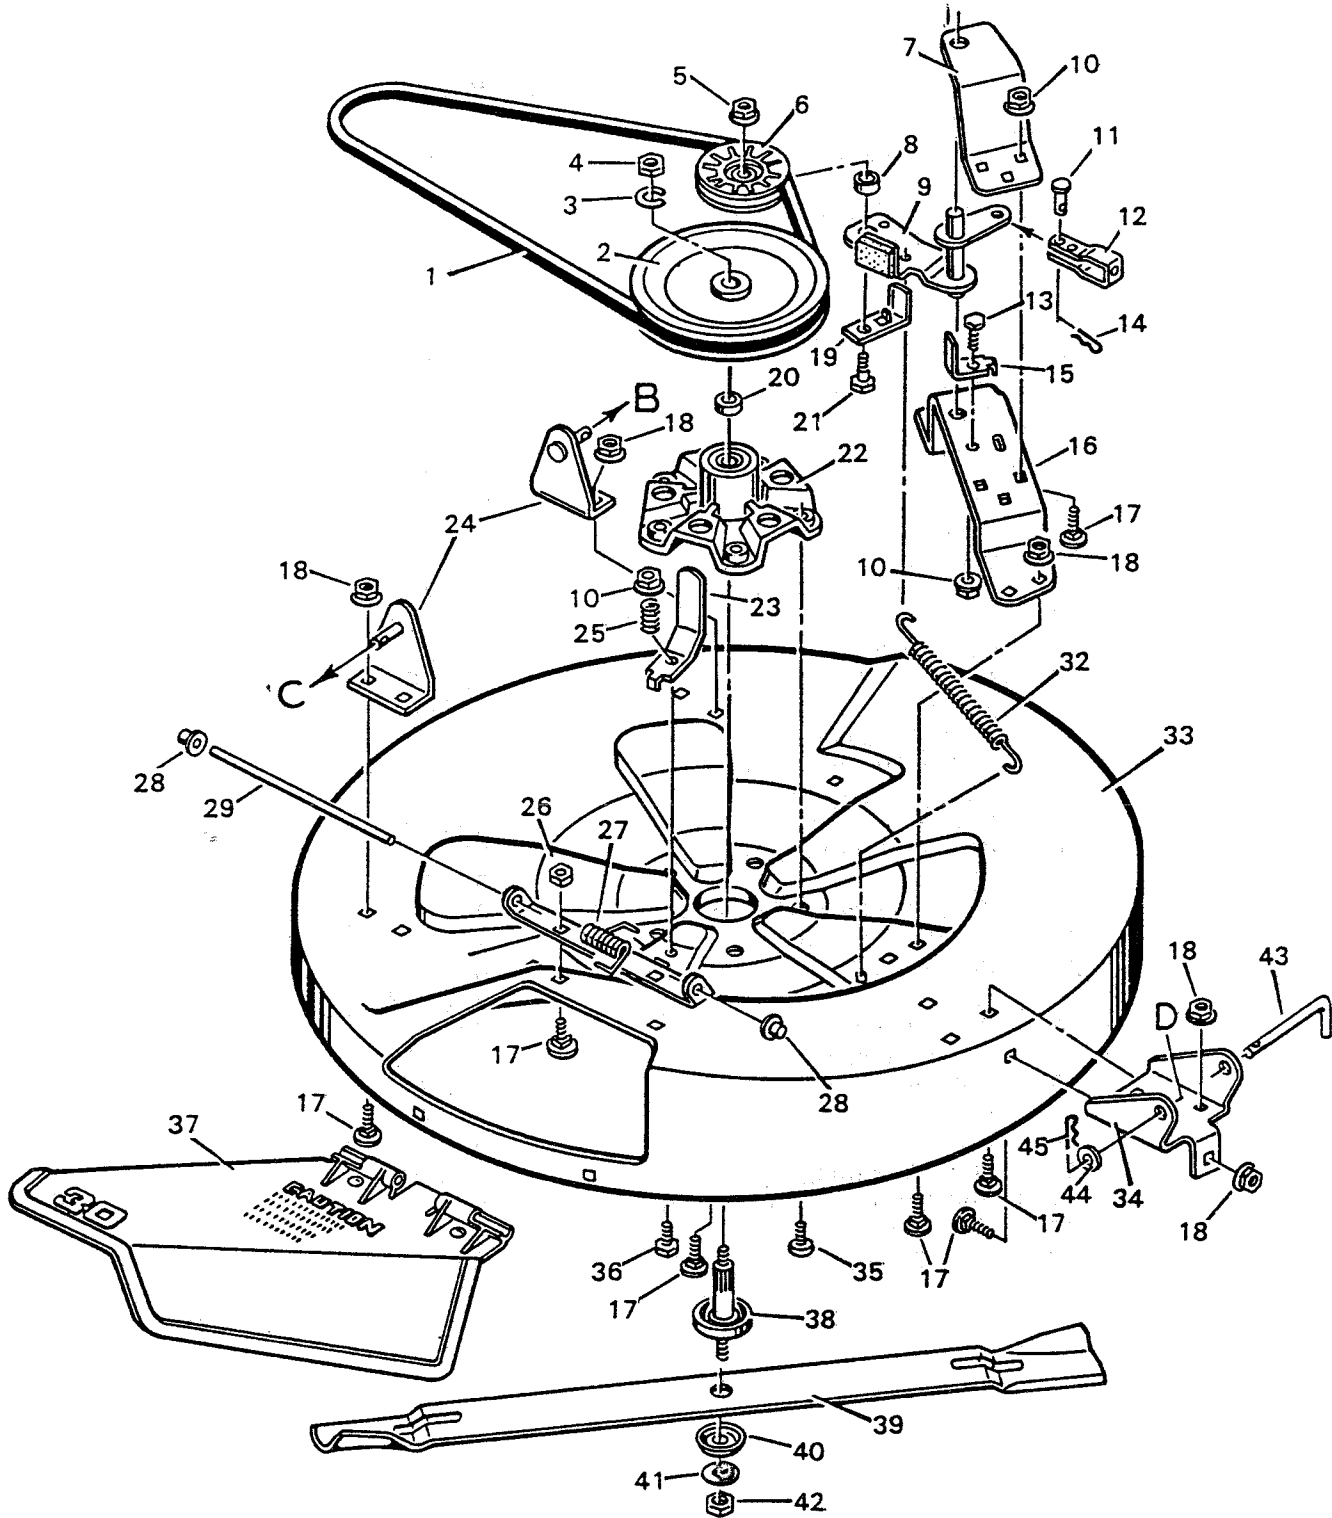

MODEL NO. 7-30502

BLADE HOUSING
BOTTOM HALF

D-4745

BLADE HOUSING BOTTOM HALF

MODEL NO. 7-30502

KEY NO.	DESCRIPTION	PART NO.
1	Belt, Mower Drive	37X57
2	Pulley, Splined	55452
3	Lockwasher	18X33
4	Locknut 9/16x18	15X101
5	Nut, Hex	15X41
6	Pulley, Idler	91178
7	Bracket, Upper Idler	55921
8	Spacer	55895
9	Assembly, Blade Idler	55979
10	Locknut, Flange	15X88
11	Pin, Clevis	29X99
12	Clevis	24471
13	Bolt, Hex	1X45
14	Pin, Hair	31X6
15	Guide, Belt	55977
16	Bracket, Lower Idler	55920
17	Bolt, Carriage	2X53Z
18	Nut, Flange	15X79Z
19	Guide, Belt	55894
20	Spacer	55273Z
21	Bolt, Hex	1X127
22	Housing, Mandrel	55962
23	Guide, Belt	55956Z
24	Bracket, Hanger	55974
25	Spring, Compression	164X1
26	Nut, Hex	15X43Z
27	Spring, Torsional	166X4
28	Push On Cap	28X23
29	Rod	21197Z
30	Bracket, Chute Deflector	55963
32	Spring, Extension	165X68
33	Housing, Blade	~~55904~~ 55973
34	Bracket, Front	55916
35	Screw	26X216
36	Bolt, Hex 5/16"-18x7/8"	1X75
37	Deflector, Chute Assembly	55971
38	Jackshaft Splined	55445
39	Blade	55969HT
40	Washer, Belleville	17X155
41	Washer, Hardened	17X154
42	Nut, Hex 9/16"-18	15X100
43	Pin, Pull	90828Z
44	Washer	17X67Z
45	Pin, Hair	31X4
—	Mower Housing, Complete	403215