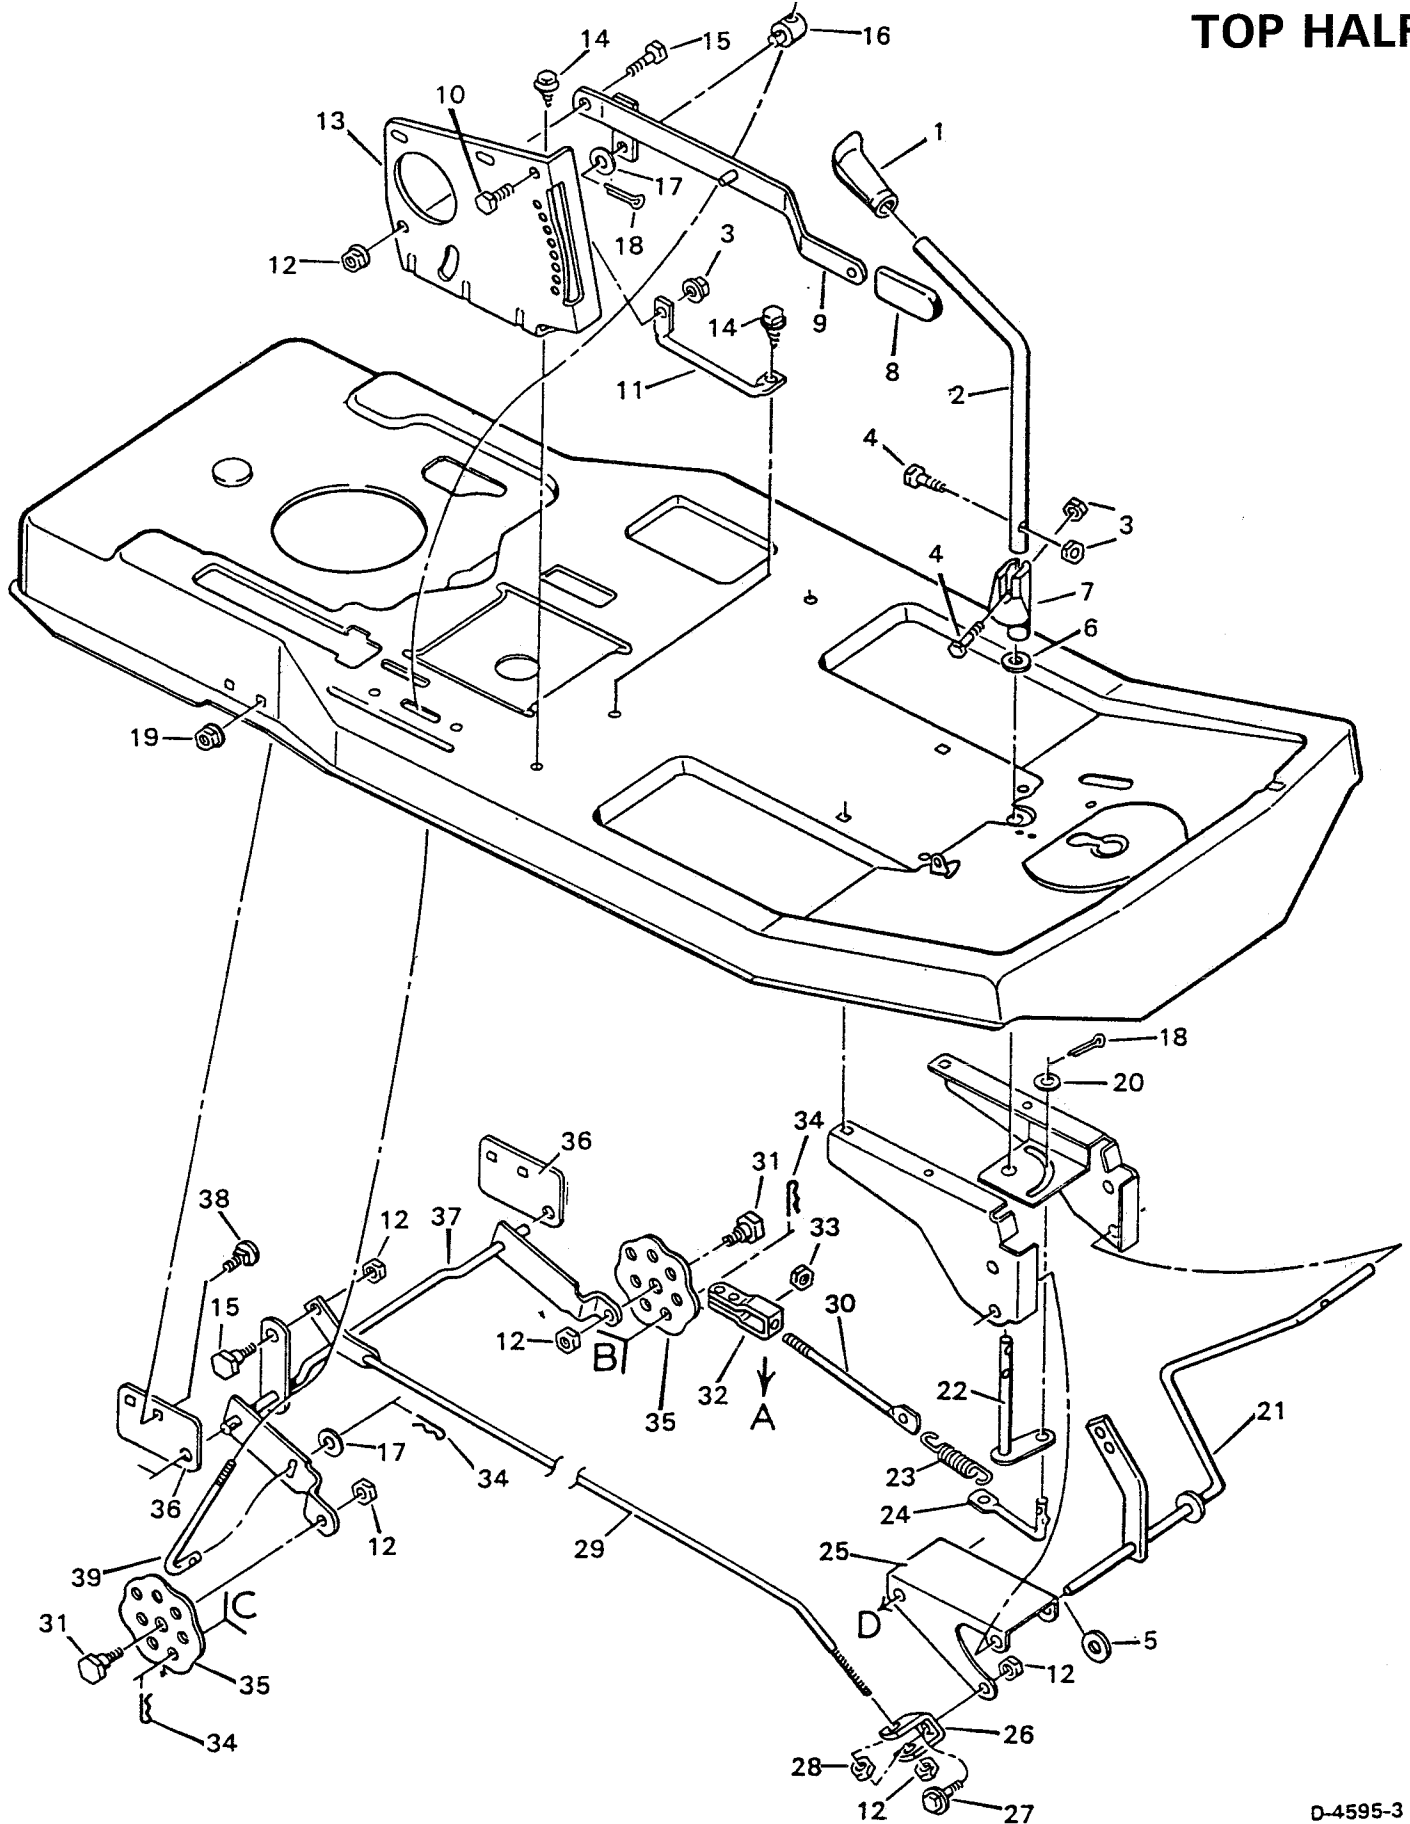

MODEL NO. 7-30502

BLADE HOUSING
TOP HALF

D-4595-3

BLADE HOUSING TOP HALF

MODEL NO. 7-30502

KEY NO.	DESCRIPTION	PART NO.
1	Grip, Blade Control Lever	55449
2	Lever, Blade Control	55927Z
3	Locknut, Flange ¼"-20	15X89
4	Bolt, Hex ¼"-20	1X76
5	Washer	17X122Z
6	Washer	17X67Z
7	Cam, PTO	55853
8	Grip, Lifter	21249
9	Lever Assembly, Lifter	56031
10	Bolt, Hex ¼"-20X5/8"	1X38
11	Strut	55348
12	Locknut, Flange 3/8"-16	15X84
13	Plate, Index	55365
14	Screw	26X49
15	Bolt, Shoulder 3/8"-16	9X9E
16	Nut, Adjuster	21920
17	Washer	17X53Z
18	Pin, Cotter	30X20
19	Nut, Hex Flange 5/16"-18	15X88
20	Washer	17X48
21	Lever Assembly	55656
22	Rod & Arm Assembly	55930
23	Spring, Extension	165X67
24	Link, Front Deck	55179
25	Bracket, Front Suspension	55139
26	Clevis	55298
27	Bolt, Shoulder 3/8"-16	9X17
28	Nut, Hex Jam 3/8"-16	15X73
29	Rod Assembly	55957
30	Link	55271Z
31	Bolt, Shoulder	9X4
32	Clevis, Adjuster	24471Z
33	Nut, Hex 5/16"-18	15X2
34	Hairpin	31X4
35	Plate, Adjuster	55344
36	Plate, Mounting	55270
37	Rod Assembly, Suspension	55346
38	Bolt, Carriage	2X53Z
39	Rod, Blade Brake	24839