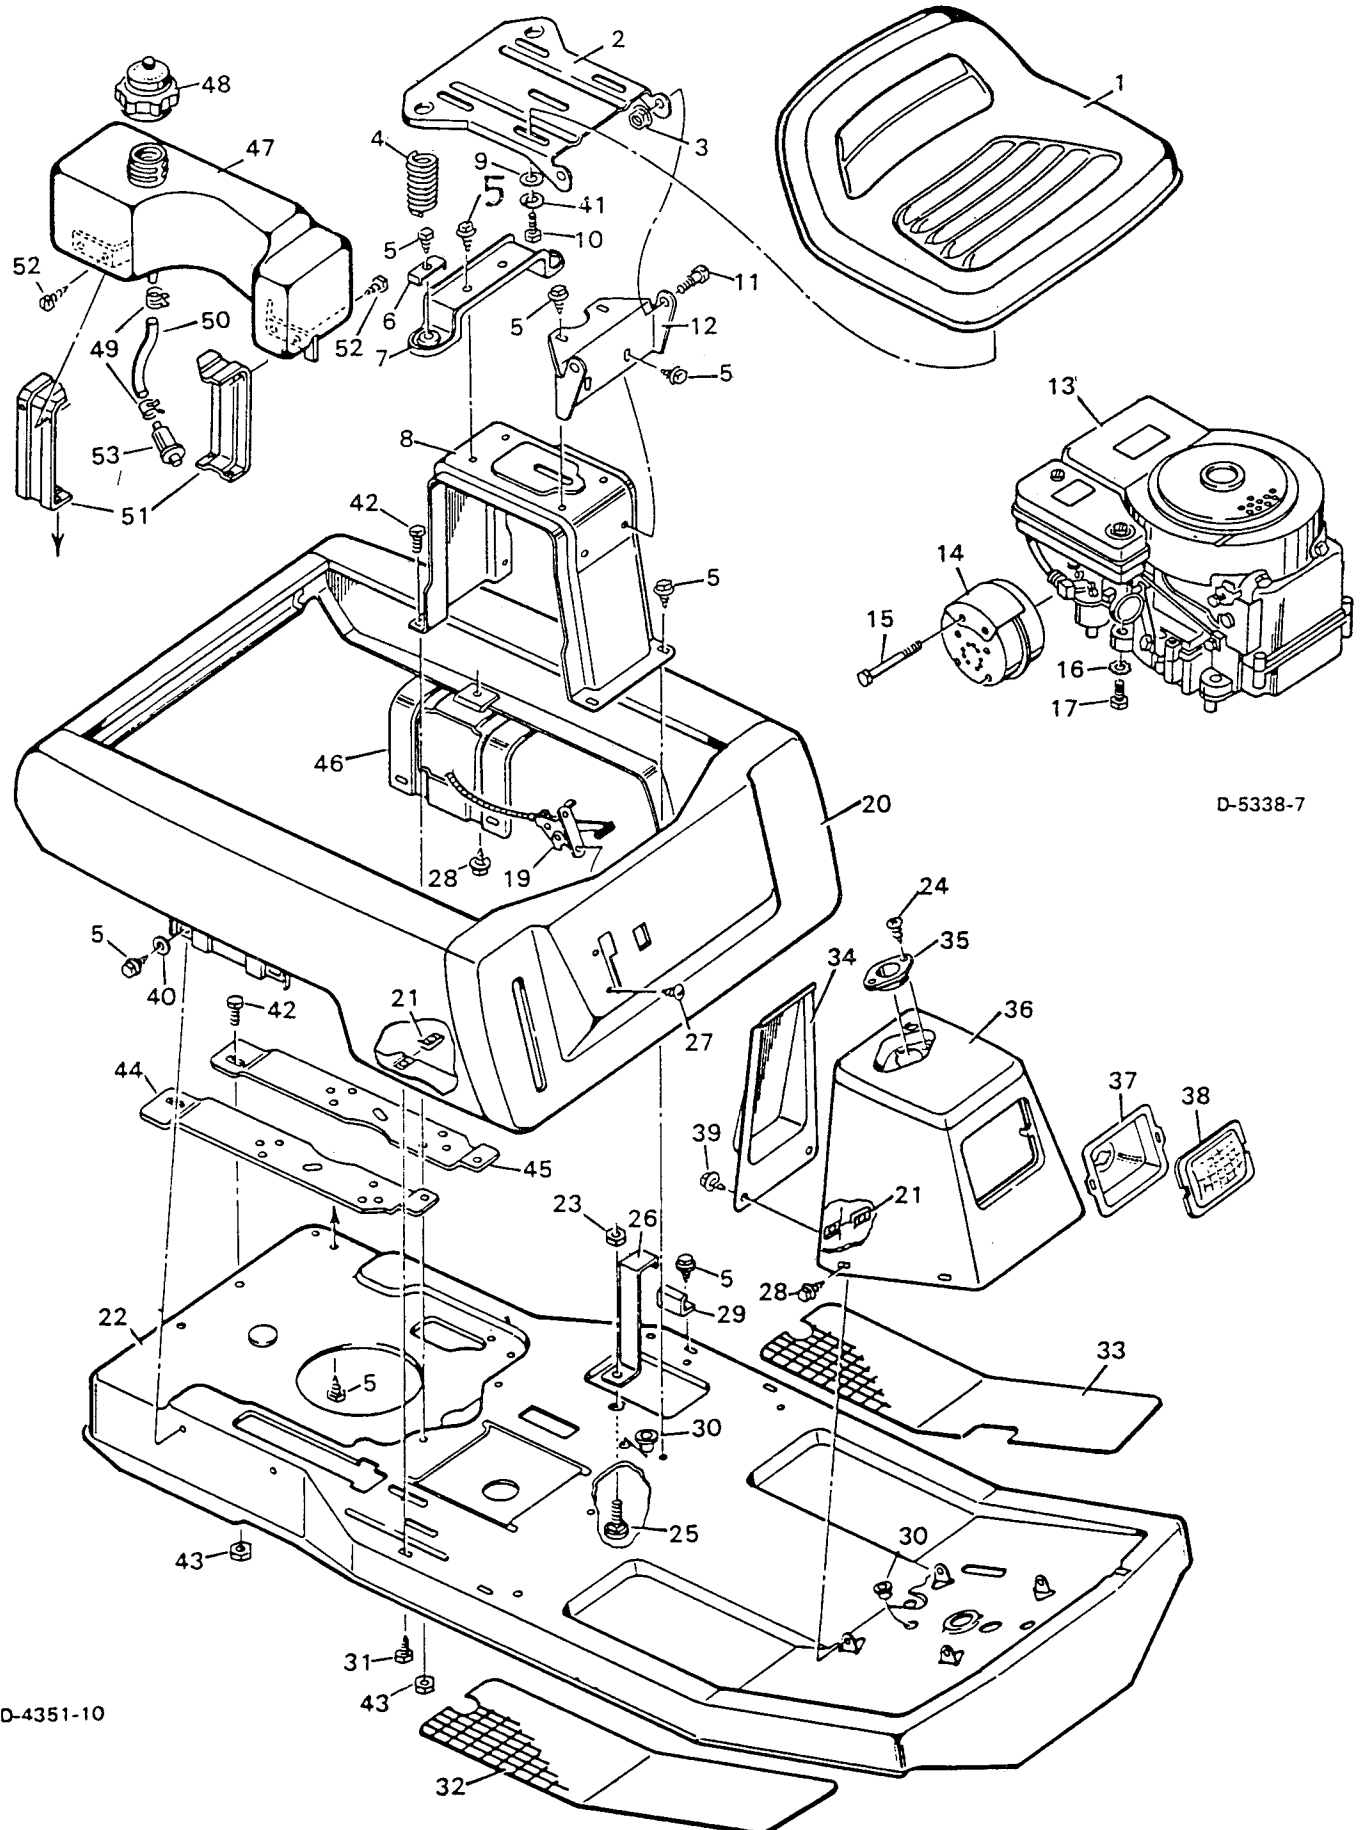

MODEL NO. 7-30502

FRAME & BODY

D-5338-7

D-4351-10

FRAME & BODY

MODEL NO. 7-30502

KEY NO.	DESCRIPTION	PART NO.	KEY NO.	DESCRIPTION	PART NO.
1	Seat	91039	32	Mat, Running Board (R.H.)	55102
2	Seat Mount	55765	33	Mat, Running Board (L.H.)	55103
3	Locknut, Flange 3/8"-16	15X84	34	Console Plate	55023
4	Seat Spring	164X17	35	Bearing, Steering Post	56022
5	Screw	26X49	36	Console Assembly, with light	55932
6	Spring Retainer	90014	37	Reflector	90009C
7	Spring Hanger	55062	38	Lens	90082
8	Seat Support	55741	39	Screw, Machine 1/4"-20X1/2"	4X24
9	Washer	17X47Z	40	Washer	19X6
10	Hex Bolt 5/16"-18x5/8"	1X45	41	Lockwasher	18X16
11	Shoulder Bolt 3/8"-16X7/8"	9X30	42	Hex Bolt	1X91
12	Seat Hinge	55061	43	Locknut, Flange	15X88
13	Engine	+	44	Engine Strap, right	55205
14	Muffler	90331PA	45	Engine Strap, left	55206
15	Hex Bolt 1/4"-20X3/4"	1X117	46	Rear Body Support	55017Z
16	Washer, Shakeproof	19X8	47	Tank, Fuel	55805
17	Bolt, Engine Mount	25X6	48	Cap, Fuel	55990
19	Control & Cable	55330PA	49	Clamp, Hose	23713
20	Rear Body Assembly, for light	55678	50	Fuel Line	91022
21	Nut, Tinnerman 1/4"-20	28X18	51	Bracket, Tank	55806E
22	Frame Channel	55941	52	Screw	26X213
23	Nuts, Keps 1/4"-20	15x66	53	Filter	+
24	Screw, Tapping	26X201		Parts Bag	55964
25	Bolt, Carriage	2X67		Owners Manual	F-87502
26	Clamp, Battery	55210Z		Parts List	F-87503
27	Screw, Tapping	26X159		Decal Console Front	58X939
28	Screw, Tapping	26X214		Decal RH Console	58X854
29	Battery Clip	55149Z		Decal LH Console	58X855
30	Bushing	21268		Decal RH Shroud	58X852
31	Bolt, Hex 1/4"-20x5/8"	6X74		Decal LH Shroud	58X853

+NOTE: The engine model, type, and code numbers are on the engine. All parts for the engine are available from a Briggs & Stratton Authorized Service Center. See "Engines, Gasoline" or "Gasoline Engines" in the yellow pages of the telephone directory.