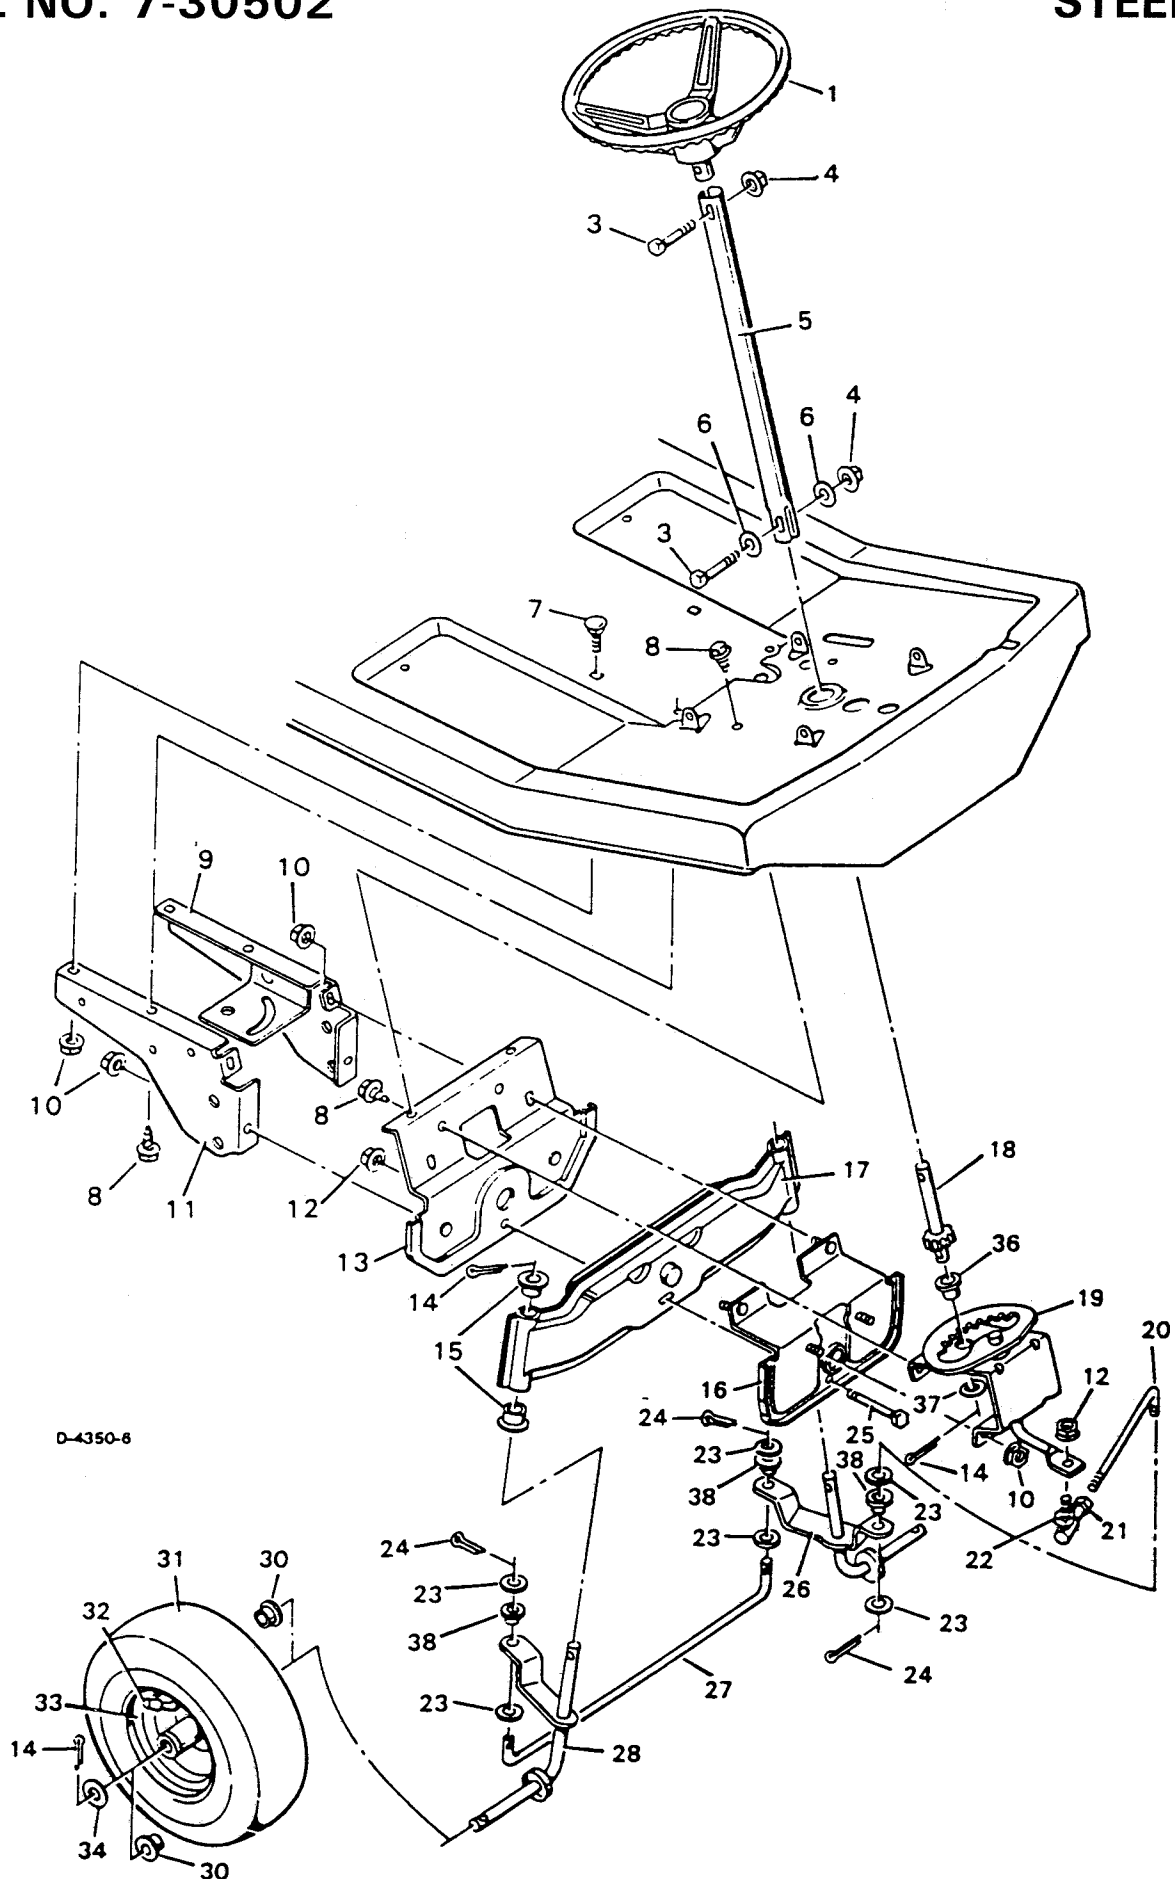

**MODEL NO. 7-30502**

**STEERING**

**STEERING****MODEL NO. 7-30502**

KEY NO.	DESCRIPTION	PART NO.
1	Steering Wheel	90576
3	Hex Bolt 5/16''-18X1 1/2''	1X102
4	Locknut, Flange 5/16''-13	15X88
5	Steering Post	90130C
6	Washer	17X47Z
7	Carriage Bolt 5/16''-18X5/8''	2X53Z
8	Screw, Tapping	26X49
9	Suspension Plate, Left	55384
10	Hex Nut, Flange	15X79Z
11	Suspension Plate, Right	56023
12	Locknut, Flange 3/8''-24	15X87Z
13	Front Axle Support Assembly	55937
14	Cotter Pin	30X49
15	Spindle Bearing	55003
16	Front Axle Hanger Assembly	55655
17	Front Axle Assembly	55024
18	Pinion Gear	55001
19	Sector Assembly	55746
20	Drag Link	55046
21	Hex Nut 3/8''-24	15X61Z
22	Steering Ball Joint	21031
23	Washer	17X53Z
24	Cotter Pin	30X20
25	Hex Bolt 3/8''-24X2 3/8''	1X69
26	Left Spindle Assembly	<del>55381</del>
27	Tie Rod	55026
28	Right Spindle Assembly	<del>55380</del>
30	Bearing	55598
31	Tire Only*	24394
32	Valve Stem & Cap	24373
33	Wheel Only	24364E
34	Washer	24583
36	Bearing	55168
37	Washer	17X100Z
38	Bushing, Nylon	55547