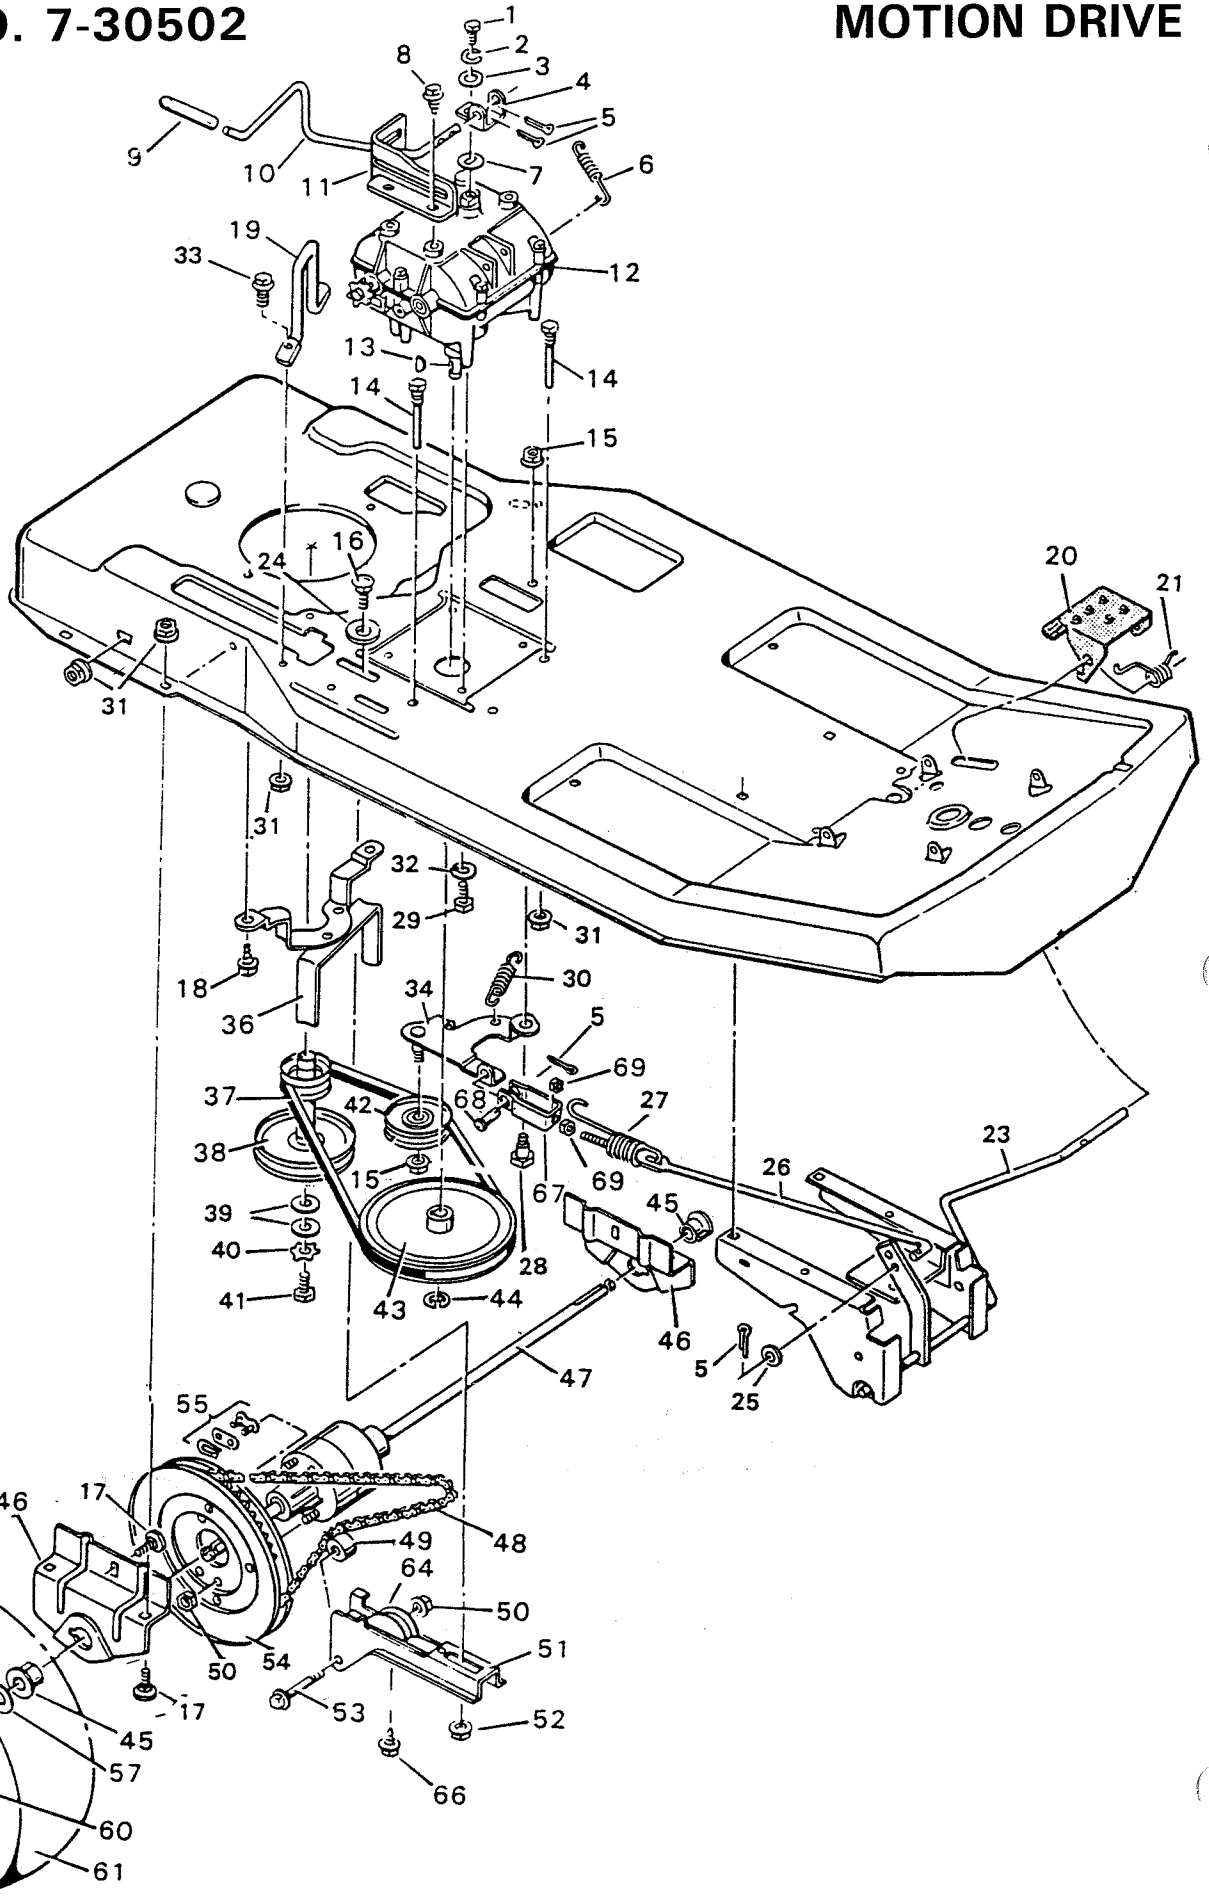

MODEL NO. 7-30502

MOTION DRIVE

D-4347-10

*MVA CR
24582*

MOTION DRIVE

MODEL NO. 7-30502

KEY NO.	DESCRIPTION	PART NO.	KEY NO.	DESCRIPTION	PART NO.
1	Hex Bolt 1/4"-20x5/8"	1X82	36	Belt Guide Assembly	55983Z
2	Spring Lockwasher	18X32	37	Drive Belt, Traction	37X38
3	Washer	17X37Z	38	Stack Pulley Assembly	55960Z
4	Transmission Yoke	55710Z	39	Washer	17X103
5	Cotter Pin	30X20	40	Washer	19X35
6	Extension Spring, Brake Return	165X28	41	Hex Bolt 7/16"-20X1"	1X80
7	Washer	17X134	42	Idler Pulley	91178
8	Screw, Tapping	26X207	43	Pulley, Transmission	55101
9	Grip	55321	44	Retainer Ring	11X7
10	Shift Lever	55740Z	45	Axle Bearing, Flange	55597
11	Transmission Gate	55263Z	46	Bracket, Rear Axle	55065
12	Transmission, Peerless 708B	+	47	Differential, Peerless 100-055	+
13	Woodruff Key #9	20697	48	Roller Chain	55115
14	Guide Screw	20619	49	Roller**	90176
15	Locknut, Flange 3/8"-16	15X84	50	Locknut, Flange 5/16"-18**	15X88
16	Carriage Bolt 3/8"-16X3/4"	2X56	51	Chain Adjustment Bracket	55194
17	Carriage Bolt 5/16"-18X5/8"	2X53Z	52	Hex Nut, Flange 3/8"-16	15X68Z
18	Screw, Tapping	26X49	53	Shoulder Bolt 5/16" -18X1.72***	9X22
19	Chain Clamp	23553Z	54	Sprocket & Chain Guard, 50 Tooth	55621
20	Pedal, Clutch/Brake	55395	55	Connecting Link	407059
21	Torsional Spring, Pedal	166X18	56	Key, Square 3/16"	21553
22	Cotter Pin	30X49	57	Washer***	17X160
23	Lever Assembly, Brake/Clutch	55656	58	E-Ring	11X3
24	Washer	17X67Z	59	Washer***	17X115Z
25	Washer	17X47Z	60	Valve Stem & Cap	24373
26	Rod, Brake/Clutch	55495Z	61	Tire Only*	24393
27	Extension Spring, Brake	165X42	62	Wheel Only	24391E
28	Shoulder Bolt 3/8"-16X5/8"	9X30	64	Guide Block**	23403
29	Hex Bolt 5/16"-18X3/4"	1X91	66	Screw, Tapping**	26X214
30	Extension Spring, Clutch	165X39	67	Clevis	21915Z
31	Hex Nut, Flange 5/16"-18	15X79Z	68	Clevis Pin	29X99
32	Lockwasher	18X15	69	Hex Nut	15X2
33	Hex Bolt 5/16"-18X5/8"	1X45			
34	Idler Arm Assembly	55067Z			

70 CAP (HUB)

24582

+NOTE: Replacement parts for the transmission or differential are available from a Tecumseh Authorized Service Center. See "Engines, Gasoline" or "Gasoline Engines" in the yellow pages of the telephone directory.

*NOTE: For replacement parts, always give the name on the side of the tire so that the tire pattern will be the same.

**NOTE: These parts are included with the chain adjusting bracket, key no. 51.

***NOTE: If equipped with plastic hub caps, use washers 17X115 on the outside of the wheels.