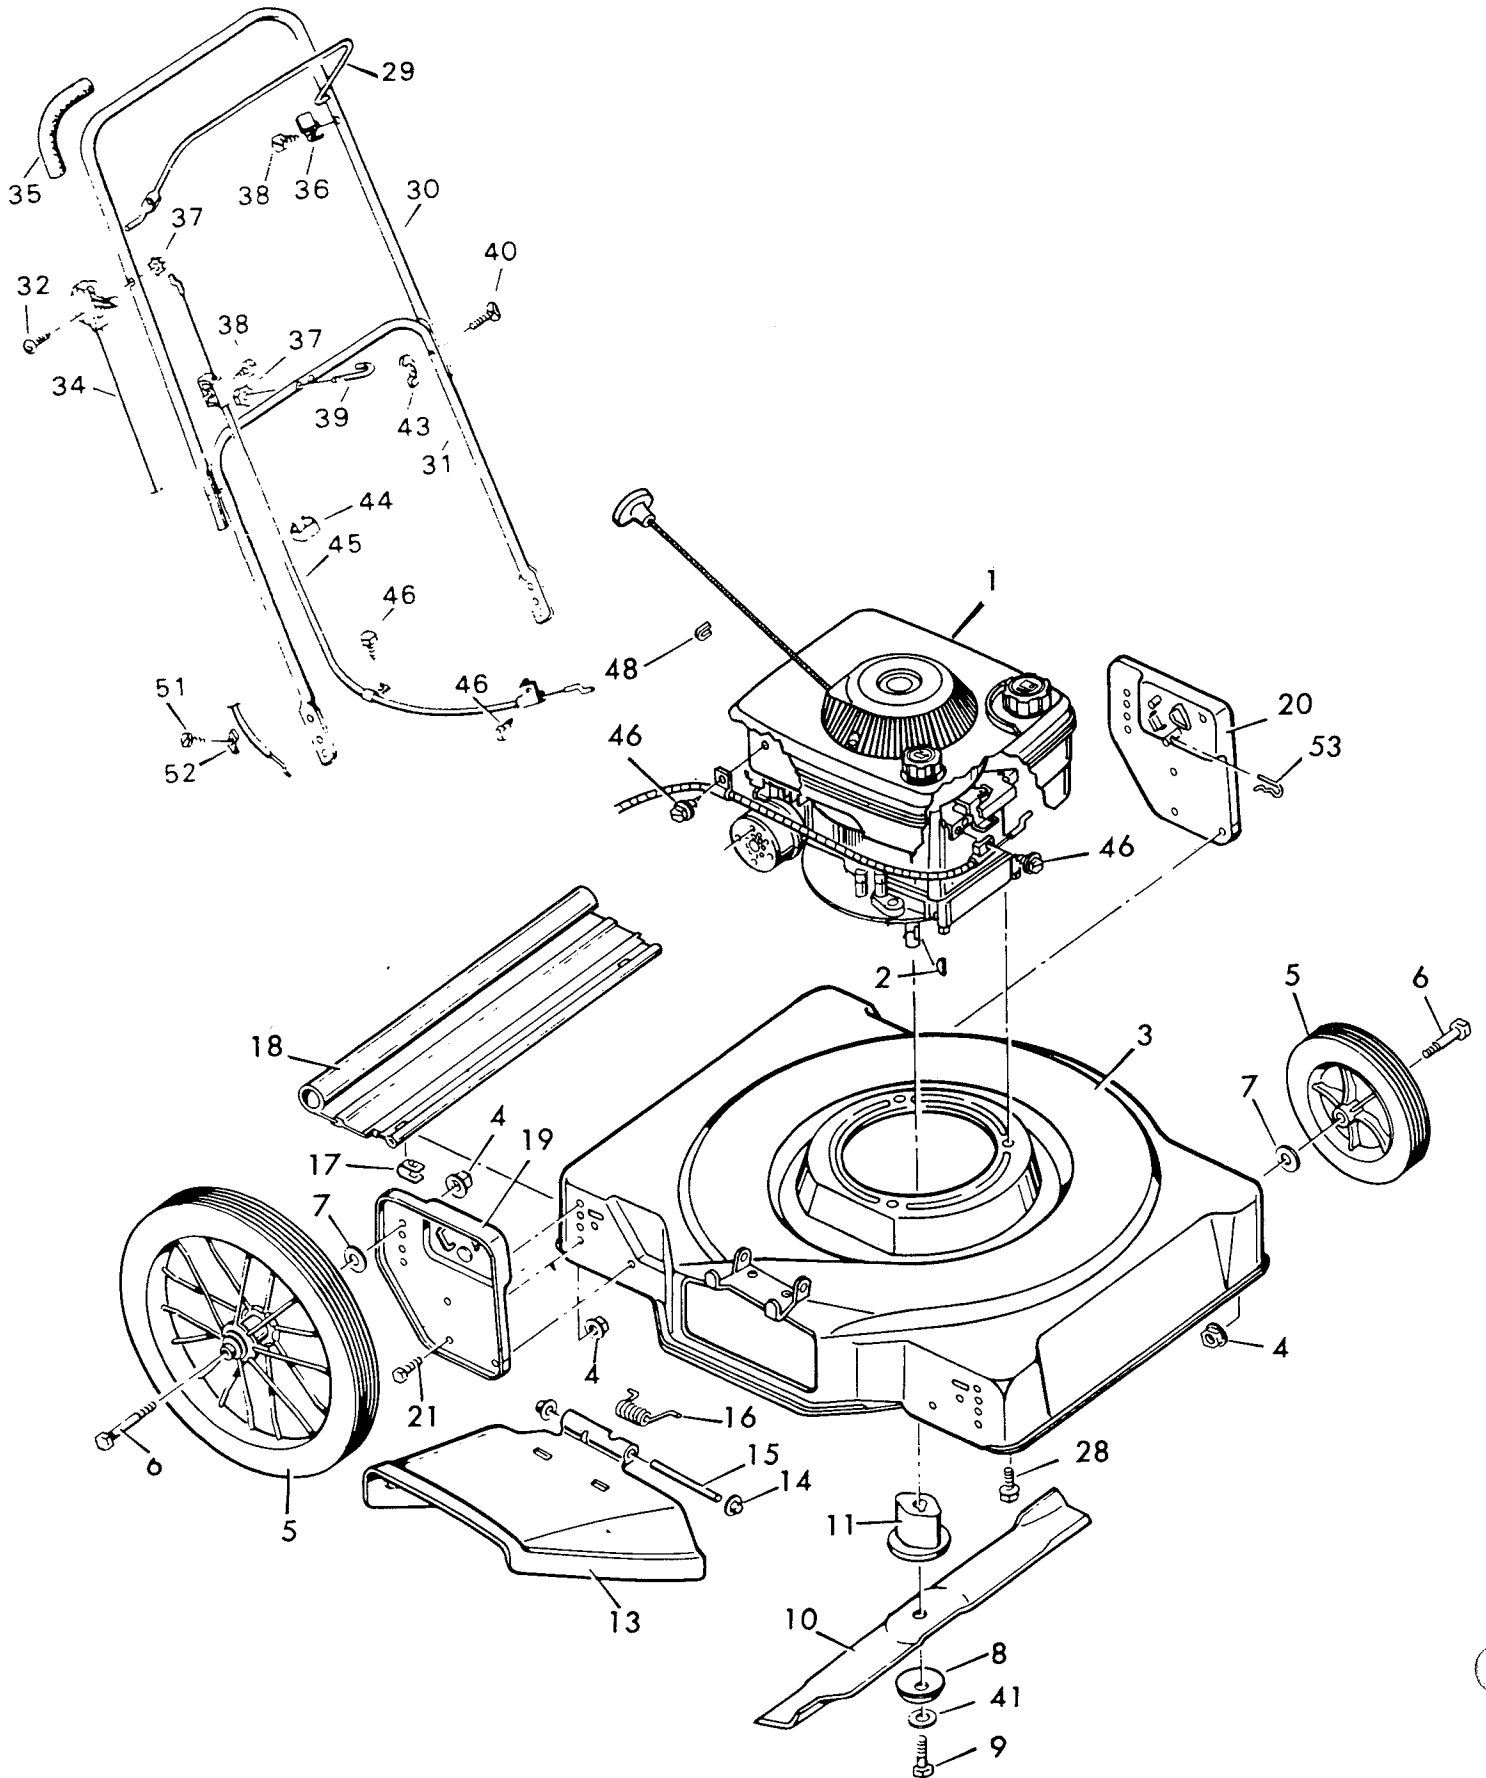

7-22241

MOWER HOUSING ILLUSTRATION

MOWER HOUSING PARTS LIST**7-22241**

KEY NO.	DESCRIPTION	PART NO.
1	Engine †	—
2	Woodruff Key	20062
3	Housing *	70081
4	Hex Nut	15X68Z
5	Wheel and Tire-Front	42181
—	Wheel and Tire-Rear	42666
6	Shoulder Bolt-Front Wheel	9X10Z
—	Should Bolt-Rear Wheel	9X23
7	Washer	10851Z
8	Blade Washer	17X137
9	Hex Bolt	1X68
10	Blade	20046
11	Blade Adapter	42734
13	Chute Deflector *	42919
14	Push On Cap *	28X42
15	Pivot Pin *	215X11Z
16	Spring *	166X5
17	Retainer	42743
18	Rear Guard *	42747
19	Wheel Bracket R.H.	43054
20	Wheel Bracket L.H.	43053
21	Hex Bolt	1X85
28	Engine Bolt	25X6
29	Engine Stop Lever	42764C
30	Upper Handle	42939C
31	Lower Handle	42891C
32	Bolt	3X105
34	Throttle Control	42877
35	Grip	42062
36	Lever Stop	42765Z
37	Keys Nut	15X66
38	Screw	26X220
39	U-Bolt	42896Z
40	Contour Head Bolt for Wingnut	6X73Z
41	Washer	17X124
43	Wingnut	14X83Z
44	Cable Clamp	42950
45	Engine Stop Cable	42943
46	Screw	26X234
48	Rope Stop	42189
51	Screw	26X237
52	Clamp	42294
53	Hair Pin	20101
	Grass Catcher Assembly (Not Shown)	7-24065
	Owners Manual	F-87403
	Parts Bag	42926

*NOTE: These parts are included when ordering key no. 3.