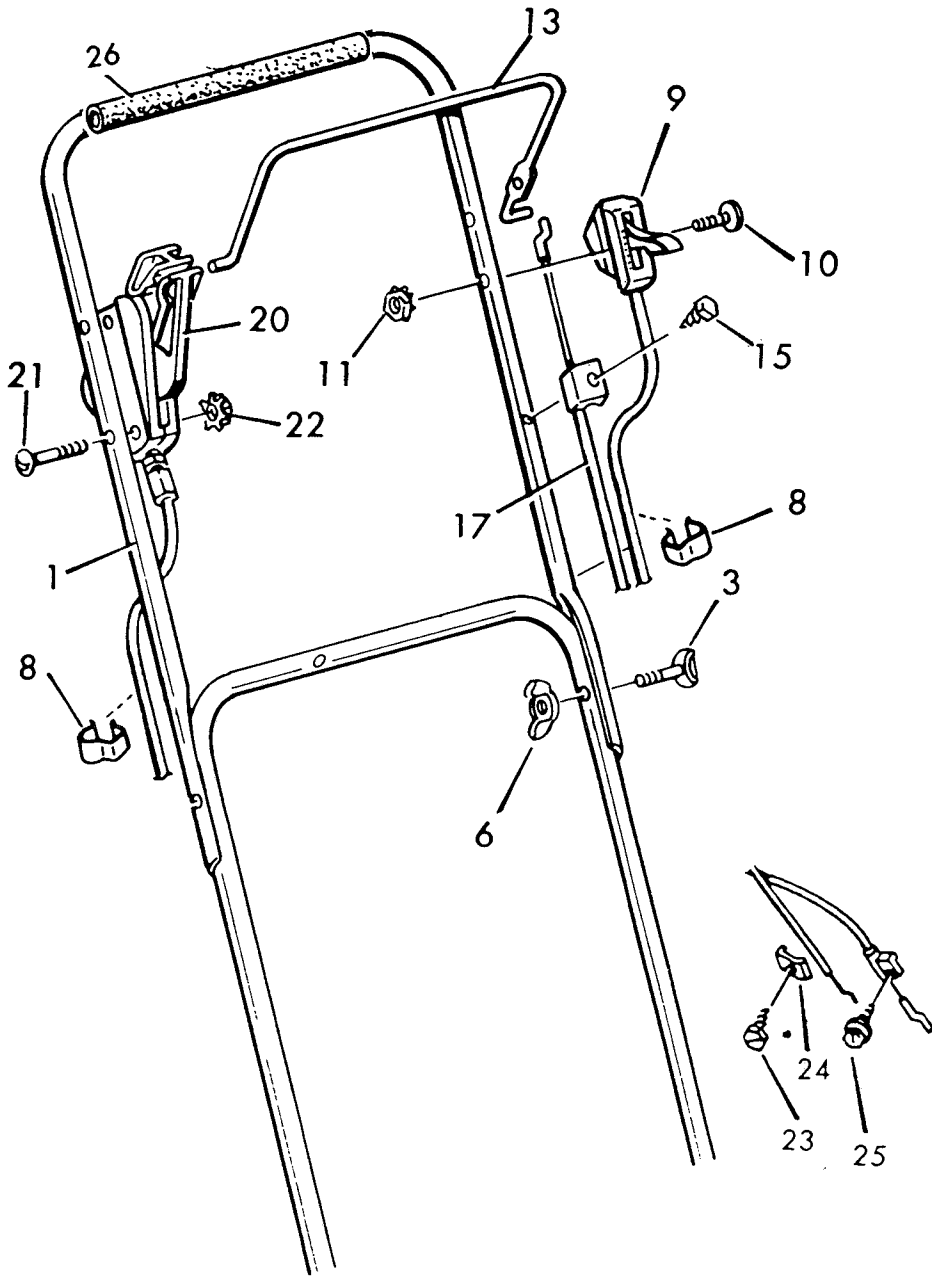

MODEL 7-21951

HANDLE PARTS LIST

HANDLE PARTS LIST

MODEL NO. 7-21951

KEY NO.	DESCRIPTION	21951
1	Upper Handle	42428C
2	Lower Handle	43189C
3	Bolt for Wingnut	6X73Z
6	Wing Nut	14X83Z
8	Cable Retainer, Metal	42950
9	Throttle Control, Lever	42879
10	Bolt	3X105
11	Keps Nut	15X66
13	Engine Stop Lever	42561C
15	Screw	26X220
17	Engine Stop Cable	42941
20	Drive Control Ass'y	42752
	Drive Control	404070
	Cable Only	404069
21	Bolt	3X147
22	Nut	15X71
23	Throttle Control Screw	26X237
24	Clamp	42294
25	Stop Cable Screw	26X234
26	Grip	42062