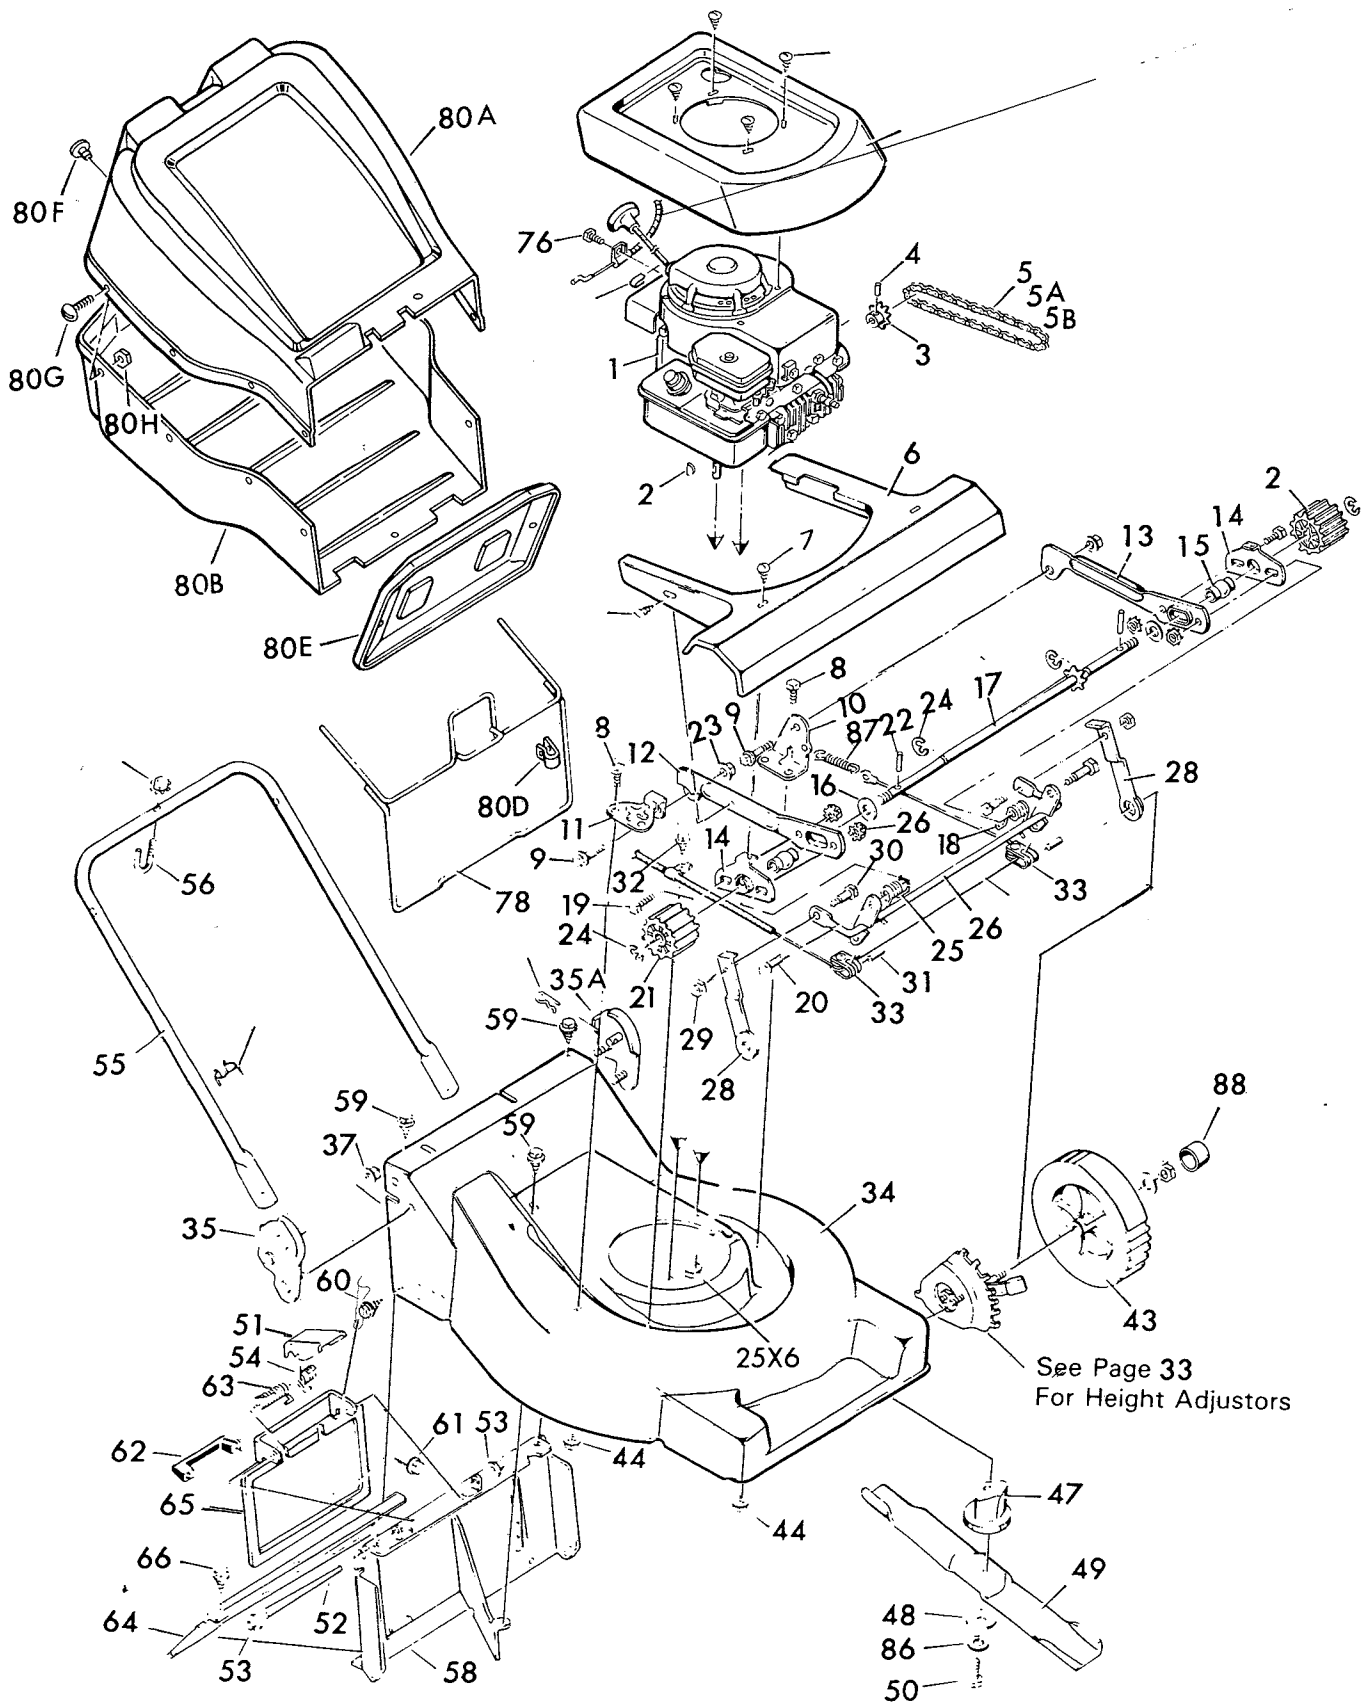

7-21951 HARD PLASTIC CATCHER

MOWER HOUSING ILLUSTRATION

See Page 33
For Height Adjustors

MOWER HOUSING PARTS LIST

**MODEL NO.
7-21951 3.5 HP**

KEY NO.	DESCRIPTION	MODEL 21951	KEY NO.	DESCRIPTION	MODEL 21951
1	Engine	—	42	Flange Hex Nut	15X68Z
2	Woodruff Key	20062	43	Wheel & Tire	20105
3	Sprocket	42489	44	Flange Locknut	15X82
4	Spring Pin	32X64	45	Engine Mount Bolt	25X6
5	Drive Chain	42488	47	Blade Adapter	42735
5a	Snap Link	11343	48	Washer	17X137
5b	Roller Link	11344	49	Blade	22860
6	Pinion Guard	42490	50	Hex Bolt	1X69
7	Screw	26X185	51	Latch	42004Z
8	Hex Bolt	1X38	52	Latch Pin	215X13
9	Shoulder Bolt	9X17	53	Push On Caps	28X42
10	Drive Arm Mounting Bracket L.H.	42481Z	54	Spring	166X30
11	Drive Arm Mounting Bracket R.H.	42482Z	55	Lower Handle	43189C
12	Drive Arm R.H.	42484Z	56	U-Bolt	42896Z
13	Drive Arm L.H.	42483Z	57	Keps Nut	15X66
14	Bearing Retainer Bracket	42485Z	58	Hanger Assembly	43258
15	Bearing	20048	59	Sheet Metal Screw	26X214
16	Washer	17X100	60	Sheet Metal Screw	26X213
17	Sprocket & Drive Shaft	42479Z	61	Sheet Metal Screw	26X244
18	Keps Nut	15X76	62	Handle	43256
19	Hex Bolt	1X45	63	Spring Door	166X31
20	Shoulder Bolt	9X1	64	Rear Deflector	43263
21	Drive Pinion	20066	65	Door	43261
22	Spring Pin	32X64	66	Screw	26X245
23	Flange Locknut	15X84	76	Rope Stop	42189
24	Retainer Ring	11X8	78	Frame Assembly, Bag	43299
25	Spring	166X14	80a	Grass Catcher, Top Half	43266
26	Spring	166X15	80b	Grass Catcher, Bottom Half	43265
27	Tie Rod & Pulley Bracket	42476Z	80d	Clip	192X1
28	Wheel Connect Lever	42486Z	80e	Baffle	42935
29	Flange Locknut	15X88	80f	Panel Fastener	193X1
30	Shoulder Bolt	9X8	80g	Screw	4X21Z
31	Spring Pin	32X70	80h	Hex Nut	15X102
32	Tapping Screw	26X195	82	Complete Hard Catcher	—
33	Bracket & Pulley Ass'y	22973		Includes 80a-b, c, d, e, f, g, h.	407086
34	Housing Ass'y	70095	86	Washer	17X124
35	Handle Mounting Brk. RH	43192	87	Spring-Cable	165X8
35a	Handle Mounting Brk. LH	43193	88	Hub Cap	20107
37	Flange Locknut	15X79	89	Instruction Book	F-87406
40	Washer	17X102Z		Parts Bag	43083
				(Hard Bag Catcher)	—

78 Frame Assembly, Bag 43299