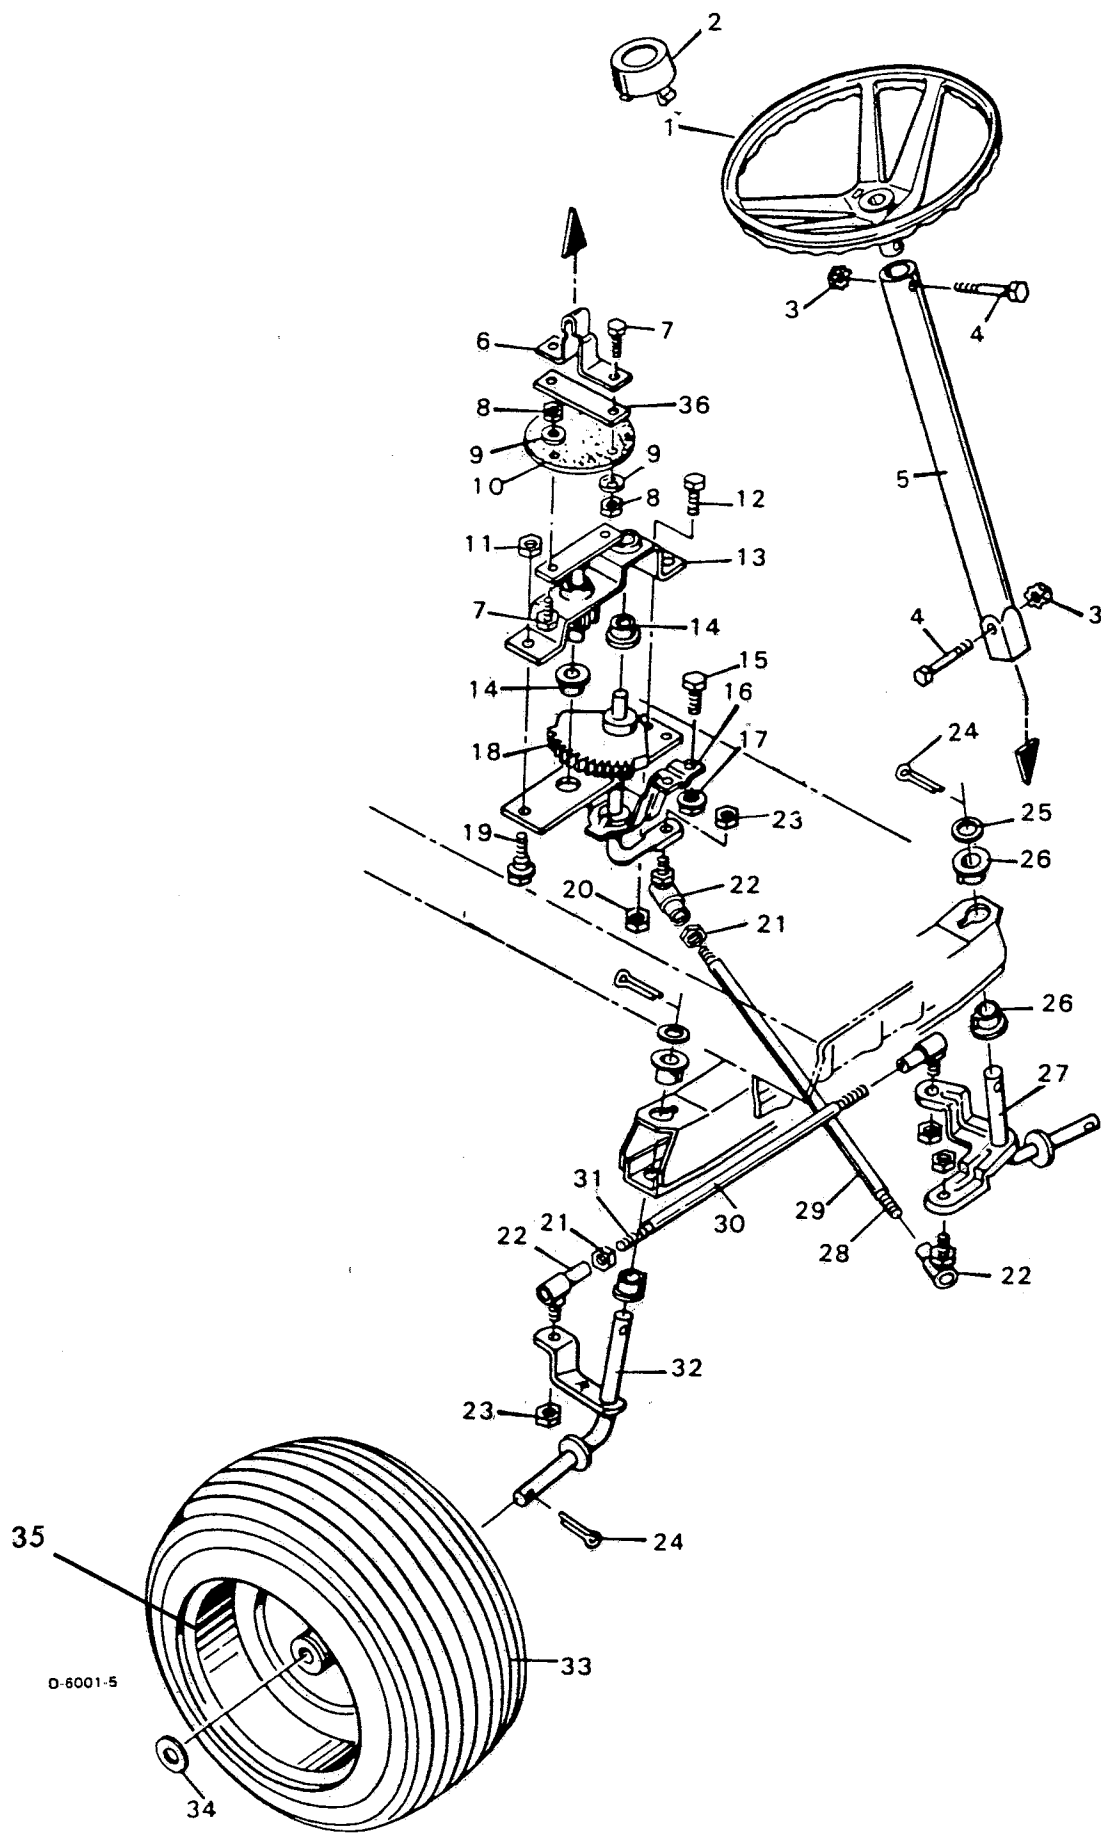

NOTE: These parts shown with an (\*) are included when ordering key no. 21.

KEY NO.	DESCRIPTION	PART NO.
1	Steering Wheel	24495
2	Cap, Steering Wheel	55367
3	Keps Nut 5/16" 18	15X76
4	Hex Bolt 5/16" 18X1 3/4"	1X75
5	Steering Post	24345C
6	Upper Steering Coupling	21489
7	Hex Bolt 1/4" 20X7/8"	1X95
8	Locknut 1/4" 20	15X67
9	Formed Washer	23039
10	Steering Disc	21532
11	Flange Locknut 3/8" 16	15X84
12	Hex Bolt 5/16" 18X5/8"	1X45
13	Steering Gear Bracket Assembly	21492
14	Bearing	20587
15	Hex Bolt 5/16" 18X5/8"	1X45
16	Steering Bracket	21693
17	Flange Locknut 5/16" 18	15X79
18	Steering Gear Assembly	21692
19	Shoulder Bolt	1X85
20	Flange Locknut 5/16" 18	15X88
21	Hex Nut	15X61
22	Steering Ball Joint	21031
23	Flange Locknut 3/8" 24	15X87
24	Cotter Pin	30X49
25	Washer	17X83Z
26	Spindle Bearing	23820
27	Left Spindle Assembly	24229
28	Drag Link Rod	21482
29	Sleeve, Drag Link Rod	156X2
30	Sleeve, Tie Rod	156X1
31	Tie Rod	21475
32	Right Spindle Assembly	24228
35	Wheel	24488E
33	Tire*	24376
#	Valve Stem and Cap	24373
#	Wheel Bearing	55599
#	Tire Tube	407047
34	Washer	17X83Z
36	Coupling Plate	21490