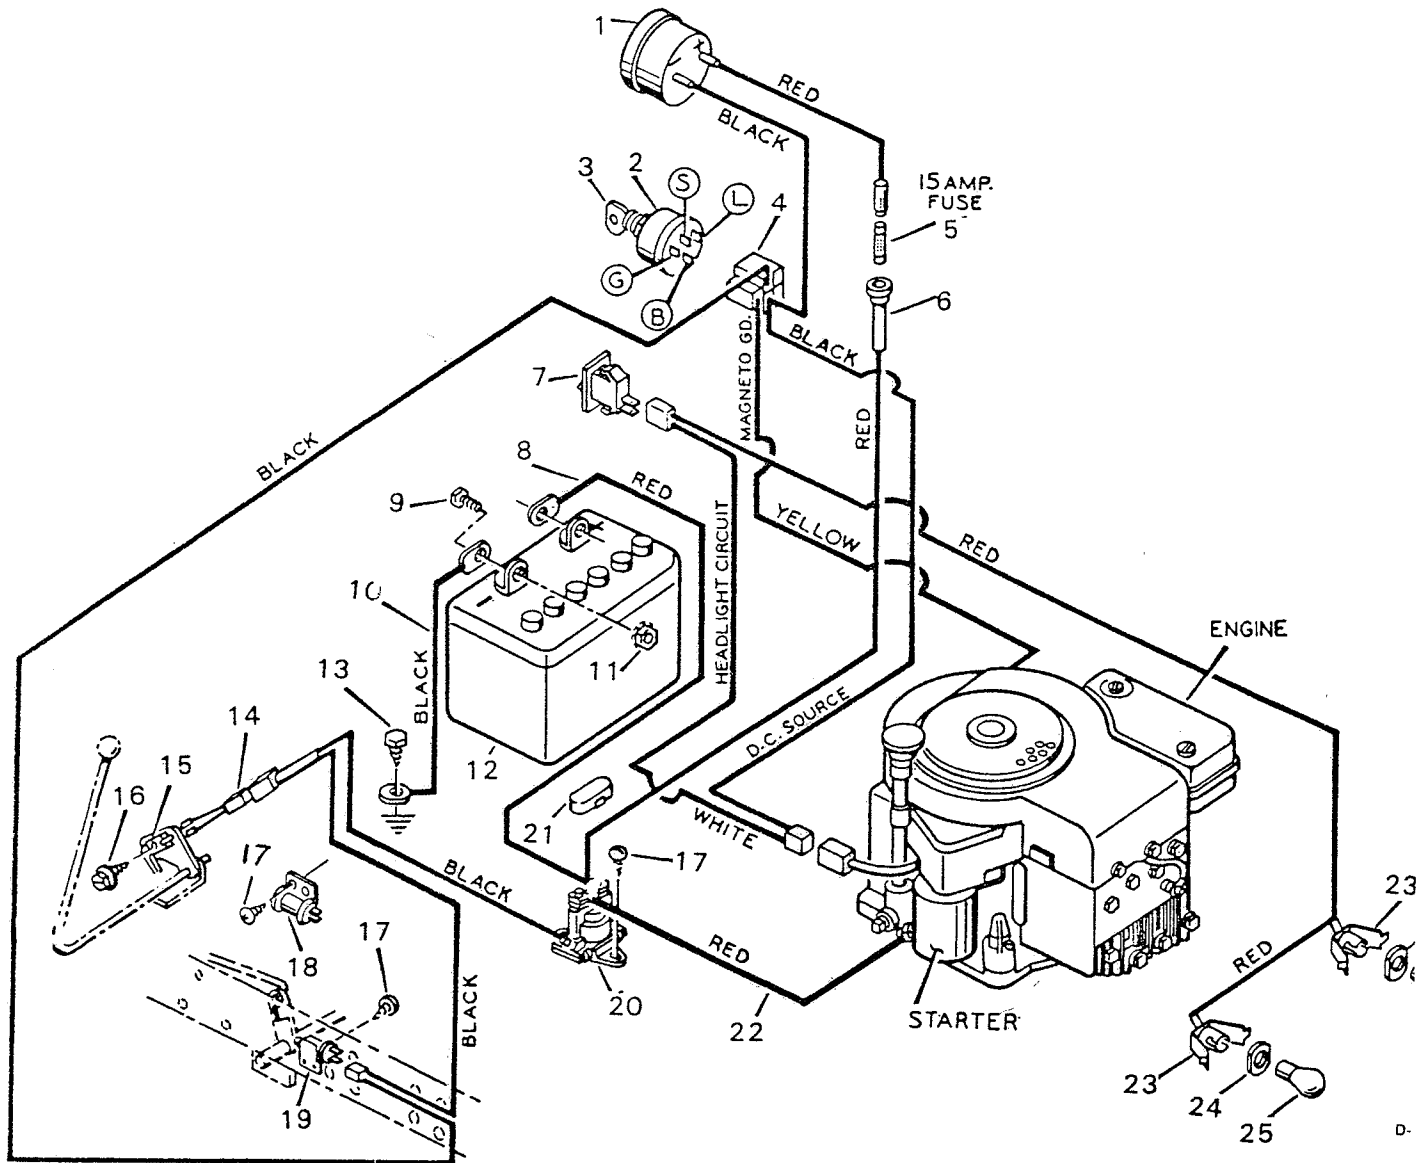

**WIRING DIAGRAM AND
REPLACEMENT PARTS**

MODEL NO. 6-38205

KEY NO.	DESCRIPTION	PART NO.	KEY NO.	DESCRIPTION	PART NO.
1	Ammeter Assembly	21057PA	13	Screw	26X49
2	Ignition Switch and Key	21064PA	14	Jumper Wire	23983
3	Key Only	20729	15	Limit Switch, Blade Housing	24527
4	Wiring Harness	24459	16	Screw	26X211
--	Wiring Harness Clamp	21980	17	Screw	26X233
5	Fuse	23752	18	Limit Switch, Frame	23029
6	Fuse Holder	407058	19	Limit Switch, Clutch	21549
7	Light Switch	90647	20	Solenoid	24285
8	Battery Cable with Fuse Wire (Red)	24X20	21	Cover, Solenoid	90565
9	Hex Bolt 1/4" 20X5/8"	1X38	22	Solenoid Wire (Red)	24X12
10	Battery Cable (Black)	24X6	23	Light Socket Assembly	90155
11	Keps Nut 1/4" 20	15X66	24	Washer, Light Socket	90228
12	Battery 30 AMP Hour	21075	25	Headlight Bulb	90084
--	Electrolyte (Battery Acid)	90665	*	Grommet, Wiring	21268
--	Battery Caps	400262			

*Not Shown.