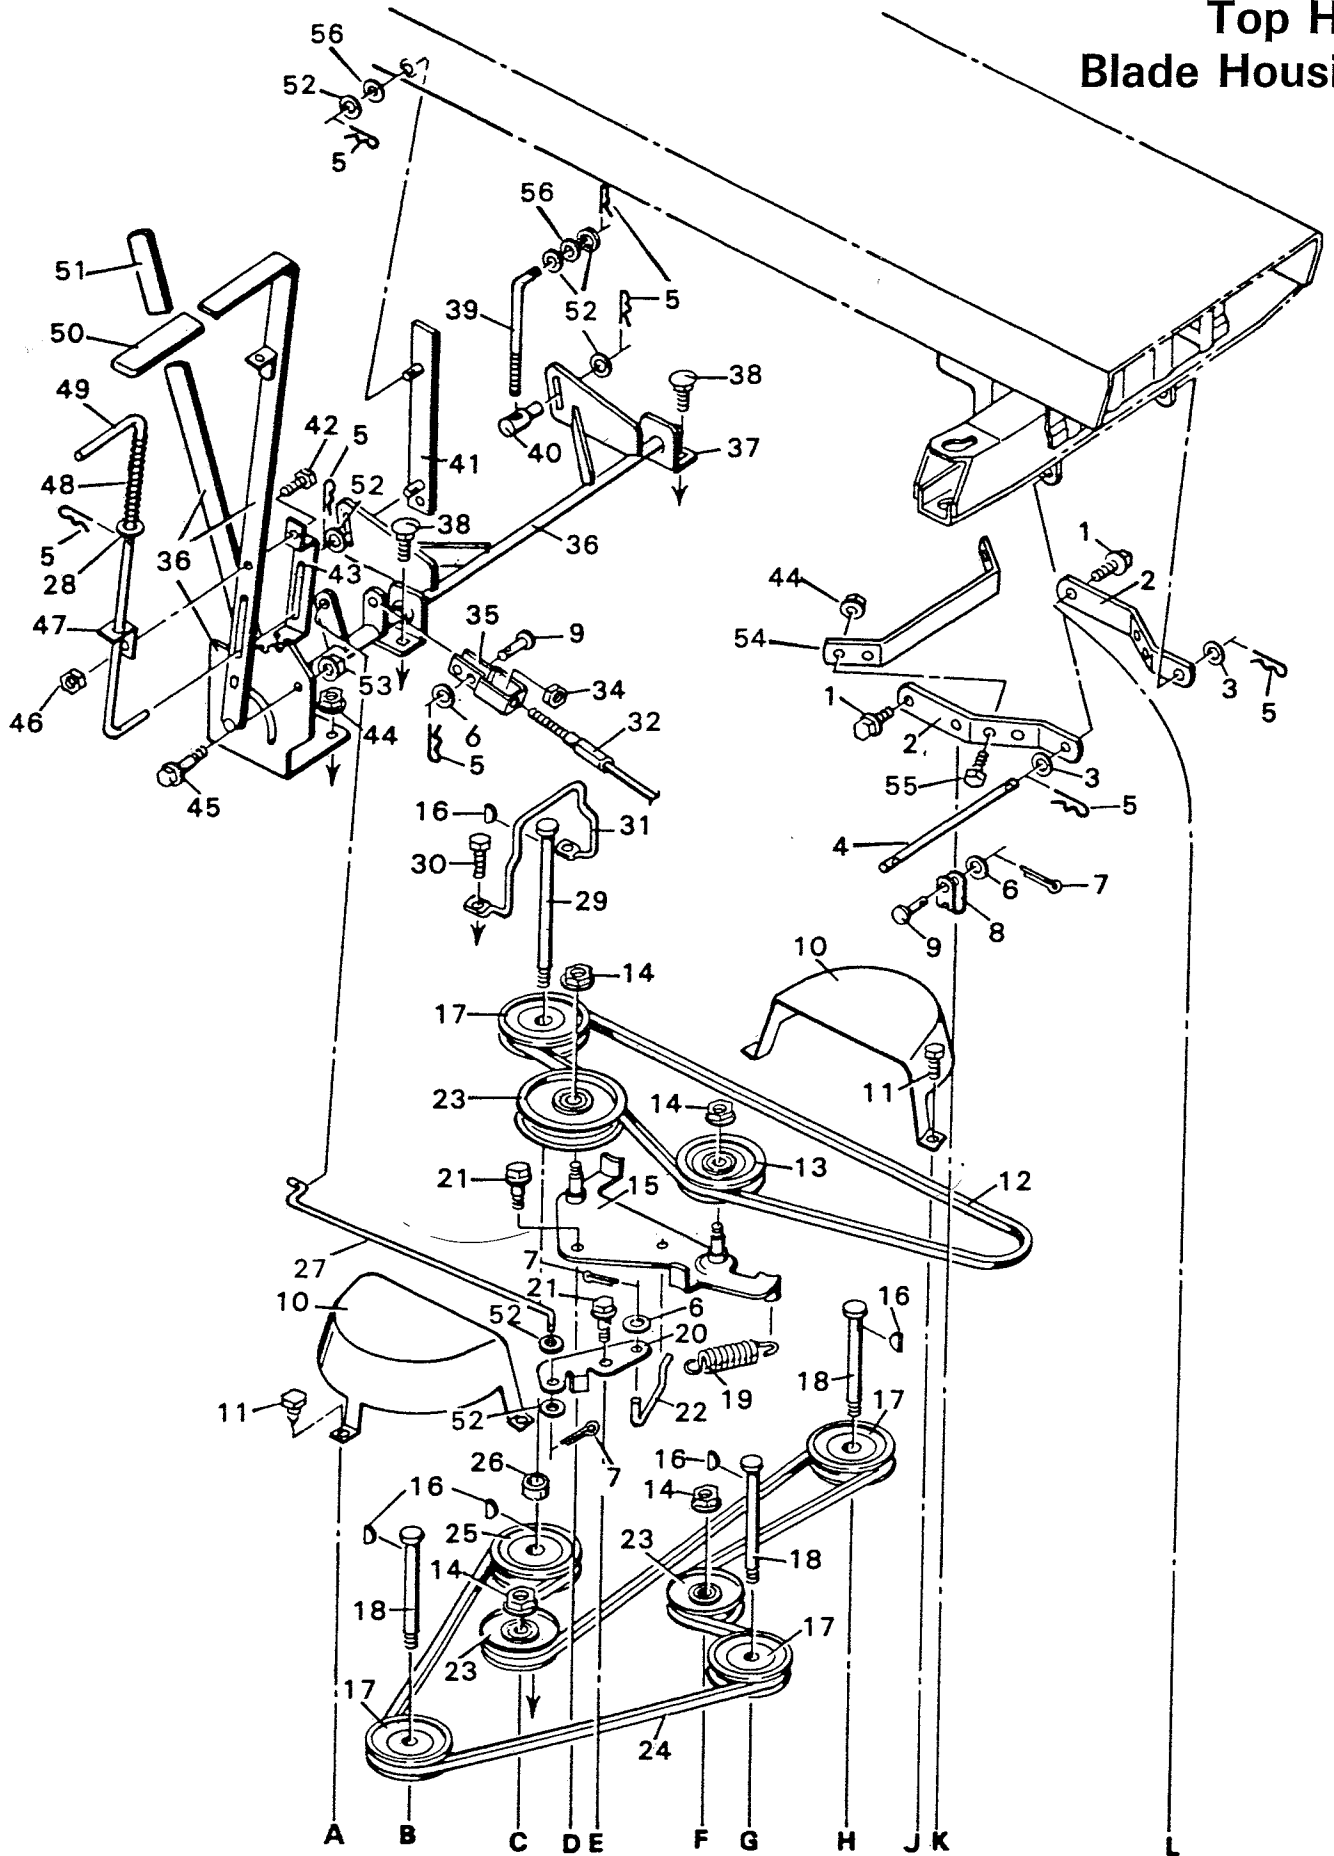

Replacement Parts

MODEL NO. 6-38205

Blade Housing

Top Half

KEY NO.	DESCRIPTION	PART NO.	KEY NO.	DESCRIPTION	PART NO.
1	Shoulder Bolt	9X14	31	Belt Guide	23751Z
2	Support Arm	23185	32	Lifter Cable	24470
3	Washer	17X57Z	34	Hex Nut 5/16" 18	15X2
4	Pull Pin	21912Z	35	Adjusting Clevis	24471Z
5	Hair Pin	20692	36	Lifter Assembly†	24260
6	Washer	17X47Z	37	Lifter Support †	23184
7	Cotter Pin	30X20	38	Carriage Bolt 5/16" 18X3/4" †	2X53
8	Clevis	24073Z	39	Adjuster Rod, 7 5/16" Long	23824Z
9	Clevis Pin	29X93		For 23" Diameter Rear Wheels	
10	Pulley Cover	23231	39A	Adjuster Rod, 6 1/4" Long	23275ZT
11	Screw	26X214		For 20" Diameter Rear Wheels	
12	Belt, Blade Drive For 16hp & 18hp	37X40	40	Adjustable Nut	21920
13	Idler Pulley	23211	41	Right Hanger Bracket, 6 3/8" Long	23204Z
14	Flange Locknut 3/8"-16	15X84		For 23" Diameter Rear Wheels	
15	Blade Drive Idler Assembly	23179Z	41A	Right Hanger Bracket, 5 1/2" Long	23188Z
16	Woodruff Key No. 6	20062		For 20" Diameter Rear Wheels	
17	Jackshaft Pulley	20615	42	Hex Bolt 1/4" 20X7/8"	1X95
18	Jackshaft, Short	20616	43	Guide Bracket	23192Z
19	Spring, Blade Drive	165X43	44	Flange Locknut 5/16" 18†	15X88
20	Engagement Link	23226Z	45	Shoulder Bolt 3/8" 16	9X13
21	Shoulder Bolt 3/8"-16X7/8"	9X12	46	Keps Nut 1/4" 20	15X66
22	Engagement Link Rod	23228Z	47	Guide Bracket	23193Z
23	Idler Pulley, Backside	23238	48	Lifter Spring	164X4
24	Belt, Cross Drive	37X22	49	Lifter Latch	23194Z
25	Jackshaft Pulley	23739	50	Grip, Lifter Latch	23222
26	Spacer	23213Z	51	Grip, Engagement Lever	21249
27	Link Rod	23232Z	52	Washer	17X124
28	Washer	17X53Z	53	Flange Nut 3/8" 16	15X84Z
29	Jackshaft	23180	54	Hanger Brace	24472Z
30	Hex Bolt 5/16" 18X1"	1X84	55	Hex Bolt 5/16" 18X1"	1X84
			56	Washer	10851Z

NOTE: These parts, shown with an (+) in the description, are included with the blade housing. See the Lower Half of the Blade Housing.