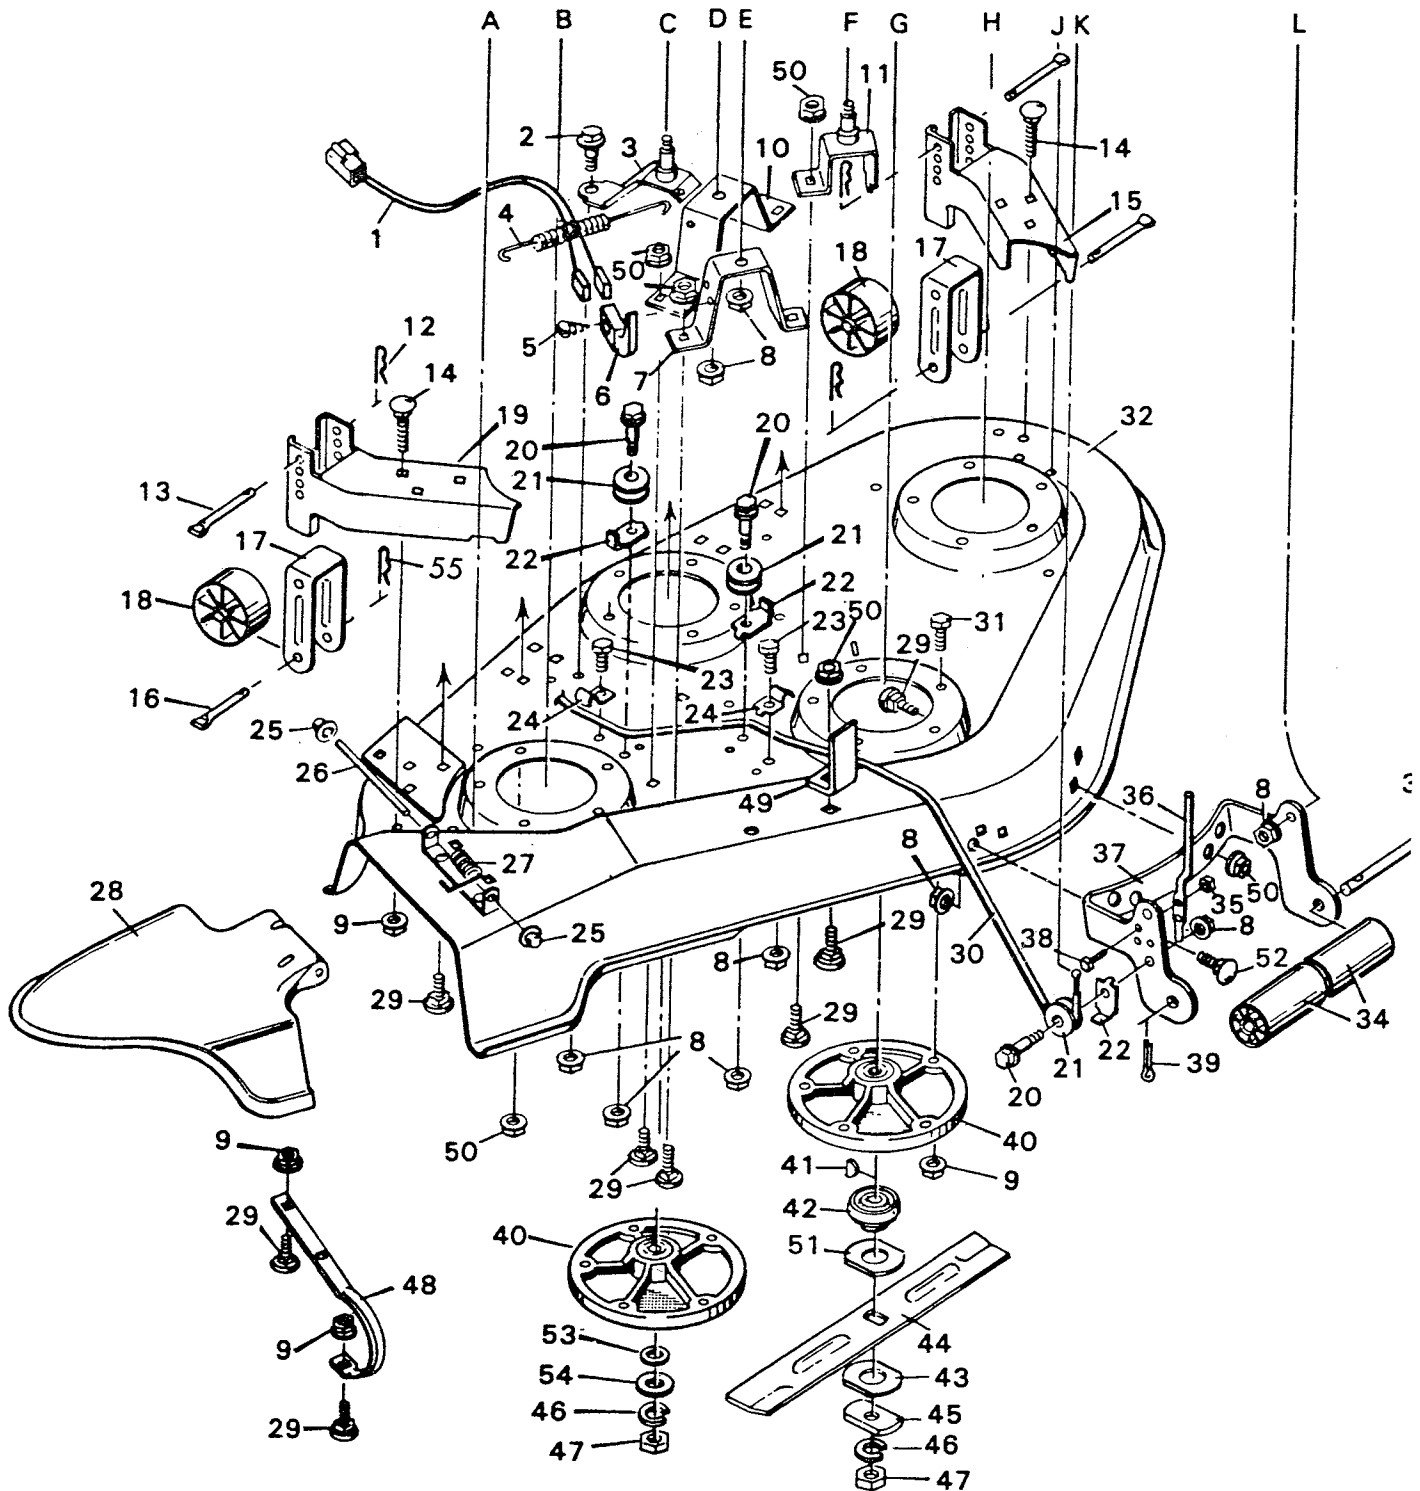

D-5118-4

Replacement Parts

MODEL NO. 6-38205

Blade Housing

Lower Half

KEY NO.	DESCRIPTION	PART NO.	KEY NO.	DESCRIPTION	PART NO.
1	Jumper Wire	23983	31	Hex Bolt 5/16" 18X3/4"	1X84
2	Shoulder Bolt 3/8"-16X7/8"	9X15	32	Blade Housing Assembly; with gauge wheels	24307
3	Cross Drive Idler Assembly	23178Z		Blade Housing Assembly; no gauge wheels	24261
4	Spring, Cross Drive	165X19			
5	Screw	26X211			
6	Limit Switch	24527	33	Roller Axle	23186Z
7	Engagement Link Support †	23241	34	Roller	23203
8	Flange Locknut 3/8"-16	15X84	35	Flange Locknut 1/4" 20	15X89
9	Flange Locknut 5/16"-18†	15X88	36	Belt Guide, Curved	24071Z
10	Idler Support†	23240		Belt Guide, Straight	23790Z
11	Fixed Idler Assembly†	23177	37	Roller Support†	24009
12	Hair Pin	20692	38	Hex Bolt 1/4" 20X7/8"	1X95
13	Long Axle, Gauge Wheel	23259Z	39	Cotter Pin	30X49
14	Carriage Bolt 5/16"-18X2 1/2" †	2X58	40	Jackshaft Housing	24384
15	Bracket, Left Gauge Wheel†	23279	41	Woodruff Key, Number 6	20062
16	Short Axle, Gauge Wheel	23258Z	42	Blade Adapter	54211
17	Retainer, Gauge Wheel	23260Z	43	Washer	21673Z
18	Gauge Wheel	23257	44	Blade	24458
19	Bracket, Right Gauge Wheel†	23278	45	Blade Washer	20663Z
20	Shoulder Bolt 3/8 16	9X13	46	Lockwasher	18X27
21	Nylon Pulley	23187	47	Hex Nut 1/2" 20	15X72
22	Cable Guide	23191Z	48	Skid†	24070
23	Screw	26X214	49	Deck Stop†	23782
24	Cable Guide	21953Z	50	Flange Nut 5/16" 18†	15X79
25	Push on Cap	28X23	51	Washer	24614Z
26	Deflector Rod	23173Z	52	Carriage Bolt 5/16"-18X5/8"†	2X53
27	Torsional Spring	166X4	53	Washer	17X140
28	Deflector, Blade Housing	23224	54	Washer	17X141
29	Carriage Bolt 5/16" 18X3/4"†	2X64		Blade Housing Complete, Top and Bottom	403134
30	Lifter Cable	24470			
			55	Cotter Pin	30X20

NOTE: These parts, shown with an (†) in the description, are included when ordering key number 32.