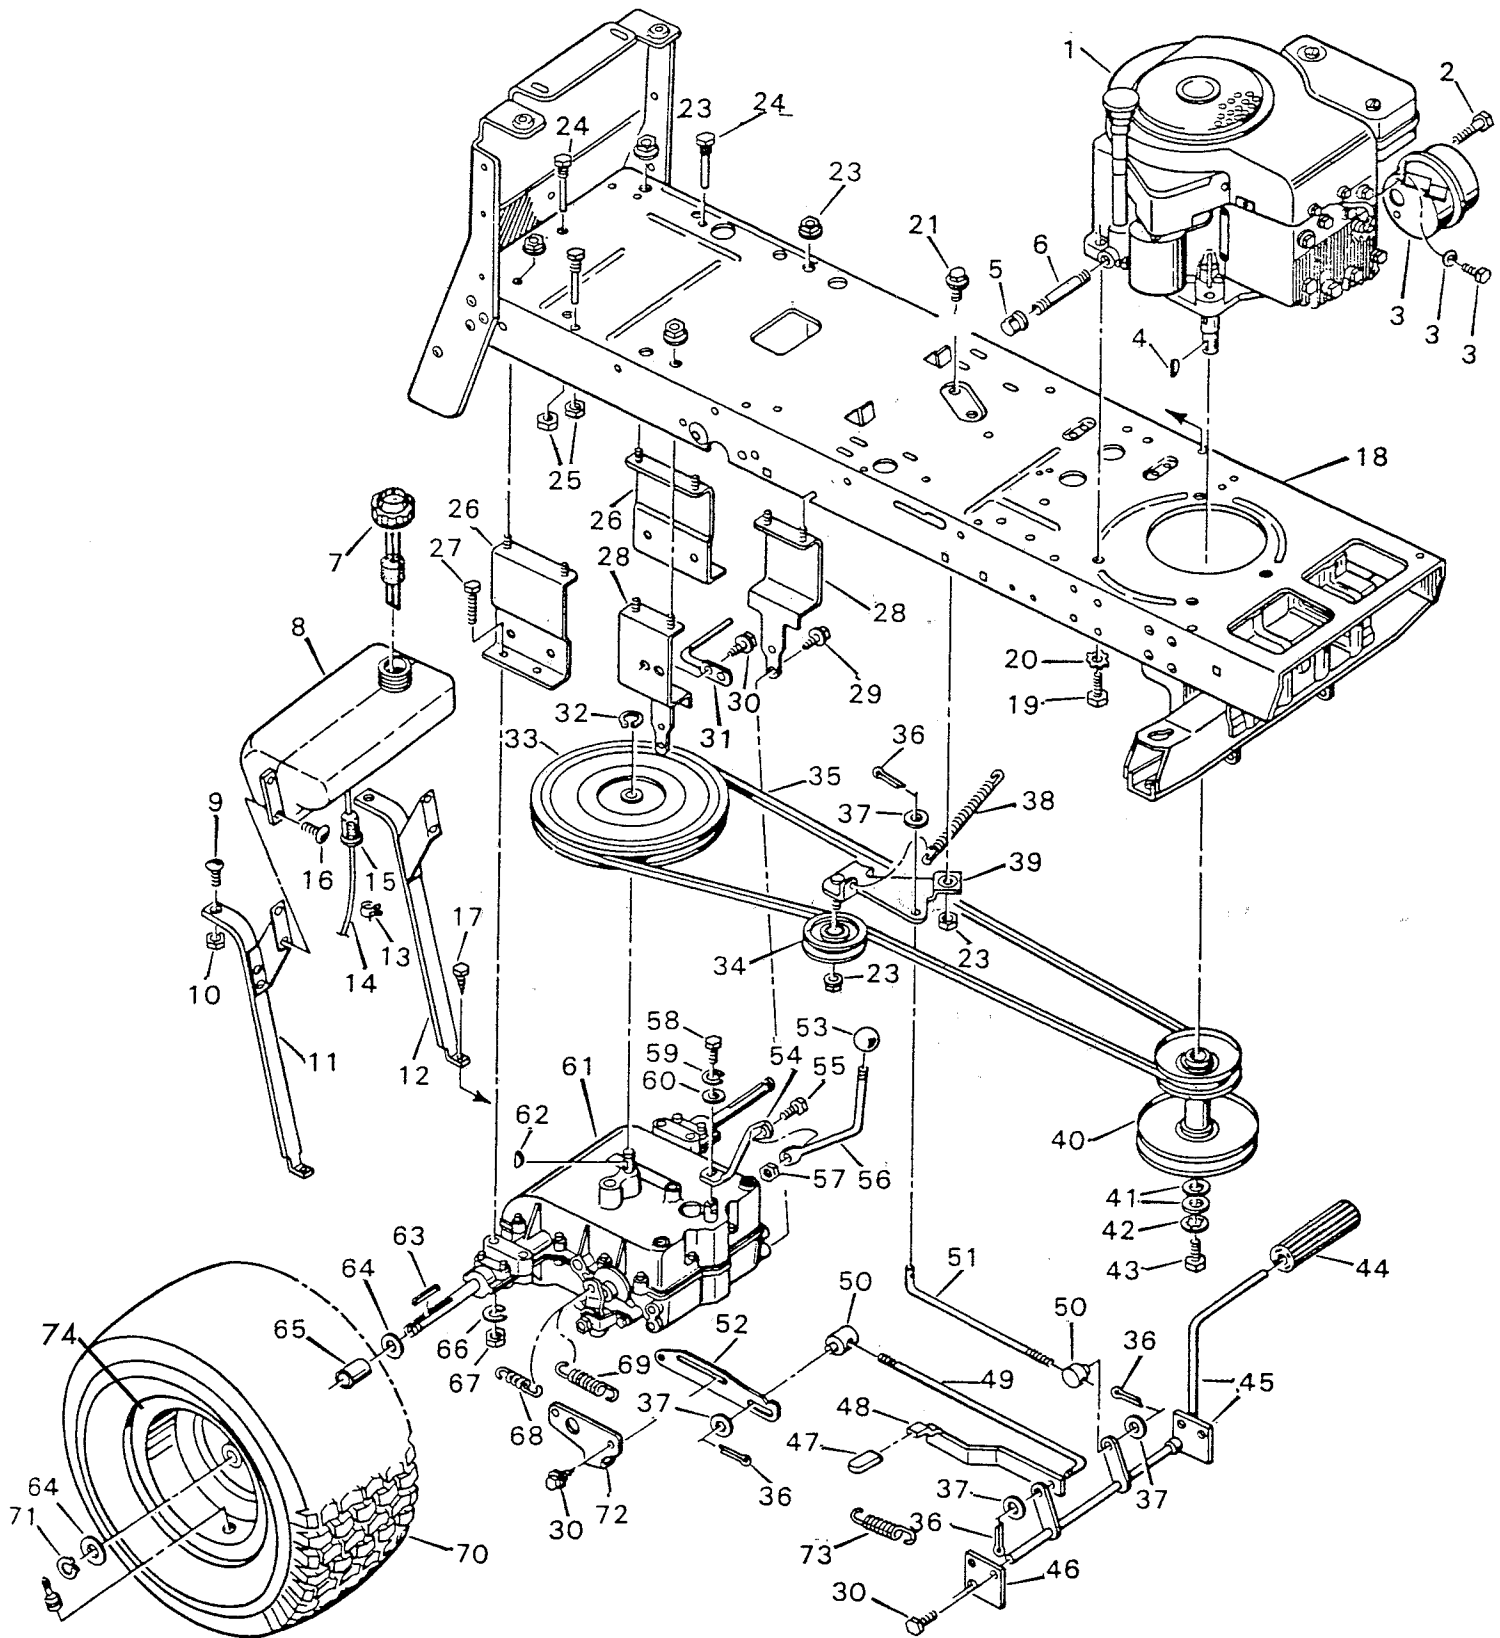

Replacement Parts

Drive Parts

MODEL NO. 6-38205

KEY NO.	DESCRIPTION	PART NO.	KEY NO.	DESCRIPTION	PART NO.
1	Engine***	----	39	Idler Bracket Assembly	24035Z
2	Hex Bolt 5/16" 18X3 1/4"	1X118	40	Engine Stack Pulley	91557Z
3	Muffler	90330PA	41	Washer	17X103
4	Woodruff Key No. 6	20062	42	Star Washer	19X35
5	Oil Drain Cap	21651	43	Hex Bolt 3/8" 24X1"	1X80
6	Oil Drain Extension	24066	44	Pedal, Clutch/Brake	21544
7	Fuel Cap	24064	45	Lever Assembly, Clutch/Brake	91332
8	Fuel Tank	23300	46	Support Bracket	23358
9	Carriage Bolt 1/4" 20X3/4"	2X67	47	Grip, Parking Brake	24235
10	Flange Locknut 1/4" 20	15X89	48	Parking Brake Arm	24201Z
11	Right Fuel Tank Support	24334	49	Brake Rod	23375Z
12	Left Fuel Tank Support	24335	50	Adjustable Nut	21920
13	Hose Clamp	23713	51	Clutch Rod	24431ZD
14	Fuel Line	90672	52	Brake Link Plate	24425Z
15	Fuel Filter	24159	53	Knob, Shift Lever	20739
16	Tap Screw 1/4"X1/2"	26X214	54	Lower Shift Lever	23157Z
17	Tap Screw 5/16"X3/4"	26X197	55	Hex Bolt 5/16" 18X1"	1X84
18	Frame Channel	402056	56	Upper Shift Lever	23720Z
19	Engine Mount Bolt	20103	57	Flange Locknut 5/16" 18	15X88
20	Star Washer	19X8	58	Hex Bolt 1/4" 28X5/8"	1X82
21	Shoulder Bolt 3/8" 16X7/8"	9X15	59	Lockwasher	18X32
23	Flange Locknut 3/8" 16	15X84	60	Washer	17X32Z
24	Guide Bolt	20619	61	Transaxle** (Peerless Model No. 801-016)	----
25	Flange Nut 5/16" 18	15X79	62	Woodruff Key No. 9	20697
26	Rear Transaxle Bracket	23154	63	Square Key 3/16"	21553
27	Hex Bolt 5/16" 18X2 3/8"	1X99	64	Washer	21521
28	Front Transaxle Bracket	24036E	65	Rear Axle Tube	87X63Z
29	Formed Screw 5/16"X1"	26X207	66	Lockwasher	18X15
30	Tap Screw 5/16"X1/2"	26X49	67	Hex Nut 5/16" 18	15X2
31	Belt Guide	24030Z	68	Extension Spring	165X20
32	Retainer Ring	11X7	69	Extension Spring	165X41
33	Drive Pulley	75073	#	Tire Tube	407065
34	Backside Idler	23339	70	Tire*	24430
35	Drive Belt	37X11	#	Valve Stem and Cap	24373
36	Cotter Pin	30X20	71	E Ring	11X3
37	Washer	17X53Z	72	Link Plate Support	24426
38	Extension Spring	165X17	73	Extension Spring	165X58
			74	Wheel	24351E

***NOTE: The engine model, type, and code numbers are on the engine. All parts to the engine are available from a Briggs and Stratton Authorized Service Center. See the yellow pages under, "Engines, Gasoline" or "Gasoline Engines" in the telephone directory.

**NOTE: Replacement parts for the transmission are available from a Tecumseh Authorized Service Center. See the yellow pages under, "Engines, Gasoline" or "Gasoline Engines" in the telephone directory.

*NOTE: For Replacement Parts, always give the name on the side of the tire so that the tire tread pattern will be the same.