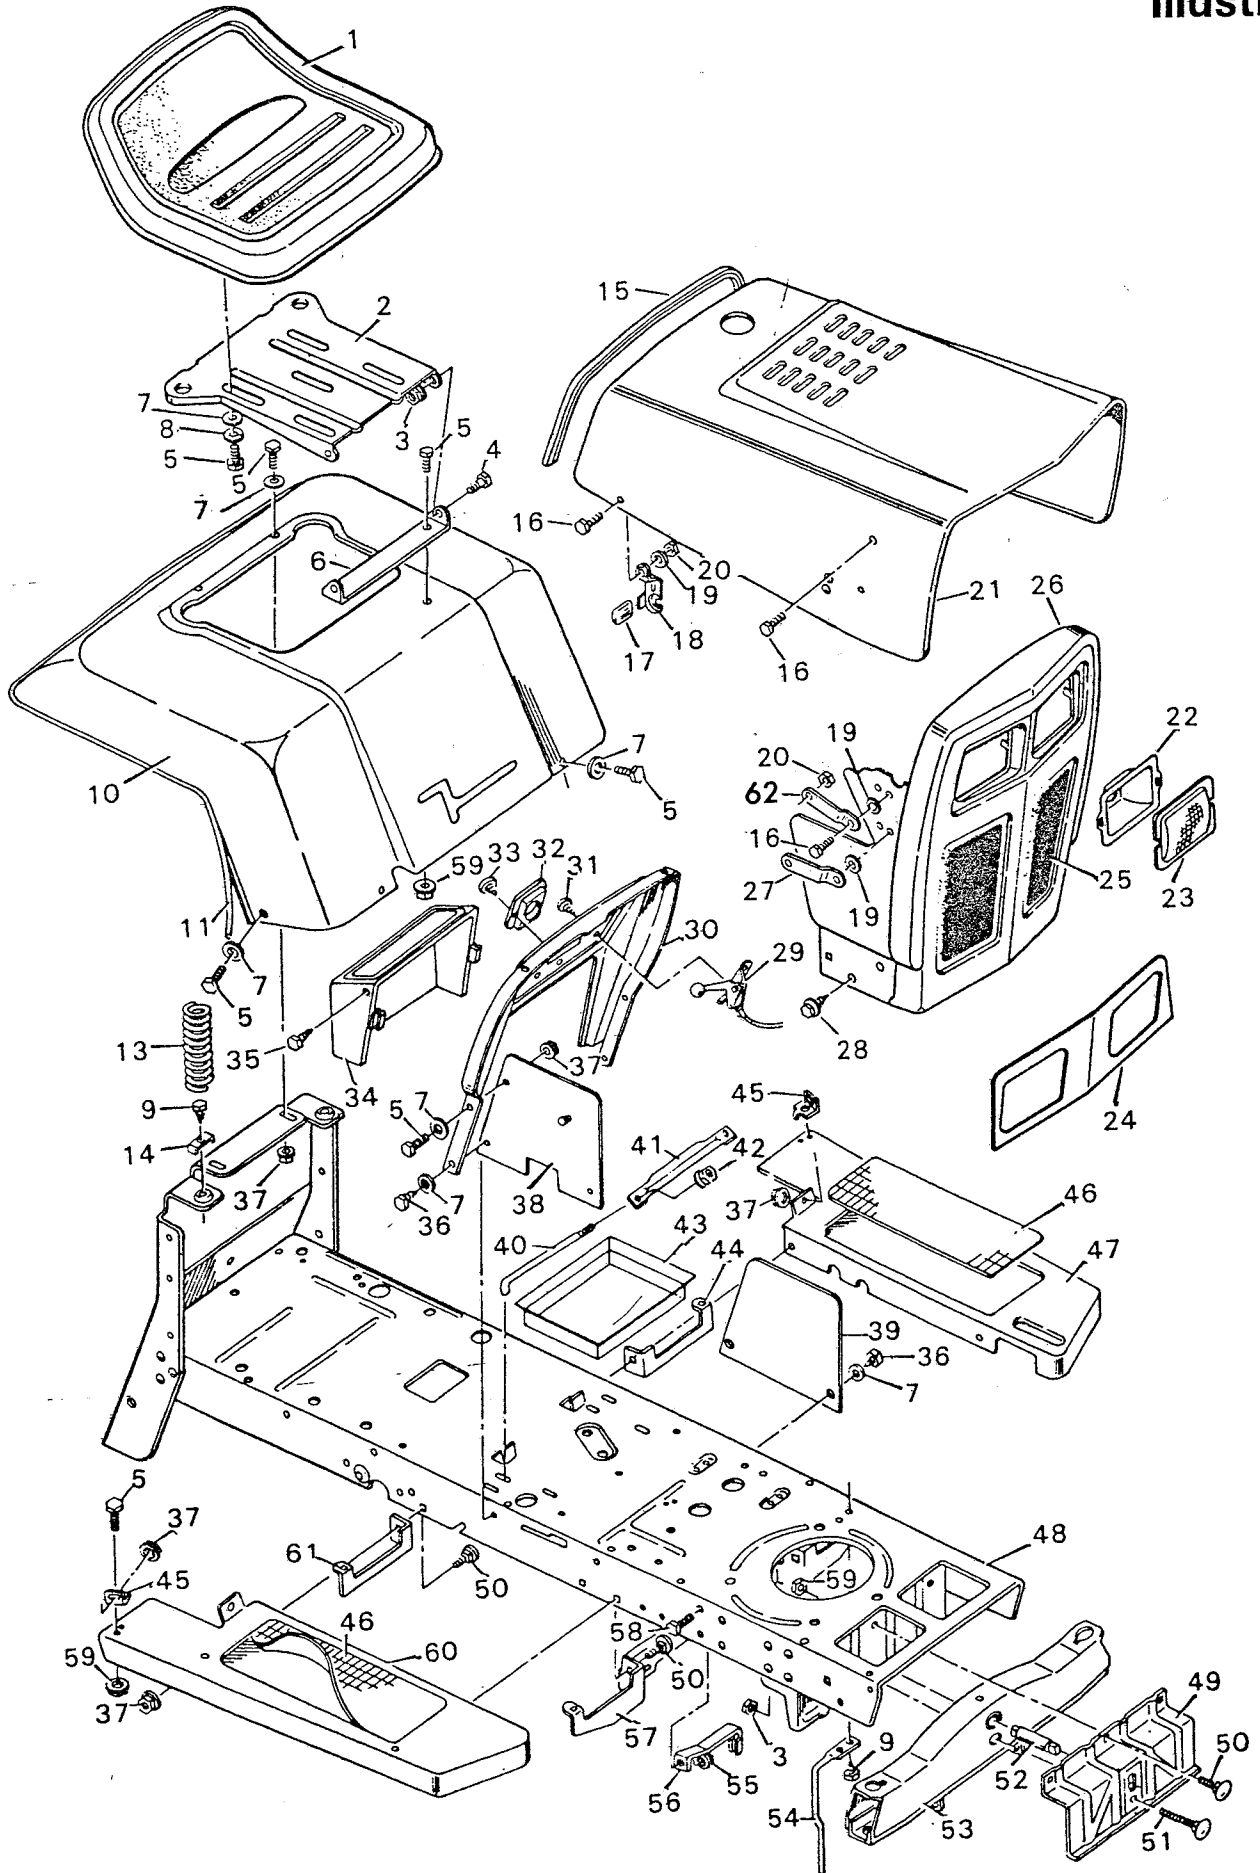

## Body Parts

KEY NO.	DESCRIPTION	PART NO.	KEY NO.	DESCRIPTION	PART NO.
1	Seat	90368	34	Battery Cover	23940
2	Seat Support	90032	35	Self Tapping Screw	26X214
3	Flange Locknut 3/8"-16	15X84	36	Self Tapping Screw	26X197
4	Shoulder Bolt 3/8"-16X7/8"	9X15	37	Flange Nut 5/16" 18	15X79Z
5	Hex Bolt 5/16"-18X5/8"	1X45	38	Side Plate Assembly, Right	23292
6	Seat Pivot Bracket	90031	39	Side Plate Assembly, Left	24239
7	Washer	17X47Z	40	Battery Clamp Rod	21762Z
8	Lockwasher	18X16	41	Battery Clamp	21761Z
9	Screw	26X49	42	Flange Locknut 1/4" 20	15X82
10	Seat Deck	90659	43	Battery Tray	24157
11	Seat Deck Trim, Plastic	21789	44	Running Board Bracket, Left	23391
13	Spring	164X17	45	Bracket	23372
14	Spring Retainer	90014	46	Mat, Running Board	21710
15	Hood Trim, Vinyl*	21765	47	Running Board, Left	21935
16	Machine Screw No. 10 24X5/8"*	4X21	48	Frame Channel	402056
17	Grip, Hood Latch*	21434	49	Front Axle Hanger	23829
18	Hood Latch, Left*	21798Z	50	Carriage Bolt 5/16" 18X5/8"	2X53
	Hood Latch, Right*	21799Z	51	Carriage Bolt 3/8" 24X3/4"	2X60
19	Washer*	17X17Z	52	Pivot Pin	21469
20	Hex Nut No. 10 24*	15X81	53	Front Axle Assembly	21441
21	Hood Assembly, Complete (See Note)	23913	54	Belt Guide, Stack Pulley	23789Z
22	Reflector	90009C	55	Keps Nut 1/4" 20	15X66
23	Lens	90082	56	Belt Guide	23826Z
24	Trim, Headlight	90654C	57	Running Board Support, Front	24105
25	Grille Insert	23302C	58	Hex Bolt 1/4" 20X5/8"	1X38
26	Grille Assembly, Complete	90667	59	Flange Locknut 5/16" 18	15X88
27	Pivot Bar	23046	60	Running Board, Right	23394
28	Screw	26X202	61	Running Board Bracket, Right	23390
29	Throttle Control	24011PA	62	Pivot Bar Ass'y	23088
	Cable Clip-Screw	91117PA		Parts Bag	24496
30	Control Panel	24456		Instruction Book	F-7392
31	Self Tapping Screw	26X159		Parts List	F-7393
32	Bearing, Steering Post	21707		Parts Bag 42" Mower	24451
33	Self Tapping Screw	26X186		Instruction Book 42" Mower	F-7443
			#	Decal - Hood RH	58X838
			#	Decal - Hood LH	58X837
			#	Decal - Seat Deck-RH	58X840
			#	Decal - Seat Deck-LH	58X839