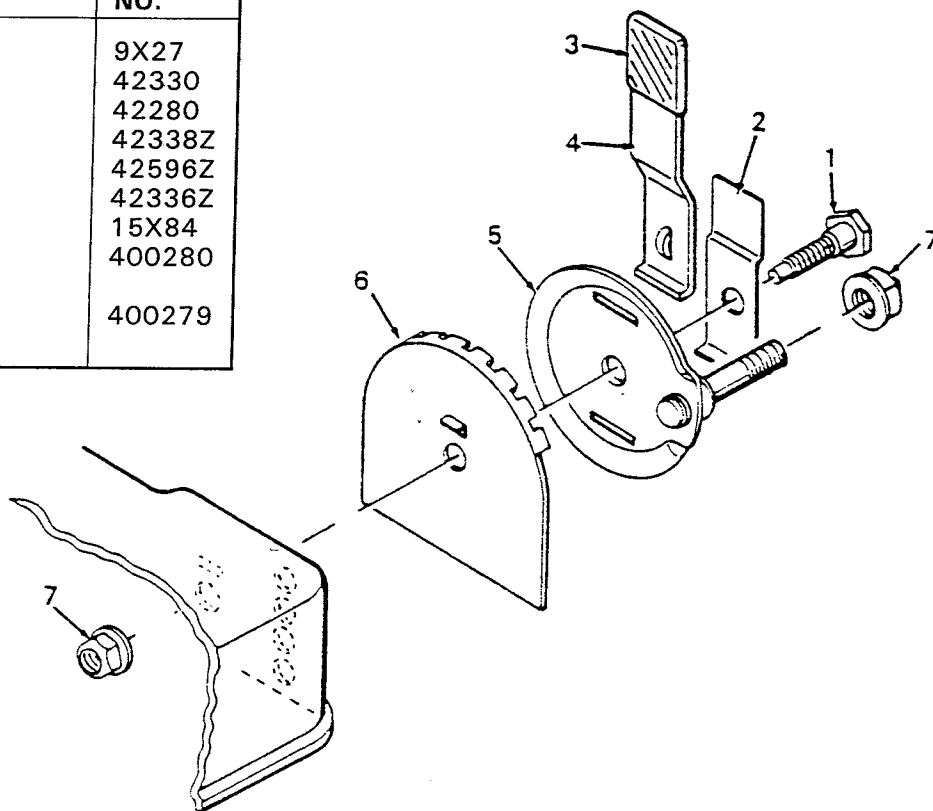

5-22221

5-22251 With Wheel Adjustors

Mower Housing Illustration

**Mower Housing
Illustration**

5-22221

5-22251

With Wheel Adjustors

KEY	DESCRIPTION	5-22221	5-22251
1	Engine	---	---
2	Woodruff Key	20062	20062
3	Housing-for Non-folding Handle	70081	70081
4	Axle Bolt	9X10Z	
5	Wheel and Tire *	20270	20270
6	Washer	10851Z	
7	Flange Locknut	15X68	
8	Blade Washer	17X137	17X137
9	Hex Bolt	1X68	1X68
10	Blade	20046	20046
11	Blade Adapter	42734	42734
13	Chute Deflector	42919	42919
14	Push On Cap	28X42	
15	Pivot Pin	22326Z	22326Z
16	Spring	166X5	166X5
17	Retainer	42743	42743
18	Rear Guard	42747	42747
26	Cotter Pin	30X35	
27	Washer	19X8	19X8
28	Engine Bolt	20103	20103
31	Washer	17X124	17X124
	Instruction Book	F-7450	F-7450
	Parts Bag (4-22021)	42920	42922

HANDLE PARTS LIST

KEY NO.	DESCRIPTION	PARTS NO.
1	Upper Handle	42939C
2	Lower Handle	42891
3	Bolt	3X136Z
4	Keps Nut	15X66
6	Cable Retainer, Metal	42950
7	Throttle Control, Slide	42949
9	Engine Stop Lever	42764
10	Handle Stop	42765Z
12	Screw	26X220
13	U-Bolt	42896Z
14	Engine Stop Cable	42569
16	Screw	26X234
18	Screw	26X181
19	Clamp	20073

Wheel Adjuster Assembly For 5-22251, 5-22261 5-22271 & 5-Specials of These Murray Models

KEY NO.	DESCRIPTION	PART NO.
1	Shoulder Bolt	9X27
2	Spring	42330
3	Grip	42280
4	Adjuster Lever	42338Z
5	Wheel Adjuster Bracket	42596Z
6	Index Plate	42336Z
7	Flange Nut	15X84
1-7	Wheel Adjuster Assembly Right Front or Left Rear	400280
1-7	Wheel Adjuster Assembly Left Front or Right Rear	400279