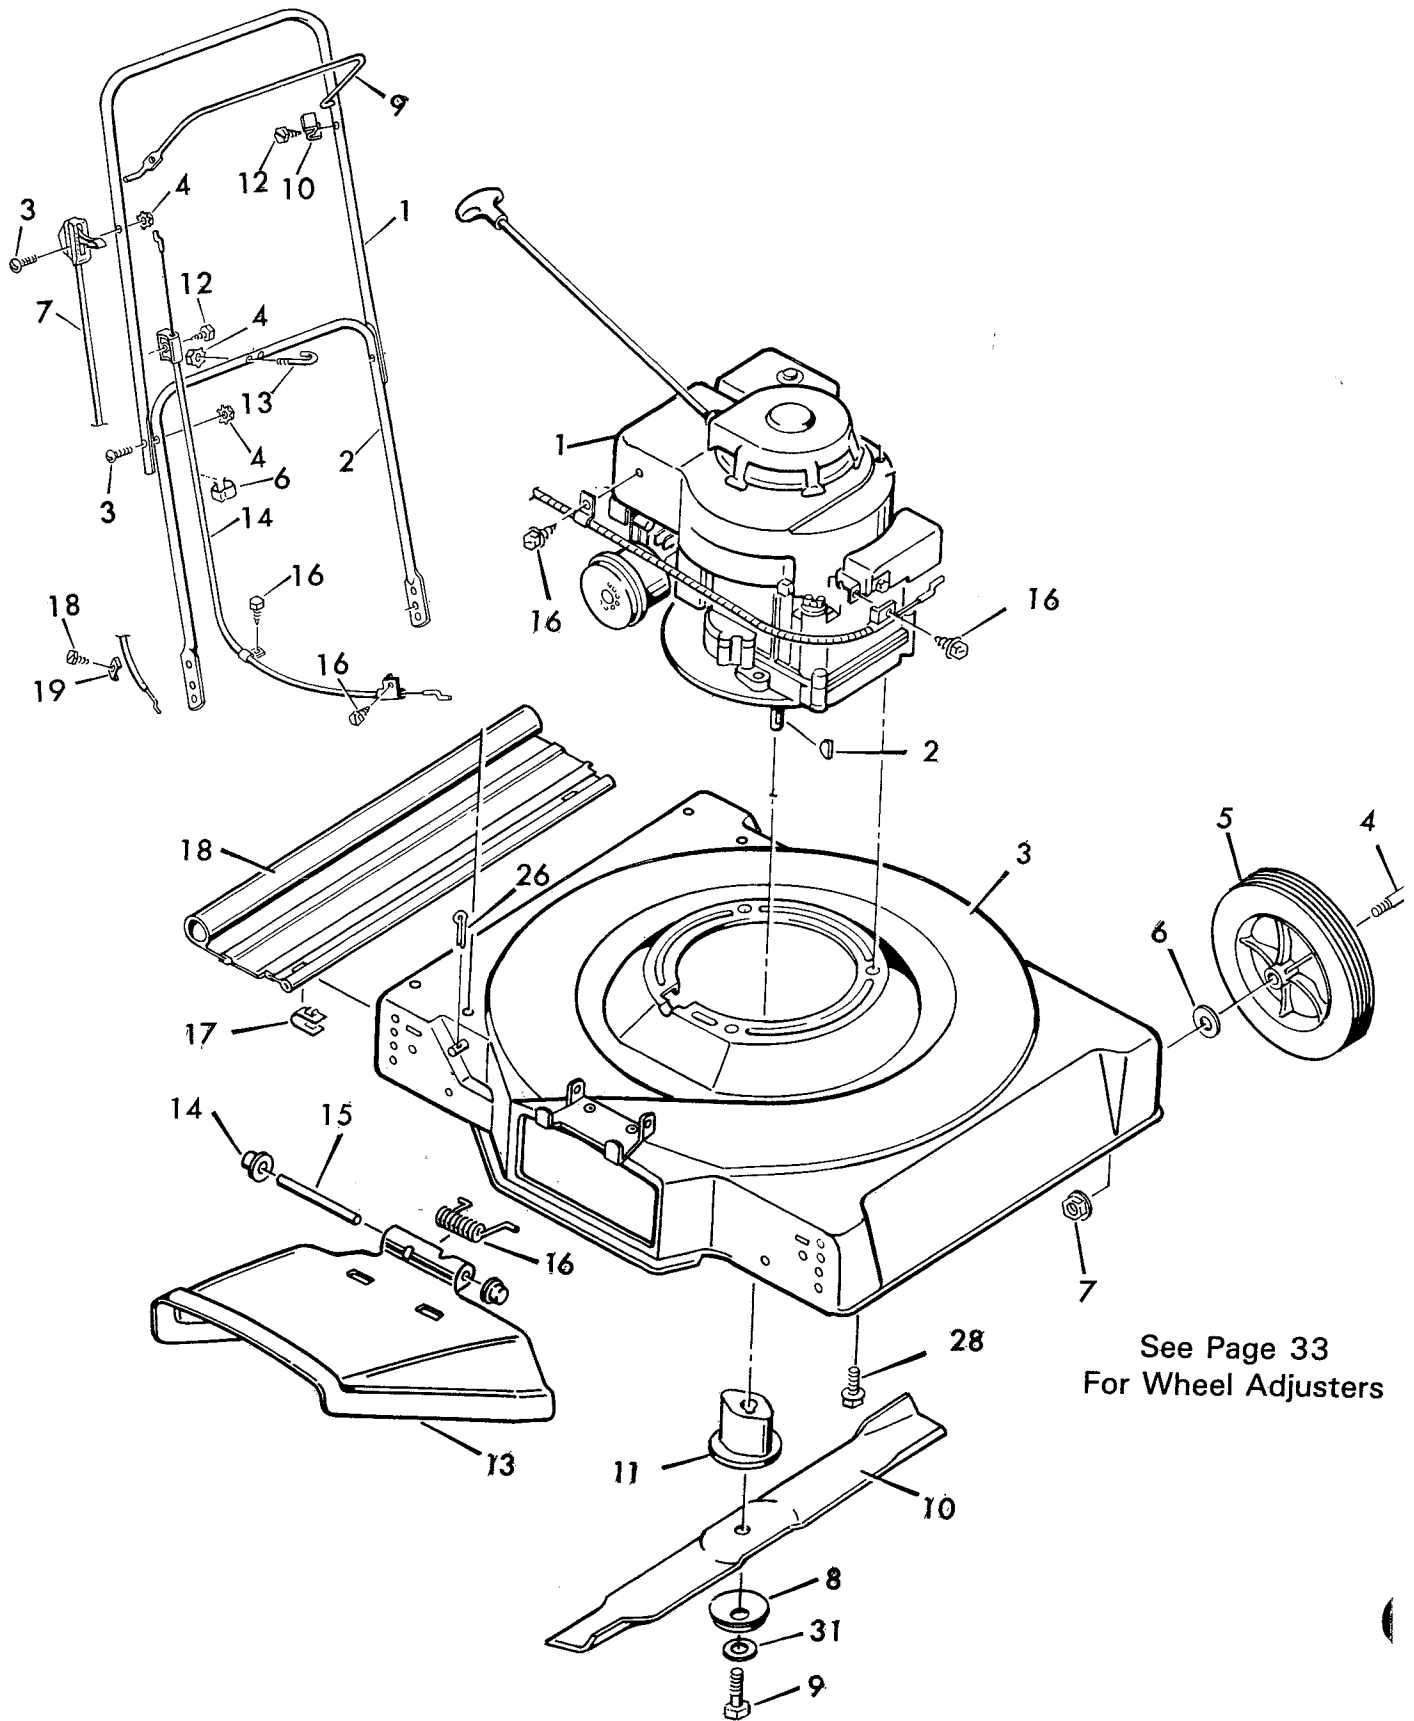

5-22221

5-22251 With Wheel Adjustors

Mower Housing Illustration

**Mower Housing
Illustration**

5-22221

5-22251

With Wheel Adjustors

KEY	DESCRIPTION	5-22221	5-22251
1	Engine	---	---
2	Woodruff Key	20062	20062
3	Housing-for Non-folding Handle	70081	70081
4	Axle Bolt	9X10Z	
5	Wheel and Tire *	20270	20270
6	Washer	10851Z	
7	Flange Locknut	15X68	
8	Blade Washer	17X137	17X137
9	Hex Bolt	1X68	1X68
10	Blade	20046	20046
11	Blade Adapter	42734	42734
13	Chute Deflector	42919	42919
14	Push On Cap	28X42	
15	Pivot Pin	22326Z	22326Z
16	Spring	166X5	166X5
17	Retainer	42743	42743
18	Rear Guard	42747	42747
26	Cotter Pin	30X35	
27	Washer	19X8	19X8
28	Engine Bolt	20103	20103
31	Washer	17X124	17X124
	Instruction Book	F-7450	F-7450
	Parts Bag (4-22021)	42920	42922

HANDLE PARTS LIST

KEY NO.	DESCRIPTION	PARTS NO.
1	Upper Handle	42939C
2	Lower Handle	42891
3	Bolt	3X136Z
4	Keps Nut	15X66
6	Cable Retainer, Metal	42950
7	Throttle Control, Slide	42949
9	Engine Stop Lever	42764
10	Handle Stop	42765Z
12	Screw	26X220
13	U-Bolt	42896Z
14	Engine Stop Cable	42569
16	Screw	26X234
18	Screw	26X181
19	Clamp	20073

Wheel Adjuster Assembly For 5-22251, 5-22261 5-22271 & 5-Specials of These Murray Models

KEY NO.	DESCRIPTION	PART NO.
1	Shoulder Bolt	9X27
2	Spring	42330
3	Grip	42280
4	Adjuster Lever	42338Z
5	Wheel Adjuster Bracket	42596Z
6	Index Plate	42336Z
7	Flange Nut	15X84
1-7	Wheel Adjuster Assembly Right Front or Left Rear	400280
1-7	Wheel Adjuster Assembly Left Front or Right Rear	400279