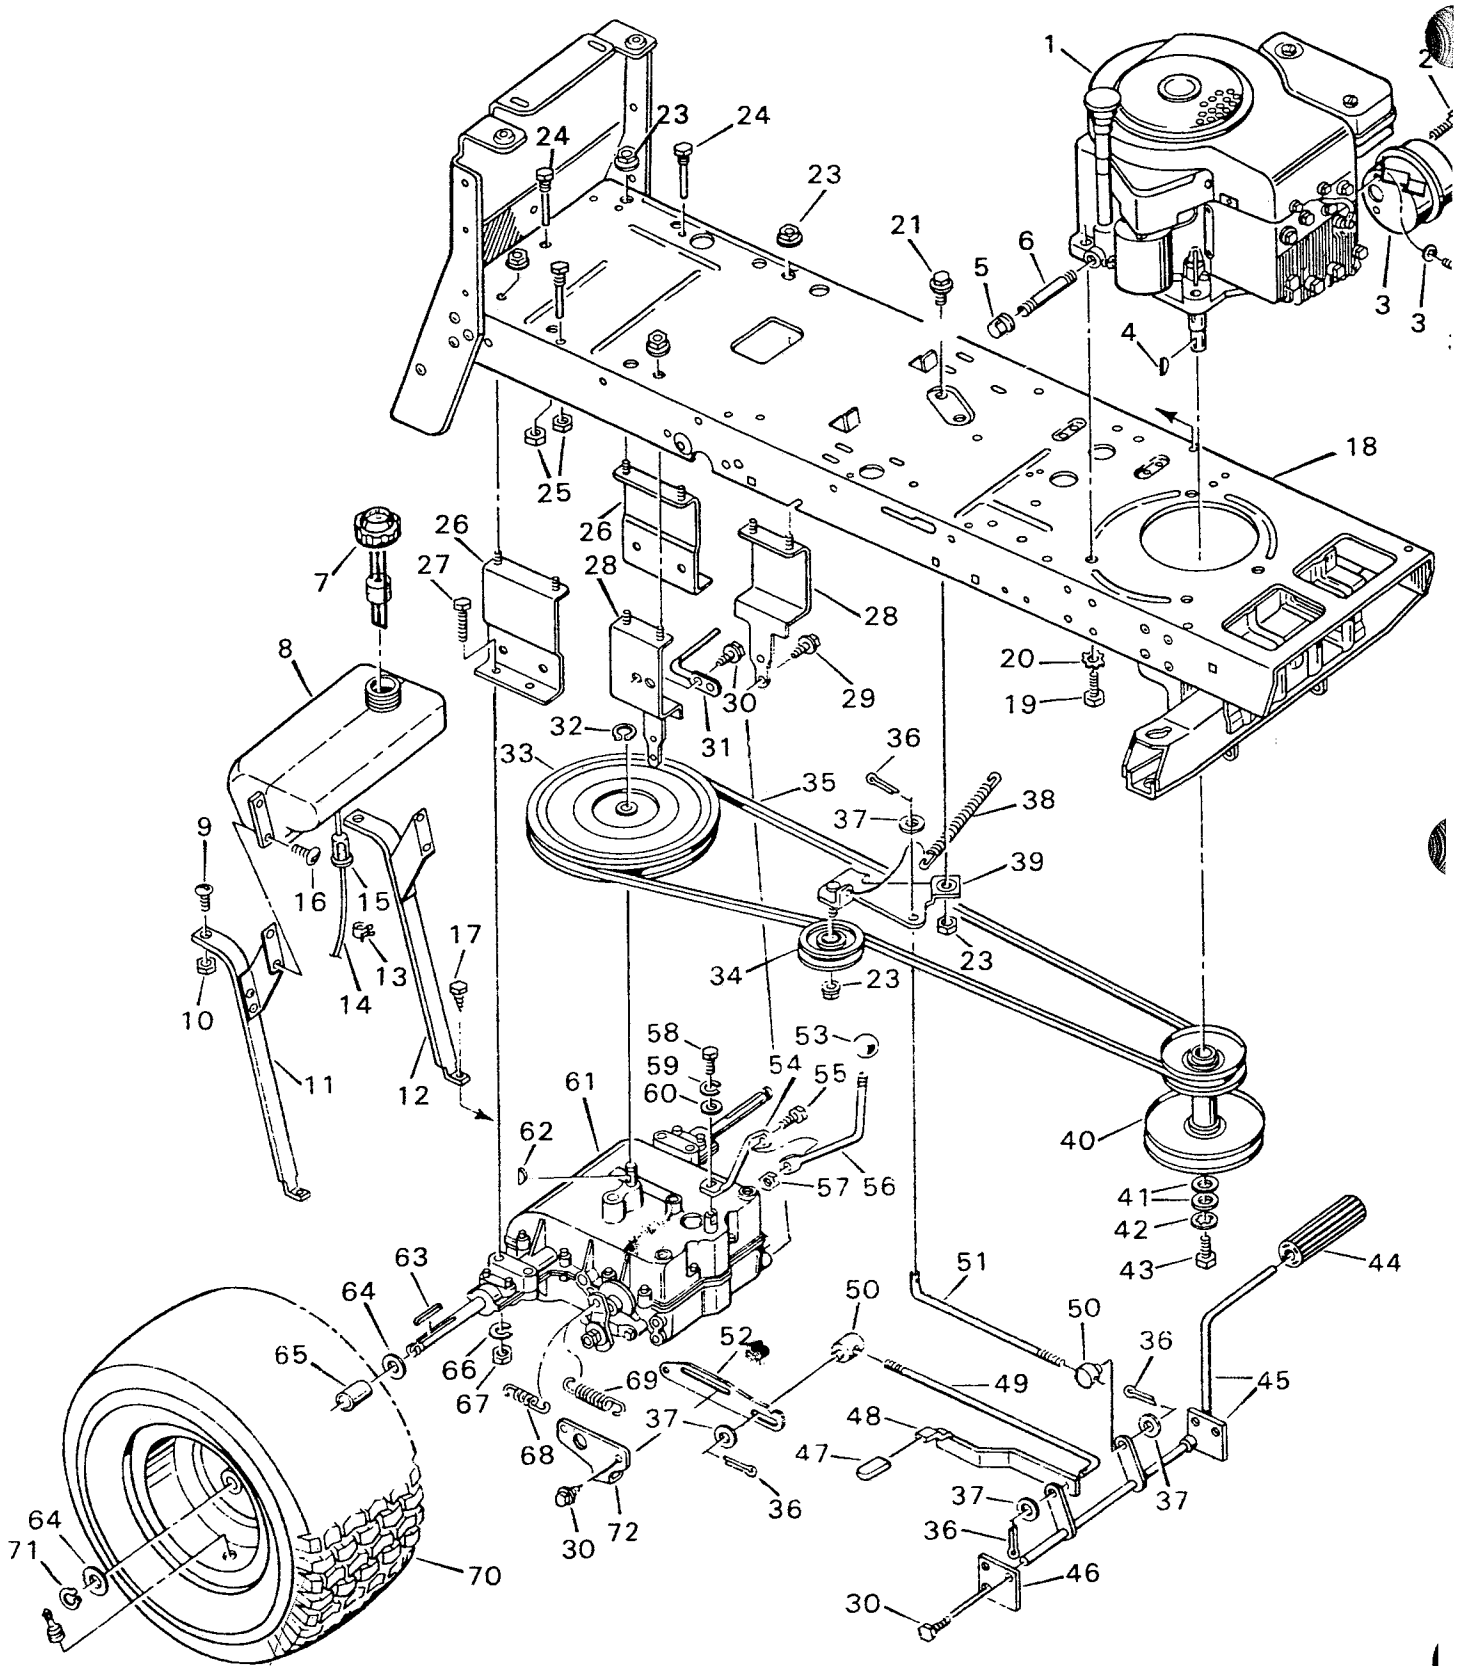

D 5399

DRIVE PARTS

KEY NO.	DESCRIPTION	PART NO.	KEY NO.	DESCRIPTION	PART NO.
1	Engine***	—	39	Idler Bracket Assembly	24035Z
2	Hex Bolt 5/16" 18X3 1/4"	1X118	40	Engine Stack Pulley	90329Z
3	Muffler	90330PA	41	Washer	10851Z
4	Woodruff Key No. 6	20062	42	Star Washer	19X39
5	Oil Drain Cap	21651	43	Hex Bolt 3/8" 24X1"	1X20
6	Oil Drain Extension	24066	44	Pedal, Clutch/Brake	21544
7	Fuel Cap	24064	45	Lever Assembly, Clutch/Brake	23389
8	Fuel Tank	23300	46	Support Bracket	23358
9	Carriage Bolt 1/4" 20X3/4"	2X67	47	Grip, Parking Brake	24235
10	Flange Locknut 1/4" 20	15X89	48	Parking Brake Arm	24201Z
11	Right Fuel Tank Support	24334	49	Brake Rod	23375Z
12	Left Fuel Tank Support	24335	50	Adjustable Nut	21920
13	Hose Clamp	23713	51	Clutch Rod	24431Z
14	Fuel Line	90671	52	Brake Link Plate	24425Z
15	Fuel Filter	24159	53	Knob, Shift Lever	20739
16	Tap Screw 1/4"X1/2"	26X214	54	Lower Shift Lever	23157Z
17	Tap Screw 5/16"X3/4"	26X197	55	Hex Bolt 5/16" 18X1"	1X84
18	Frame Channel	402052	56	Upper Shift Lever	23720Z
19	Engine Mount Bolt	20103	57	Flange Locknut 5/16" 18	15X88
20	Star Washer	19X8	58	Hex Bolt 1/4" 28X5/8"	1X82
21	Shoulder Bolt 3/8" 16X7/8"	9X15	59	Lockwasher	18X32
23	Flange Locknut 3/8" 16	15X84	60	Washer	17X32Z
24	Guide Bolt	20619	61	Transaxle Peerless**	801-013
25	Flange Nut 5/16" 18	15X79	62	Woodruff Key No. 9	20697
26	Rear Transaxle Bracket	23154	63	Square Key 3/16"	21553
27	Hex Bolt 5/16" 18X2 3/8"	1X99	64	Washer	21521
28	Front Transaxle Bracket	24036E	65	Rear Axle Tube	87X63Z
29	Formed Screw 5/16"X1"	26X207	66	Lockwasher	18X15
30	Tap Screw 5/16" X 1/2"	26X49	67	Hex Nut 5/16" 18	15X2
31	Belt Guide	24030Z	68	Extension Spring	165X20
32	Retainer Ring	11X7	69	Extension Spring	165X41
33	Drive Pulley	75073	70	Rear Wheel and Tire	24429
34	Backside Idler	23339	*	Wheel (Only)	24351E
35	Drive Belt	37X11	*	Tire Tube	407065
36	Cotter Pin	30X20	*	Tire (Only)	24430
37	Washer	17X53Z	*	Valve Stem and Cap	24373
38	Extension Spring	165X17	71	E Ring	11X3
			72	Link Plate Support	24426

*NOTE: The engine model, type, and code numbers are on the engine. All parts to the engine are available from a Briggs and Stratton Authorized Service Center. See the yellow pages under, "Engines, Gasoline" or "Gasoline Engines" in the telephone directory.

**NOTE: Replacement parts for the transmission are available from a Tecumseh Authorized Service Center. See the yellow pages under, "Engines, Gasoline" or "Gasoline Engines" in the telephone directory.

*NOTE: These parts are included with key no. 70. For replacement parts, always give the name on the side of the tire so that the tire tread will be the same.