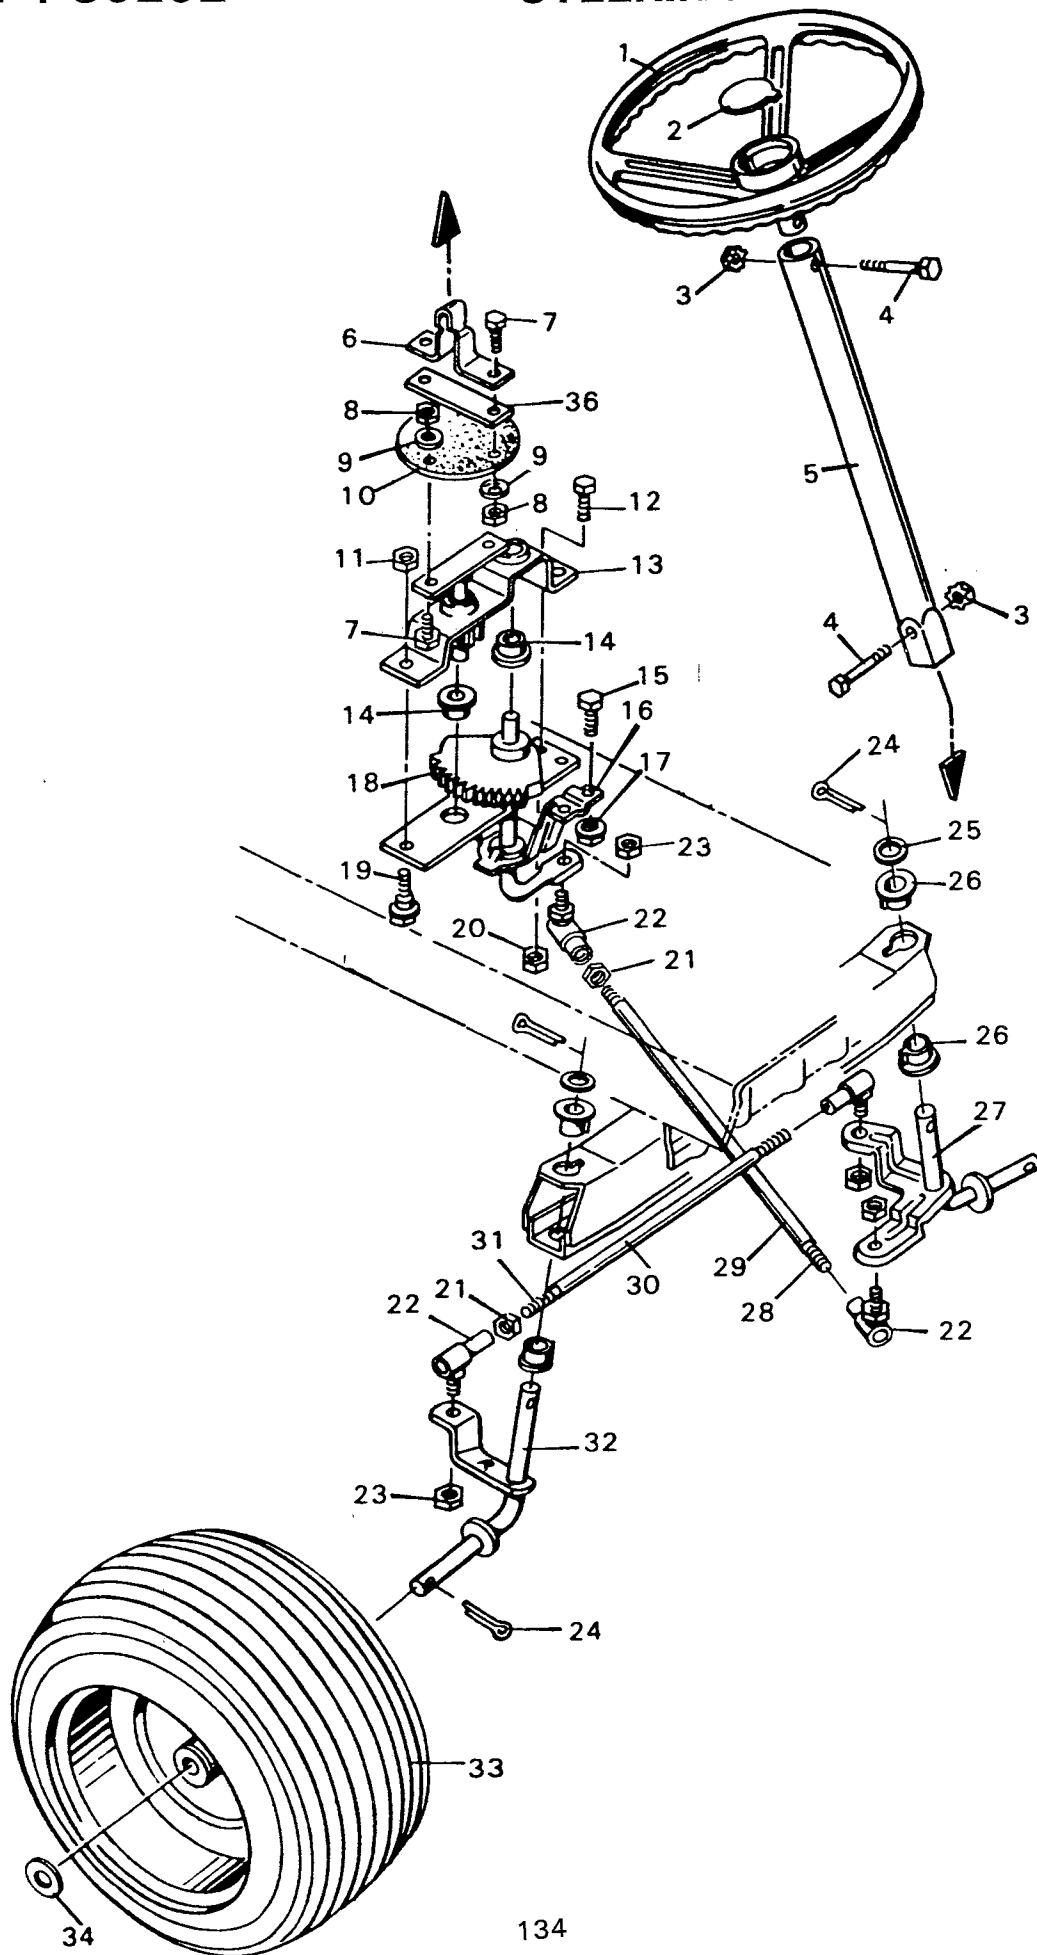

D 6001 3

F-7101

34

134

STEERING PARTS

KEY NO.	DESCRIPTION	PART NO.
1	Steering Wheel	21688
2	Cap, Steering Wheel	24350
3	Keps Nut 5/16" 18	15X76
4	Hex Bolt 5/16" 18X1 3/4"	1X75
5	Steering Post	24345C
6	Uper Steering Coupling	21489
7	Hex Bolt 1/4" 20X7/8"	1X95
8	Locknut 1/4" 20	15X67
9	Formed Washer	23039
10	Steering Disc	21532
11	Flange Locknut 3/8" 16	15X84
12	Hex Bolt 5/16" 18X5/8"	1X45
13	Steering Gear Bracket Assembly	21492
14	Bearing	20587
15	Hex Bolt 5/16" 18X5/8"	1X45
16	Steering Bracket	21693
17	Flange Locknut 5/16" 18	15X79
18	Steering Gear Assembly	21692
19	Shoulder Bolt	9X12
20	Flange Locknut 5/16" 18	15X88
21	Hex Nut	15X61
22	Steering Ball Joint	21031
23	Flange Locknut 3/8" 24	15X87
24	Cotter Pin	30X49
25	Washer	17X83Z
26	Spindle Bearing	23820
27	Left Spindle Assembly	24229
28	Drag Link Rod	21482
29	Sleeve, Tie Rod	156X1
30	Sleeve, Drag Link Rod	156X2
31	Tie Rod	21475
32	Right Spindle Assembly	24228
33	Wheel and Tire Assembly	24378
*	Wheel (Only)	24355E
*	Tire (Only)	24376
*	Valve Stem and Cap	24373
*	Wheel Bearing	24367
*	Tire Tube	407047
34	Washer	17X83Z
36	Coupling Plate	21490

*NOTE: These parts are included with key no. 33. For replacement parts, always give the name on the side of the tire so that the tire tread pattern will be the same.