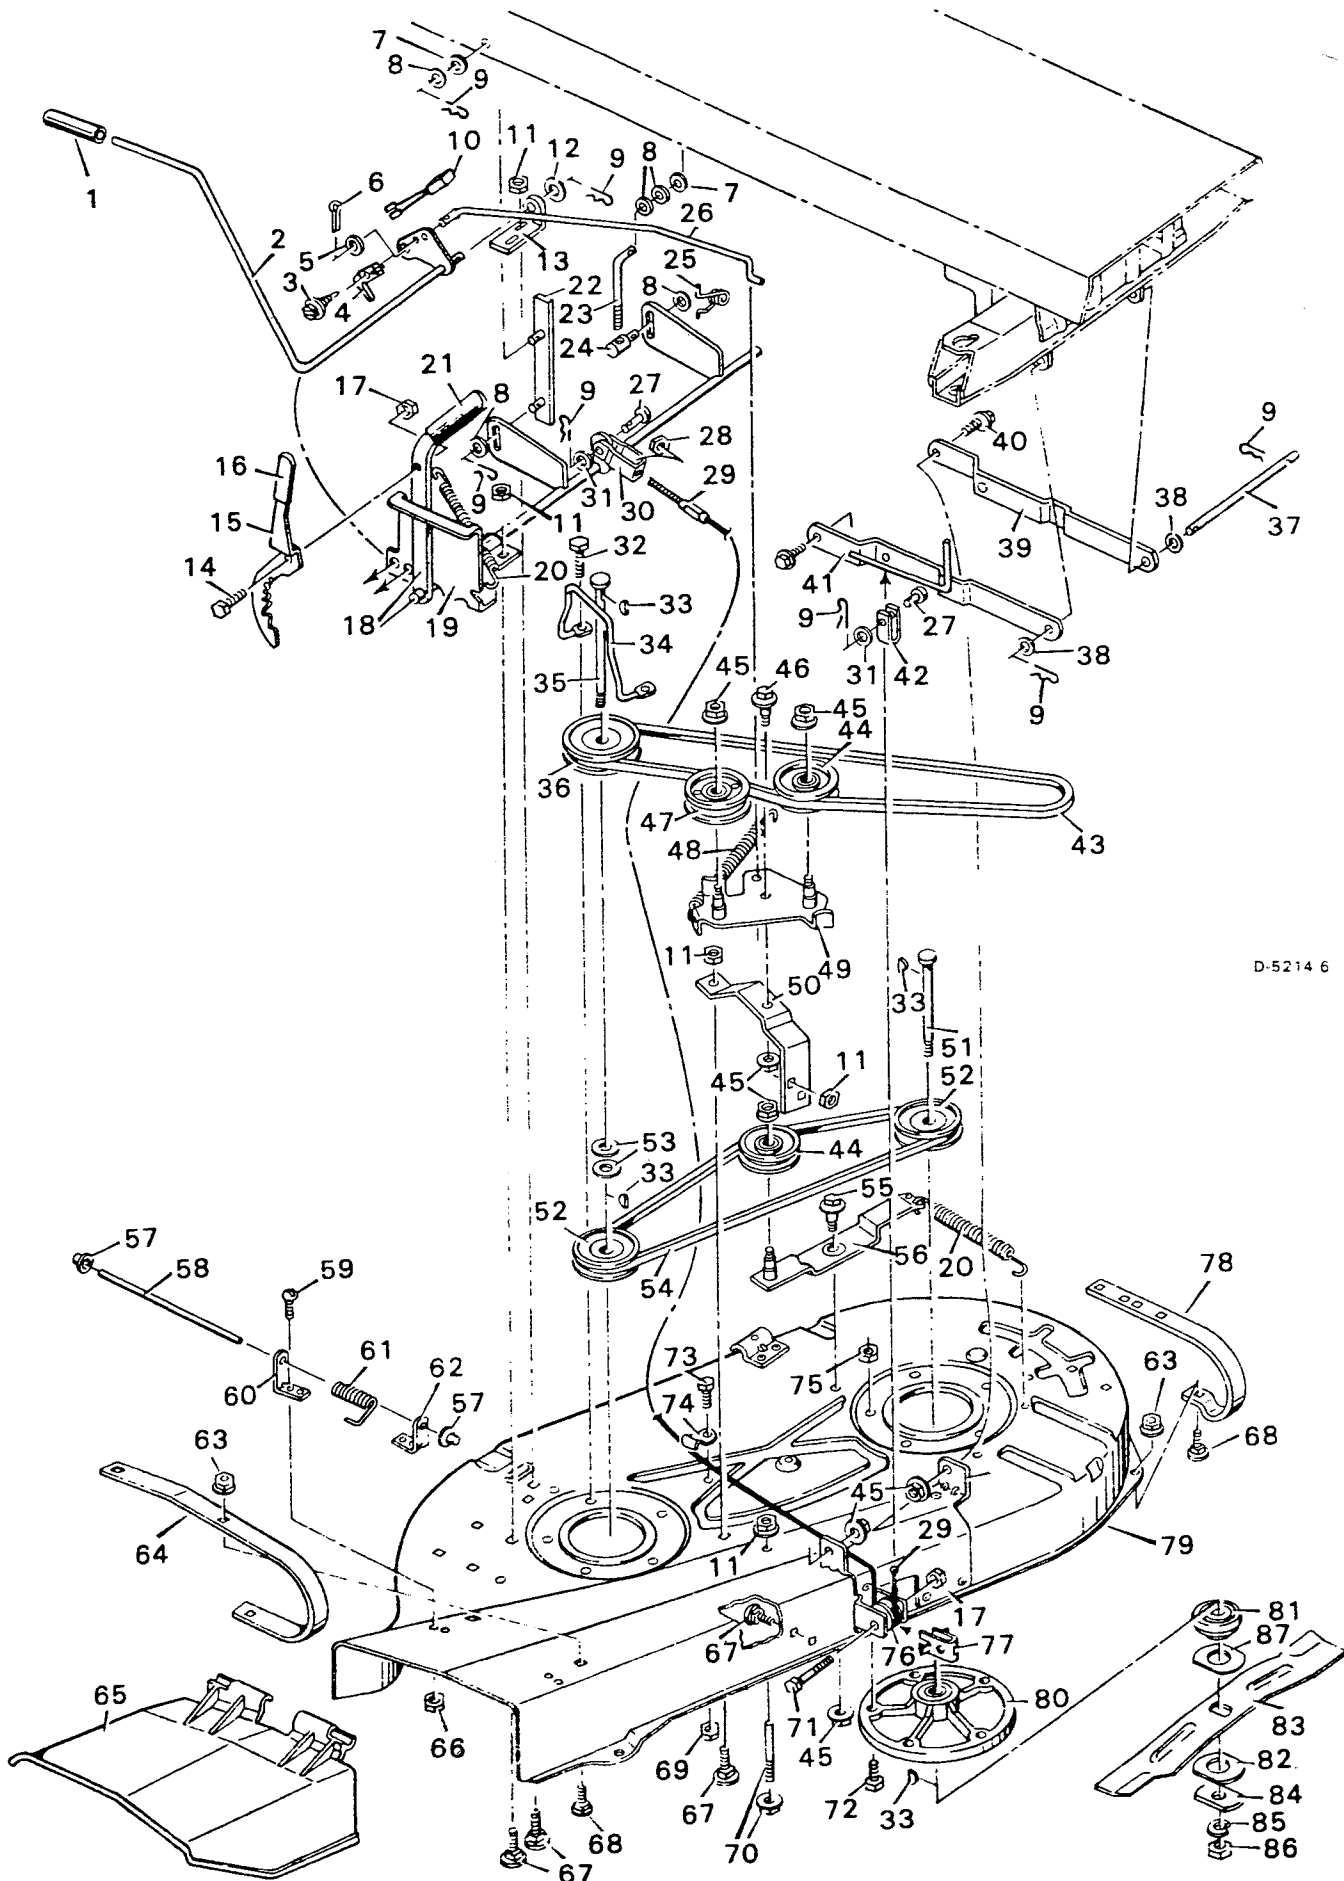

D-5214 6

36 INCH BLADE HOUSING

KEY NO.	DESCRIPTION	PART NO.	KEY NO.	DESCRIPTION	PART NO.
1	Grip, Blade Drive Lever	20476	45	Flange Locknut 3/8" 16	15X84
2	Blade Drive Lever Assembly	24439C	46	Shoulder Bolt 3/8" 16X7/8"	9X12
3	Tap Screw No. 10X1"	26X211	47	Idler Pulley	21409
4	Limit Switch	24527	48	Extension Spring	165X43
6	Cotter Pin	30X20	49	Blade Drive Idler Assembly	24343
7	Washer	10851Z	50	Bracket, Idler Support*	21496
8	Washer	17X124	51	Jackshaft, Short	20616
9	Hair Pin	20692	52	Jackshaft Pulley	21022
10	Jumper Wire	23984	53	Washer	17X87Z
11	Flange Nut 5/16" 18*	15X79	54	Cross Drive Belt	37X3
12	Washer	17X67Z	55	Shoulder Bolt 3/8" 16X7/8"	9X15
13	Bracket*	20934	56	Cross Drive Idler Bracket	21139Z
14	Shoulder Bolt 1/4" 20X7/16"	6X46	57	Push on Cap	28X23
15	Lifter Latch	21591Z	58	Deflector Rod	21198Z
16	Grip, Lifter Latch	20476	59	Machine Screw No. 10 24X1/4"*	4X68
17	Locknut 1/4" 20	15X67	60	Rear Deflector Bracket*	21187
18	Lifter Assembly*	21906	61	Torsional Spring	166X4
19	Lifter Bracket*	21500	62	Front Deflector Bracket*	21186
20	Extension Spring	165X2	63	Flange Locknut 1/4" 20*	15X82
21	Grip, Lifter Assembly	21249	64	Right Skid*	90392
22	Right Hanger Bracket	23251Z	65	Deflector, Blade Housing	21154
23	Adjuster Rod	21918Z	66	Hex Nut No. 10 24*	15X81
24	Adjustable Nut	21920	67	Carriage Bolt 5/16" 18X5/8"*	2X53
25	Torsional Spring	166X16	68	Carriage Bolt 1/4" 20X9/16"*	2X39
26	Clutch Rod Assembly	24449Z	69	Keps Nut 1/4"-20	15X66
27	Clevis Pin	29X93	70	Belt Guide Assembly	24178
28	Hex Nut 5/16" 18	15X2	71	Hex Bolt 1/4" 20X1 3/4"	1X90
29	Lifter Cable	21913	72	Hex Bolt 5/16" 18X1"	1X84
30	Adjustable Clevis	21915Z	73	Hex Bolt 1/4" 20X5/8"	1X38
31	Washer	17X47Z	74	Cable Guide	21953Z
32	Hex Bolt 5/16" 18X1 1/2"	1X102	75	Flange Locknut 5/16" 18	15X88
33	Woodruff Key No. 6	20062	76	Nylon Pulley	21916
34	Belt Guide	23769Z	77	Cable Guide	21917Z
35	Jackshaft, Long	21024	78	Left Skid*	90353
36	Pulley	23538	79	Blade Housing	90388
37	Pull Pin	21912Z	80	Jackshaft Housing Assembly	24384
38	Washer	17X57Z	81	Blade Adapter	20617
39	Support Arm	21911	82	Washer	21673Z
40	Shoulder Bolt 3/8" 16X7/8"	9X14Z	83	Blade 36 Inch	20930
41	Support Arm Assembly	23256	84	Washer	20663Z
42	Clevis	24073Z	85	Lockwasher	18X27
43	Blade Drive Belt	37X24	86	Hex Nut 1/2" 20	15X72
44	Idler Pulley	20613	87	Washer	24614Z
				Complete Blade Housing, Keys 1 to 87	40313Z

*NOTE: These parts are included with key no. 79.