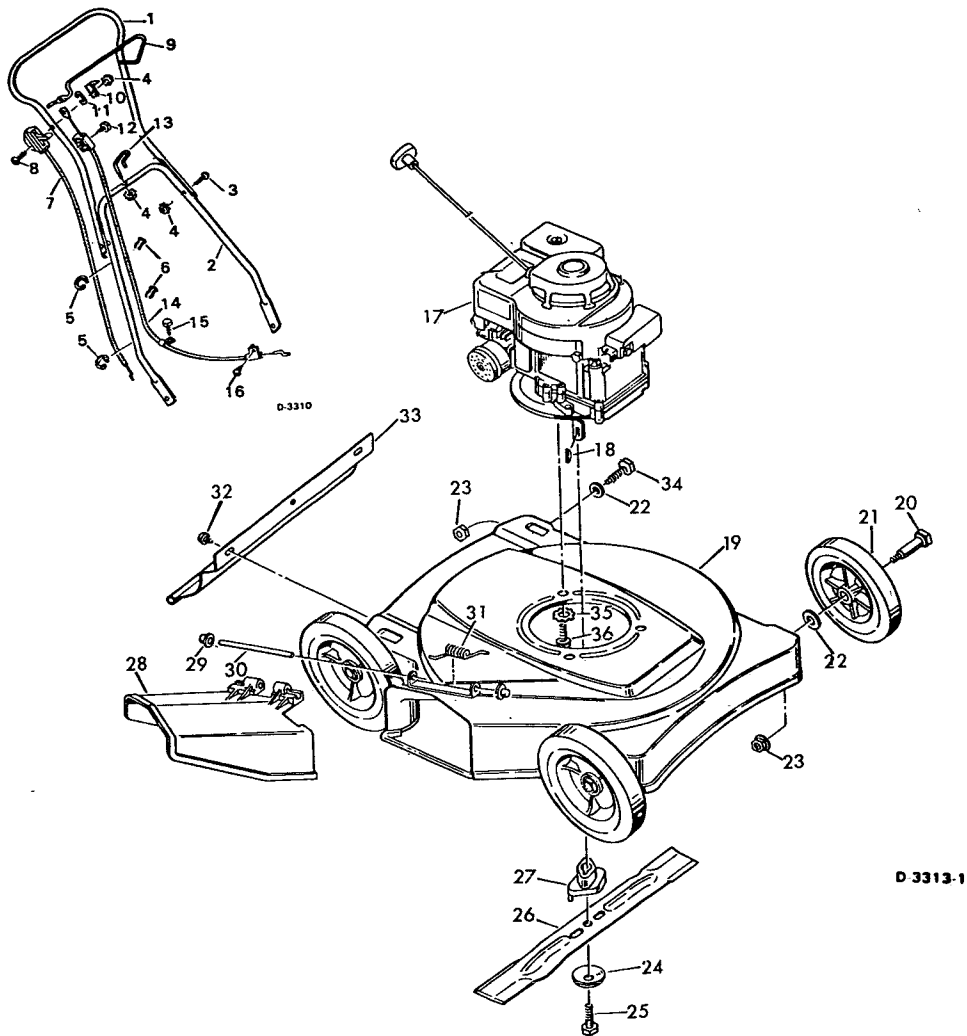

MOWER HOUSING ILLUSTRATION MODEL 3-22321 22"

KEY NO.	DESCRIPTION	PARTS NO.	KEY NO.	DESCRIPTION	PART NO.
1	Upper Handle	42371C	20	Axle Bolt	9X10Z
2	Lower Handle	42562C	21	Wheel and Tire	4217Z
3	Bolt	3X136Z	22	Washer	10851Z
4	Keps Nut	15X66	23	Flange Locknut	15X68
5	Plastic Cable Clamp	22550	24	Blade Washer	17X137
6	Cable Retainer, Metal	42188	25	Hex Bolt	1X68
7	Throttle Control, Slide	42096	26	Blade	20046
8	Bolt	3X105	*27	Blade Adapter	20050
9	Engine Stop Lever	42386C	28	Chute Deflector	20454
10	Handle Stop	42368Z	29	Push On Cap	28X42
11	Hook	75079	30	Pivot Pin	22050Z
12	Screw	26X220	31	Spring	166X5
13	U-Bolt	42361Z	32	Screw	26X219
14	Engine Stop Cable	42363	33	Rear Guard	42587
15	Screw	26X184	34	Bolt	1X70
16	Screw	6X75	35	Washer	19X8
17	Engine	---	36	Engine Bolt	20103
18	Woodruff Key	20062	--	Parts Bag	42600
19	Housing-for Non-folding Handle	70054	--	Owners Manual	F-6234