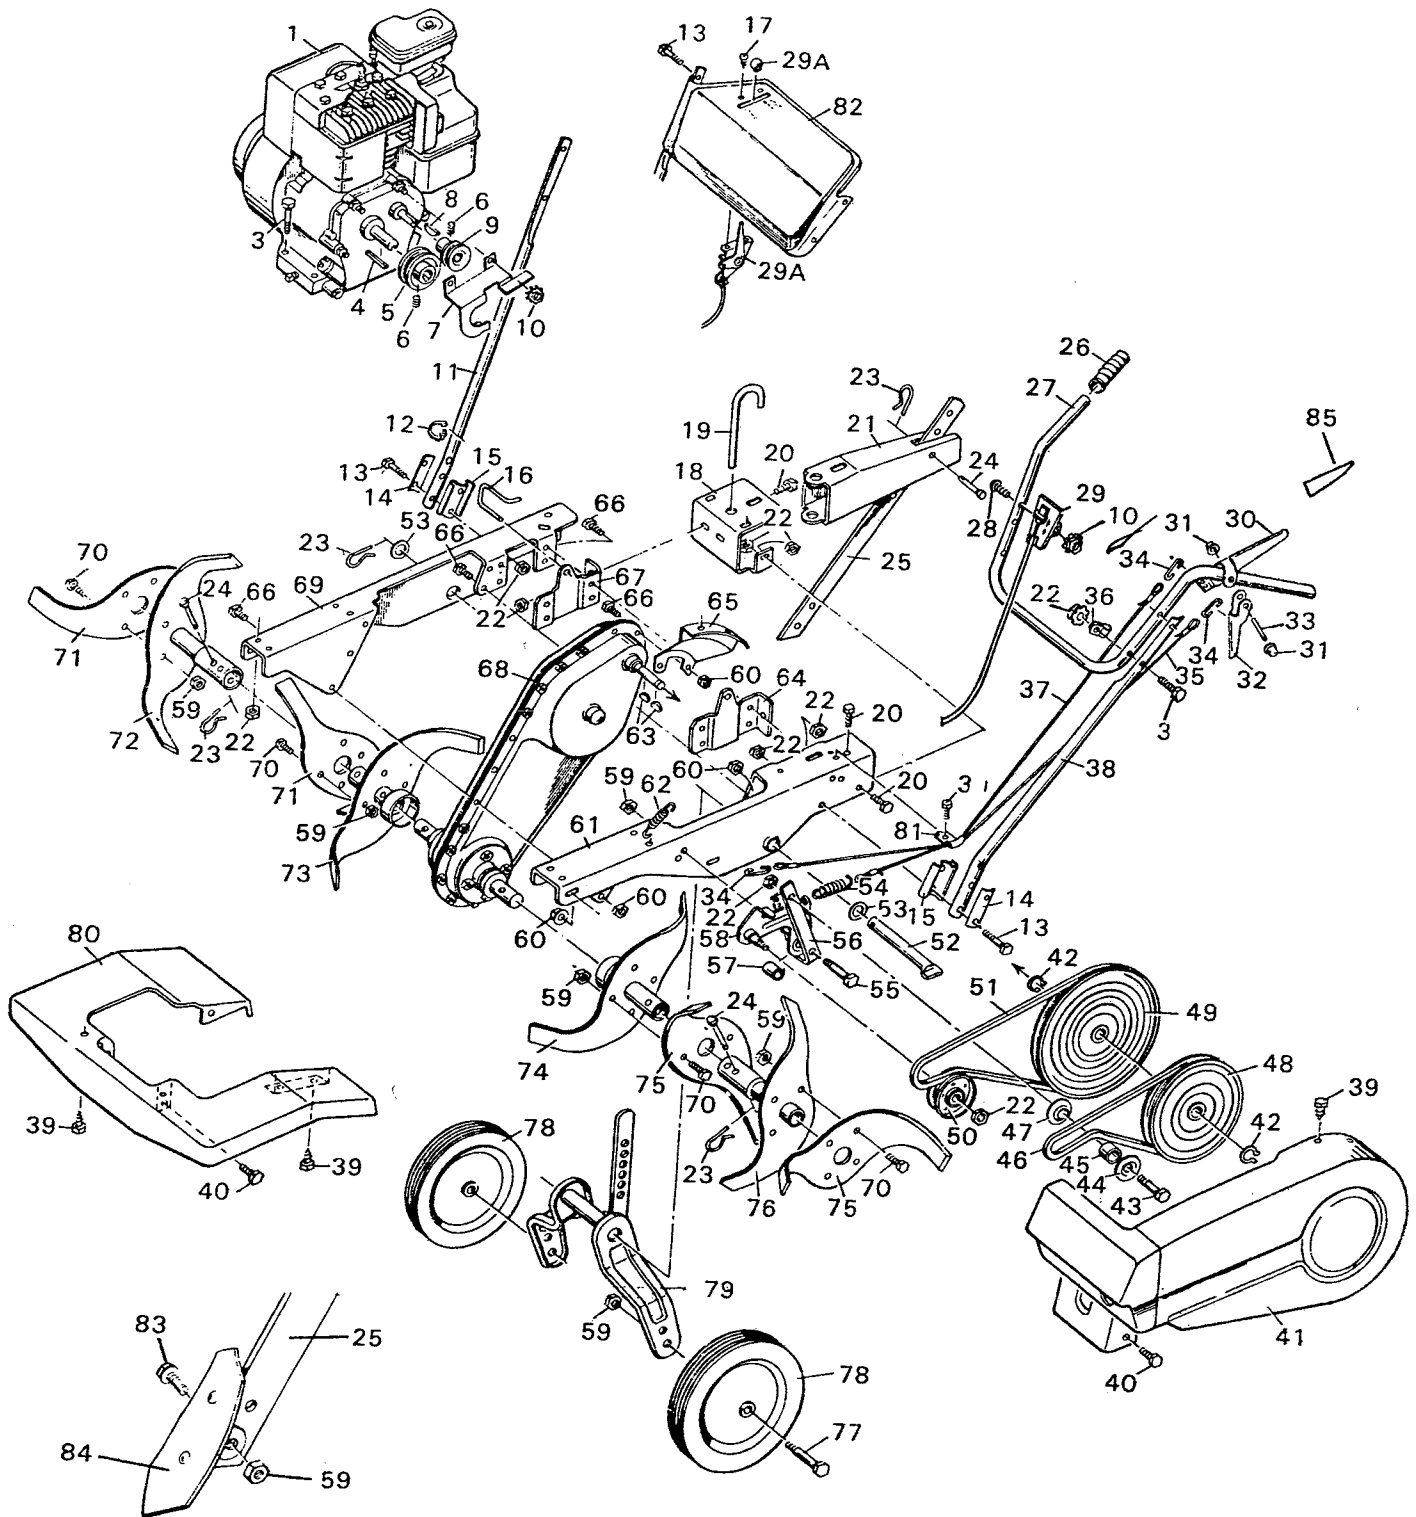

MODEL 3-13051

REPLACEMENT PARTS

MODEL 3-13051

REPLACEMENT PARTS

KEY NO.	DESCRIPTION	PART NO.	KEY NO.	DESCRIPTION	PART NO.
1	Engine†	---	42	Retainer Ring	11X7
3	Hex Bolt 5/16"-18X1 1/2"	1X102	43	Shoulder Bolt	9X1
4	Square Key 3/16"	21553	44	Washer	75141Z
5	Pulley	75074	45	Spacer	75133
6	Set Screw	23X48	46	Belt	37X29
7	Belt Guide	75146Z	47	Washer	75140Z
8	Woodruff Key	75136	48	Pulley	21410
9	Pulley	75132	49	Pulley	75073
10	Keps Nut 1/4"-20	15X66	50	Idler Pulley	75149
11	Right Lower Handle	75064	51	Belt	37X28
12	Tie Strap	32618	52	Pin	75102Z
13	Hex Bolt 5/16"-18X1 7	1X98	53	Washer	17X100Z
14	Handle Clamp	75046Z	54	Spring	165X26
15	Handle Bracket	75045Z	55	Shoulder Bolt	9X10Z
16	Drag Stake Pin	75071Z	56	Idler Bracket	75142Z
17	Screw +	26X36	57	Spacer	75145Z
18	Chassis Bracket	75200	58	Idler Bracket Assembly	75075Z
19	Tail Piece Pin	75082Z	59	Flange Locknut 3/8"-16	15X84
20	Hex Bolt 5/16"-18X5/8"	1X45	60	Stover Locknut 1/4"-20	15X86
21	Tail Piece Assembly	75210	61	Left Chassis	75063
22	Flange Locknut 5/16"-18	15X88	62	Spring	165X27
23	Hair Pin	75336	63	Woodruff Key No. 61	21539
24	Clevis Pin	29X98	64	Left Guide Bracket	75039
25	Drag Stake	75222	65	Rear Bracket	75104
26	Grips	75078	66	Hex Bolt 1/4"-20X7/8"	1X95
27	Upper Handle	75186C	67	Right Guide Bracket	75038
--	Upper Handle for Control Panel	75066C	68	Transmission*	75199
28	Screw 1/4"-20X1 5/8"	3X105	69	Right Chassis	75224
29	Throttle Control	75188	70	Hex Bolt 3/8"-16X3/4"	1X85
29A	Throttle Control for Control Panel	75094PA	71	Tine - Stamped Z	75409
29	Knob - Throttle Control	20339	72	Right Outside Tine & Hub	75220
30	Clutch Lever	75077Z	73	Right Inside Tine & Hub	75215
31	Push On Cap	28X42	74	Left Inside Tine & Hub	75213
32	Reverse Lever	75144Z	75	Tine - Stamped X	75408
33	Clutch Lever Pin	75137Z	76	Left Outside Tine & Hub	75218
34	Cable Hook	75079	77	Axle Bolt	75048
35	Reverse Cable	75148	78	Wheel & Tire	75047
36	Cable Guide	75143Z	79	Wheel Bracket Assembly	75098
37	Clutch Cable Unit	75457	80	Tine Shield - Optional	75277
38	Left Lower Handle	75065C	81	Cable Guide	21953Z
39	Screw	26X195	82	Control Panel - Optional	75095
40	Hex Bolt 1/4"-20X5/8"	1X38	83	Hex Bolt 3/8"-16X1 1/4"	1X97
41	Belt Guard Assembly	75122	84	Furrow Opener Blade	75171
--	Belt Guard Assembly for optional Tine Shield	75176	85	Vinyl Sleeve	75456
			--	Owner's Manual	F-6453
			--	Parts Bag	75230