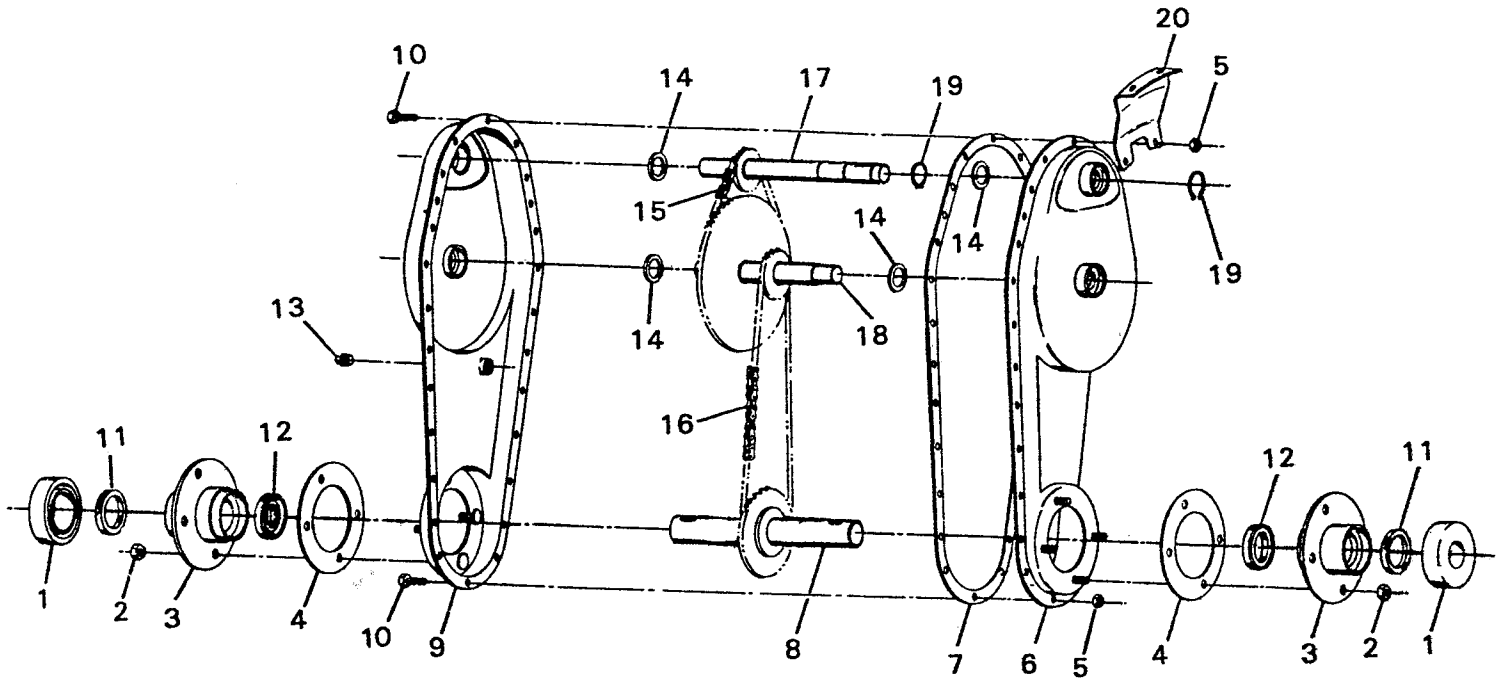

TRANSMISSION MODEL 75199 – 75407

KEY NO.	MODEL 3-75199 PART NO.	MODEL 3-75407 PART NO.	DESCRIPTION
1	75014	75014	Dust Cap
2	15X88	15X88	Flange Locknut (.31-18NC)
3	75194	75194	Flange and Bearing Assembly
4	75015	75015	Flange Gasket
5	15X89	15X89	Flange Locknut (.25-20NC-2)
6	75033	75432	Left Hand Drive Housing and Bearing Assembly
7	75030	75030	Drive Housing Gasket
8	75203	75403	Tine Shaft Assembly
9	75032	75433	Right Hand Drive Housing and Bearing Assembly
10	1X119	1X119	Hex Bolt (.25-20NCX.625 Grade 8)
11	75013	75013	Felt Washer
12	75029	75029	Rubber Seal
13	75088	75088	Plug-Transmission Oil
14	75031	75031	Thrust Washer
15	75115	75415	Chain and Link Assembly
16	75114	75414	Chain and Link Assembly
17	75139	75017	Input Shaft Assembly (for 75165)
18	75016	75016	Idler Shaft Assembly
19	11X7	11X7	Retainer Ring (.625 D Shaft)
20	75104	75442	Rear Belt Guard Bracket