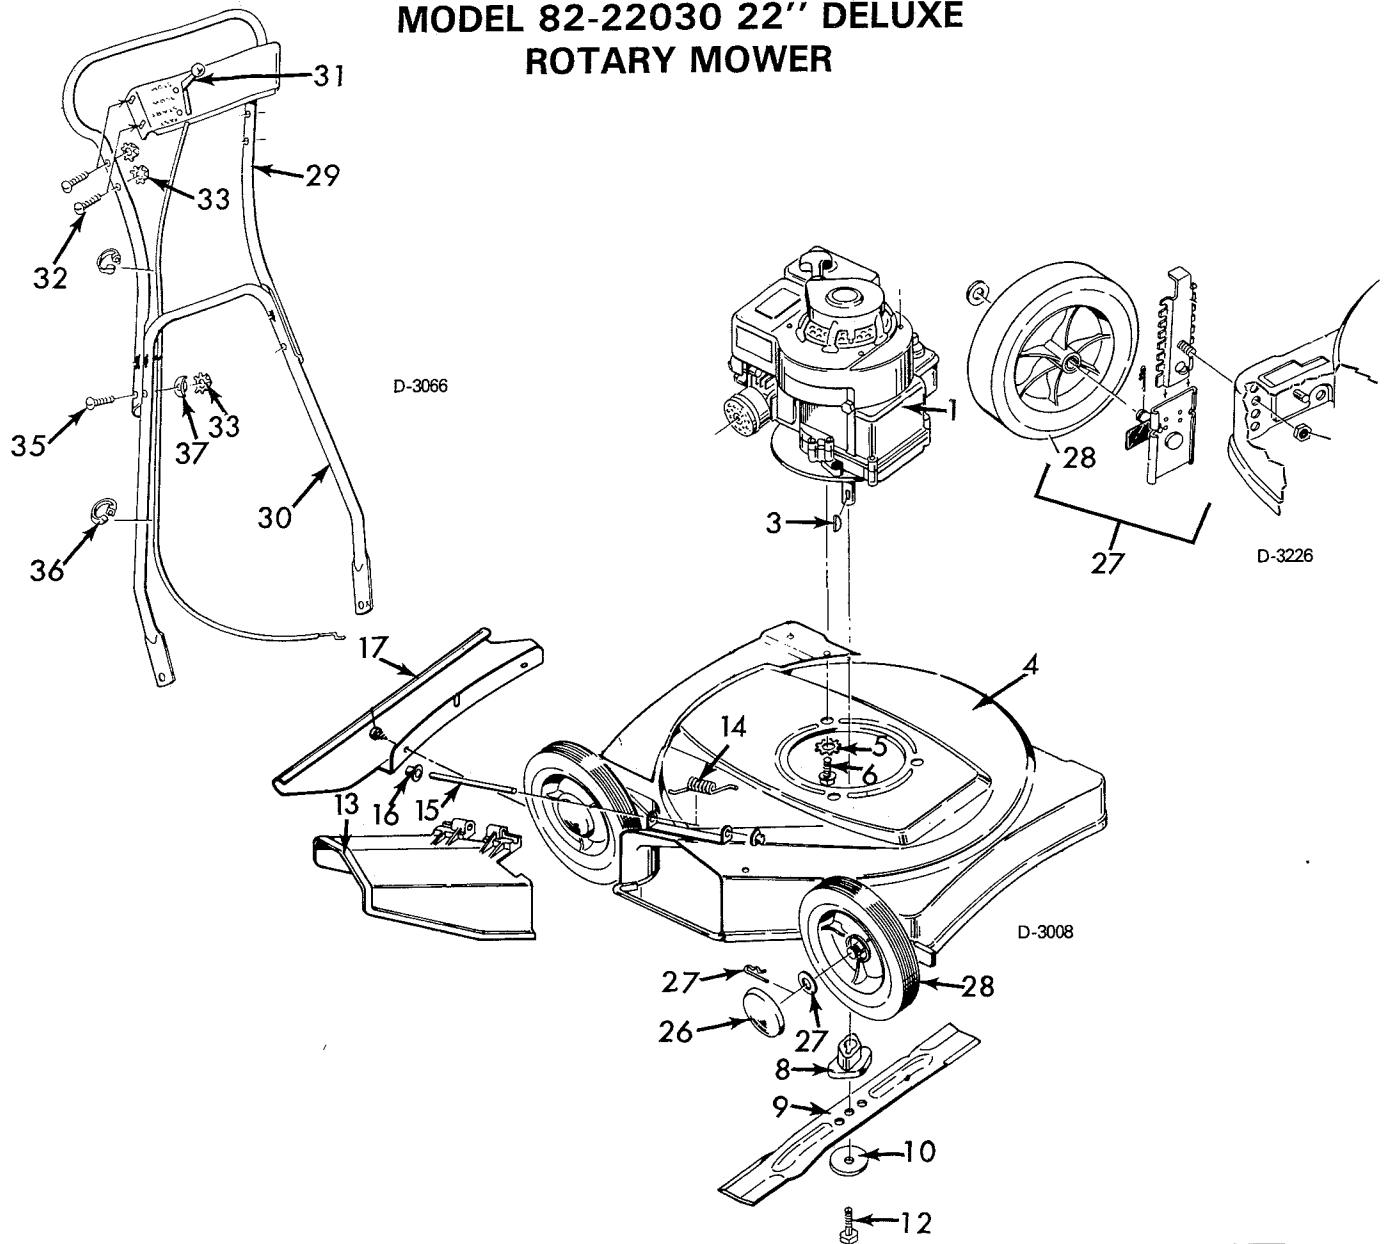

**MODEL 82-22030 22" DELUXE  
ROTARY MOWER**

Key No.	Model 82-22030 Part No.	Description	Key No.	Model 82-22030 Part No.	Description
1	----	Engine	26	20107	Hub Cap
3	20062	Woodruff Key	27	400251	Wheel Adjuster - Right Front & Left Rear*
4	70039	Housing Assy.	27	400252	Wheel Adjuster - Left Front & Right Rear*
5	19X8	Shakeproof Washer	28	20104	Wheel & Tire
6	20103	Engine Bolt	29	42191C	Upper Handle Assembly
8	20050	Blade Adapter	30	42199C	Lower Handle Assembly
9	20046	Blade	31	402013	Control & Cable
10	17X137Z	Washer	32	3X97Z	Bolt
12	1X68	Blade Adaptor Bolt	33	15X66	Keps Nut
13	20454	Chute Deflector	35	3X136Z	Screw
14	166X5	Torsion Spring	36	22550	Cable Clips
15	22050Z	Pivot Pin	37	17X132Z	Formed Washer
16	28X42	Push-On-Cap		42121	Parts Bag
17	407018	Rear Guard		F-5612	Owners Manual

\*Note: See page 18 for Wheel Adjuster Replacement Parts.

**DELUXE WHEEL ADJUSTER ASSEMBLY**  
**MODEL 400246 - SIDE BAGGER**  
**400247 - REAR BAGGER**

KEY NO.	MODEL 400246	MODEL 400247	DESCRIPTION
1	17X102Z	17X102Z	Washer
2	20101	20101	Hair Pin
3	9X9	9X18	Shoulder Bolt
4	22956Z	22956Z	Arm and Axle Assembly
5	20065	20065	Lever Spring Knob
6	20113Z	42007Z	Index Plate Assembly
7	15X12	15X12	Flange Locknut
8	15X84Z	15X84Z	Locknut
9	---	---	---

**STANDARD WHEEL ADJUSTER ASSEMBLY**  
**MODELS 400251 & 400252**

Key No.	Part No.	Description
1	17X102Z	Washer
2	20101	Hair Pin
3	42102Z	Wheel Bracket Assembly - Right Front or Left Rear
	42103Z	Wheel Bracket Assembly - Left Front or Right Rear
4	42104Z	Index Plate Assembly
1-4	400251	Wheel Adjuster Assembly Right Front or Left Rear
1-4	400252	Wheel Adjuster Assembly Left Front or Right Rear
5	15X84Z	Flange Locknut