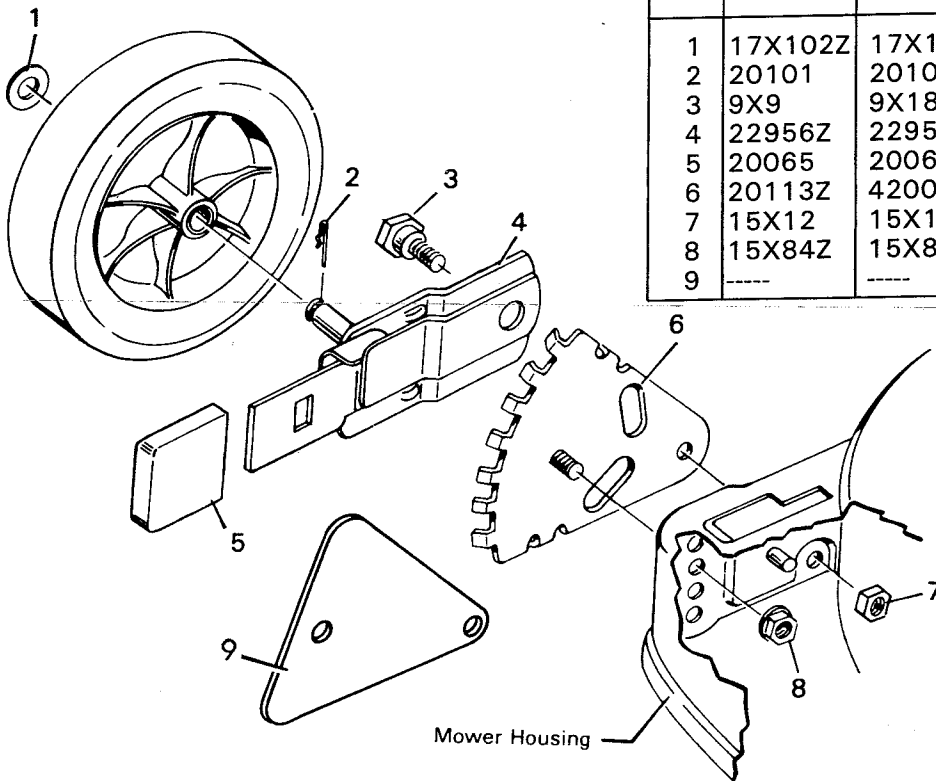

**MODEL 82-22030 22" DELUXE  
ROTARY MOWER**

Key No.	Model 82-22030 Part No.	Description	Key No.	Model 82-22030 Part No.	Description
1	----	Engine	26	20107	Hub Cap
3	20062	Woodruff Key	27	400251	Wheel Adjuster - Right Front & Left Rear*
4	70039	Housing Assy.	27	400252	Wheel Adjuster - Left Front & Right Rear*
5	19X8	Shakeproof Washer	28	20104	Wheel & Tire
6	20103	Engine Bolt	29	42191C	Upper Handle Assembly
8	20050	Blade Adapter	30	42199C	Lower Handle Assembly
9	20046	Blade	31	402013	Control & Cable
10	17X137Z	Washer	32	3X97Z	Bolt
12	1X68	Blade Adaptor Bolt	33	15X66	Keps Nut
13	20454	Chute Deflector	35	3X136Z	Screw
14	166X5	Torsion Spring	36	22550	Cable Clips
15	22050Z	Pivot Pin	37	17X132Z	Formed Washer
16	28X42	Push-On-Cap		42121	Parts Bag
17	407018	Rear Guard		F-5612	Owners Manual

\*Note: See page 18 for Wheel Adjuster Replacement Parts.

**DELUXE WHEEL ADJUSTER ASSEMBLY**  
**MODEL 400246 - SIDE BAGGER**  
**400247 - REAR BAGGER**

KEY NO.	MODEL 400246	MODEL 400247	DESCRIPTION
1	17X102Z	17X102Z	Washer
2	20101	20101	Hair Pin
3	9X9	9X18	Shoulder Bolt
4	22956Z	22956Z	Arm and Axle Assembly
5	20065	20065	Lever Spring Knob
6	20113Z	42007Z	Index Plate Assembly
7	15X12	15X12	Flange Locknut
8	15X84Z	15X84Z	Locknut
9	---	---	---

**STANDARD WHEEL ADJUSTER ASSEMBLY**  
**MODELS 400251 & 400252**

Key No.	Part No.	Description
1	17X102Z	Washer
2	20101	Hair Pin
3	42102Z	Wheel Bracket Assembly - Right Front or Left Rear
	42103Z	Wheel Bracket Assembly - Left Front or Right Rear
4	42104Z	Index Plate Assembly
1-4	400251	Wheel Adjuster Assembly Right Front or Left Rear
1-4	400252	Wheel Adjuster Assembly Left Front or Right Rear
5	15X84Z	Flange Locknut