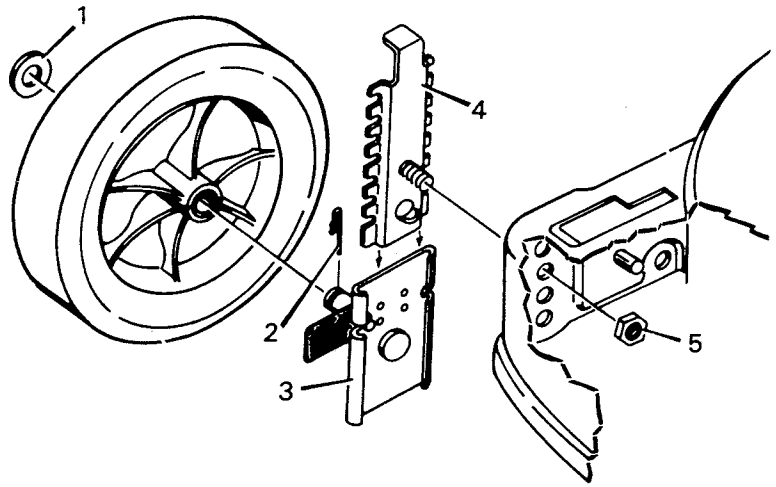

**MODEL 82-22030 22" DELUXE  
ROTARY MOWER**

Key No.	Model 82-22030 Part No.	Description	Key No.	Model 82-22030 Part No.	Description
1	----	Engine	26	20107	Hub Cap
3	20062	Woodruff Key	27	400251	Wheel Adjuster - Right Front & Left Rear*
4	70039	Housing Assy.	27	400252	Wheel Adjuster - Left Front & Right Rear*
5	19X8	Shakeproof Washer	28	20104	Wheel & Tire
6	20103	Engine Bolt	29	42191C	Upper Handle Assembly
8	20050	Blade Adapter	30	42199C	Lower Handle Assembly
9	20046	Blade	31	402013	Control & Cable
10	17X137Z	Washer	32	3X97Z	Bolt
12	1X68	Blade Adaptor Bolt	33	15X66	Keps Nut
13	20454	Chute Deflector	35	3X136Z	Screw
14	166X5	Torsion Spring	36	22550	Cable Clips
15	22050Z	Pivot Pin	37	17X132Z	Formed Washer
16	28X42	Push-On-Cap		42121	Parts Bag
17	407018	Rear Guard		F-5612	Owners Manual

\*Note: See page 18 for Wheel Adjuster Replacement Parts.

**DELUXE WHEEL ADJUSTER ASSEMBLY**  
**MODEL 400246 - SIDE BAGGER**  
**400247 - REAR BAGGER**

KEY NO.	MODEL 400246	MODEL 400247	DESCRIPTION
1	17X102Z	17X102Z	Washer
2	20101	20101	Hair Pin
3	9X9	9X18	Shoulder Bolt
4	22956Z	22956Z	Arm and Axle Assembly
5	20065	20065	Lever Spring Knob
6	20113Z	42007Z	Index Plate Assembly
7	15X12	15X12	Flange Locknut
8	15X84Z	15X84Z	Locknut
9	---	---	---

**STANDARD WHEEL ADJUSTER ASSEMBLY**  
**MODELS 400251 & 400252**

Key No.	Part No.	Description
1	17X102Z	Washer
2	20101	Hair Pin
3	42102Z	Wheel Bracket Assembly - Right Front or Left Rear
	42103Z	Wheel Bracket Assembly - Left Front or Right Rear
4	42104Z	Index Plate Assembly
1-4	400251	Wheel Adjuster Assembly Right Front or Left Rear
1-4	400252	Wheel Adjuster Assembly Left Front or Right Rear
5	15X84Z	Flange Locknut