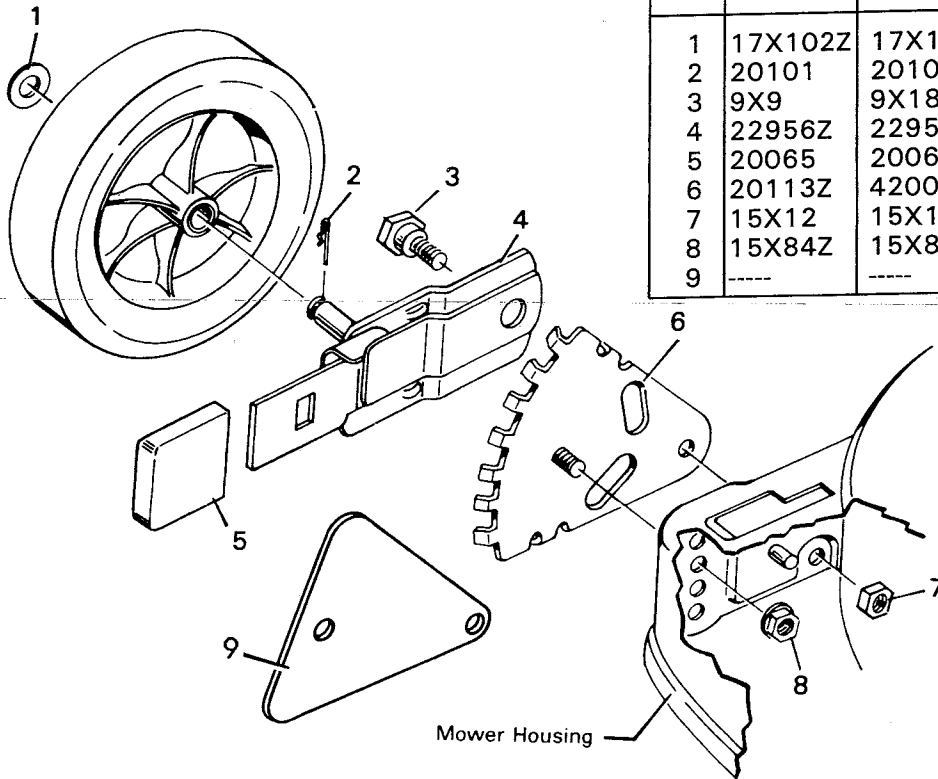

DELUXE WHEEL ADJUSTER ASSEMBLY
MODEL 400246 - SIDE BAGGER
400247 - REAR BAGGER

KEY NO.	MODEL 400246	MODEL 400247	DESCRIPTION
1	17X102Z	17X102Z	Washer
2	20101	20101	Hair Pin
3	9X9	9X18	Shoulder Bolt
4	22956Z	22956Z	Arm and Axle Assembly
5	20065	20065	Lever Spring Knob
6	20113Z	42007Z	Index Plate Assembly
7	15X12	15X12	Flange Locknut
8	15X84Z	15X84Z	Locknut
9	----	----	

STANDARD WHEEL ADJUSTER ASSEMBLY
MODELS 400251 & 400252

Key No.	Part No.	Description
1	17X102Z	Washer
2	20101	Hair Pin
3	42102Z	Wheel Bracket Assembly - Right Front or Left Rear
	42103Z	Wheel Bracket Assembly - Left Front or Right Rear
4	42104Z	Index Plate Assembly
1-4	400251	Wheel Adjuster Assembly - Right Front or Left Rear
1-4	400252	Wheel Adjuster Assembly - Left Front or Right Rear
5	15X84Z	Flange Locknut