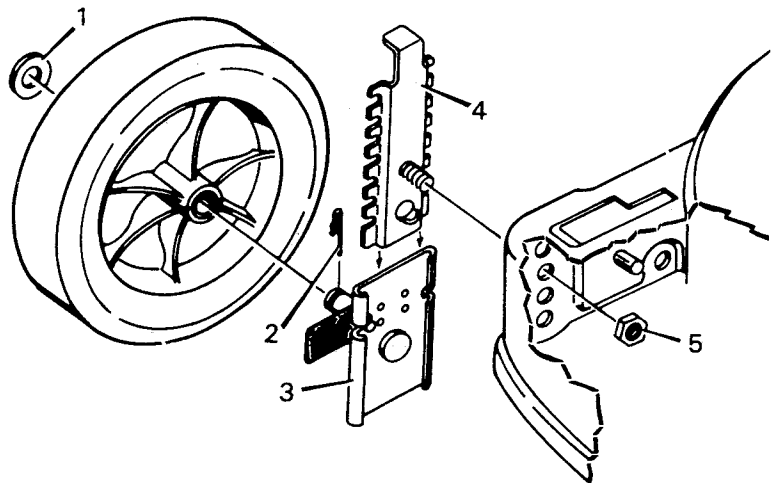

DELUXE WHEEL ADJUSTER ASSEMBLY
MODEL 400246 - SIDE BAGGER
400247 - REAR BAGGER

KEY NO.	MODEL 400246	MODEL 400247	DESCRIPTION
1	17X102Z	17X102Z	Washer
2	20101	20101	Hair Pin
3	9X9	9X18	Shoulder Bolt
4	22956Z	22956Z	Arm and Axle Assembly
5	20065	20065	Lever Spring Knob
6	20113Z	42007Z	Index Plate Assembly
7	15X12	15X12	Flange Locknut
8	15X84Z	15X84Z	Locknut
9	----	----	

STANDARD WHEEL ADJUSTER ASSEMBLY
MODELS 400251 & 400252

Key No.	Part No.	Description
1	17X102Z	Washer
2	20101	Hair Pin
3	42102Z	Wheel Bracket Assembly - Right Front or Left Rear
	42103Z	Wheel Bracket Assembly - Left Front or Right Rear
4	42104Z	Index Plate Assembly
1-4	400251	Wheel Adjuster Assembly - Right Front or Left Rear
1-4	400252	Wheel Adjuster Assembly - Left Front or Right Rear
5	15X84Z	Flange Locknut