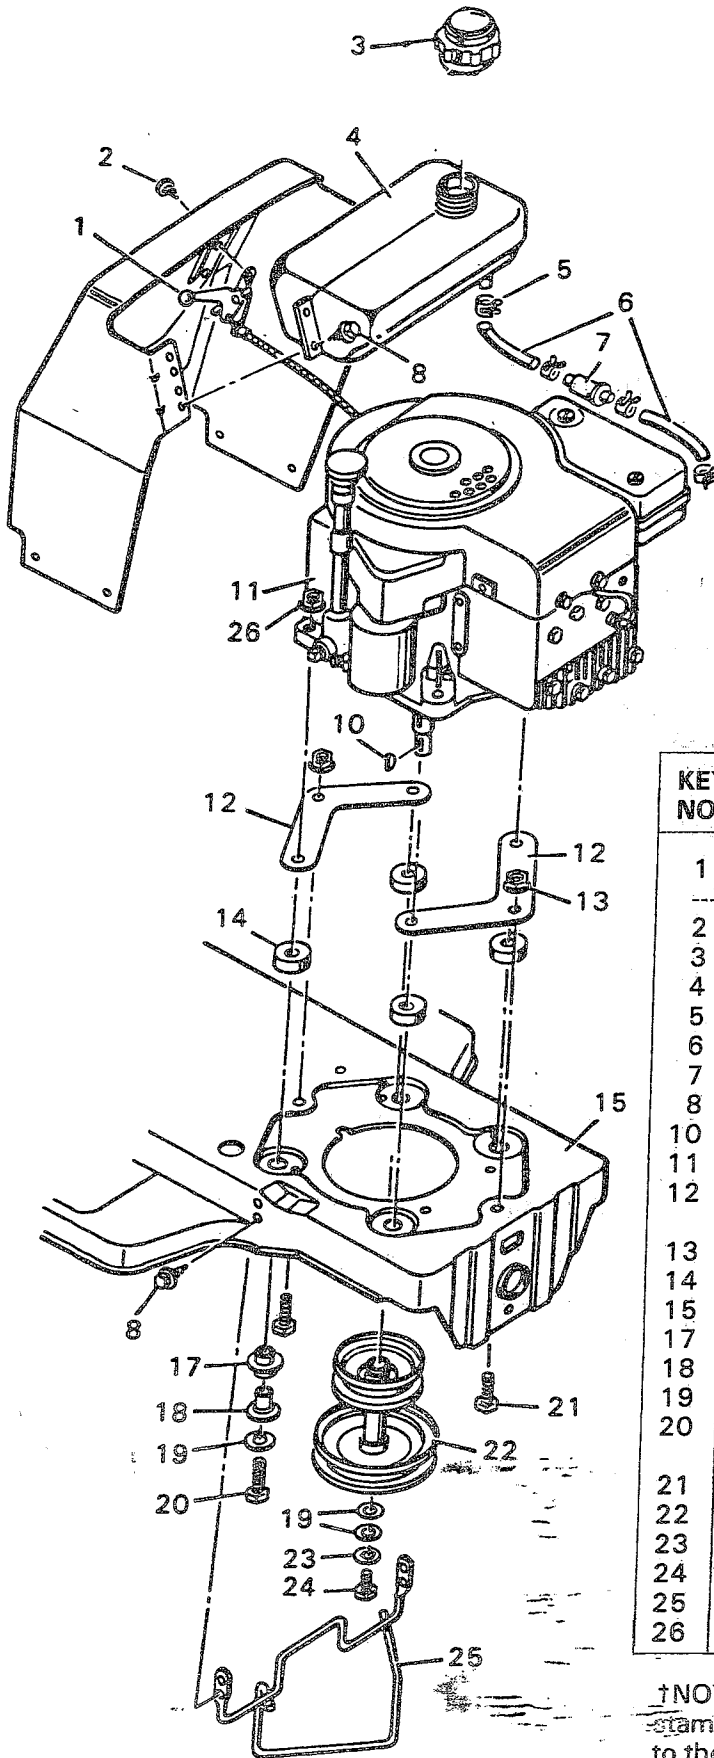

MODEL NO. 81-30334

81-36334

81-36336

ENGINE MOUNT

KEY NO.	81-30334	81-36334 81-36336	DESCRIPTION
1	90095	90095	Throttle Control & Cable
---	20339	20339	Knob - Throttle Control
2	26X159	26X159	Tapping Screw
3	23711	23711	Gas Cap
4	23300	23300	Gas Tank
5	23713	23713	Hose Clamp
6	23715	23715	Fuel Line
7	24159	24159	Filter
8	26X214	26X214	Tapping Screw
10	20062	20062	Woodruff Key No. 6
11	-----	-----	Engine†
12	90023Z	90023Z	Strap
13	15X88	15X88	Flange Locknut 5/16"-18
14	24589	24589	Rubber Load Mount
15	90000	90000	Frame Channel
17	24590	24590	Rubber Rebound Mount
18	24591	24591	Spacer Tube
19	10851Z	10851Z	Washer
20	1X107	1X107	Hex Bolt - Engine Mount 5/16"-24X2 1/2"
21	1X45	1X45	Hex Bolt 5/16"-18X5/8"
22	90005Z	90005Z	Stack Pulley Assembly
23	19X39	19X39	Shakeproof Washer
24	1X20	1X20	Hex Bolt 3/8"-24X1"
25	90276Z	90075Z	Belt Guide Assembly
26	15X90	15X90	Flange Locknut 5/8"-24

†NOTE: Your Engine Model, Type & Code Number is stamped on the Blower Housing. All parts pertaining to the engine are available from the Briggs and Stratton parts and Service Station listed in the yellow pages of the classified Telephone Directory.