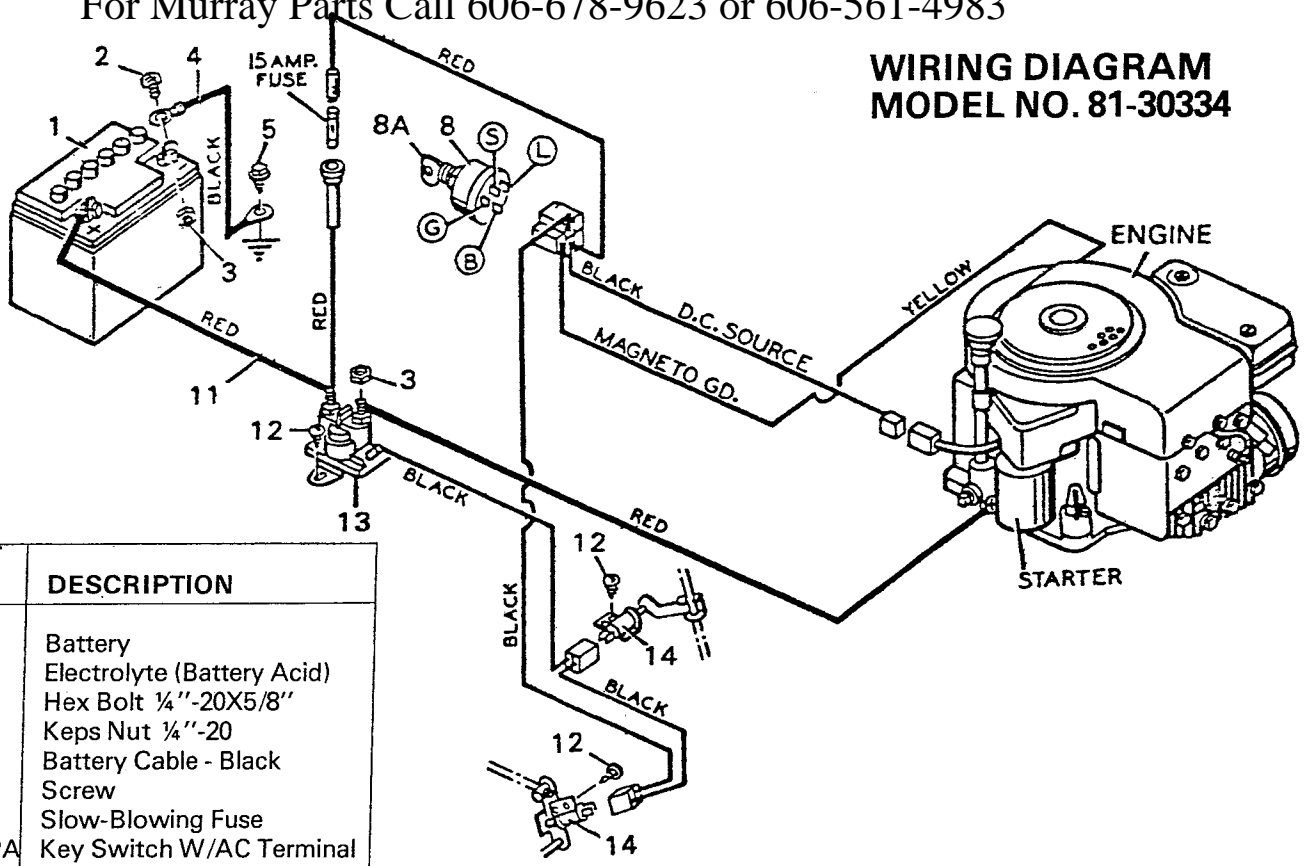

**WIRING DIAGRAM
MODEL NO. 81-30334**

KEY NO.	PART NO.	DESCRIPTION
1	23095	Battery
--	24903	Electrolyte (Battery Acid)
2	1X38	Hex Bolt 1/4"-20X5/8"
3	15X66	Keps Nut 1/4"-20
4	24X9	Battery Cable - Black
5	26X49	Screw
6	23752	Slow-Blowing Fuse
8	21064PA	Key Switch W/AC Terminal
8A	20729	Key & Ring-Only
11	24X17	Battery Cable
12	26X185	Screw
13	24285	Solenoid
14	24273	Safety Switch
--	90266	Wiring Harness