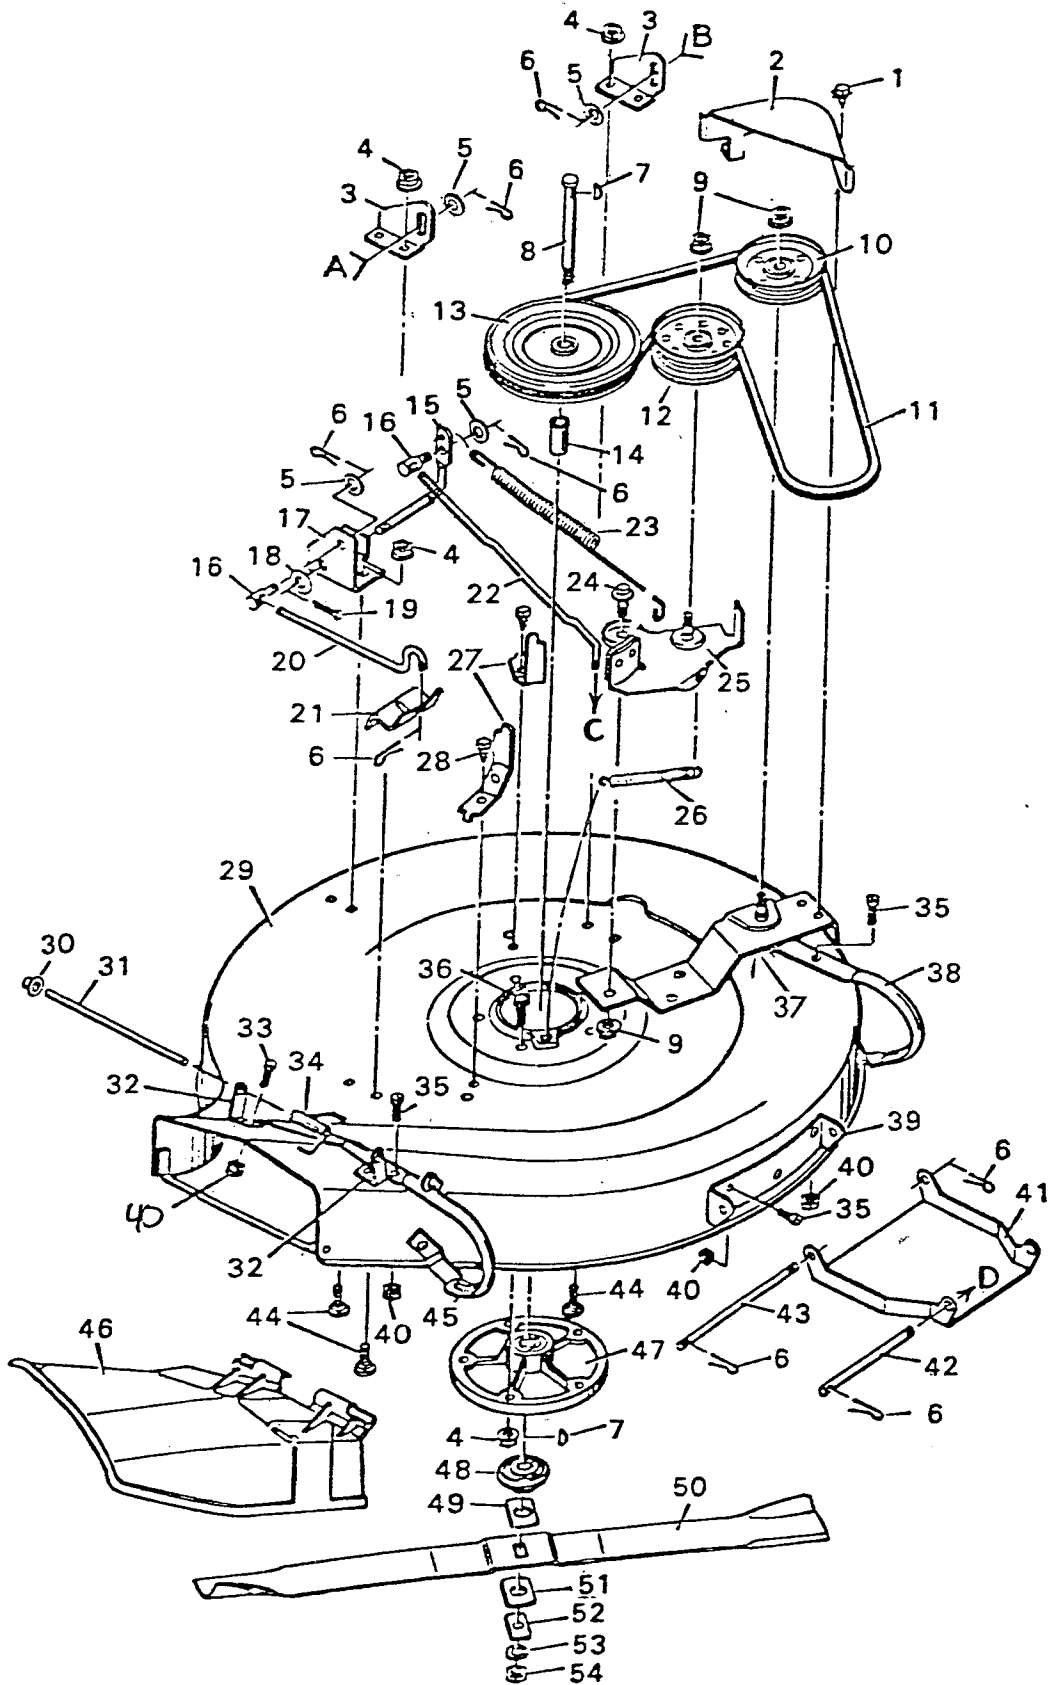

See page 62 for Parts List.

PARTS LIST

KEY NO.	PART NO.	DESCRIPTION
1	26X214	Tapping Screw
2	90260	Pulley Cover
3	90103	Lifter Bracket
4	15X88	Flange Locknut $\frac{5}{16}$"-18
5	17X53Z	Washer
6	75336	Hairpin
7	20062	Woodruff Key No. 6
8	24578	Jackshaft
9	15X84	Flange Locknut $\frac{3}{8}$"-16
10	90243	Pulley
11	37X34	Blade Drive Belt
12	90118	Idler Pulley
13	90242	Pulley
14	24533Z	Jackshaft Spacer
15	90252Z	Pivot Lever
16	21920	Adjusting Nut
17	90254	Rear Support Bracket
18	17X102Z	Washer
19	30X20	Cotter Pin
20	90261Z	Deck Link
21	90262Z	Link Retainer
22	90253Z	Control Rod
23	90255	Spring
24	9X15	Shoulder Bolt
25	90259	Brake & idler Assembly
26	90256	Extension Spring
27	24518Z	Belt Guide
28	26X49	Screw
29	90265	Mower Housing Assembly
	407917	Complete Blade Housing Assembly
30	28X23	Push On Cap
31	21197Z	Deflector Rod
32	21185	Chute Deflector Bracket*
33	4X21	Machine Screw*
34	21189	Torsion Spring
35	1X38	Hex Bolt*
36	1X84	Hex Bolt
37	90257	Idler Mount Assembly*
38	24633	L.H. Skid*
39	90233	Front Hanger Bracket*
40	15X67	Locknut*
41	90232	Hanger
42	90133Z	Hanger Rod
43	90107Z	Hanger Rod
44	2X53	Carriage Bolt
45	24634	R.H. Skid*
46	24540	Chute Deflector
47	20551	Jackshaft Housing Assembly
48	20617	Blade Adapter
49	24614Z	Washer
50	24525	Blade - 30-inch
51	21673Z	Washer
52	20663Z	Blade Washer
53	18X27	Lockwasher
54	15X72	Blade Mount Nut