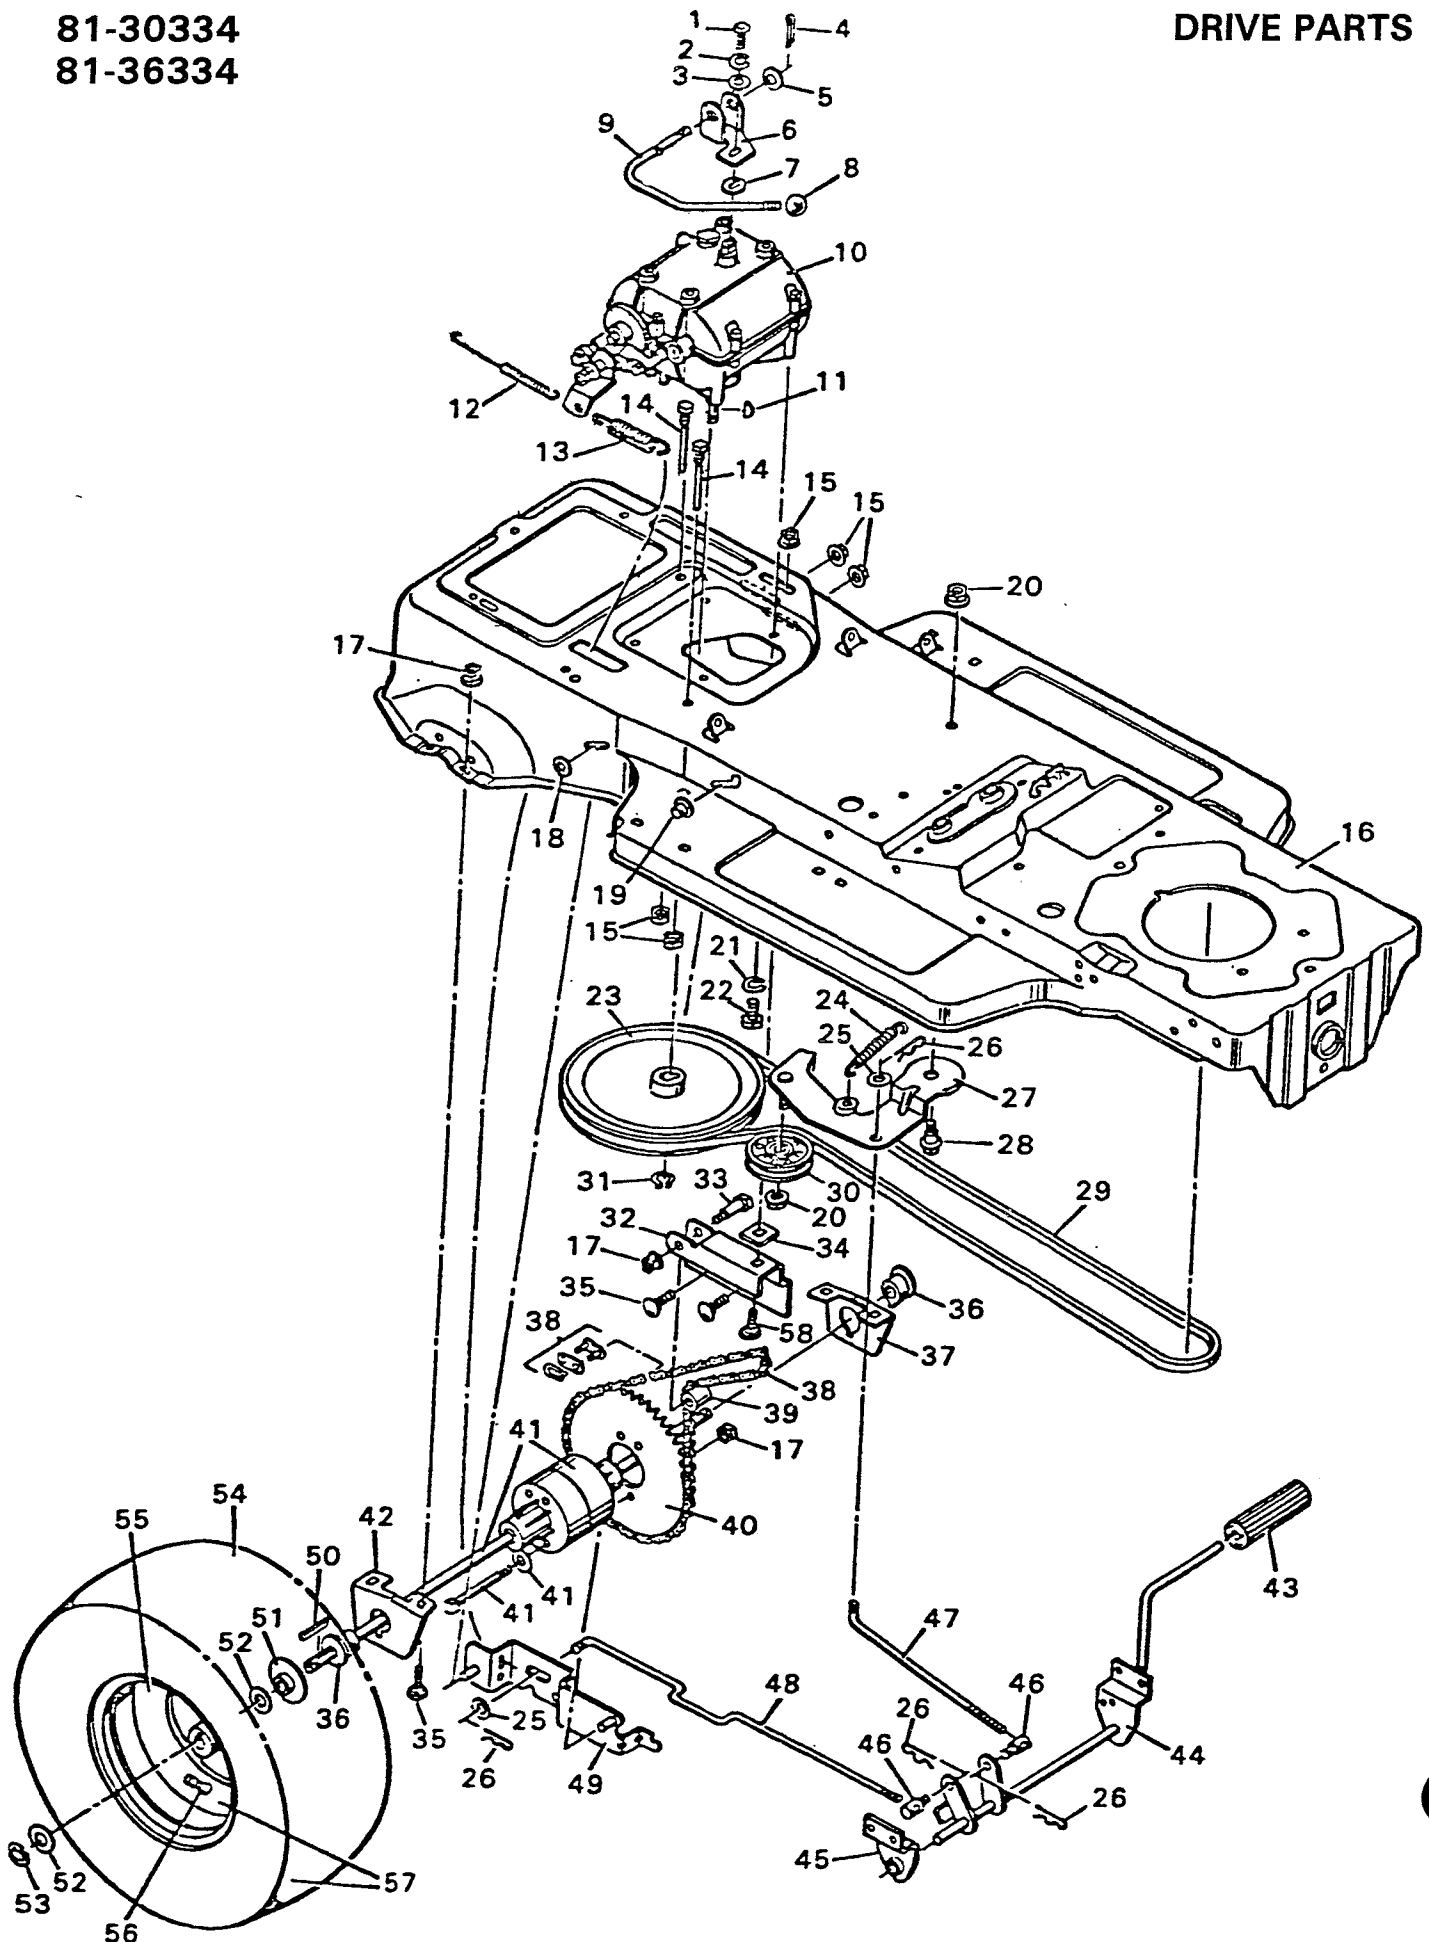

81-30334
81-36334

DRIVE PARTS

81-30334

PARTS LIST

DRIVE PARTS

81-36334

KEY NO.	PART NO.	DESCRIPTION	KEY NO.	PART NO.	DESCRIPTION
1	1X82	Hex Bolt $\frac{1}{4}$"-28X$\frac{1}{2}$"	31	11X7	Retainer Ring
2	18X30	Spring Lockwasher	32	90189Z	Chain Idler Bracket
3	17X32	Washer	33	9X22	Shoulder Bolt $\frac{5}{16}$"-18X1.72"
4	30X20	Cotter Pin	34	90177Z	Spacer
6	90183Z	Shifter Yoke	35	2X53Z	Carriage Bolt $\frac{5}{16}$"-18X$\frac{5}{8}$"
7	17X131	Washer	36	90225	Axle Bearing
8	20739	Shift Lever Knob	37	90181Z	Bearing Plate - L.H.
9	90191Z	Shift Lever	38	90178	Roller Chain & Link
10	90223	Transmission †	39	90176	Roller
11	20697	Woodruff Key No. 9	40	90188	Sprocket - 50 T
12	90142	Spring	41	90226	Differential
13	21675	Spring	42	90180Z	Bearing Plate - R.H.
14	20619	Guide Screw	43	21544	Clutch and Brake Pedal
15	15X79Z	Flange Locknut $\frac{5}{16}$"-18	44	90027	Lever Assembly
16	90000	Frame Channel	45	90013	Support Bracket
17	15X88	Flange Locknut $\frac{5}{16}$"-18	46	21920	Adjusting Nut
18	28X44	Push Nut	47	90066Z	Clutch Rod
19	90145	Cap Retainer	48	90067Z	Brake Rod
20	15X84	Flange Nut $\frac{3}{8}$"-16	49	90068Z	Brake Link Assembly
21	18X15	Spring Lockwasher	50	21553	Square Key - $\frac{3}{16}$"
22	1X91	Hex Bolt $\frac{5}{16}$"-18X$\frac{3}{4}$"	51	23041	Extruded Washer
23	90190	Pulley	52	17X113	Transaxle Washer
24	90071	Extension Spring	53	11X3	E-Ring
25	17X53Z	Washer	54	407911	Tire Only*
26	20692	Hairpin	55	24373	Wheel Only*
27	90011Z	Idler Bracket Assembly	56	407901	Valve Stem & Cap*
28	9X12	Shoulder Bolt $\frac{3}{8}$"-16X$\frac{7}{8}$"	57	90193	Rear Wheel - Complete
29	37X27	Drive Belt	58	2X64	Carriage Bolt $\frac{5}{16}$"-18X$\frac{3}{4}$"
30	21409	Idler Pulley			

NOTE: All parts pertaining to this transmission are available from Tecumseh Parts and Service Centers listed in the yellow pages of the telephone directory under "Engines, Gasoline" or "Gasoline Engines".

Complete Differential page 96.
Complete Transmission page 102, 103.