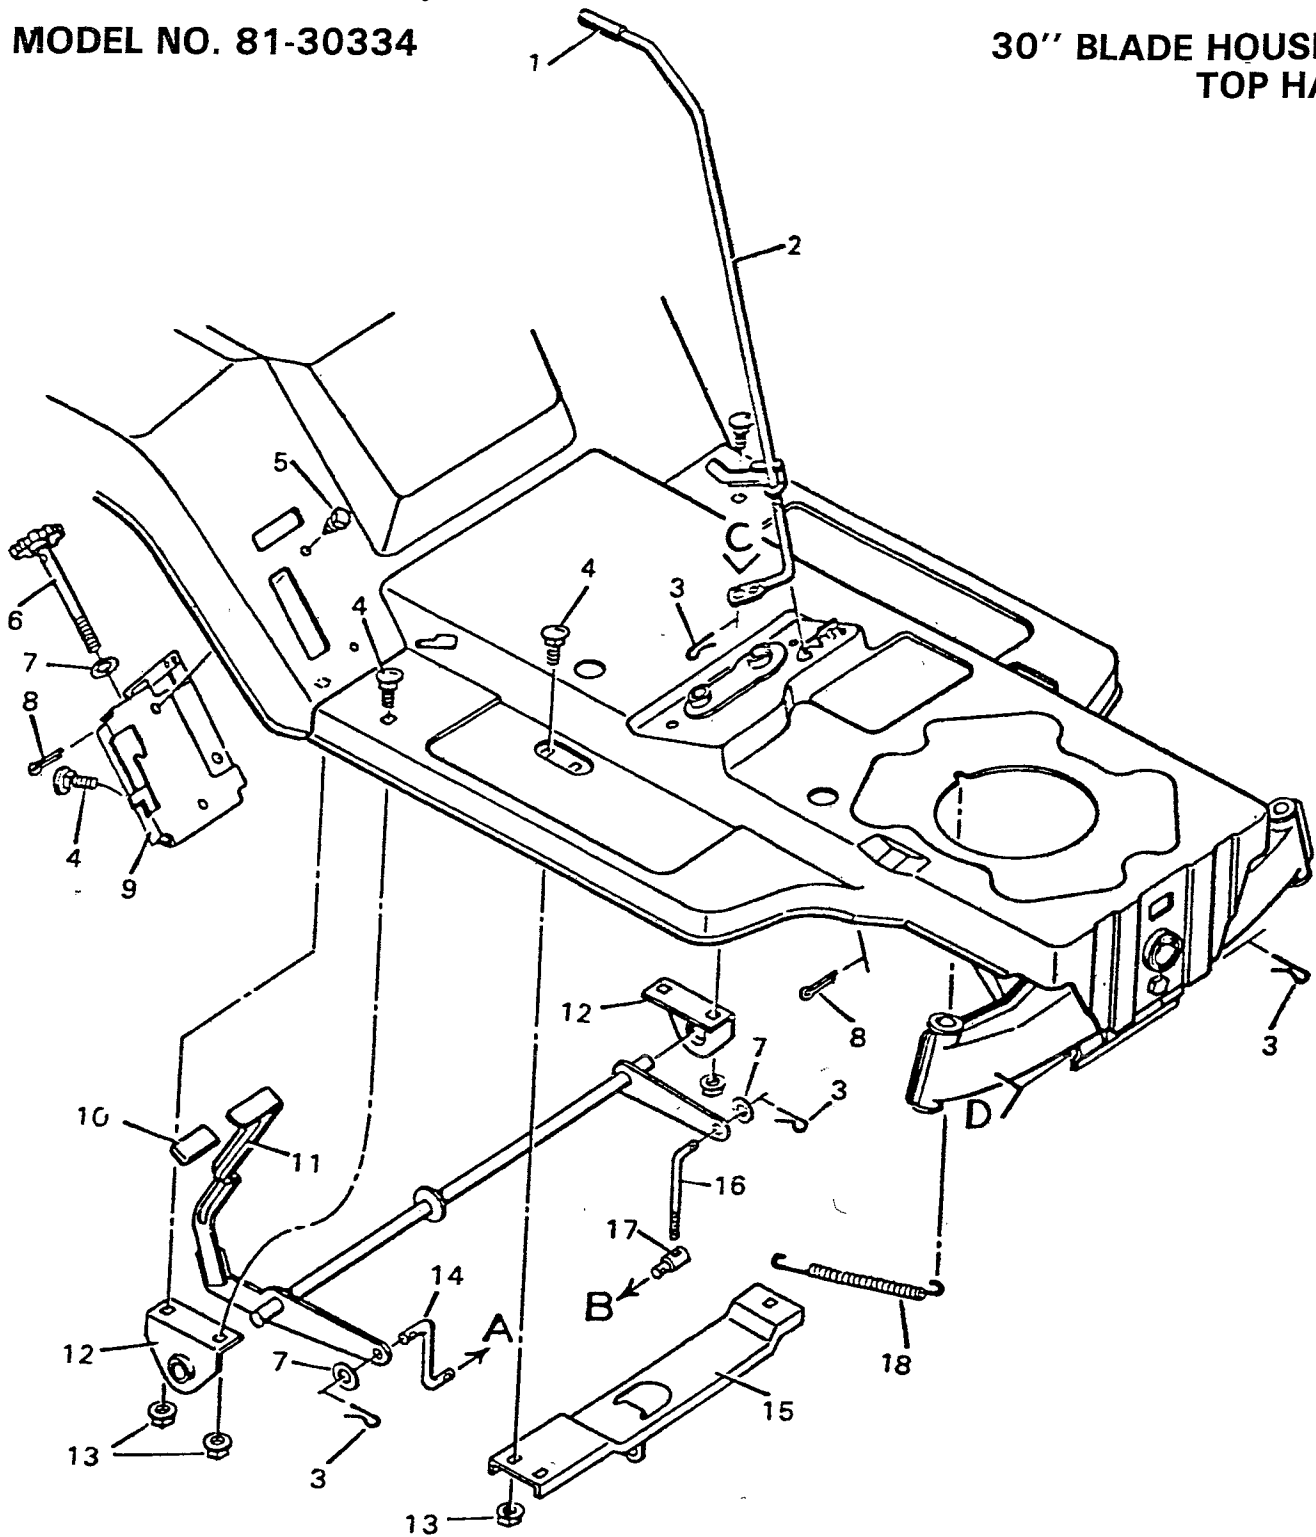

Complete Differential page 96.
Complete Transmission page 102, 103.

MODEL NO. 81-30334

81-36334

81-36336

ENGINE MOUNT

KEY NO.	81-30334	81-36334 81-36336	DESCRIPTION
1	90095	90095	Throttle Control & Cable
---	20339	20339	Knob - Throttle Control
2	26X159	26X159	Tapping Screw
3	23711	23711	Gas Cap
4	23300	23300	Gas Tank
5	23713	23713	Hose Clamp
6	23715	23715	Fuel Line
7	24159	24159	Filter
8	26X214	26X214	Tapping Screw
10	20062	20062	Woodruff Key No. 6
11	-----	-----	Engine†
12	90023Z	90023Z	Strap
13	15X88	15X88	Flange Locknut 5/16"-18
14	24589	24589	Rubber Load Mount
15	90000	90000	Frame Channel
17	24590	24590	Rubber Rebound Mount
18	24591	24591	Spacer Tube
19	10851Z	10851Z	Washer
20	1X107	1X107	Hex Bolt - Engine Mount 5/16"-24X2 1/2"
21	1X45	1X45	Hex Bolt 5/16"-18X5/8"
22	90005Z	90005Z	Stack Pulley Assembly
23	19X39	19X39	Shakeproof Washer
24	1X20	1X20	Hex Bolt 3/8"-24X1"
25	90276Z	90075Z	Belt Guide Assembly
26	15X90	15X90	Flange Locknut 5/8"-24

MODEL NO. 81-30334

30" BLADE HOUSING
TOP HALF

PARTS LIST

KEY NO.	PART NO.	DESCRIPTION	KEY NO.	PART NO.	DESCRIPTION
1	20476	Grip	10	23340	Grip
2	20030Z	Control Lever Assembly	11	90288	Lifter Assembly
3	75336	Hair Pin	12	90042	Hanger Bracket
4	2X53	Carriage Bolt	13	15X79	Hex Flange Nut
5	26X49	Screw	14	90099Z	Lifter Rod
6	90078Z	Adjusting Screw Assembly	15	90028	Support Channel
7	17X53Z	Washer	16	90100Z	Adjusting Rod
8	30X20	Cotter Pin	17	21920	Adjusting Nut
9	404063	Height Adjuster Brkt. Assembly	18	90085	Spring