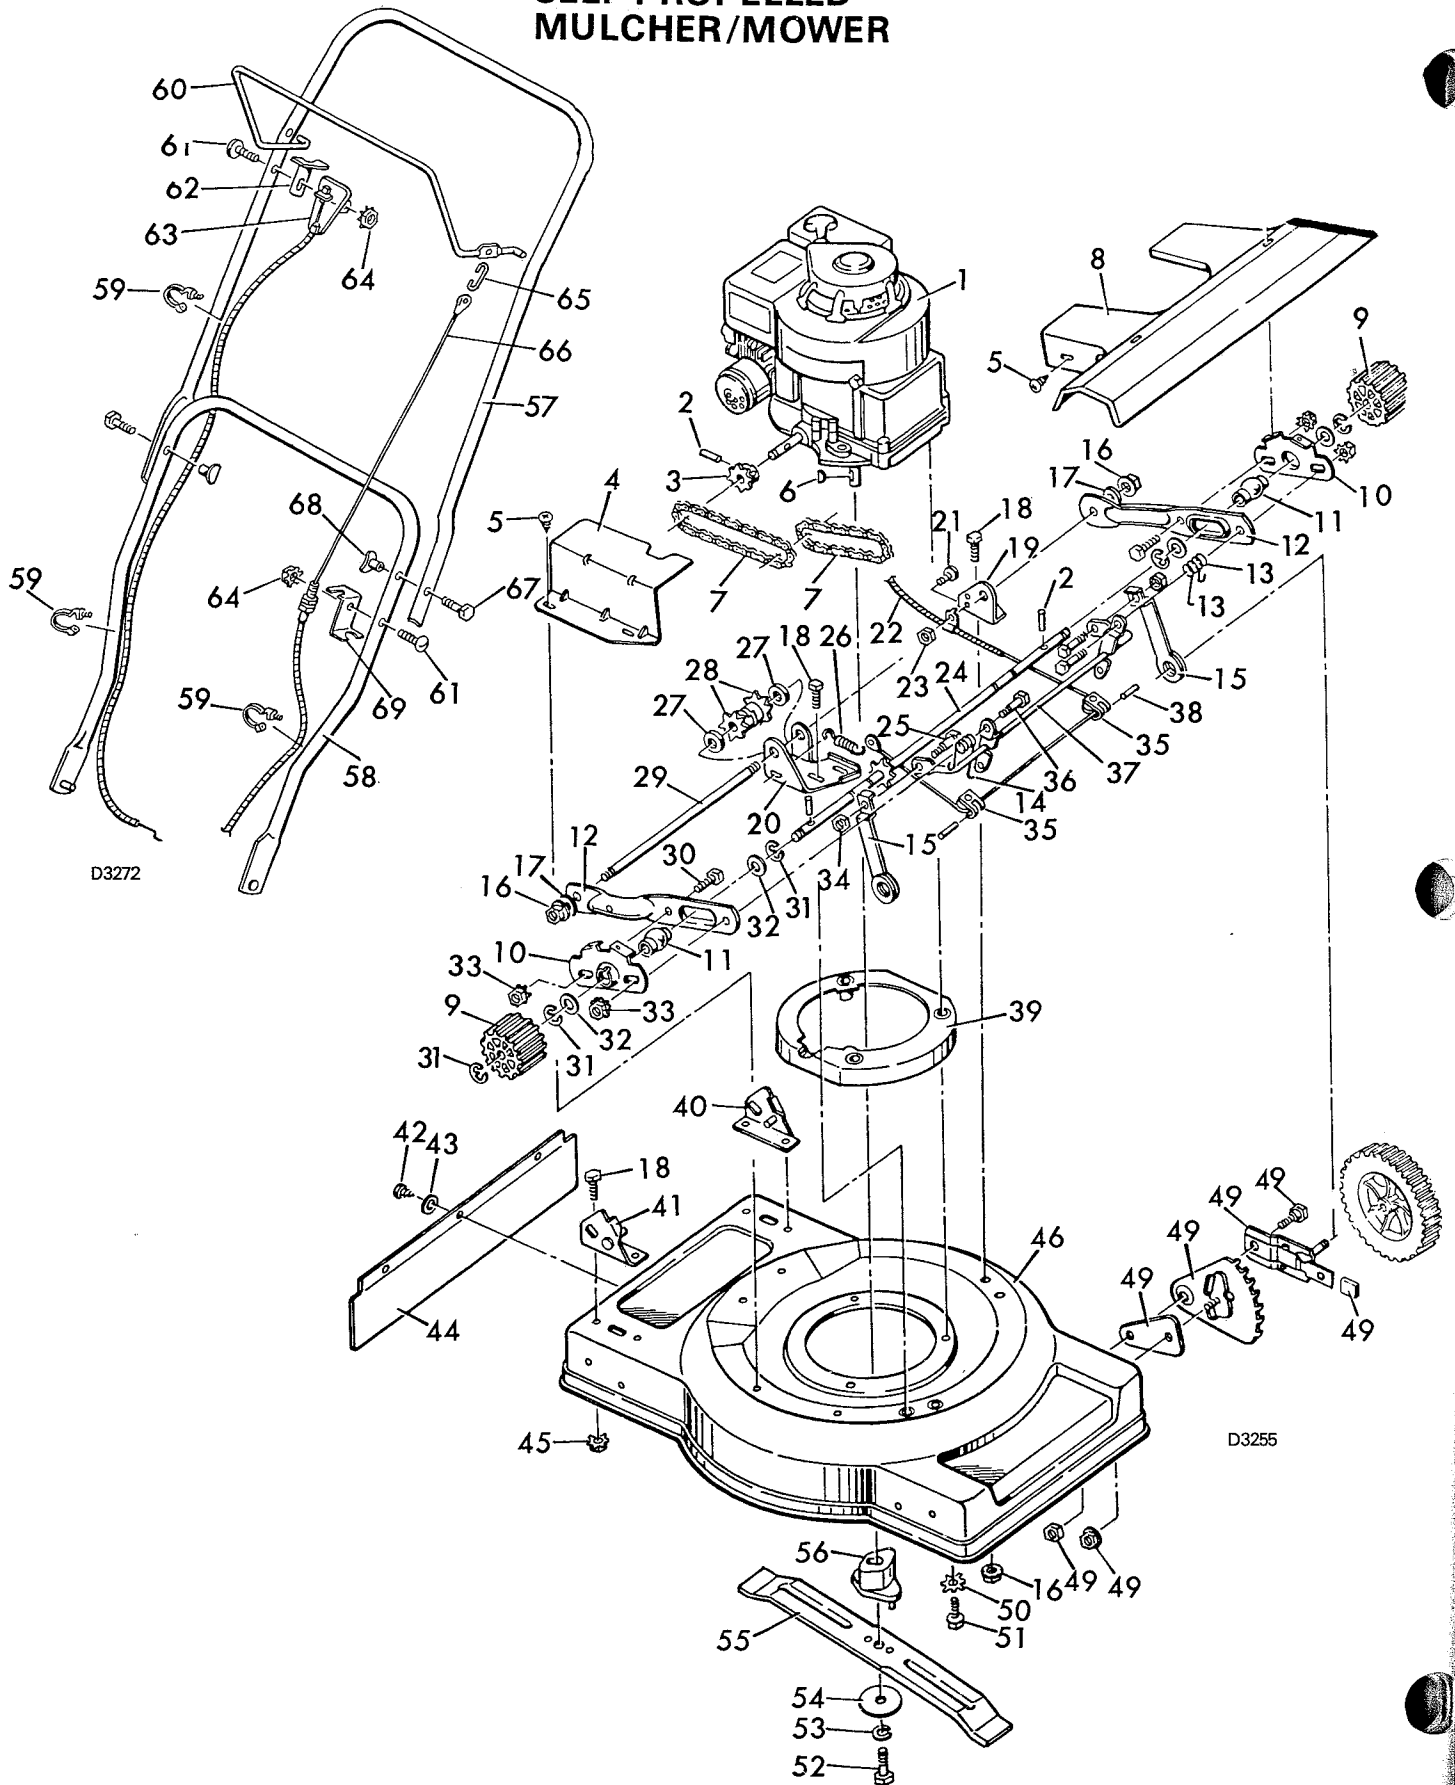

MODEL 81-20820 SELF-PROPELLED MULCHER/MOWER

**MODEL 81-20820
SELF-PROPELLED
MULCHER/MOWER**

Key No.	Part No.	Description	Key No.	Part No.	Description
1	----	Engine	36	9X1	Shoulder Bolt
2	32X64	Spring Pin	37	42050Z	Tie Rod Assembly
3	42086	Sprocket	38	32X70	Spring Pin
4	42289	Primary Chain Cover	39	42251E	Base Plate & Spacer Assembly
5	26X159	Tapping Screw	40	20199Z	L.H. Bracket & Weld Pin Assembly
6	20062	Woodruff Key # 6	41	20198Z	R.H. Bracket & Weld Pin Assembly
7	42108	Roller Chain	42	26X184	Screw
8	42088	Pinion Guard	43	17X17Z	Washer
9	20066	Drive Pinion	44	42203	Rear Guard
10	22974Z	Bearing Retainer Bracket	45	15X82Z	Hex Flange Nut 1/4"-20
11	20048	Bearing	46	42211	Housing Assembly
12	42063Z	Drive Arm	48	20105	Wheel & Tire
13	22977	Spring - L.H.	49	400245	Wheel Adjuster - Complete*
14	22976	Spring - R.H.	50	19X8	Shakeproof Washer
15	22970Z	Wheel Connecting Lever	51	20102	Bolt - Engine Mount
16	15X84	Flange Locknut 3/8"-16	52	1X68	Bolt - Blade Mount
17	17X53Z	Washer	53	18X31	Spring Lockwasher
18	1X38	Hex Bolt 1/4"-20X5/8"	54	20094Z	Washer
19	42253	Drive Yoke Bracket - L.H.	55	42222	Blade - 20 Inch
20	42254Z	Drive Yoke Bracket - R.H.	56	42002	Blade Adapter
21	4X20	Machine Screw # 10-24X1/2"	57	22961C	Upper Handle
22	42292	Control Cable Assembly	58	42239C	Lower Handle
23	15X51Z	Hex Nut # 10-24	59	22550	Cable Clips
24	42083Z	Sprocket & Drive Shaft Assembly	60	22957Z	Control Handle
25	9X8	Shoulder Bolt	61	3X136Z	Screw
26	42018	Spring - Extension	62	22975Z	Handle Stop
27	42003	Spacer	63	22058	Throttle Control
28	42087	Sprocket	64	15X66	Keps Nut
29	42090Z	Axle Drive Yoke Support Bracket	65	75079	Clutch Cable Hook
30	1X45Z	Hex Bolt 5/16"-18X5/8"	66	42292	Control Cable Assembly
31	11X8	Retainer Ring	67	20412	Hex Bolt
32	17X100Z	Washer	68	20410	Tee Nut
33	15X76	Keps Nut 5/16"-18	69	22969Z	Cable Bracket
34	15X88	Stover Nut 5/16"-18		42270	Parts Bag Assembly
35	22973	Bracket & Pulley Assembly		F-5447	Owner's Manual

* Note: See Page 24 for parts list for Wheel Adjuster Assembly.