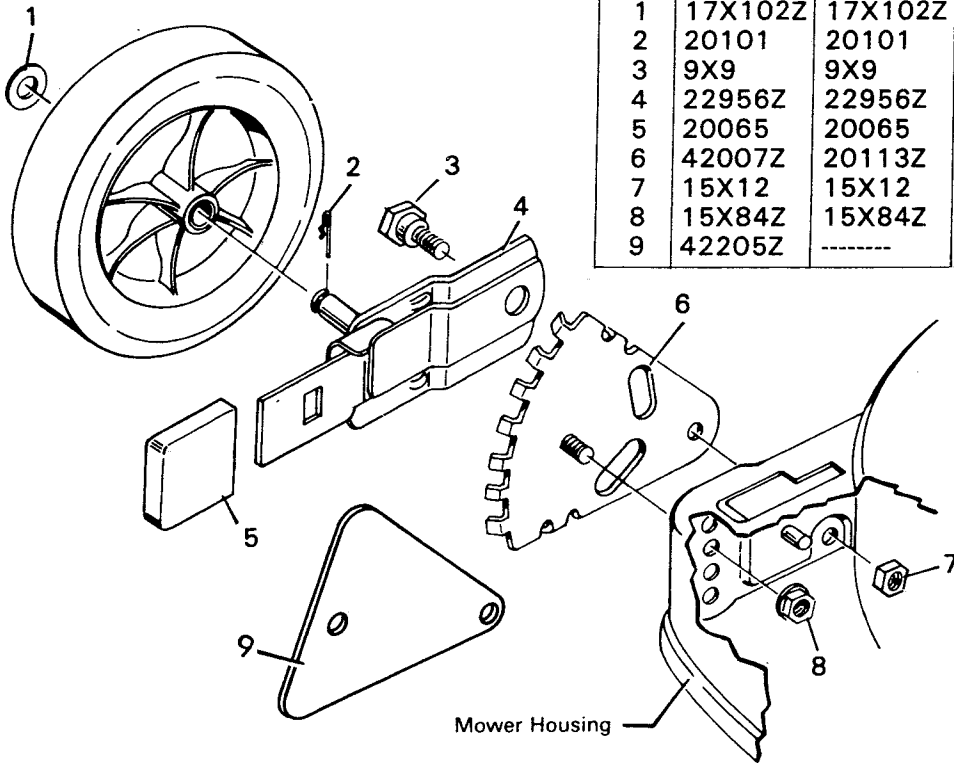

* Note: See Page 24 for parts list for Wheel Adjuster Assembly.

DELUXE WHEEL ADJUSTER ASSEMBLY

MODEL 400245 - MULCHER
400246 - SIDE BAGGER
400247 - REAR BAGGER

KEY NO.	MODEL 400245	MODEL 400246	MODEL 400247	DESCRIPTION
1	17X102Z	17X102Z	17X102Z	Washer
2	20101	20101	20101	Hair Pin
3	9X9	9X9	9X18	Shoulder Bolt
4	22956Z	22956Z	22956Z	Arm and Axle Assembly
5	20065	20065	20065	Lever Spring Knob
6	42007Z	20113Z	42007Z	Index Plate Assembly
7	15X12	15X12	15X12	Flange Locknut
8	15X84Z	15X84Z	15X84Z	Locknut
9	42205Z	-----	-----	Spacer