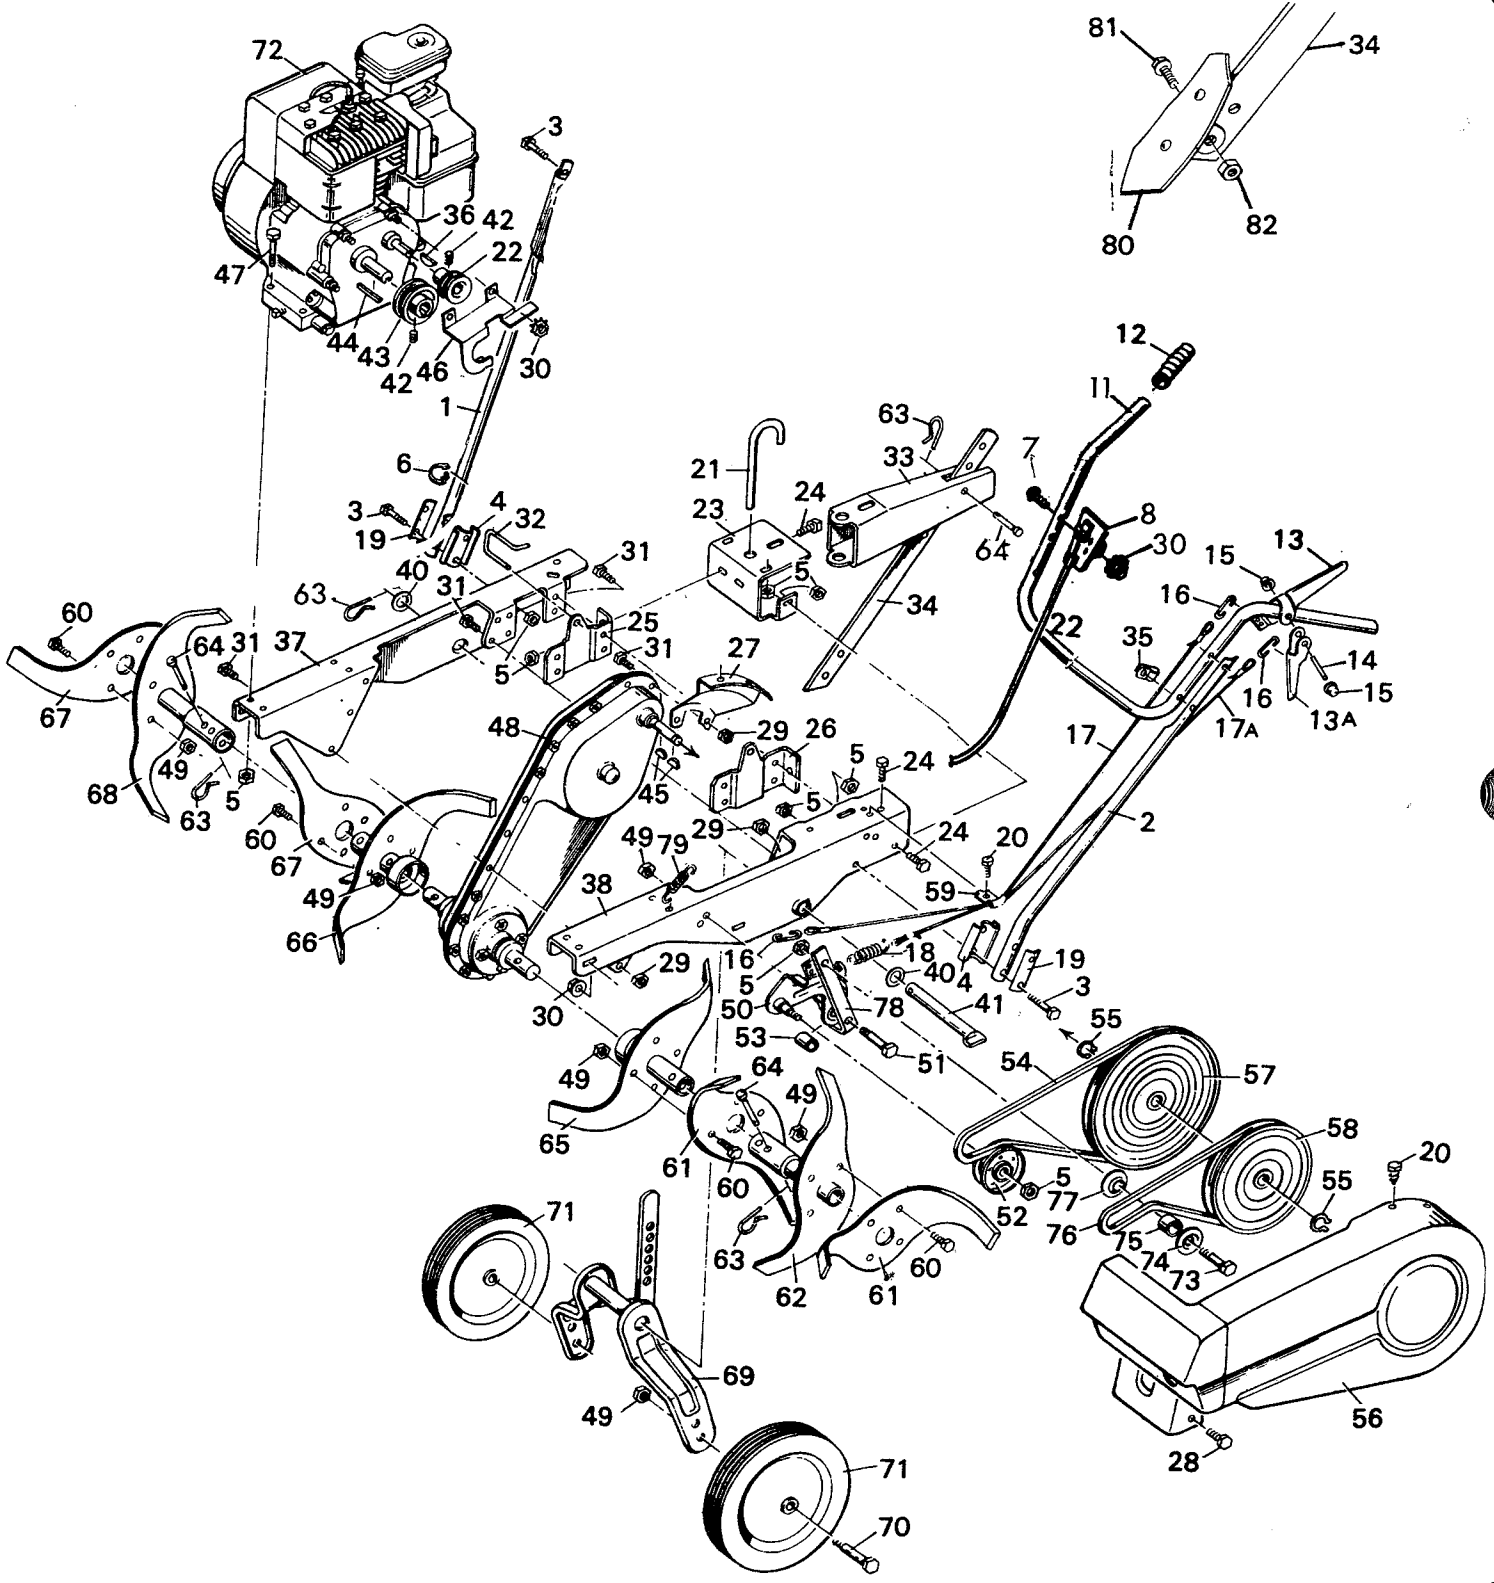

MODEL NO. 81-13020

GARDEN TILLER
REPLACEMENT PARTS ILLUSTRATION

GARDEN TILLER MODEL NO. 81-13020 PARTS LIST

KEY NO.	PART NO.	DESCRIPTION	KEY NO.	PART NO.	DESCRIPTION
1	75064C	Lower Handle R.H.	43	75074	Engine Pulley
2	75065C	Lower Handle L.H.	44	21553	Square Key $\frac{3}{16}$"
3	1X98	Hex Bolt $\frac{5}{16}$"-18X$1\frac{1}{8}$"	45	21539	Woodruff Key
4	75045Z	Handle Bracket	46	75146Z	Belt Guide
5	15X88	Flange Locknut $\frac{5}{16}$"-18	47	1X102	Engine Bolt $\frac{5}{16}$"-18X$1\frac{1}{2}$"
6	32618	Tie Strap	48	75206	Transmission*
7	3X105	Screw	49	15X84	Flange Locknut $\frac{3}{8}$"-16*
8	75188	Remote Control	50	75075Z	Idler Bracket Assembly
11	75186C	Upper Handle	51	9X10	Shoulder Bolt
12	75078	Grip	52	75149	Idler Pulley
13	75077Z	Clutch Lever	53	75145Z	Spacer
13A	75144Z	Reverse Lever	54	37X28	Belt
14	75137Z	Clutch Pin	55	11X7	Retainer Ring
15	28X42	Push-On-Cap	56	75122	Belt Guard Assembly
16	75079	Clutch Cable Hook	57	75073	Transmission Pulley
17	75081	Clutch Cable-Forward	58	21410	Input Pulley
17A	75148	Clutch Cable-Reverse	59	21953Z	Cable Guide
18	75083	Spring	60	1X85	Bolt $\frac{3}{8}$"-16X$\frac{3}{4}$"
19	75046Z	Handle Clamp	61	75408	Tine-Stamped "X"
20	26X195	Screw	62	75218	L.H. Outside Tine & Hub Assembly
21	75082Z	Tail Piece Pin	63	75336	Hair Pin
22	75132	Pulley	64	75060	Tine Pin
23	75200	Chassis Bracket	65	75213	L.H. Inside Tine & Hub Assembly
24	1X45	Hex Bolt $\frac{5}{16}$"-18X$\frac{5}{8}$"	66	75215	R.H. Inside Tine & Hub Assembly
25	75038	R.H. Guide Bracket	67	75409	Tine - Stamped "Z"
26	75039	L.H. Guide Bracket	68	75220	R.H. Outside Tine & Hub Assembly
27	75104	Rear Guard Bracket	69	75098	Wheel Bracket Assembly
28	1X38	Bolt $\frac{1}{4}$"-20X$\frac{5}{8}$"	70	75048	Axle Bolt
29	15X86	Stove Nut $\frac{1}{4}$"-20	71	75047	Wheel & Tire
30	15X66	Keps Nut $\frac{1}{4}$"-20	72	-----	Engine
31	1X95	Bolt $\frac{1}{4}$"-20X$\frac{7}{8}$"	73	9X1	Shoulder Bolt
32	75071Z	Pin	74	75141Z	Washer
33	75210	Tail Piece Assembly	75	75133	Spacer
34	75222	Drag Stake	76	37X29	Belt
35	75143	Cable Guide	77	75140Z	Washer
36	75136	Woodruff Key $\frac{1}{8}$"X$\frac{5}{8}$"	78	75142Z	Idler Bracket
37	75224	R.H. Chassis	79	75135	Spring
38	75063	L.H. Chassis	80	75171	Furrow Opener Blade
39	75336	Spring Pin	81	1X97	Bolt $\frac{3}{8}$"-16X$1\frac{1}{4}$"
40	17X100	Washer	82	15X84	Flange Locknut $\frac{3}{8}$"-16
41	75102Z	Pin		F-4641	Owner's Manual
42	23X48	Set Screw		75230	Parts Bag Assembly

* For service to the transmission see your nearest authorized service center by the manufacturer of this unit listed in the yellow pages of the Telephone Directory.

Transmission Parts List, page 98.