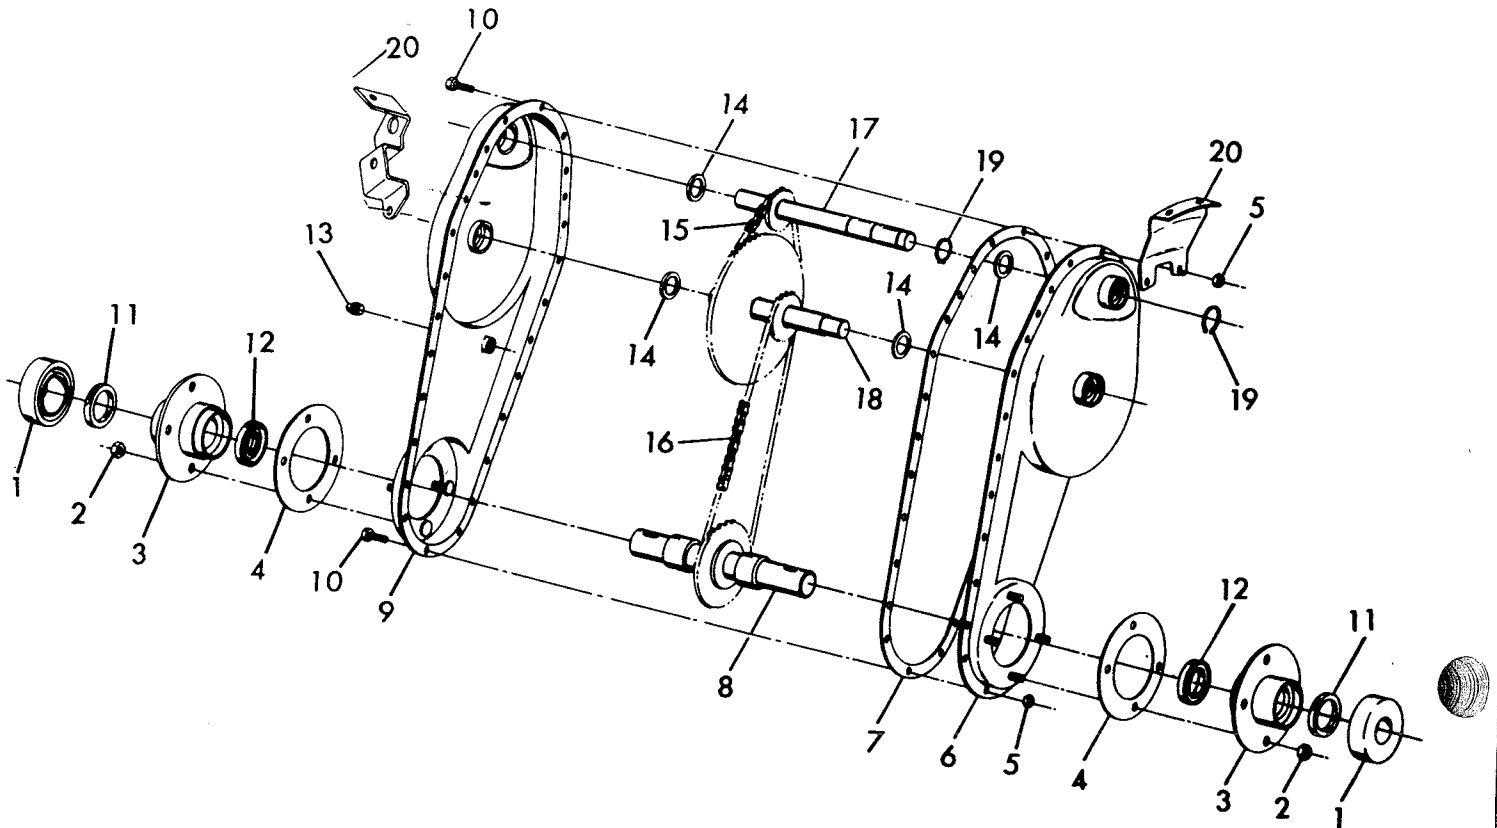

KEY NO.	MODEL NO. 75206	MODEL NO. 75406	DESCRIPTION
1	75014	75014	Dust Cap
2	15X88Z	15X88	Flange Locknut (.31-18NC)
3	75179	75179	Flange and Bearing Assembly
4	75015	75015	Flange Gasket
5	15X89Z	15X89	Flange Locknut (.25-20NC-2)
6	75033	75432	Left Hand Drive Housing and Bearing Assembly
7	75030	75030	Drive Housing Gasket
8	75204	75404	Tine Shaft Assembly
9	75032	75433	Right Hand Drive Housing and Bearing Assembly
10	1X38Z	1X38	Hex Bolt (.25-20NCX.625 Grade 5)
11	75013	75013	Felt Washer
12	75029	75029	Rubber Seal
13	75088	75088	Pipe Plug
14	75031	75031	Thrust Washer
15	75115	75115	Chain and Link Assembly
16	75114	75114	Chain and Link Assembly
17	75139	75017	Input Shaft Assembly
18	75016	75016	Idler Shaft Assembly
19	11X7	11X7	Retainer Ring (.625 D Shaft)
20	75104	75442	Bracket, Belt Guide & Idler
21	1X95	1X95	Hex Bolt 1/4"-26X7/8"