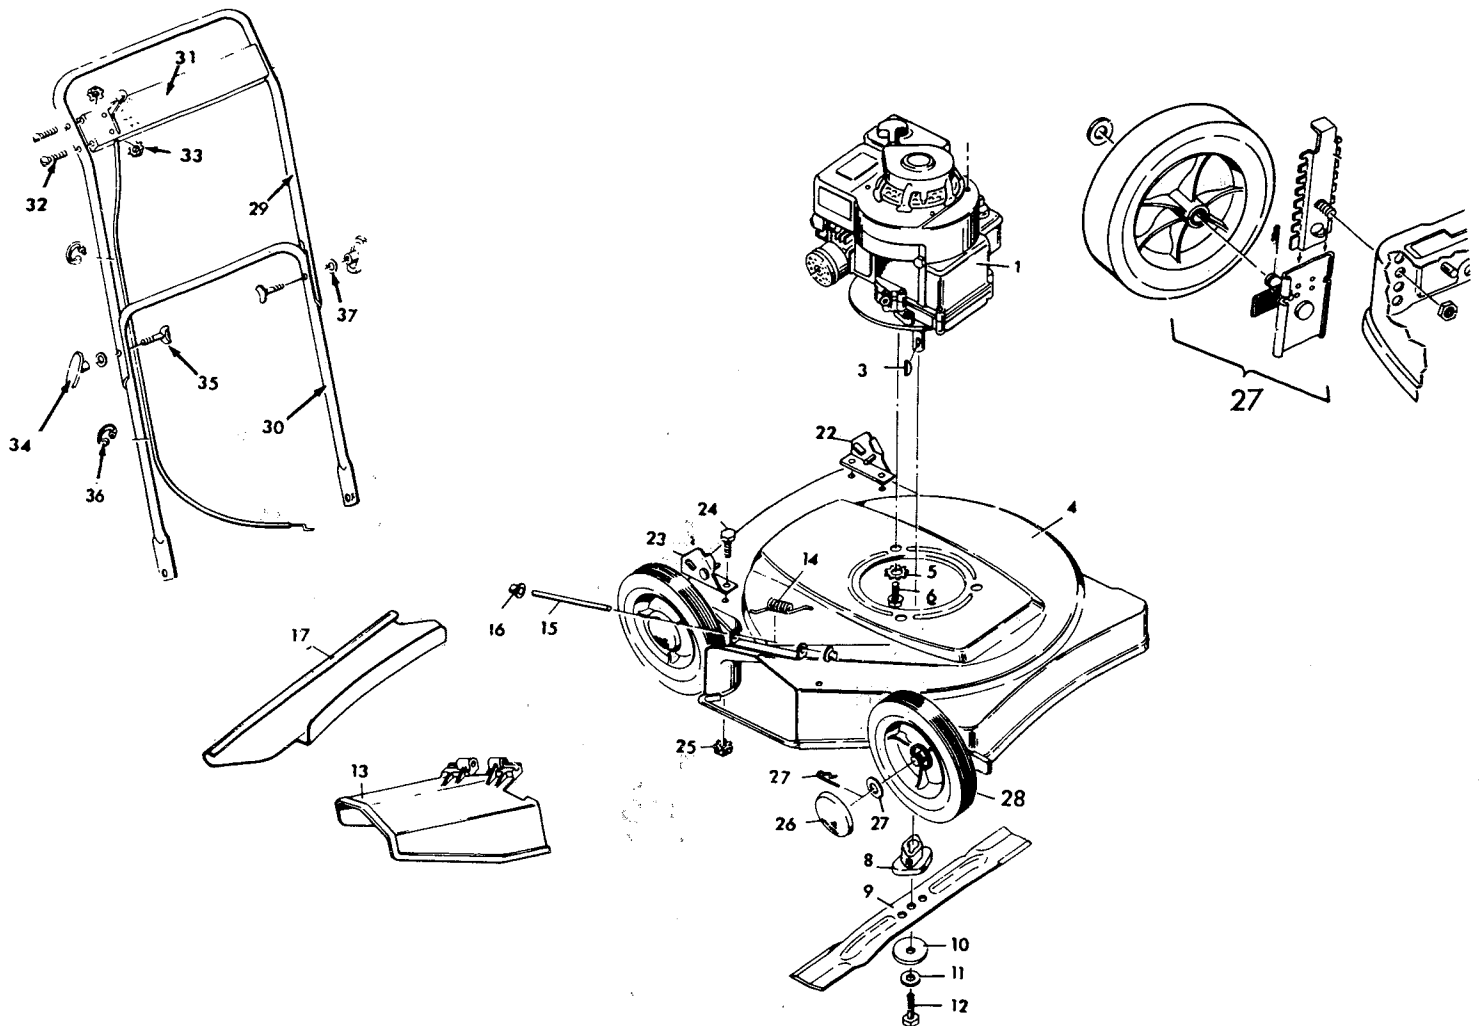

MODEL 0-2203 22" DELUXE ROTARY MOWER

Key No.	Model 0-2203 Part No.	Description	Key No.	Model 0-2203 Part No.	Description
1	-----	Engine	25	15X82Z	Hex Nut
3	20062	Woodruff Key	26	20107	Hub Cap
4	22071	Housing	27	400251	Wheel Adjustor - Right Front & Left Rear *
5	19X8	Shakeproof Washer	27	400252	Wheel Adjustor - Left Front & Right Rear *
6	20103	Engine Bolt	28	20104	Wheel & Tire
8	20050	Blade Adapter	29	20436C	Upper Handle Assembly
9	20046	Blade	30	20438Z	Lower Handle Assembly
10	20094Z	Washer	31	400177	Control & Cable
11	18X31	Cup Washer	32	3X97Z	Bolt
12	1X68	Blade Adapter Bolt	33	15X66	Keps Nut
13	20454	Chute Deflector	34	20266	Handle Knob
14	22052	Torsion Spring	35	20129Z	Contour Bolt
15	22050Z	Pivot Pin	36	22550	Cable Clips
16	28X42	Push-On-Cap	37	17X46Z	Washer
17	407018	Rear Guard		22467	Parts Bag
22	20199Z	L.H. Bracket & Weld Pin Assembly		F-5019	Owners Manual
23	20198Z	R.H. Bracket & Weld Pin Assembly			
24	1X38Z	Hex Bolt			

* Note: See page 86 for parts list for Wheel Adjuster Assembly.

**DELUXE WHEEL ADJUSTER ASSEMBLY
MODEL 400246 & MODEL 400247**

Key No.	Model 400246	Model 400247	Description
1	17X102Z	17X102Z	Washer
2	20101	20101	Hair Pin
3	9X9	9X18	Shoulder Bolt
4	22956Z	22956Z	Arm and Axle Assembly
5	20065	20065	Lever Spring Knob
6	20113Z	42007Z	Index Plate Assembly
7	15X12	15X12	Flange Locknut
1-7	400246	400247	Wheel Adjuster Assembly
8	15X84Z	15X84Z	Locknut

**STANDARD WHEEL ADJUSTER ASSEMBLY
MODELS 400251 & 400252**

Key No.	Part No.	Description
1	17X102Z	Washer
2	20101	Hair Pin
3	42102Z	Wheel Bracket Assembly - Right Front or Left Rear
	42103Z	Wheel Bracket Assembly - Left Front or Right Rear
4	42104Z	Index Plate Assembly
1-4	400251	Wheel Adjuster Assembly Right Front or Left Rear
1-4	400252	Wheel Adjuster Assembly - Left Front or Right Rear
5	15X84Z	Flange Locknut