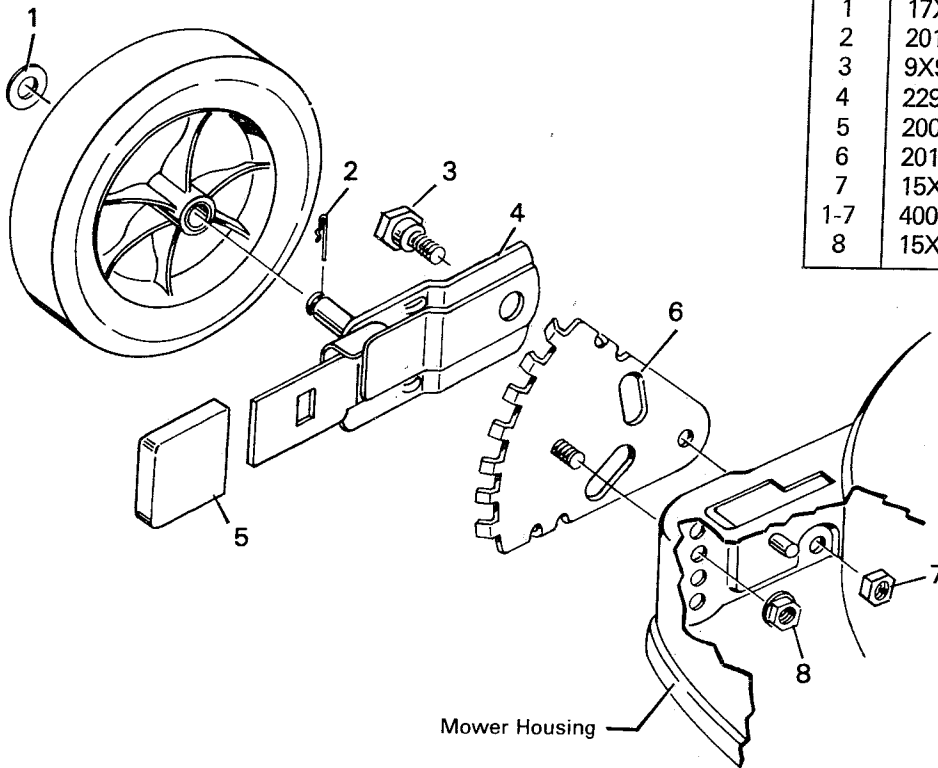

MODEL 0-2203 22" DELUXE ROTARY MOWER

Key No.	Model 0-2203 Part No.	Description	Key No.	Model 0-2203 Part No.	Description
1	-----	Engine	25	15X82Z	Hex Nut
3	20062	Woodruff Key	26	20107	Hub Cap
4	22071	Housing	27	400251	Wheel Adjustor - Right Front & Left Rear *
5	19X8	Shakeproof Washer	27	400252	Wheel Adjustor - Left Front & Right Rear *
6	20103	Engine Bolt	28	20104	Wheel & Tire
8	20050	Blade Adapter	29	20436C	Upper Handle Assembly
9	20046	Blade	30	20438Z	Lower Handle Assembly
10	20094Z	Washer	31	400177	Control & Cable
11	18X31	Cup Washer	32	3X97Z	Bolt
12	1X68	Blade Adapter Bolt	33	15X66	Keps Nut
13	20454	Chute Deflector	34	20266	Handle Knob
14	22052	Torsion Spring	35	20129Z	Contour Bolt
15	22050Z	Pivot Pin	36	22550	Cable Clips
16	28X42	Push-On-Cap	37	17X46Z	Washer
17	407018	Rear Guard		22467	Parts Bag
22	20199Z	L.H. Bracket & Weld Pin Assembly		F-5019	Owners Manual
23	20198Z	R.H. Bracket & Weld Pin Assembly			
24	1X38Z	Hex Bolt			

* Note: See page 86 for parts list for Wheel Adjuster Assembly.

**DELUXE WHEEL ADJUSTER ASSEMBLY
MODEL 400246 & MODEL 400247**

Key No.	Model 400246	Model 400247	Description
1	17X102Z	17X102Z	Washer
2	20101	20101	Hair Pin
3	9X9	9X18	Shoulder Bolt
4	22956Z	22956Z	Arm and Axle Assembly
5	20065	20065	Lever Spring Knob
6	20113Z	42007Z	Index Plate Assembly
7	15X12	15X12	Flange Locknut
1-7	400246	400247	Wheel Adjuster Assembly
8	15X84Z	15X84Z	Locknut

**STANDARD WHEEL ADJUSTER ASSEMBLY
MODELS 400251 & 400252**

Key No.	Part No.	Description
1	17X102Z	Washer
2	20101	Hair Pin
3	42102Z	Wheel Bracket Assembly - Right Front or Left Rear
	42103Z	Wheel Bracket Assembly - Left Front or Right Rear
4	42104Z	Index Plate Assembly
1-4	400251	Wheel Adjuster Assembly Right Front or Left Rear
1-4	400252	Wheel Adjuster Assembly - Left Front or Right Rear
5	15X84Z	Flange Locknut