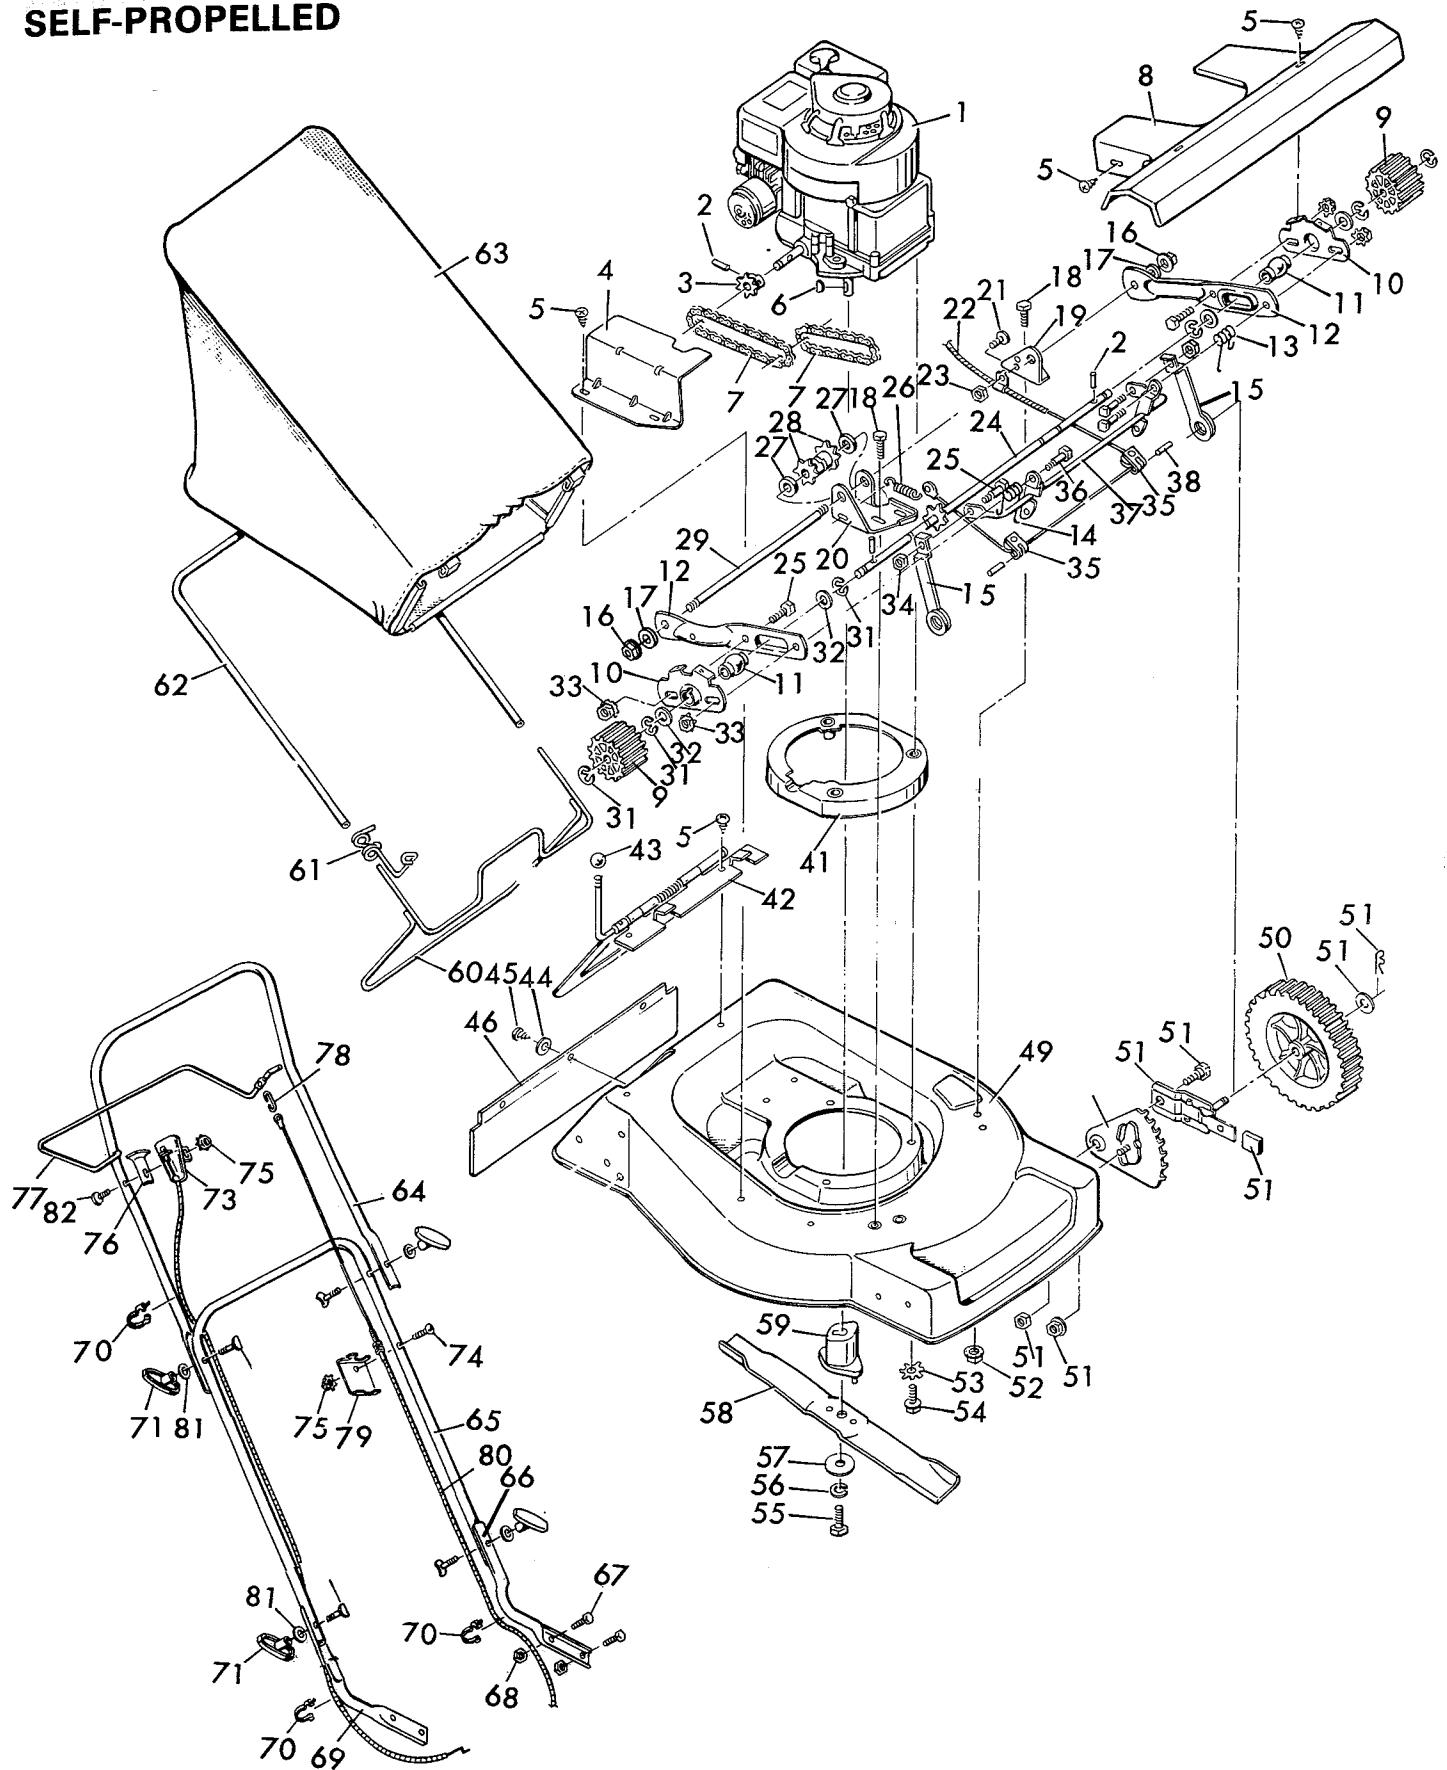

**MODEL 0-2182 21"
REAR BAGGER
SELF-PROPELLED**

**MODEL 0-2182 21"
REAR BAGGER
SELF-PROPELLED**

Key No.	Part No.	Description	Key No.	Part No.	Description
1	-----	Engine	43	42031	Knob - Door
2	32X64	Spring Pin	44	17X17Z	Washer
3	20411	Sprocket - Engine	45	26X184	Screw
4	42289	Primary Chain Cover	46	42204	Rear Guard
5	26X159	Tapping Screw			Hex Bolt 3/8"-16X3/4"
6	20062	Woodruff Key # 6			Hex Flange Nut 3/8"-16
7	42108	Roller Chain	49	42011	Housing Assembly
8	42088	Pinion Guard	50	20105	Wheel & Tire
9	20066	Drive Pinion	51	400247	Wheel Adjuster Assembly*
10	22974	Bearing Retainer Bracket	52	15X82Z	Flange Nut 1/4"-20
11	20048	Bearing	53	19X8	Shakeproof Washer
12	42063Z	Drive Arm	54	20102	Bolt - Engine Mount
13	22977	Spring - L.H.	55	1X69	Bolt - Blade Mount
14	22976	Spring - R.H.	56	18X31	Spring Lockwasher
15	42256Z	Wheel Connecting Lever Assembly	57	20094Z	Washer
16	15X84Z	Flange Locknut 3/8"-16	58	22860	Blade - 21 Inch
17	17X124	Washer	59	42002	Blade Adapter
18	1X38Z	Hex Bolt 1/4"-20X5/8"	60	42035	Grass Catcher Frame
19	42053Z	Drive Yoke Bracket - L.H.	61	42037	Door Latch
20	42054Z	Drive Yoke Bracket - R.H.	62	42036	Upper Tube
21	4X20	Machine Screw # 10-24X1/2"	63	42033	Grass Catcher Bag
22	42092	Control Cable Assembly	64	22961C	Upper Handle
23	15X51Z	Hex Nut # 10-24	65	42039C	Lower Handle
24	42083Z	Sprocket & Drive Shaft Assembly	66	42029	Handle Bracket LH
25	9X8	Shoulder Bolt	67	1X85Z	Hex Bolt
26	42018	Spring - Extension	68	15X84Z	Hex Nut
27	42003	Spacer	69	42028	Handle Bracket R.H.
28	42087	Sprocket	70	22550	Cable Clip
29	42090Z	Axle Drive Yoke Support	71	20266	Knob - Folding Handle
30	1X45Z	Hex Bolt 5/16"-18X5/8"	72	20129Z	Contour Head Bolt
31	11X8	Retainer Ring	73	42058	Throttle Control
32	17X100Z	Washer	74	3X99	Screw
33	15X76	Keps Nut 5/16"-18	75	15X66	Keps Nut
34	15X43Z	Stover Nut 5/16"-18	76	22975Z	Handle Stop
35	22973	Bracket & Pulley Assembly	77	22957Z	Control Handle
36	9X1	Shoulder Bolt	78	22959	Clutch Cable Hook
37	42052Z	Tie Rod Assembly	79	42069Z	Cable Bracket
38	32X70	Spring Pin	80	42092	Control Cable Assembly
		Handle Bracket - L.H.	81	17X46Z	Washer
		Handle Bracket - R.H.		42070	Parts Bag Assembly
41	42251E	Base Plate & Spacer Assembly		F-4904	Owners Manual
42	42030	Door & Bracket Assembly	82	3X97	Screw

* Note: See page 86 for Wheel Adjuster Replacement Parts.