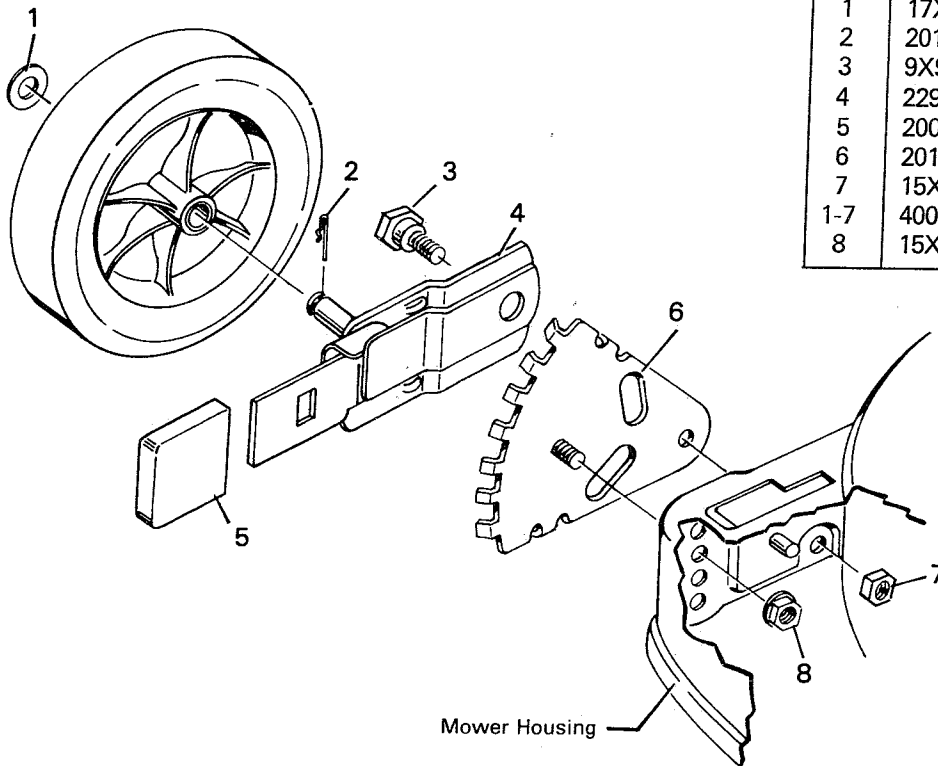

\* Note: See page 86 for Wheel Adjuster Replacement Parts.

**DELUXE WHEEL ADJUSTER ASSEMBLY  
MODEL 400246 & MODEL 400247**

Key No.	Model 400246	Model 400247	Description
1	17X102Z	17X102Z	Washer
2	20101	20101	Hair Pin
3	9X9	9X18	Shoulder Bolt
4	22956Z	22956Z	Arm and Axle Assembly
5	20065	20065	Lever Spring Knob
6	20113Z	42007Z	Index Plate Assembly
7	15X12	15X12	Flange Locknut
1-7	400246	400247	Wheel Adjuster Assembly
8	15X84Z	15X84Z	Locknut