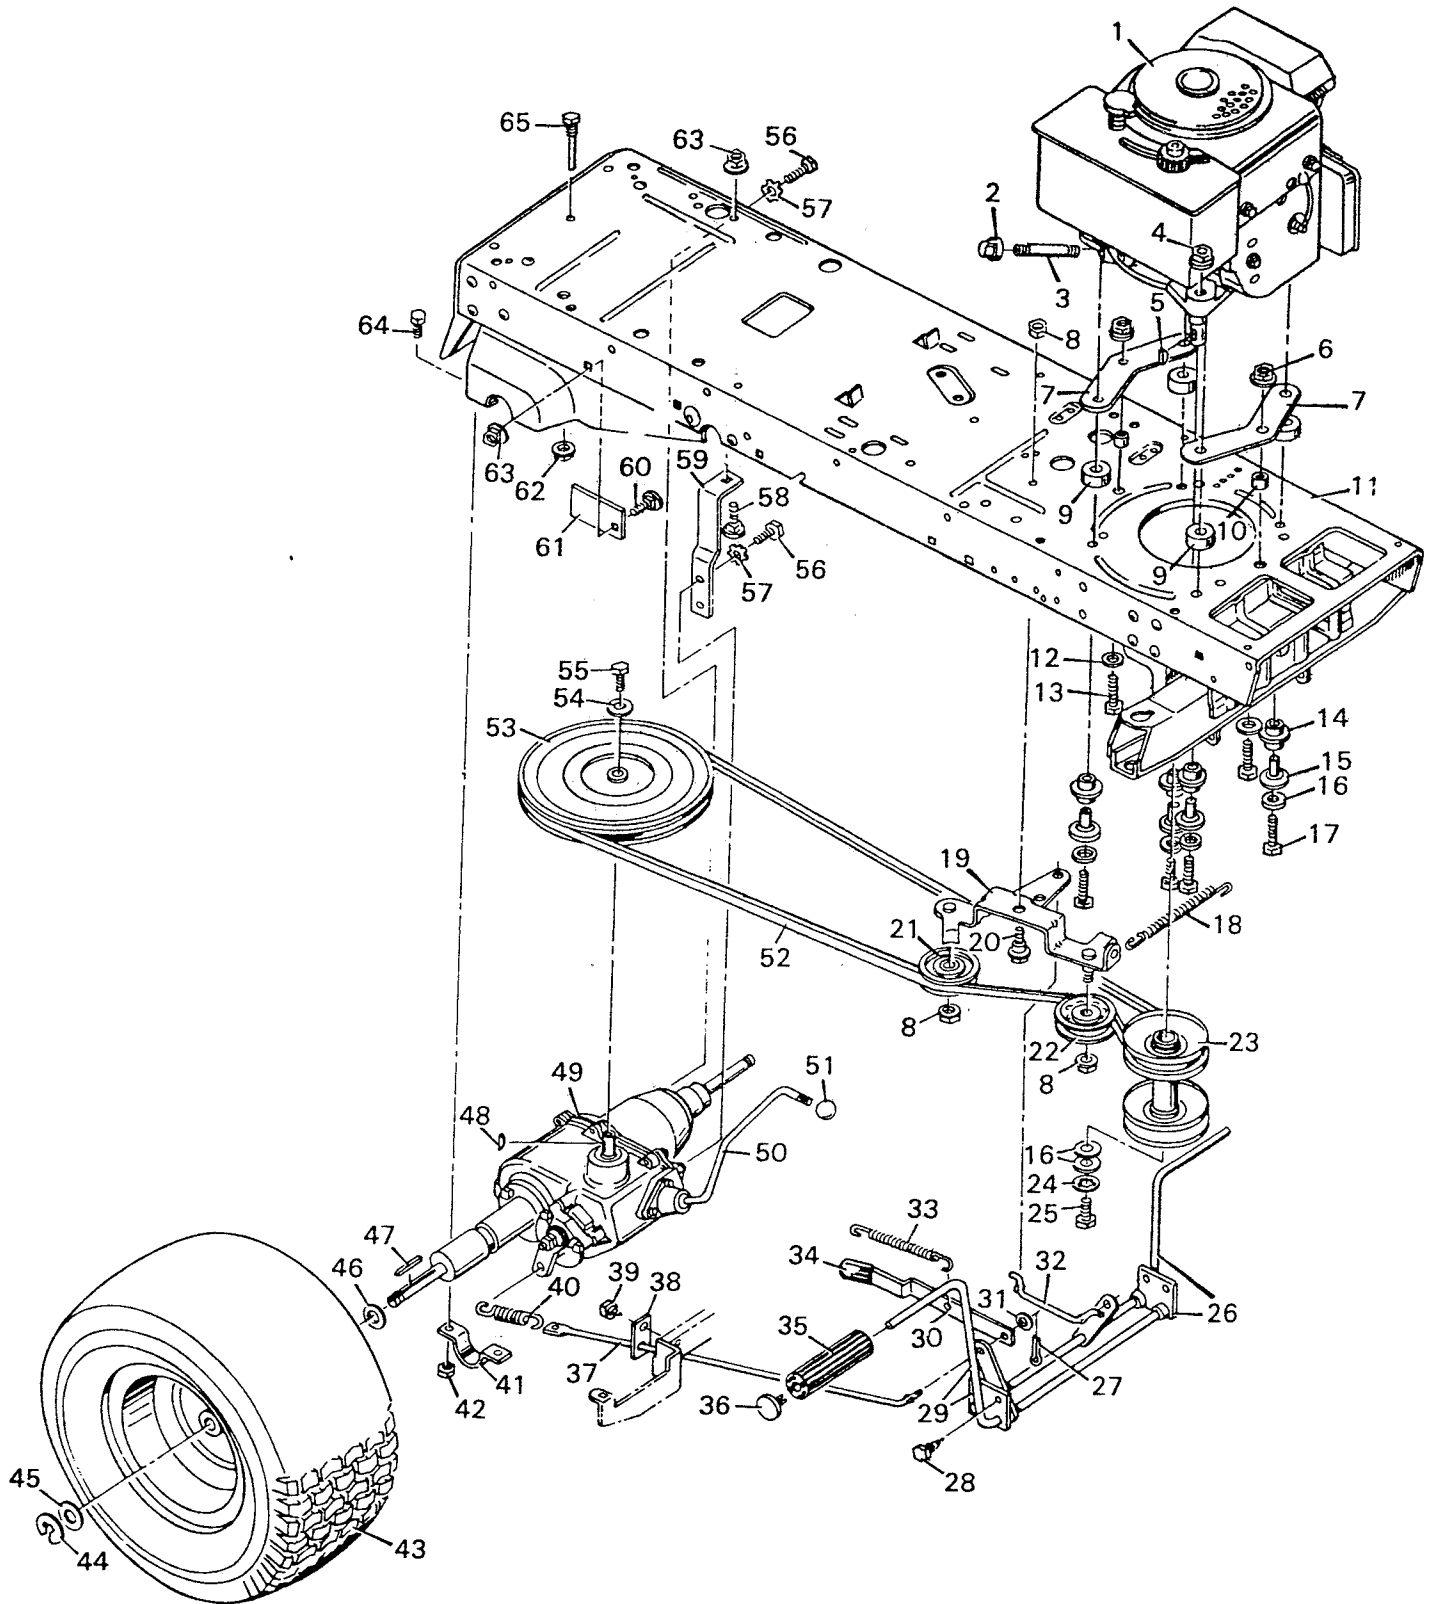

MODEL NO. 3662

DRIVE SECTION

MODEL NO. 3662

Key No.	Part No.	Description	Key No.	Part No.	Description
1	-----	Engine	35	21544	Clutch & Brake Pedal
2	21651	Extension Cap	36	21535	Push-On-Cap
3	21749	Oil Extension Pipe	37	21472Z	Brake Rod
4	15X90	Flange Locknut	38	21678Z	Brake Rod Support
5	20062	Woodruff Key # 6	39	26X185	Screw
6	15X89	Flange Locknut 1/4"-20	40	21675	Tension Spring
7	23982Z	Strap	41	21473	Transaxle Clamp
8	15X84	Flange Locknut 3/8"-16	42	15X88	Flange Locknut 5/16"-18
9	24589	Rubber Load Mount	43	403004	Wheel Only
10	32212	Spacer	*	403005	Tire 18X9.50-8
11	402037	Frame Channel	*	400162	Valve Stem & Cap
12	17X37Z	Washer	44	11X3	E-Ring
13	1X94	Bolt 1/4"-20X1 1/4"	45	17X115	Washer
14	24590	Rubber Rebound Mount	46	21521	Transaxle Washer
15	24591	Spacer Tube	47	21553	Square Key
16	10851Z	Washer	48	21539	Woodruff Key # 61
17	1X107	Hex Bolt 5/16"-24X2 1/2"	49		Transaxle #
18	23724	Drive Idler Spring	50	23335E	Shift Lever Unit
19	21428	Idler Bracket & Stud Assembly	51	20844	Shift Lever Knob
20	9X12	Shoulder Bolt	52	21615	Drive Belt
21	20613	Idler Pulley	53	21447	Input Pulley
22	21409	Idler Pulley	54	18X30	Spring Lockwasher
23	24124Z	Stock Pulley Assembly	55	1X38Z	Bolt 1/4"-20X5/8"
24	19X39	Shakeproof Washer	56	1X84	Bolt 5/16"-18X1
25	1X20	Bolt 3/8"-24X1"	57	18X15	Lockwasher
26	21951	Clutch Lever Assembly	58	2X57	Carriage Bolt 3/8"-16X7/8"
27	30X20	Cotter Pin	59	21440Z	Transaxle Support Bracket
28	26X174	Screw	60	2X56	Carriage Bolt 3/8"-16X3/4"
29	21948	Brake Lever Assembly	61	21683	Belt Guide
30	21484Z	Parking Brake Arm	62	15X79	Flange Nut 5/16"-18
31	17X47Z	Washer	63	15X68	Flange Locknut 3/8"-16
32	21681	Clutch Link Rod	64	1X91	Hex Bolt 5/16"-18X3/4"
33	20682	Spring	65	20619	Guide Screw
34	21434	Grip			

NOTE: Complete illustration of Transaxle shown on page 94 & 95.