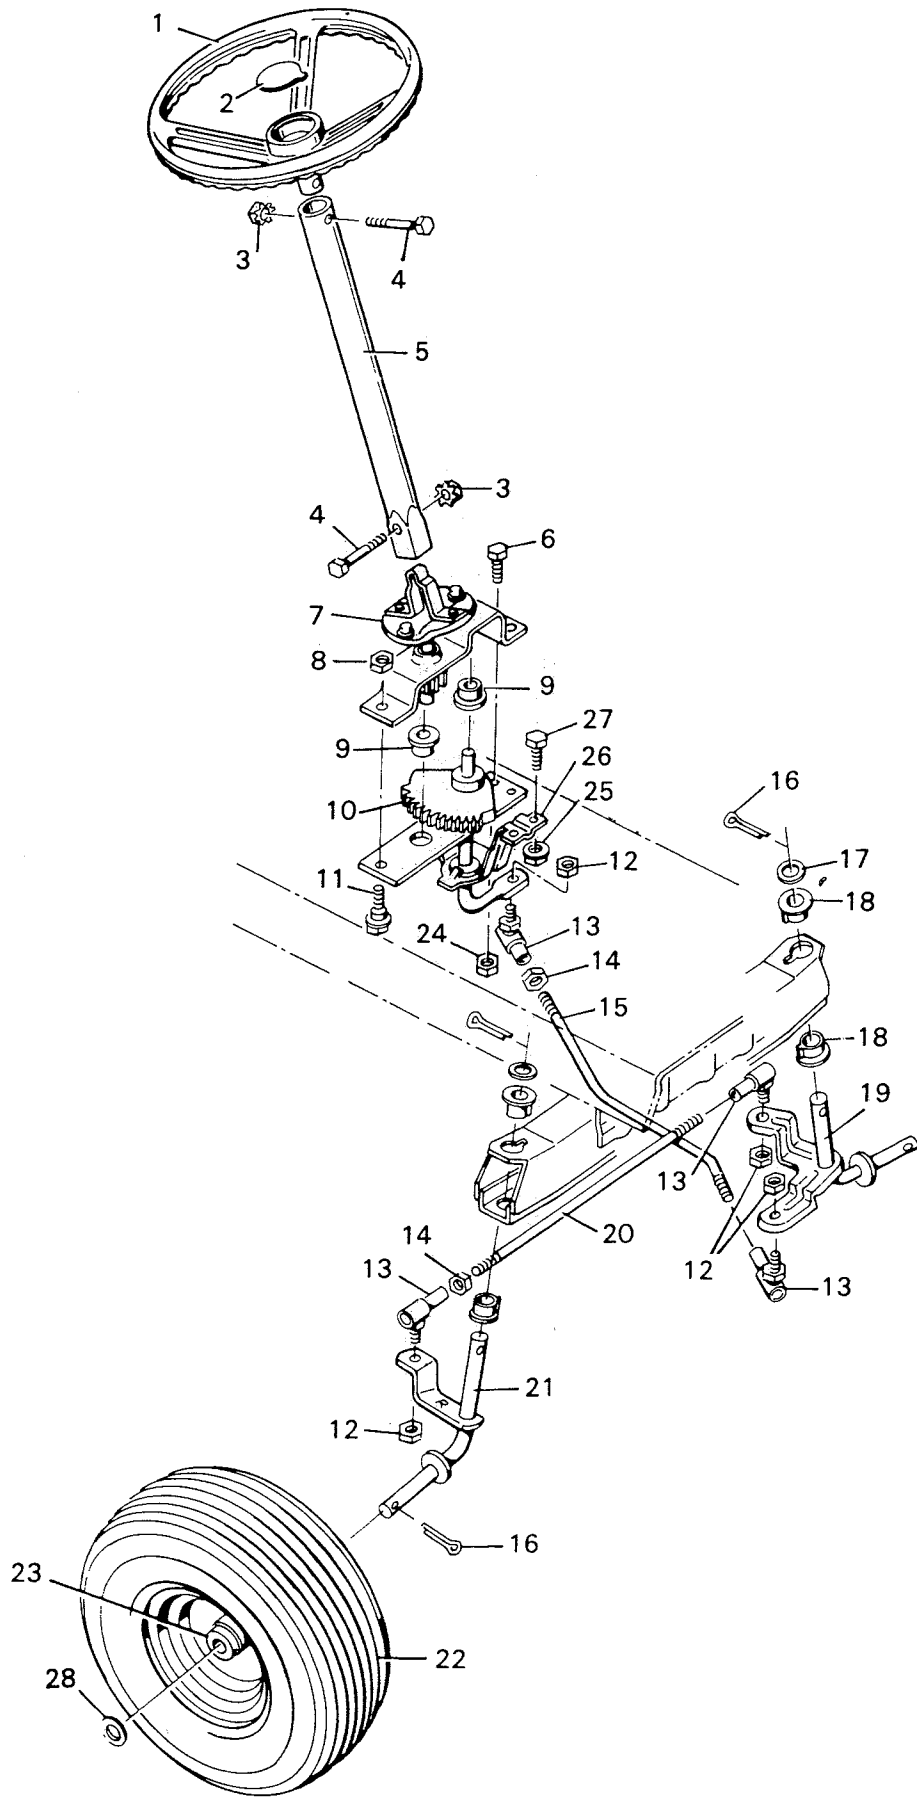

MODEL NO. 3662

BODY PARTS SECTION

MODEL NO. 3662

Key No.	Part No.	Description
1	21970	Seat
2	1X45	Bolt 5/16"-18X5/8"
3	23325	Rear Shroud
4	17X47Z	Washer
5	21434	Grip
6	26X197	Screw 5/16"X5/8" Type B
7	26X159	Screw # 8X3/8" Type A
8	26X186	Screw # 10X 1/2" Type AB
9	21707	Steering Post Bearing
10	23299	Control Panel
11	23332PA	Remote Control
12	15X79Z	Flange Nut 5/16"-18
13	21792	Side Plate R.H.
14	21268	Grommet
15	21714	Rear Shroud Support
16	21934	Running Board R.H.
17	15X79	Flange Nut 5/16"-18
18	2X53	Carriage Bolt 5/16"-18X5/8"
19	21710	Rubber Mat
20	21547	Running Board Support
21	403040	Hood Latch R.H.
---	403041	Hood Latch L.H.
22	23146Z	Belt Guide
23	15X84Z	Lock Nut 3/8"-16
24	21441	Front Axle Ass'y.
25	21469	Pivot Pin
26	2X60	Carriage Bolt 3/8"-16X3"
27	21534	Front Axle Hanger
28	402037	Frame Ass'y.
30	21935	Running Board L.H.
31	21793	Side Plate L.H.
32	21713	Lower Grill
33	24083	Hood Assembly
34	21765	Edge Trim
35	14X81	Wing Nut
36	21761Z	Battery Clamp
37	21762Z	Battery Clamp Rod
38	21706C	Upper Grill w/Light
39	21789	Edge Trim
40	26X49	Screw
*	21720E	Headlight Retainer

* Not Illustrated

MODEL NO. 3662

STEERING SECTION

MODEL NO. 3662

Key No.	Part No.	Description
1	21688	Steering Wheel
2	21303	Steering Wheel Cap
3	15X76	Keys Nut 5/16"-18
4	1X75	Bolt 5/16"-18X1 3/4"
5	21486C	Steering Post
6	1X45	Screw 5/16"-18X7/8"
7	21493	Steering Gear & Coupling Ass'y.
8	15X84	Locknut 3/8"-16
9	20587	Bearing
10	21692	Steering Arm Gear & Brkt. Ass'y.
11	9X12	Shoulder Bolt
12	15X77	Locknut 3/8"-24
13	21031	Ball Joint
14	15X61	Hex Nut 3/8"-24
15	21482	Drag Link Rod
16	30X49	Cotter Pin 1 1/4"
17	17X83Z	Washer
18	23820	Spindle Bearings
19	24045	Spindle Ass'y. L.H.
20	21475	Tie Rod Ass'y.
21	24044	Spindle Ass'y. R.H.
22	403000	Rim Only
*	403001	Tire Only
*	400162	Valve Stem & Cap
23	403010	Front Wheel Bearing
24	15X43	Locknut 5/16"-18
25	15X79	Flange Nuts 5/16"-18
26	21693	Steering Bracket
27	1X45	Bolt 5/16"-18X5/8"
28	17X115	Washer
	21747	Parts Bag Assembly