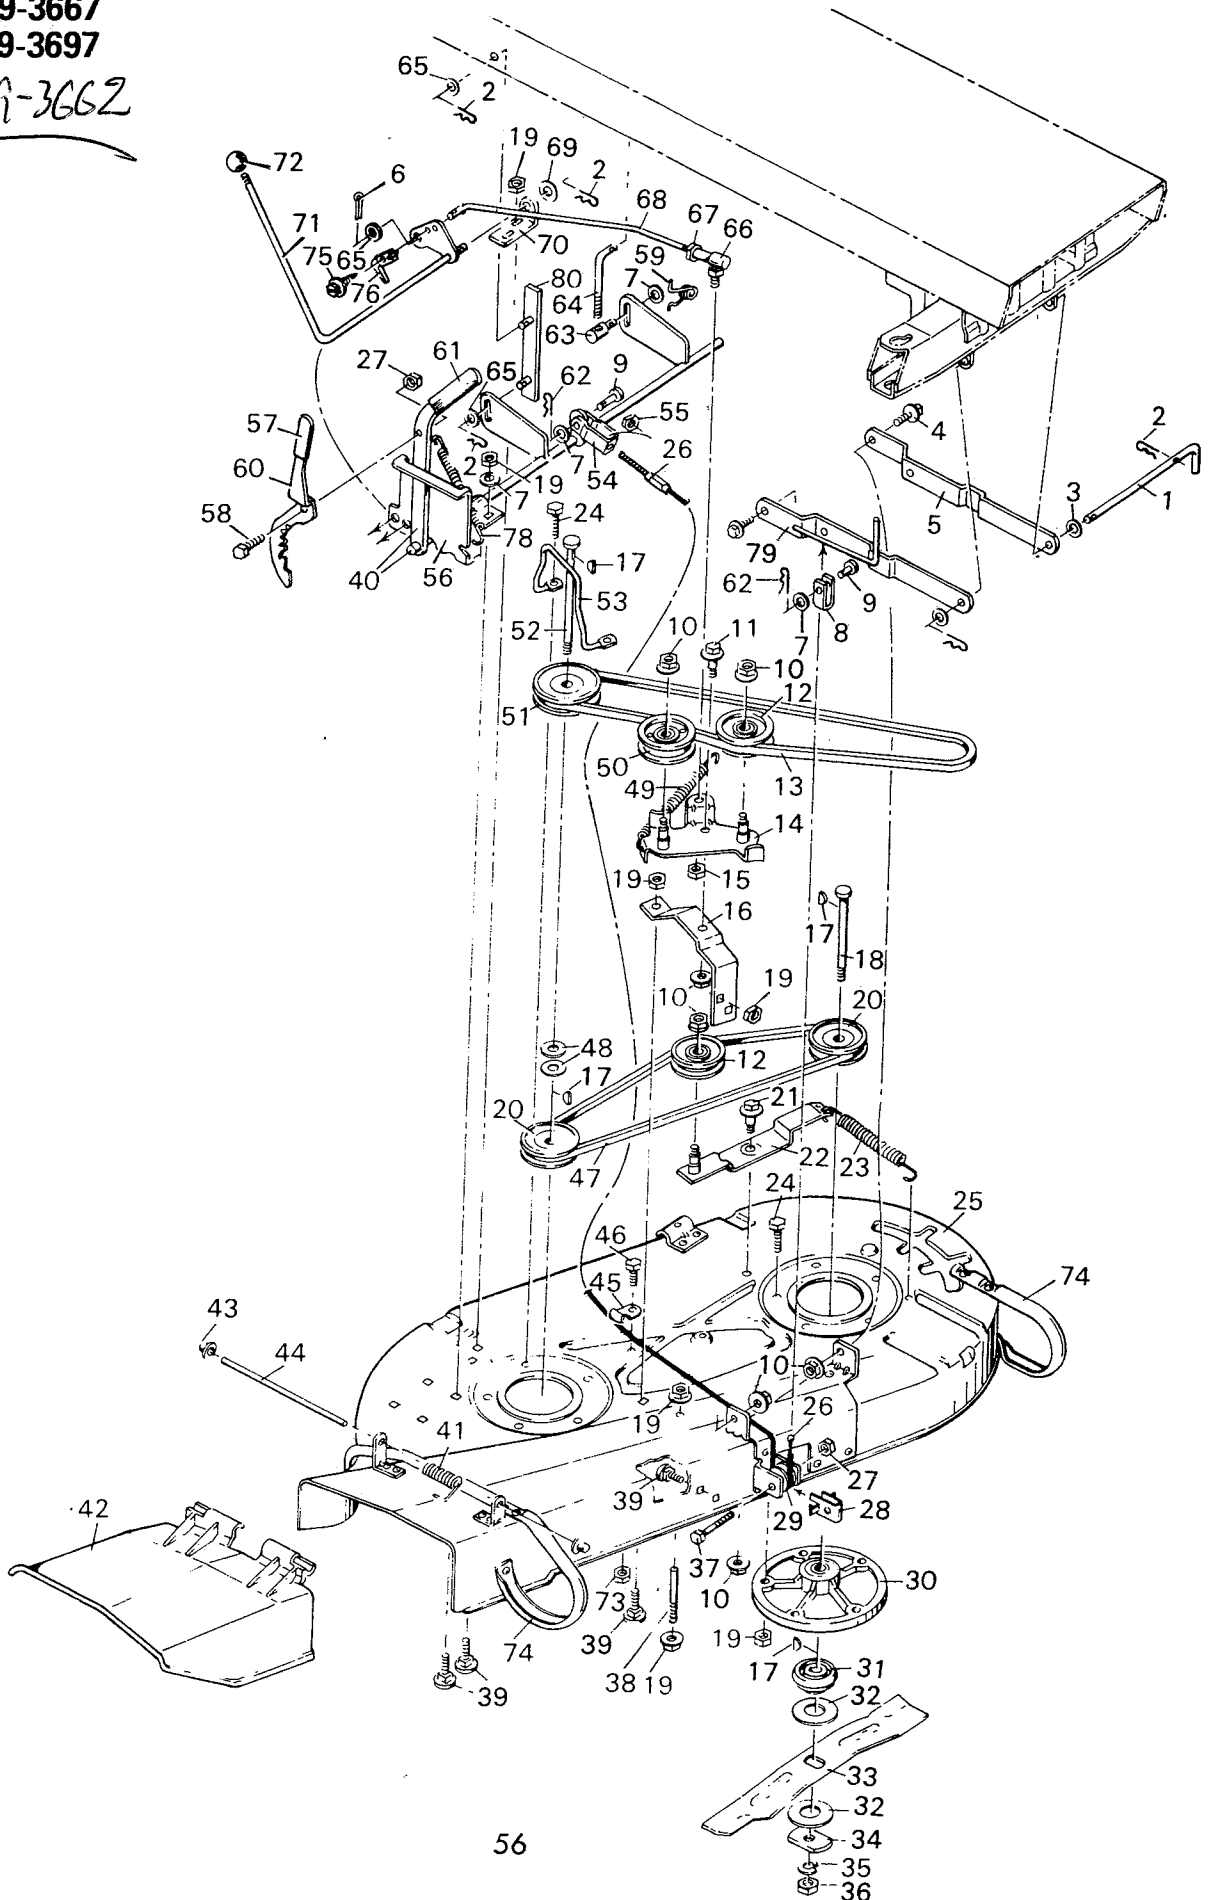

MODEL 9-3653
MODEL 9-3666
MODEL 9-3667
MODEL 9-3697

36" BLADE HOUSING

9-3662

MODEL 9-3653
MODEL 9-3662
MODEL 9-3666
MODEL 9-3667
MODEL 9-3697

404036

PARTS LIST *DECK ASSY*

Key No.	Part No.	Description	Key No.	Part No.	Description
1	21912Z	Pull Pin	41	21189	Torsion Spring
2	20692	Cotter Hair Pin	42	21154	Chute Deflector
3	17X57Z	Washer	43	28X23	Push-On-Cap
4	9X14	Shoulder Bolt	44	21198Z	Deflector Rod
5	21911	Support Arm L.H.	45	21953Z	Cable Guide
6	30X20	Cotter Pins	46	1X38Z	Bolt 1/4"-20X5/8"
7	17X47Z	Washer	47	20557	Cross Drive Belt
8	24073Z	Clevis	48	17X87Z	Washers
9	29X93	Clevis Pin	49	24074	Idle Spring
10	15X84Z	Flange Locknut 3/8"-16	50	21409	Idler Pulley
11	9X12	Shoulder Bolt 3/8"-16X7/8"	51	21096	Jackshaft Pulley
12	20613	Idler Pulley	52	21024	Jackshaft - Long
13	21649	Blade Drive Belt	53	21504Z	Belt Guide
14	21503	Blade Drive Idler Assembly	54	21915Z	Adjusting Clevis
15	15X77	Locknut 3/8"-24	55	15X2	Hex Nut 5/16"-18
16	21496	Idler Support Bracket	56	21500	Lifter Bracket
17	20062	Woodruff Key # 6	57	20476	Lifter Latch Grip
18	20616	Jackshaft - Short	58	6X46	Shoulder Screw
19	15X88	Flange Locknut 5/16"-18	59	23139	Torsion Spring
20	21022	Jackshaft Pulley	60	21591Z	Lifter Latch
21	9X15	Shoulder Bolt	61	21249	Lifter Grip
22	21139Z	Twin Blade Idler Bracket Assembly	62	20692	Cotter Hair Pin
23	20682	Cross Drive Idler Spring	63	21920	Adjusting Nut
24	1X84Z	Bolt 5/16"-18X11"	64	23704Z	Adjusting Rod
25	21907	Blade Housing	65	17X53Z	Washer
26	21913	Lifter Cable	66	21031	Ball Joint
27	15X67	Hex Nut 1/4"-20	67	15X61	Hex Nut 3/8"-24
28	21917Z	Cable Guide	68	21517	Link Rod
29	21916	Nylon Pulley	69	17X67Z	Washer
30	20551	Jackshaft Housing Assembly	70	20934	Scissors Bracket R.H.
31	20617	Blade Adapter	71	23915C	Blade Drive Lever Assembly
32	21673Z	Washer	72	20739	Lever Knob
33	20930	Blade	73	15X66	Hex Nut 1/4"-20
34	20663Z	Blade Washer	74	404015	Skid Set
35	18X27	Lockwasher	75	26X211	Screw # 10X1" Type AB
36	15X72	Hex Nut 1/2"-20	76	24527	Limit Switch
37	1X90	Bolt 1/4"-20X1 3/4"	78	20682	Lifter Latch Spring
38	23169	Belt Guide	79	23256	Support Arm Assembly R.H.
39	2X53	Carriage Bolt	80	23705Z	Hanger Bracket Assembly
40	21906	Lifter Assembly