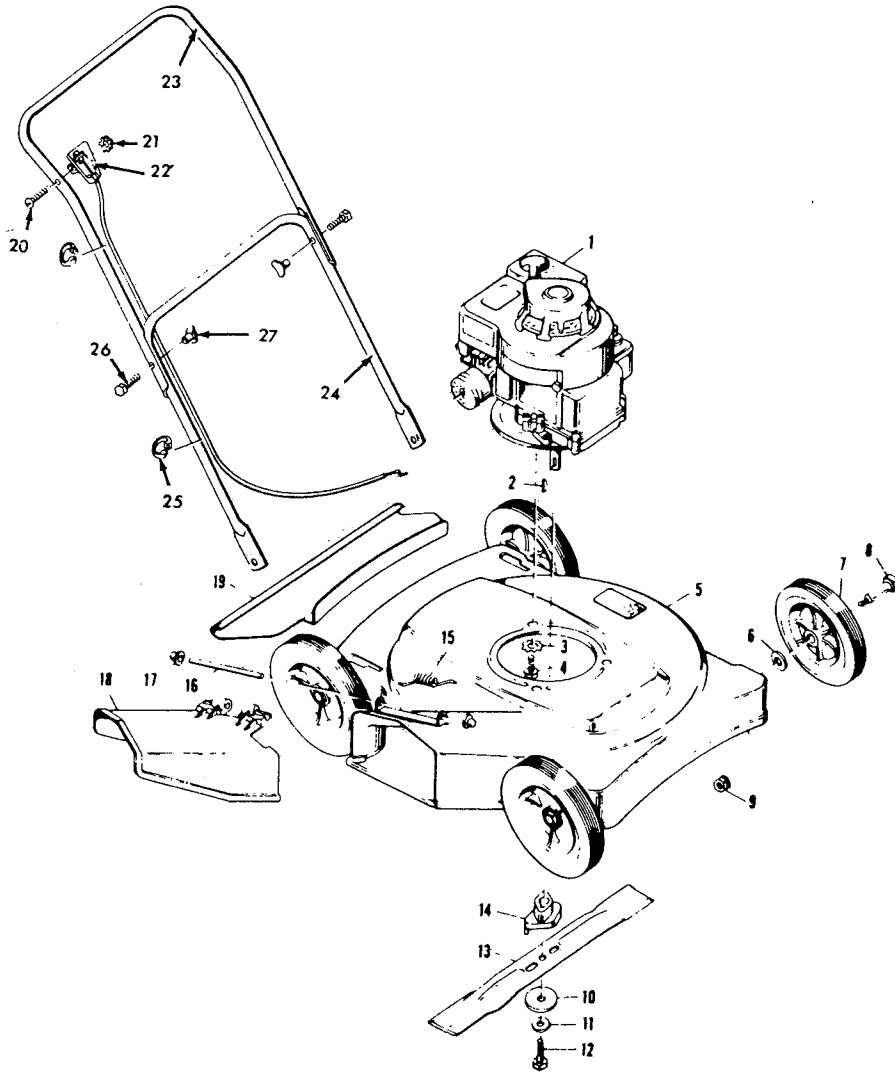

MODEL 9-2201 22" EQUIPPED ROTARY MOWER

Key No.	Model 9-2201 Part No.	Description	Key No.	Model 9-2201 Part No.	Description
1	-----	Engine	15	22052	Torsion Spring
2	20062	Woodruff Key	16	22050Z	Pivot Pin
3	19X8	Shakeproof Washer	17	28X42	Push-On-Cap
4	20103	Engine Bolt	18	20454	Chute Deflector
5	22076	Housing Assembly	19	407018	Rear Guard Panel
6	10851Z	Washer	20	3X97Z	Bolt
7	20270	Wheel & Tire	21	15X66	Keps Nut
8	9X10	Axle Bolt	22	22058	Control Assembly
9	15X68	Flange Locknut	23	20437Z	Upper Handle Assembly
10	20094Z	Washer	24	20438Z	Lower Handle Assembly
11	18X31	Cup Washer	25	22550	Cable Clip
12	1X68	Blade Adapter Bolt	26	20412	Bolt
13	20046	Blade	27	20410	T-Nut
14	20050	Blade Adapter		22062	Parts Bag