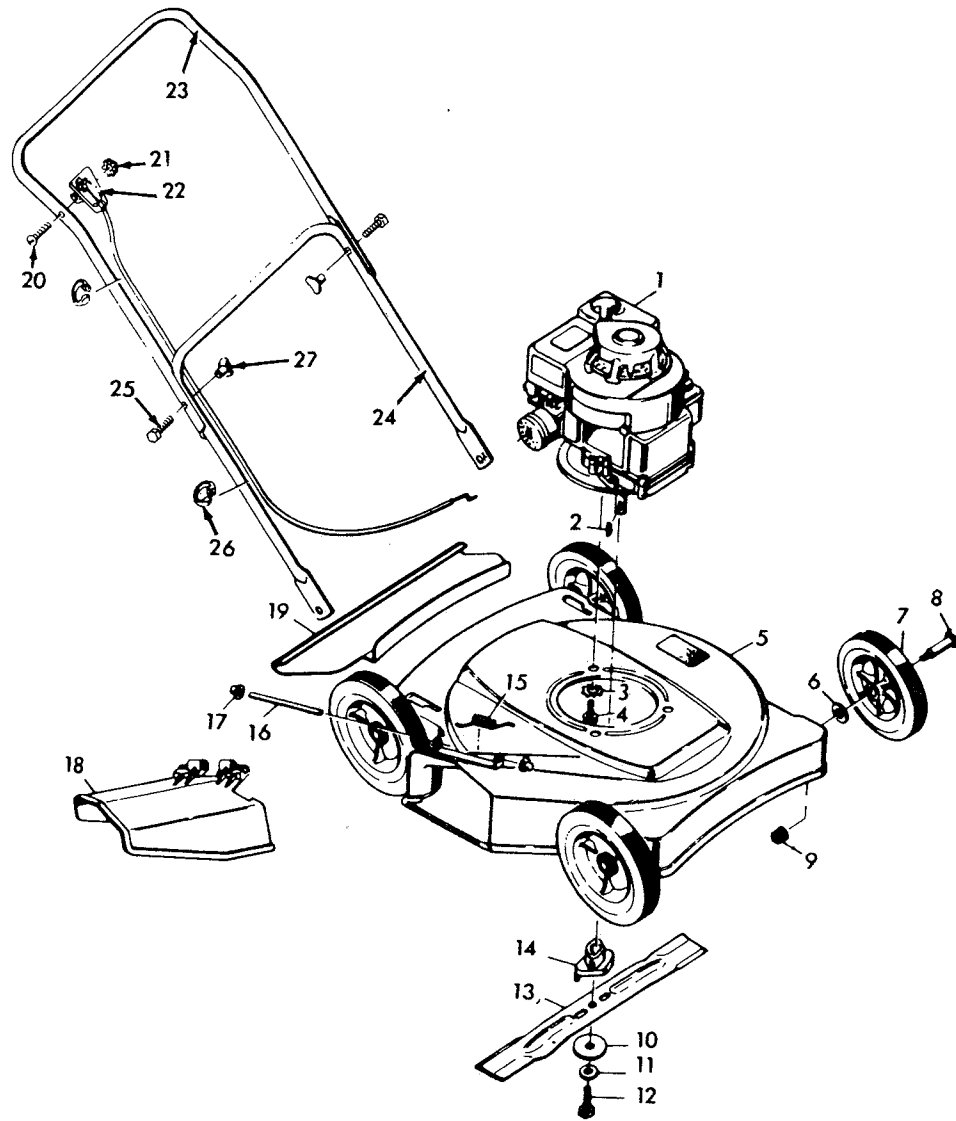

MODEL 9-2001 20" EQUIPPED ROTARY MOWER

Key No.	Model 9-2001 Part No.	Description	Key No.	Model 9-2001 Part No.	Description
1	-----	Engine	15	22052	Torsion Spring
2	20062	Woodruff Key	16	22050Z	Pivot Pin
3	19X8	Shakeproof Washer	17	28X42	Push-On-Cap
4	20103	Engine Bolt	18	20454	Chute Deflector
5	22074	Housing Assembly	19	407017	Rear Guard Panel
6	10851Z	Washer	20	3X97Z	Bolt
7	20270	Wheel & Tire	21	15X66	Keys Nut
8	9X10	Axle Bolt	22	22058	Control Assembly
9	15X68	Flange Locknut	23	20437Z	Upper Handle Assembly
10	20094Z	Washer	24	20438Z	Lower Handle Assembly
11	18X31	Cup Washer	25	22550	Cable Clip
12	1X68	Blade Adapter Bolt	26	20412	Bolt
13	20045	Blade	27	20410	T-Nut
14	20050	Blade Adapter		22062	Parts Bag