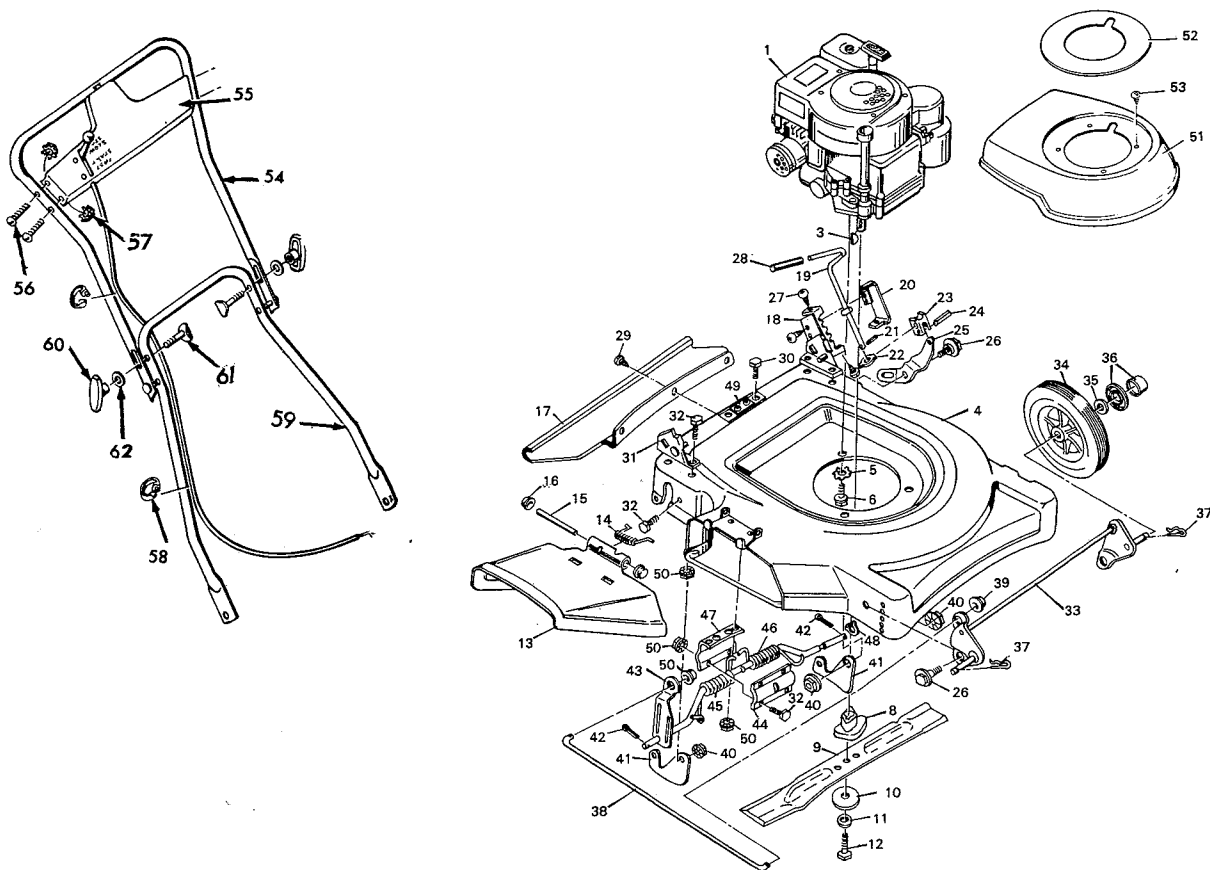

MODEL 8-2213 22" DELUXE ROTARY MOWER

KEY NO.	PART NO.	DESCRIPTION	KEY NO.	PART NO.	DESCRIPTION
1	----	Engine	33	22760Z	Front Axle Assy.
3	20062	Woodruff Key	34	20104	Wheel & Tire
4	22740	Housing Ass'y. - 22"	35	17X102Z	Washer
5	19X8	Shakeproof Washer	36	20090	Hub Cap - Chrome
6	20103	Engine Mount Bolt	37	20101	Cotter Hair Pin
8	20050	Blade Adapter	38	22781Z	Wheel Connecting Rod
9	20046	Blade - 22"	39	28X39	Push-On-Cap
10	20094Z	Washer	40	15X84Z	Flange Nut
11	18X31	Spring Lockwasher	41	22757Z	Housing Brace
12	1X68	Blade Adapter Bolt	42	30X20	Cotter Pin
13	22352	Chute Deflector	43	22755Z	Rear Axle Assy.
14	22052	Torsion Spring	44	22777Z	Axle Retainer
15	22326Z	Pivot Pin	45	22774	Right Hand Spring
16	28X42	Push On Cap	46	22773	Left Hand Spring
17	22359	Rear Guard	47	22779Z	Axle Mounting Bracket
18	22786Z	Lock Plate Assy.	48	11X2	Retainer Ring
19	22794Z	Adjust Handle Assy.	49	22759	Support Plate
20	22788Z	Lock Plate Bracket	50	15X82	Flange Nut
21	32X74	Spiral Pin	51	22339	Engine Shroud
22	22792	Universal	52	22335	Shroud Insert
23	22791Z	Universal Bracket	53	26X159	Tap Screw
24	32X73	Spiral Pin	54	20247	Upper Handle
25	22790Z	Lifter Arm	55	400167	Control & Cable
26	21426	Shoulder Bolt	56	3X97	Bolt
27	26X159	Round Tapping Screw	57	15X66	Keps Nut
28	22798	Grip	58	22550	Cable Clip
29	26X186	Screw	59	2019C	Lower Handle Assy.
30	1X96	Hex Bolt	60	20266	Handle Knob
31	20198Z	RH Bracket & Weld Pin Ass'y.	61	20129	Contour Bolt
32	1X38	Hex Bolt 1/4-20X5/8	62	17X46Z	Washer
				22723	Parts Bag Assy.