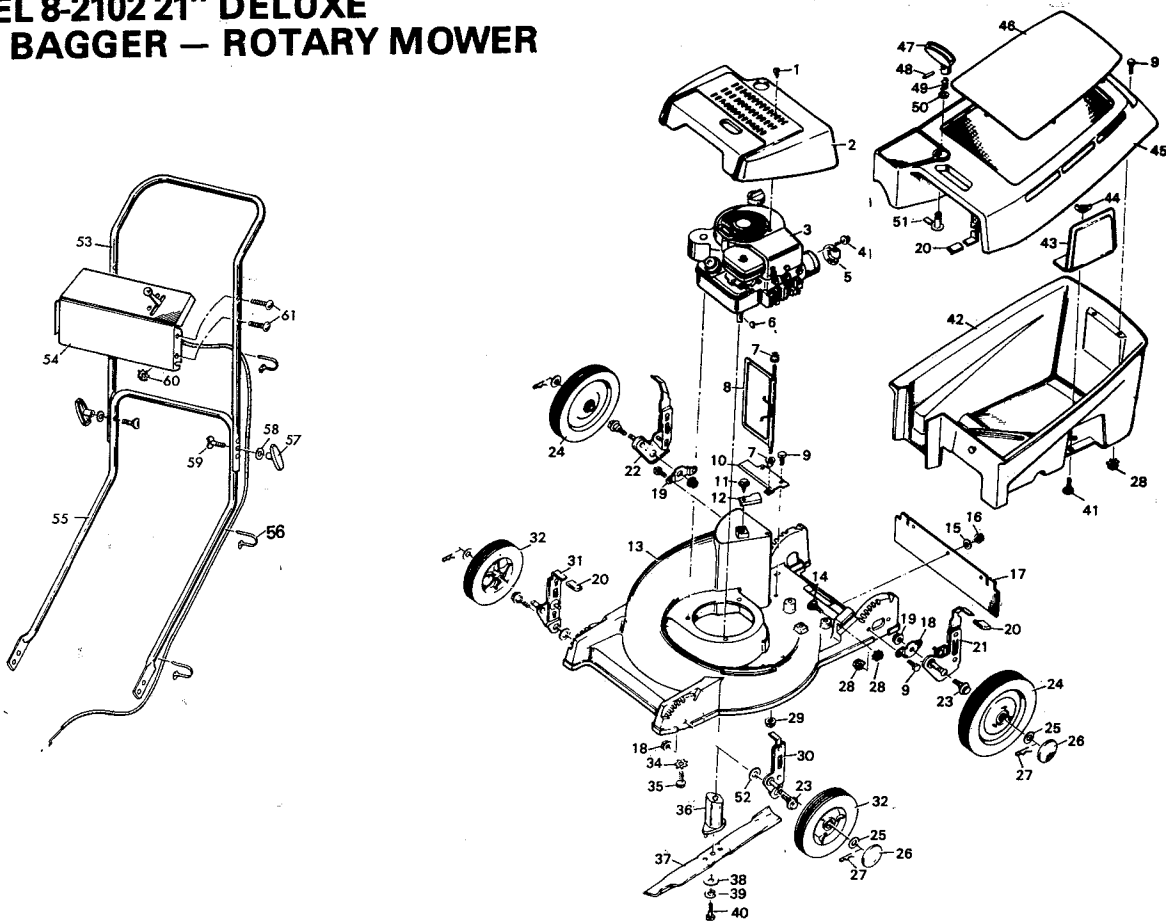

**MODEL 8-2102 21" DELUXE
REAR BAGGER — ROTARY MOWER**

KEY NO.	PART NO.	DESCRIPTION	KEY NO.	PART NO.	DESCRIPTION
1	26X209	Tap Screw # 8X1-1/8"	32	20104	Front Wheel & Tire
2	22821	Engine Shroud	33	22090	Front Hub Cap
3	-----	Engine	34	19X8	Shakeproof Washer
4	26X208Z	Tap Screw # 8X3/8"	35	20103	Engine Mount Bolt
5	20457	Muffler Deflector	36	22809	Blade Adapter
6	20062	Woodruff Key # 6	37	22860	Blade 21"
7	22825	Nylon Bearing	38	20094z	Washer
8	22816	Trap, Door & Spring Ass'y.	39	18X31	Spring Lockwasher
9	1X38Z	Bolt 1/4"-20X5/8"	40	1X105	Hex Head Bolt
10	22817	Lower Door Bracket	41	2X66	Carriage Bolt
11	25X2	Hex Forming Screw	42	407246	Lower Catcher Assembly
12	22831	Keeper	43	22812	Discharge Door
13	22803	Housing Assembly	44	14X80	Wing Nut
14	2X65	Carriage Bolt	45	22835	Upper Catcher & Screen Ass'y.
15	17X17Z	Washer I.D. 13/64"-18 Ga.	46	22813	Catcher Insert
16	26X203	Screw # 8X 1/2"	47	22815	Trap Door Knob
17	22861	Rear Guard	48	32X75	Roll Pin
18	15X12	Stover Nut 3/8"-16	49	22826	Spring
19	22836	Support Height Adjuster	50	17X100Z	Washer I.D. 41/64"-16 Ga.
20	21434	Grip	51	22832Z	Insert & Pawl Assembly
21	22891	L.H. Rear Adjuster	52	17X121	Washer I.D. 13/31"-14 Ga.
22	22890	R.H. Rear Adjuster	53	22876C	Upper Handle
23	9X7	Shoulder Bolt	54	407245	Control Panel
24	22717	Rear Wheel & Tire Ass'y.	55	22870C	Lower Handle
25	17X102Z	Washer I.D. 33/64"-16 Ga.	56	32.618	Tie Strap
26	22690	Rear Hub Cap	57	20266	Folding Handle Knob
27	20101	Cotter Hair Pin	58	17X46Z	Washer I.D. 11/32"-13Ga.
28	15X66	Keps Nut 1/4"-20	59	20129Z	Contour Bolt
29	15X89Z	Flange Locknut 1/4"-20	60	15X66	Keps Nut 1/4"-20
30	22867	L.H. Front Adjuster	61	3X97Z	Screw 1/4"-20X 3/4"
31	22864	R.H. Front Adjuster		22908	Parts Bag Ass'y.