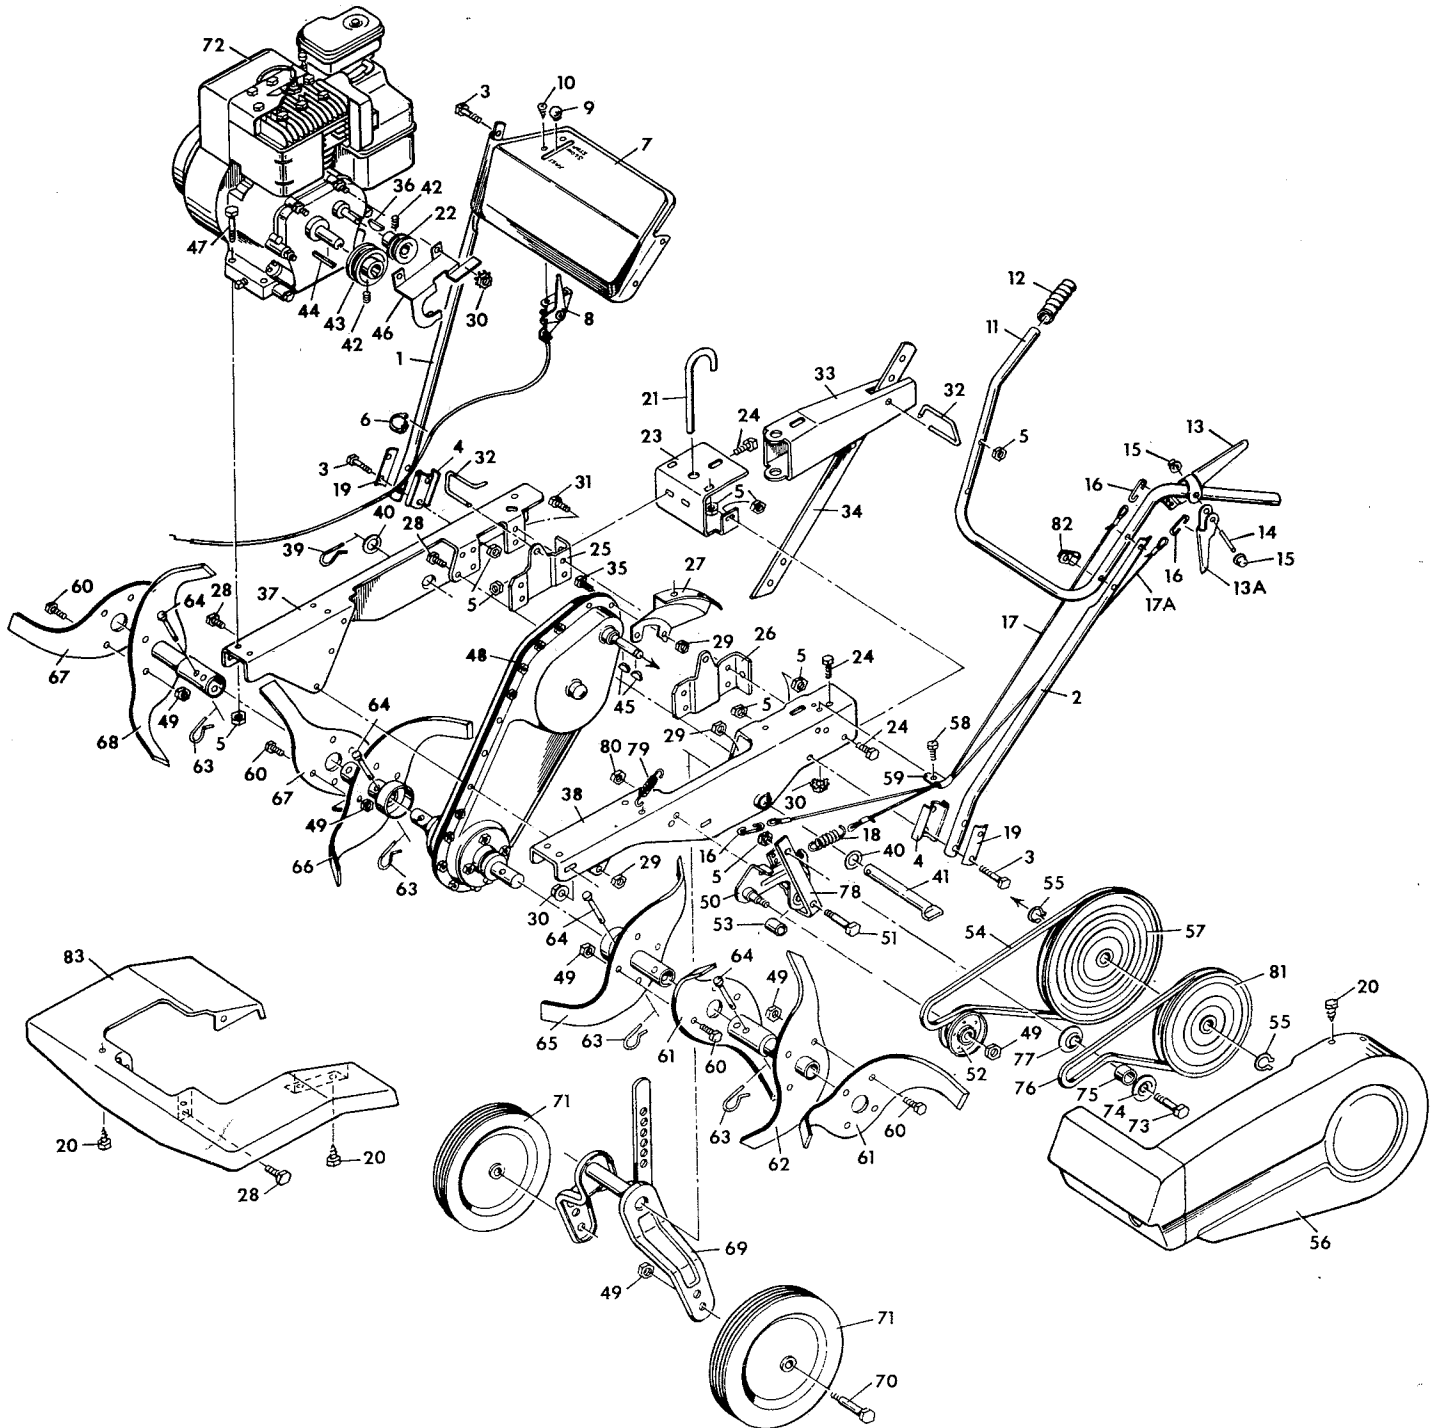

**MODEL 8-1203  
GARDEN TILLER**

**MODEL 8-1203**

KEY NO.	PART NO.	DESCRIPTION	KEY NO.	PART NO.	DESCRIPTION
1	75064C	Lower Handle R.H.	42	23X48	Set Screw
2	75065C	Lower Handle L.H.	43	75074	Engine Pulley
3	1X98	Hex Bolt 5/16-18X1 $\frac{7}{8}$ "	44	21553	3/16" Key
4	75045Z	Handle Bracket	45	21539	Woodruff Key
5	15X88Z	Lock Nut 5/16-18	46	75146Z	Belt Guide
6	32618	Tie Strap	47	1X102	Engine Bolt 5/16"-18X1 $\frac{5}{8}$ "
7	75095	Control Plate	48	75165	Transmission
8	75094PA	Remote Control	49	15X84Z	Hex Nut $\frac{3}{8}$ "-16
9	20339	Knob	50	75075Z	Idler Bracket Ass'y.
10	26X36	Screw #8	51	20086	Bolt
11	75066C	Upper Handle	52	75149	Idler Pulley
12	75078	Grips	53	75145Z	Spacer
13	75077Z	Clutch Lever	54	75121	Belt $\frac{1}{2}$ "X48"
13A	75144Z	Reverse Lever	55	11X7	Retainer Ring
14	75137	Clutch Pin	56	75176	Belt Guard
15	28X42	Push On Cap	57	75073	Transmission Pulley
16	75079	Clutch Cable Hook	58	1X38	Bolt $\frac{1}{4}$ "-20X $\frac{5}{8}$ "
17	75081	Clutch Cable-Forward	59	21953Z	Cable Guide
17A	75148	Clutch Cable-Reverse	60	1X85	Bolt
18	75083	Spring	61	75108	Tine (Stamped "C")
19	75046Z	Handle Clamp	62	75055	L.H. Outside Tine and Hub Ass'y.
20	26X195	Screw	63	75336	Spring Pin
21	75082Z	Tail Piece Pin	64	75335	Tine Pin
22	75132	Pulley	65	75053	L.H. Inside Tine and Hub Ass'y.
23	75164	Chassis Bracket	66	75052	R.H. Inside Tine and Hub Ass'y.
24	1X45Z	Hex Bolt 5/16-18X $\frac{5}{8}$ "	67	75109	Tine (Stamped "D")
25	75038	R.H. Guide Bracket	68	75054	R.H. Outside Tine and Hub Ass'y.
26	75039	L.H. Guide Bracket	69	75098	Wheel Bracket Ass'y.
27	75104	Rear Bracket	70	75048	Axle Bolt
28	1X38	Bolt $\frac{1}{4}$ "-20X $\frac{5}{8}$ "	71	75047	Wheel
29	15X86	Lock Nut $\frac{1}{4}$ "-20	72	----	Engine
30	15X66	Keps Nut $\frac{1}{4}$ "-20	73	9X1	Shoulder Bolt
31	1X95	Bolt $\frac{1}{4}$ "-20X $\frac{7}{8}$ "	74	75141Z	Washer
32	75071Z	Pin	75	75133	Spacer
33	75035	Tail Piece	76	75147	Belt 39"
34	75044	Drag Stake	77	75140Z	Washer
35	1X96	Bolt $\frac{1}{4}$ "-20	78	75142Z	Idler Bracket
36	75136	Woodruff Key $\frac{1}{8}$ "X $\frac{5}{8}$ "	79	75135	Spring
37	75062	Chassis-R.H.	80	15X84Z	Locknut
38	75063	Chassis-L.H.	81	21410	Input Pulley
39	75336	Spring Pin	82	75143	Cable Guide
40	17X100	Washer	83	75177E	Tine Shield
41	75102Z	Pin		75185	Parts Bag Assy.