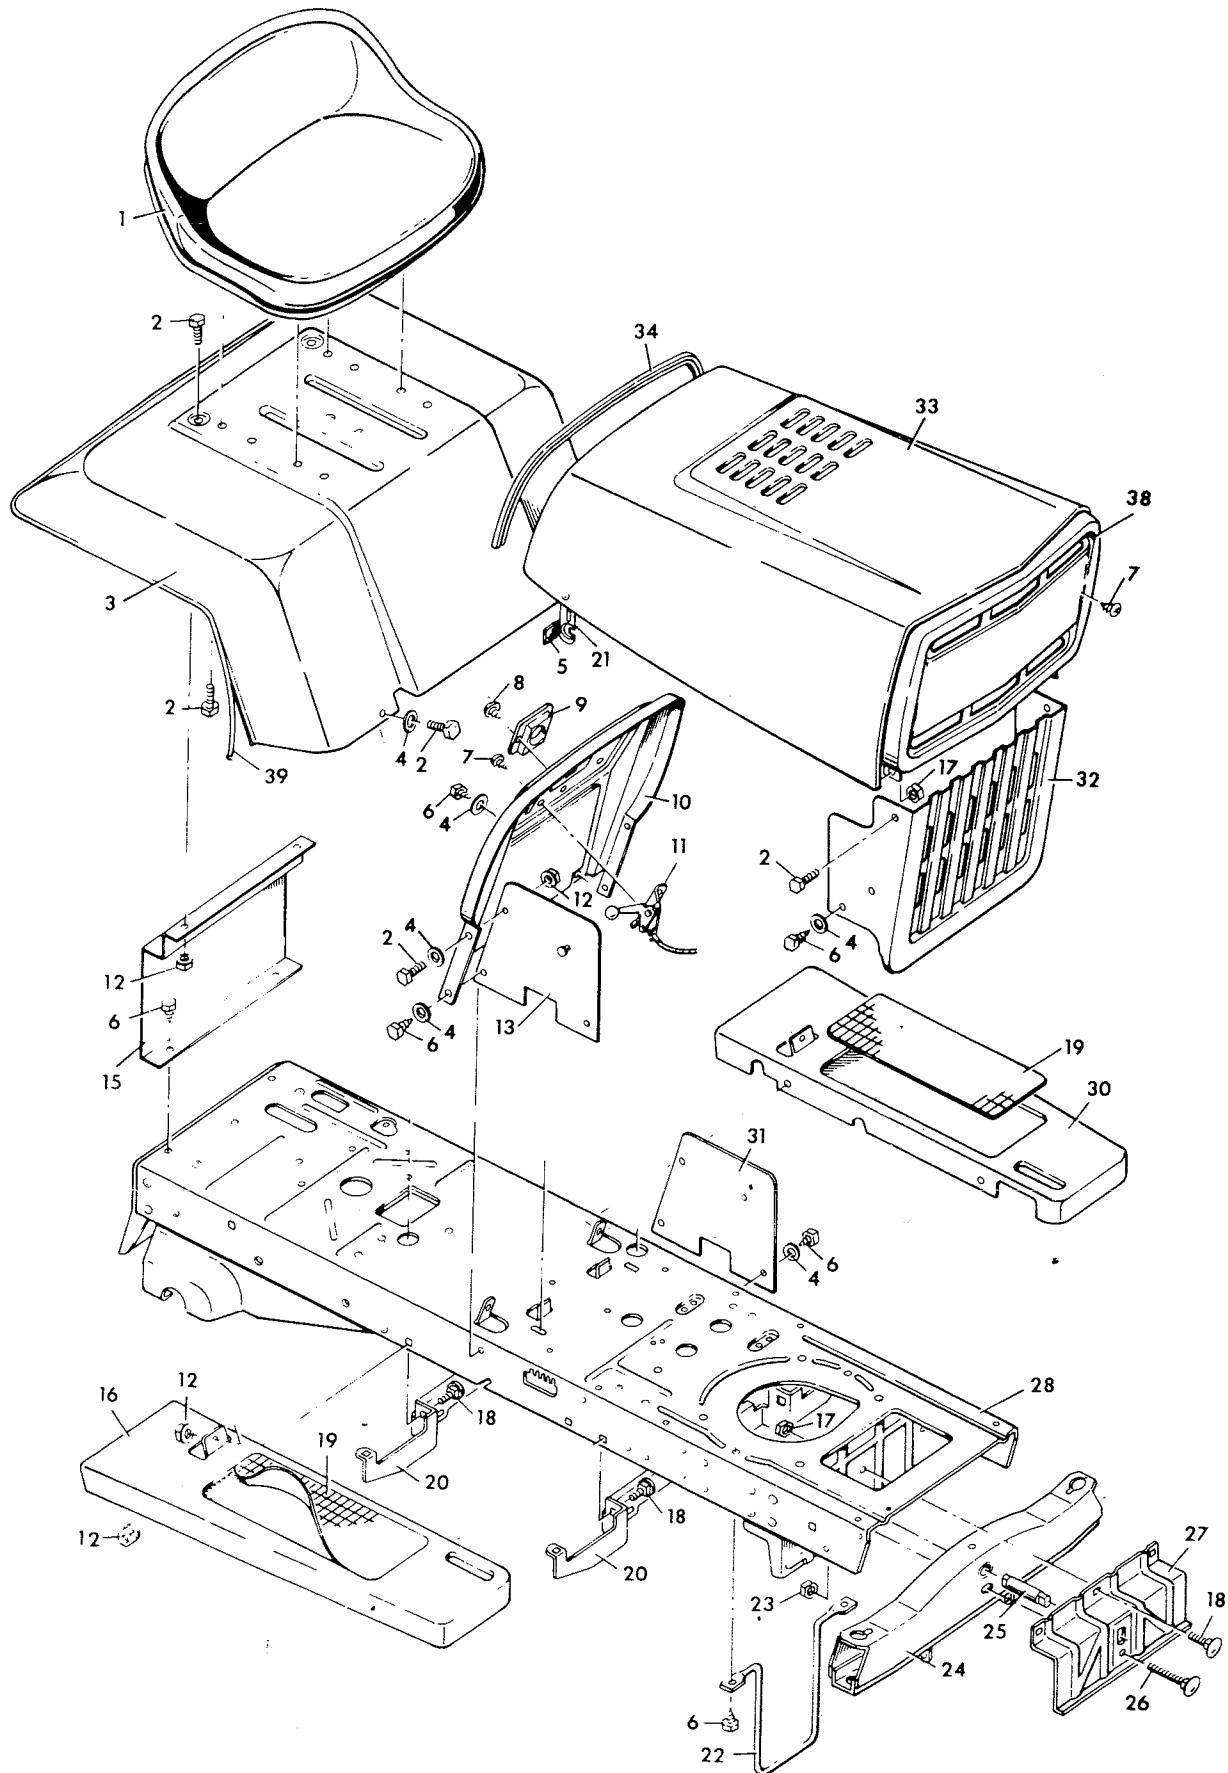

**MODEL 7-3643 RECOIL START
36" LAWN TRACTOR - BODY SECTION**

MODEL 7-3643

KEY NO.	PART NO.	DESCRIPTION
1	21970	Seat
2	1X45Z	Bolt 5/16"-18X5/8"
3	21743	Rear Shroud
4	17X47Z	Washer
5	21434	Grip
6	26X174	Screw 5/16X5/8 Type B
7	26X159	Screw #8X3/8" Type A
8	26X186	Screw #10X1/2" Type AB
9	21707	Steering Post Bearing
10	21715	Control Panel
11	21540PA	Remote Control
12	15X79Z	Flange Nut 5/16"-18
13	21792	Side Plate R.H.
15	21714	Rear Shroud Support
16	21934	Running Board R.H.
17	15X88Z	Locknut 5/16"-18
18	2X53	Carriage Bolt 5/16"-18X5/8"
19	21710	Rubber Mat
20	21547	Running Board Support
21	403040	Hood Latch R.H.
---	403041	Hood Latch L.H.
22	23146Z	Belt Guide
23	15X84Z	Lock Nut 3/8"-16
24	21441	Front Axle Ass'y.
25	21469	Pivot Pin
26	2X60	Carriage Bolt 3/8"-16X3"
27	21534	Front Axle Hanger
28	403038	Frame Ass'y.
30	21935	Running Board L.H.
31	21793	Side Plate L.H.
32	21713	Lower Grill
33	21708	Hood
34	21765	Edge Trim
38	21712C	Upper Grill
39	21789	Edge Trim

**MODEL 7-3643
STEERING SECTION**

MODEL 7-3643

KEY NO.	PART NO.	DESCRIPTION
1	21688	Steering Wheel
2	21303	Steering Wheel Cap
3	15X76	Keps Nut 5/16"-18
4	1X75	Bolt 5/16"-18X1 $\frac{3}{4}$ "
5	21486C	Steering Post
6	1X45	Screw 5/16"-18X $\frac{7}{8}$ "
7	21493	Steering Gear & Coupling Ass'y.
8	15X84Z	Locknut $\frac{3}{8}$ "-16
9	20587	Bearing
10	21692	Steering Arm Gear & Brkt. Ass'y.
11	21426	Shoulder Bolt
12	15X77	Locknut $\frac{3}{8}$ "-24
13	21031	Ball Joint
14	15X61Z	Hex Nut $\frac{3}{8}$ "-24
15	21482	Drag Link Rod
16	30X49	Cotter Pin 1 $\frac{1}{4}$ "
17	17X83Z	Washer
18	21401	Spindle Bearings
19	21476	Spindle Ass'y. L.H.
20	21475	Tie Rod Ass'y.
21	21479	Spindle Ass'y. R.H.
22	21527	Front Wheel & Tire
	403000	Rim Only
	403001	Tire Only
	400162	Valve Stem & Cap
	403010	Front Wheel Bearing
24	15X43Z	Locknut 5/16"-18
25	15X79Z	Flange Nuts 5/16-18
26	21693	Steering Bracket
27	1X45	Bolt 5/16-18X $\frac{5}{8}$ "
28	17X115	Washer
	21747	Parts Bag