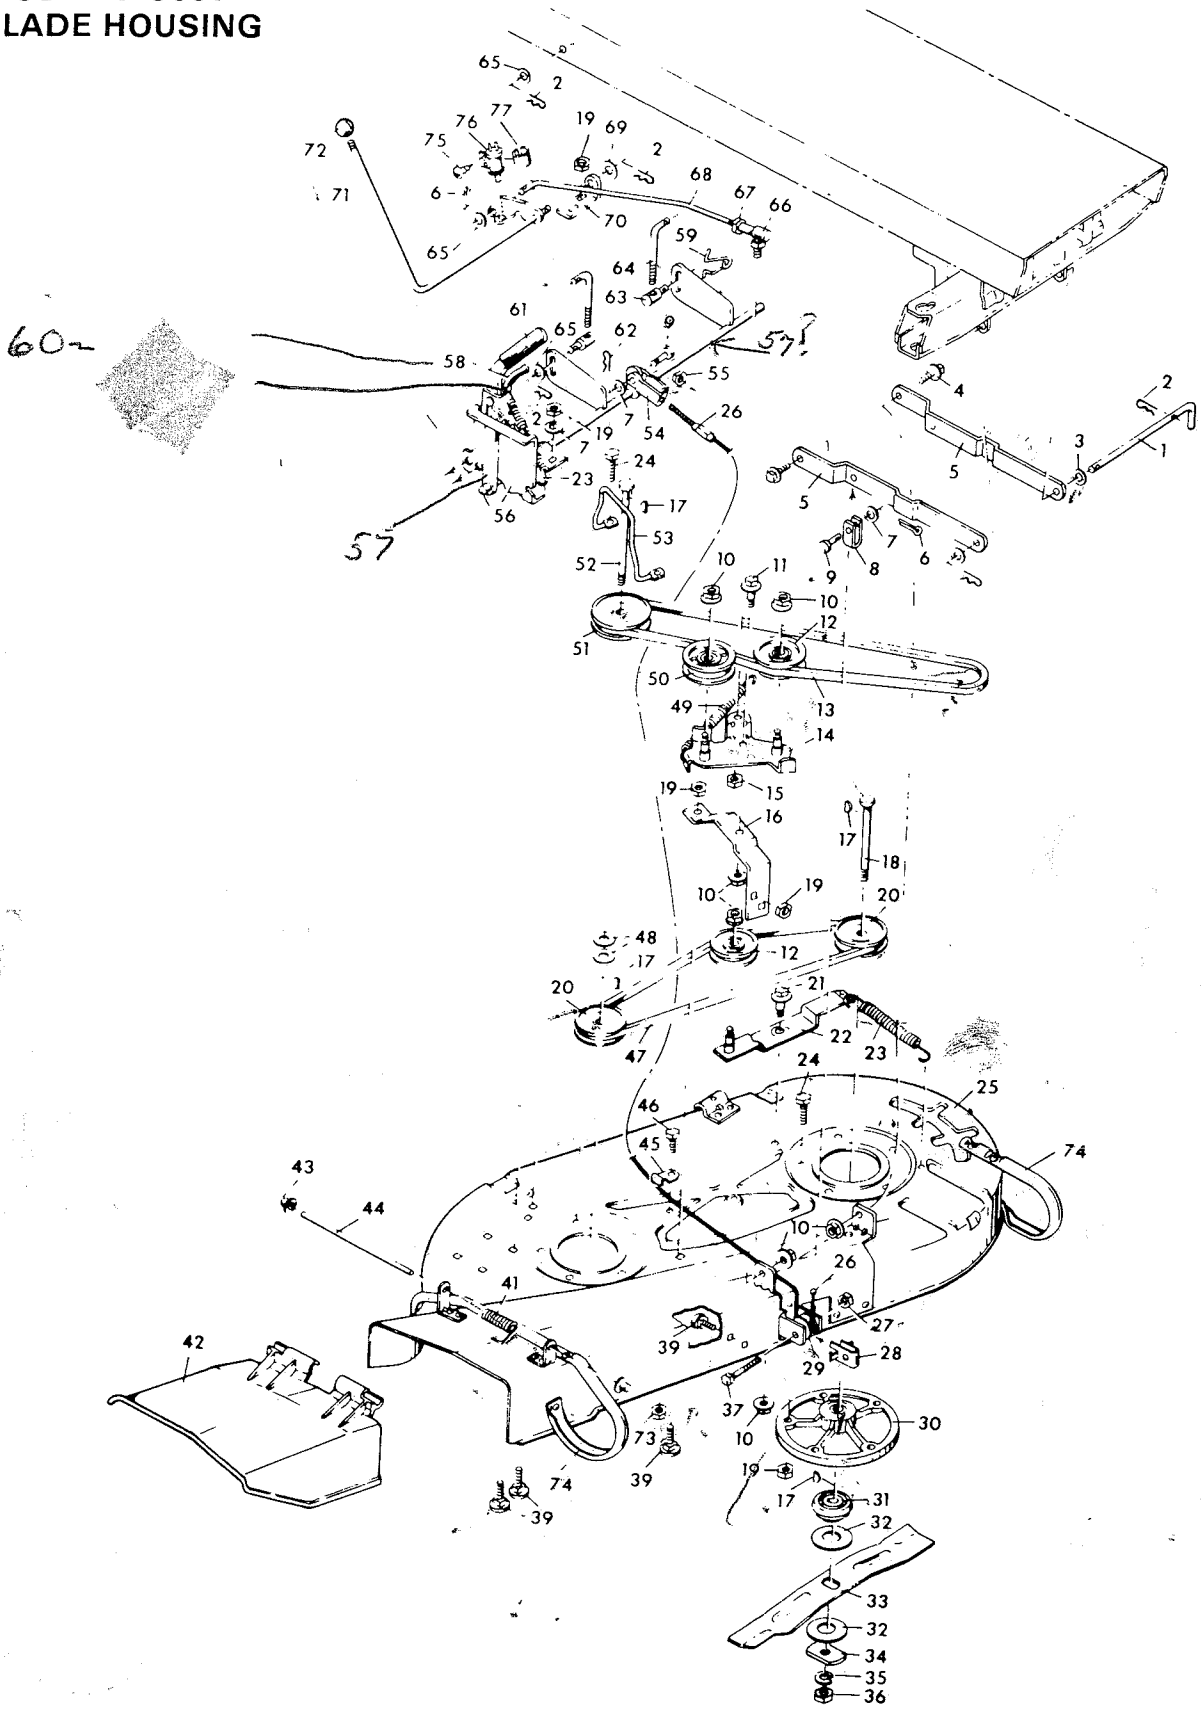

**MODEL 7-3643
MODEL 7-3666
MODEL 7-3667
MODEL 7-3697
BLADE HOUSING**

36" BLADE HOUSING

KEY NO.	PART NO.	DESCRIPTION	KEY NO.	PART NO.	DESCRIPTION
1	21912Z	Pull Pin	39	2X53	Carriage Bolt
2	20692	Hair Pin	41	21189	Torsion Spring
3	17X57Z	Washer	42	21154	Chute Deflector
4	20661	Shoulder Bolt	43	28X23	Push-On-Cap
5	21911	Support Arms	44	21198Z	Pivot Rod
6	30X20	Cotter Pins	45	21953Z	Cable Guide
7	17X47Z	Washer	46	1X38Z	Bolt 1/4"-20X5/8"
8	21914Z	Clevis	47	20557	Cross Drive Belt 1/2"X46"
9	29X93	Clevis Pin	48	17X87Z	Washers
10	15X84Z	Flange Locknut 3/8"-16	49	23126	Idler Spring
11	21426	Shoulder Bolt 3/8"-16X7/8"	50	21409	Idler Pulley
12	20613	Idler Pulley	51	21096	Jackshaft Pulley
13	21649	Blade Drive Belt 1/2"X55"	52	21024	Jackshaft - Long
14	21927	Blade Drive Idler Ass'y.	53	21504Z	Belt Guide
15	15X77	Locknut 3/8"-24	54	21915Z	Adjusting Clevis
16	21496	Idler Support Bracket	55	15X2	Hex Nut 5/16"-18
17	20062	Woodruff Key #6	56	21500	Lifter Bracket
18	20616	Jackshaft - Short	57	21906	Lifter Ass'y.
19	15X88Z	Nut 5/16"-18	58	23127	Grip
20	21022	Jackshaft Pulley	59	23139Z	Spring
21	20662	Shoulder Bolt	60	~~21308Z~~	Lifter Latch — <u>23108-21591</u>
22	21139Z	Idler Bracket Ass'y.	61	21249	Grip
23	20682	Spring	62	20101	Hair Pin
24	1X84Z	Bolt 5/16"-18X1	63	21920	Adjusting Nut
25	21907	Blade Housing	64	21918Z	Adjusting Rod
26	21913	Lift Cable	65	17X53Z	Washer
27	15X67	Hex Nut 1/4"-20	66	21031	Ball Joint
28	21917Z	Cable Guide	67	15X61Z	Hex Nut 3/8"-24
29	21916	Nylon Pulley	68	21517	Link Rod
30	20551	Jackshaft Housing	69	17X67Z	Washer
31	20617	Blade Adapter	70	20934	Bracket
32	21673Z	Washer	71	21515C	Blade Drive Lever Ass'y.
33	20930	Blade	72	20739	Knob
34	20663Z	Blade Washer	73	15X66	Hex Nut 1/4"-20
35	18X27	Lockwasher	74	404015	Skid Set
36	15X72	Hex Nut 1/2"-20	75	26X159	Screw #8X3/8"
37	1X90	Bolt 1/4"-20X1-3/4"	76	21549	Safety Switch
			77	21670	Safety Switch Protector
				404036	Complete Blade Housing Assembly

158-6X46 shoulder screw

†NOTE: Your Engine Model, Type and Code Number is stamped on Blower Housing. Replacement parts may be obtained from your nearest Briggs & Stratton Service Center.

#NOTE: Transaxle parts available through Tecumseh Dealer's Only.