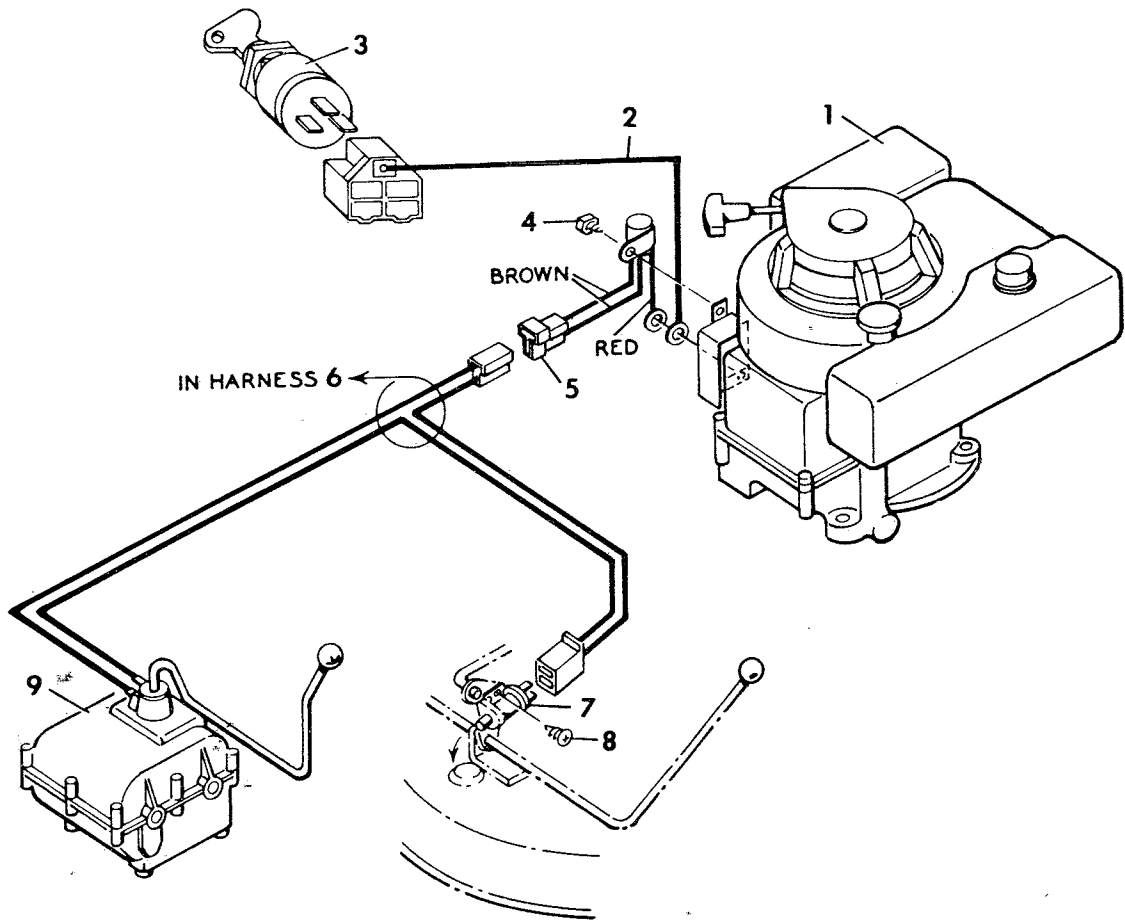

**MODEL 3643
WIRING DIAGRAM**

KEY NO.	PART NO.	DESCRIPTION
1	-----	Engine
2	21557	Jumper Wire
3	21211PA	Switch & Key
4	26X185	Screw #10X³/₈ Type AB
5	21361	Control Module
6	21760	Wiring Harness
7	21549	Safety Switch
8	26X159	Screw #8X³/₈ Type A
9	21405PA	Transmission
	20756	Key Only