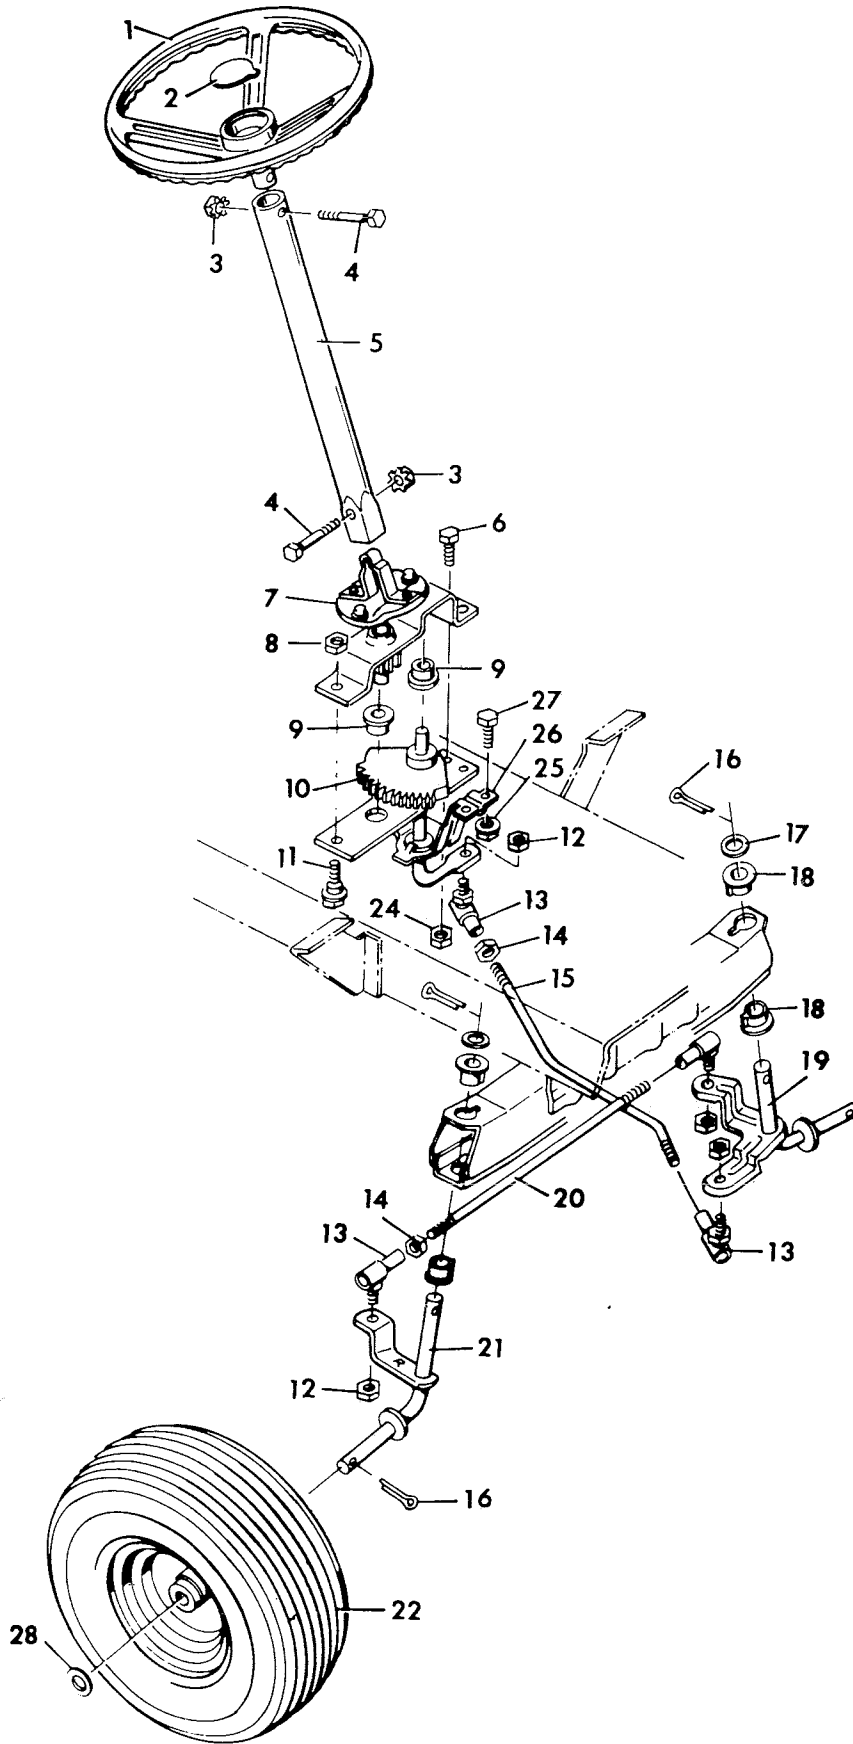

**MODEL 7-3643 RECOIL START
36" LAWN TRACTOR - BODY SECTION**

MODEL 7-3643

KEY NO.	PART NO.	DESCRIPTION
1	21970	Seat
2	1X45Z	Bolt 5/16"-18X5/8"
3	21743	Rear Shroud
4	17X47Z	Washer
5	21434	Grip
6	26X174	Screw 5/16X5/8 Type B
7	26X159	Screw #8X3/8" Type A
8	26X186	Screw #10X1/2" Type AB
9	21707	Steering Post Bearing
10	21715	Control Panel
11	21540PA	Remote Control
12	15X79Z	Flange Nut 5/16"-18
13	21792	Side Plate R.H.
15	21714	Rear Shroud Support
16	21934	Running Board R.H.
17	15X88Z	Locknut 5/16"-18
18	2X53	Carriage Bolt 5/16"-18X5/8"
19	21710	Rubber Mat
20	21547	Running Board Support
21	403040	Hood Latch R.H.
---	403041	Hood Latch L.H.
22	23146Z	Belt Guide
23	15X84Z	Lock Nut 3/8"-16
24	21441	Front Axle Ass'y.
25	21469	Pivot Pin
26	2X60	Carriage Bolt 3/8"-16X3"
27	21534	Front Axle Hanger
28	403038	Frame Ass'y.
30	21935	Running Board L.H.
31	21793	Side Plate L.H.
32	21713	Lower Grill
33	21708	Hood
34	21765	Edge Trim
38	21712C	Upper Grill
39	21789	Edge Trim

**MODEL 7-3643
STEERING SECTION**

MODEL 7-3643

KEY NO.	PART NO.	DESCRIPTION
1	21688	Steering Wheel
2	21303	Steering Wheel Cap
3	15X76	Keps Nut 5/16"-18
4	1X75	Bolt 5/16"-18X1 $\frac{3}{4}$ "
5	21486C	Steering Post
6	1X45	Screw 5/16"-18X $\frac{7}{8}$ "
7	21493	Steering Gear & Coupling Ass'y.
8	15X84Z	Locknut $\frac{3}{8}$ "-16
9	20587	Bearing
10	21692	Steering Arm Gear & Brkt. Ass'y.
11	21426	Shoulder Bolt
12	15X77	Locknut $\frac{3}{8}$ "-24
13	21031	Ball Joint
14	15X61Z	Hex Nut $\frac{3}{8}$ "-24
15	21482	Drag Link Rod
16	30X49	Cotter Pin 1 $\frac{1}{4}$ "
17	17X83Z	Washer
18	21401	Spindle Bearings
19	21476	Spindle Ass'y. L.H.
20	21475	Tie Rod Ass'y.
21	21479	Spindle Ass'y. R.H.
22	21527	Front Wheel & Tire
	403000	Rim Only
	403001	Tire Only
	400162	Valve Stem & Cap
	403010	Front Wheel Bearing
24	15X43Z	Locknut 5/16"-18
25	15X79Z	Flange Nuts 5/16-18
26	21693	Steering Bracket
27	1X45	Bolt 5/16-18X $\frac{5}{8}$ "
28	17X115	Washer
	21747	Parts Bag