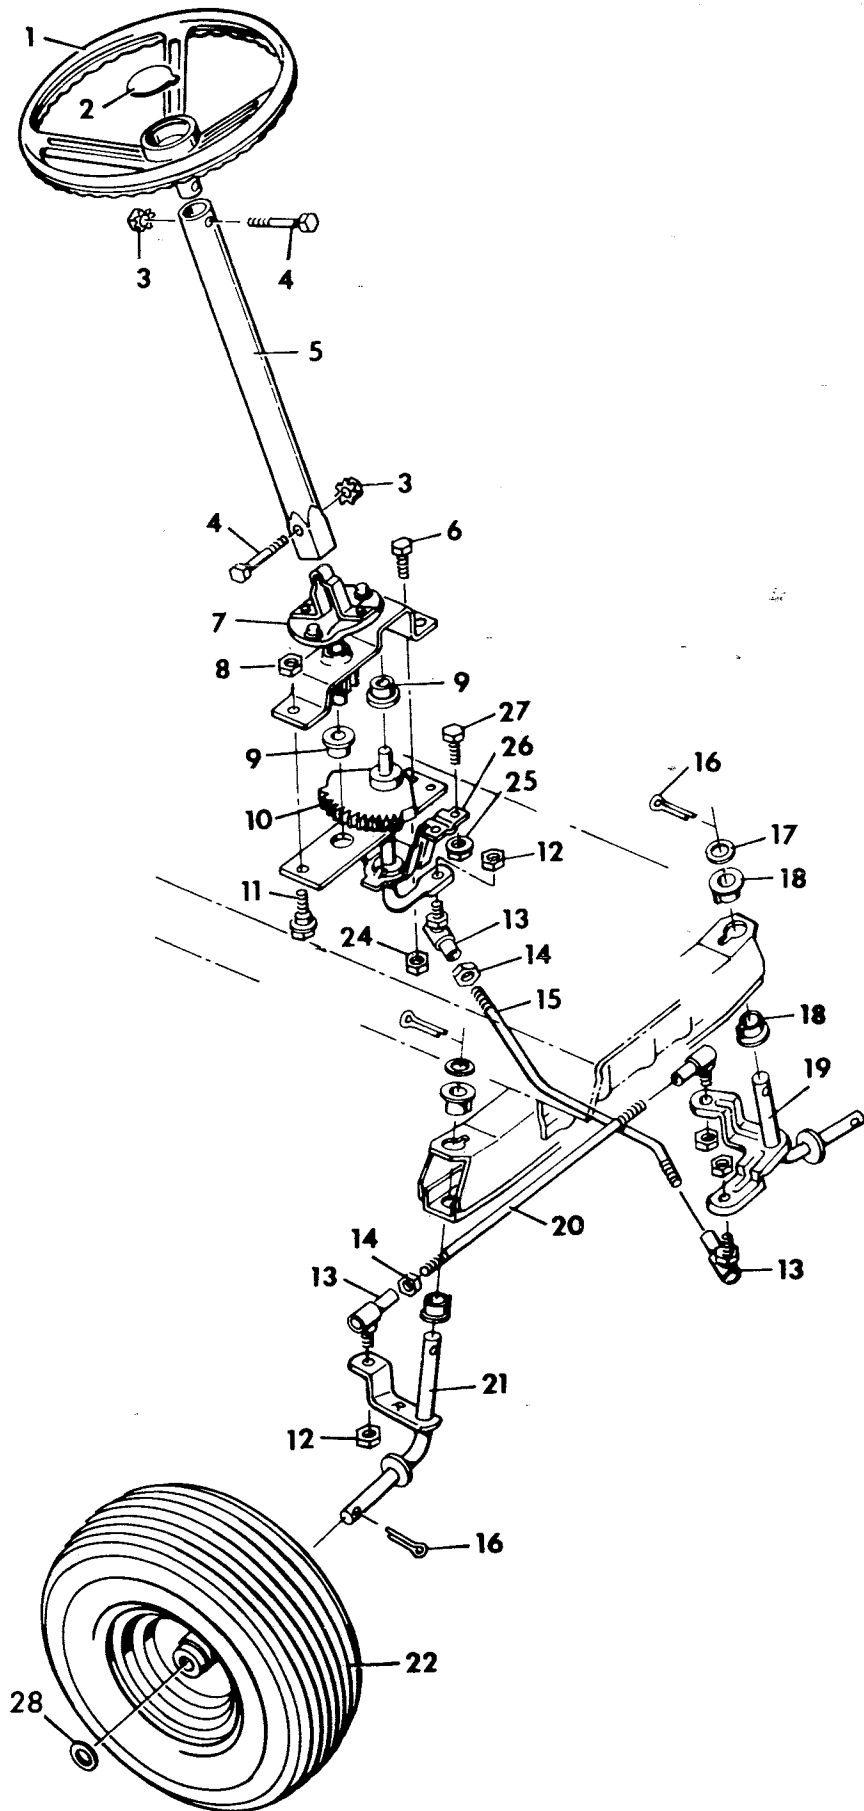

**Model 6-3696
Model 6-3697
Steering Section**

Model 6-3696

Model 6-3697

Key No.	Part No.	Description
1	21688	Steering Wheel
2	21303	Steering Wheel Cap
3	15X76	Keps Nut 5/16"-18
4	1X75	Bolt 5/16"-18X1 3/4"
5	21486C	Steering Post
6	1X73Z	Screw 5/16"-18X7/8"
7	21493	Steering Gear & Coupling Ass'y.
8	15X84	Locknut 3/8"-16
9	20587	Bearing
10	21692	Steering Arm Gear & Brkt. Ass'y.
11	21426	Shoulder Bolt
12	15X77	Locknut 3/8"-24
13	21031	Ball Joint
14	15X61	Hex Nut 3/8"-24
15	21482	Drag Link Rod
16	30X49	Cotter Pin 1 1/4"
17	17X83Z	Washer
18	21401	Spindle Bearings
19	21476	Spindle Ass'y. L.H.
20	21475	Tie Rod Ass'y.
21	21479	Spindle Ass'y. R.H.
22	21527	Front Wheel & Tire
	403000	Rim Only
	403001	Tire Only
	400162	Valve Stem & Cap
	403010	Front Wheel Bearing
24	15X43Z	Locknut 5/16"-18
25	15X79	Flange Nuts 5/16-18
26	21693	Steering Bracket
27	1X45	Bolt 5/16-18X5/8"
28	17X115	Washer
	21622	Parts Bag