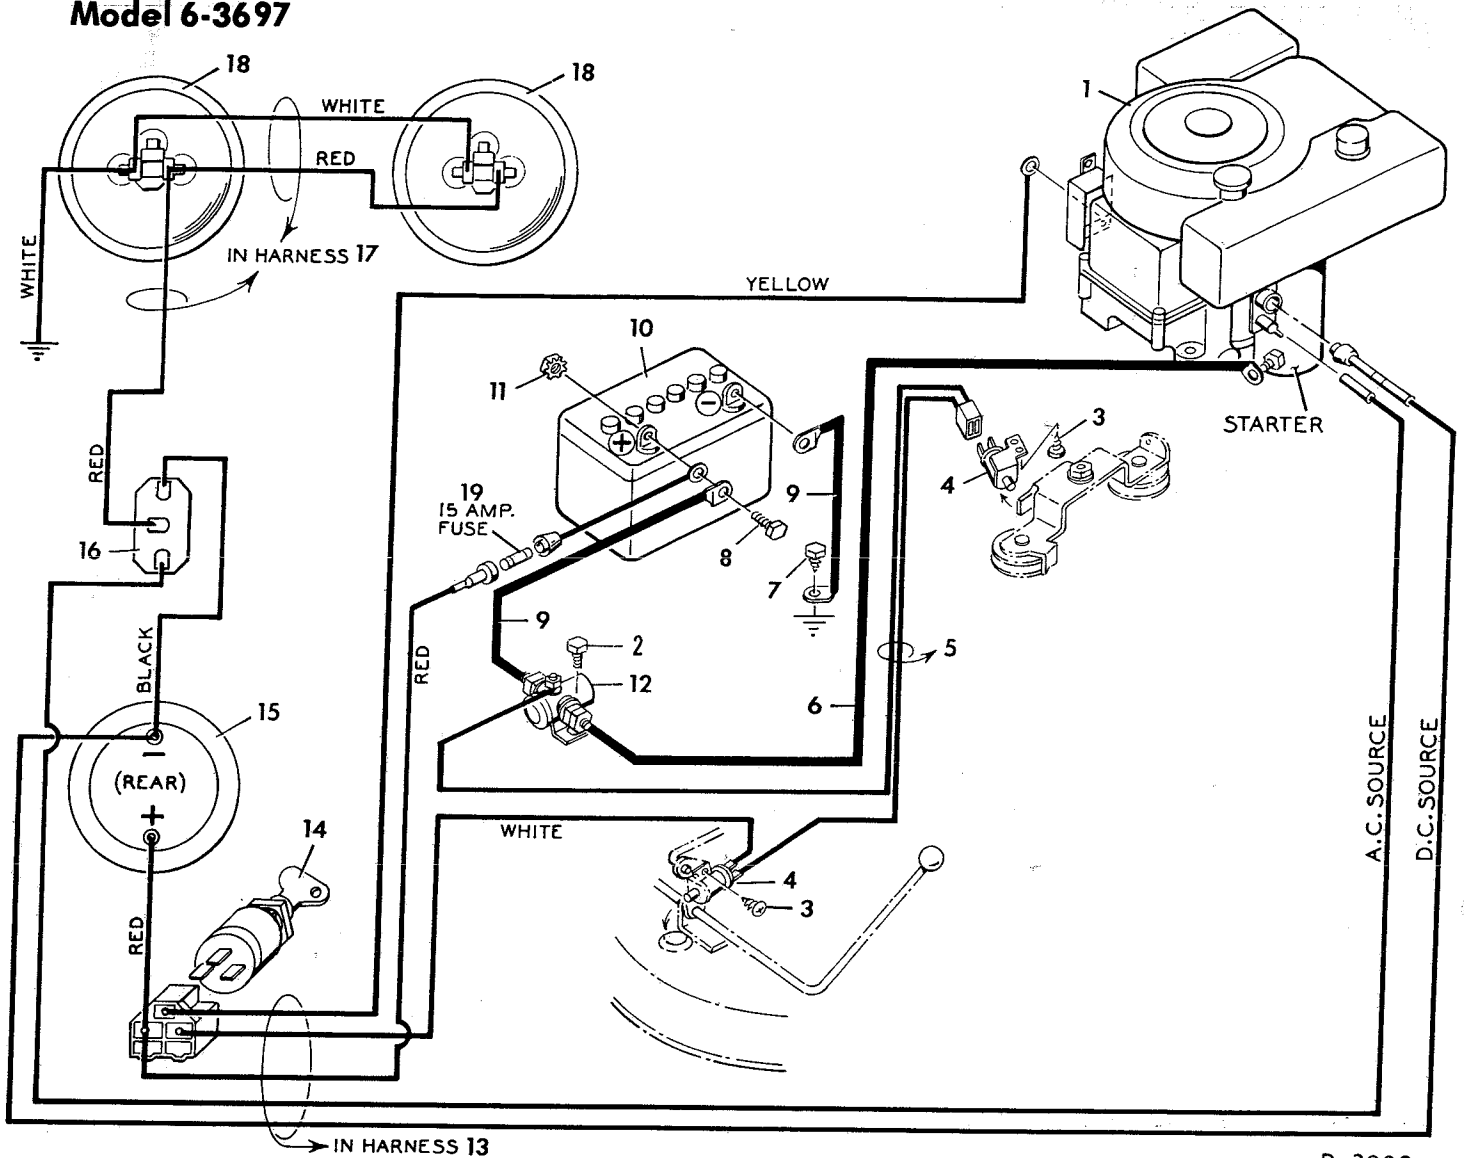

Model 6-3696

Model 6-3697

D-3006

PARTS LIST

Key No.	Part No.	Description
1	----	Engine
2	25X186	Screw
3	26X159	Screw #8X3/8" Type A
4	21549	Safety Switch
5	21612	Jumper Wire
6	21577	Battery Cable
7	26X197	Screw 5/16"X3/4" Type A
8	1X38	Hex Bolt 1/4"-20X5/8"
9	21613	Battery Cable
10	21075	Battery
11	15X66	Keps Nut 1/4"-20
12	21261	Solenoid
13	21609	Wiring Harness
14	21064PA	Switch & Key <i>5 prong</i>
15	21057	Ammeter Ass'y. <i>3 prong #21571</i>
16	21686PA	Light Switch
17	21687	Wiring Harness
18	20837	Seal Beam Light
19	21023	Fuse 15 amp.
	27029	Key Only