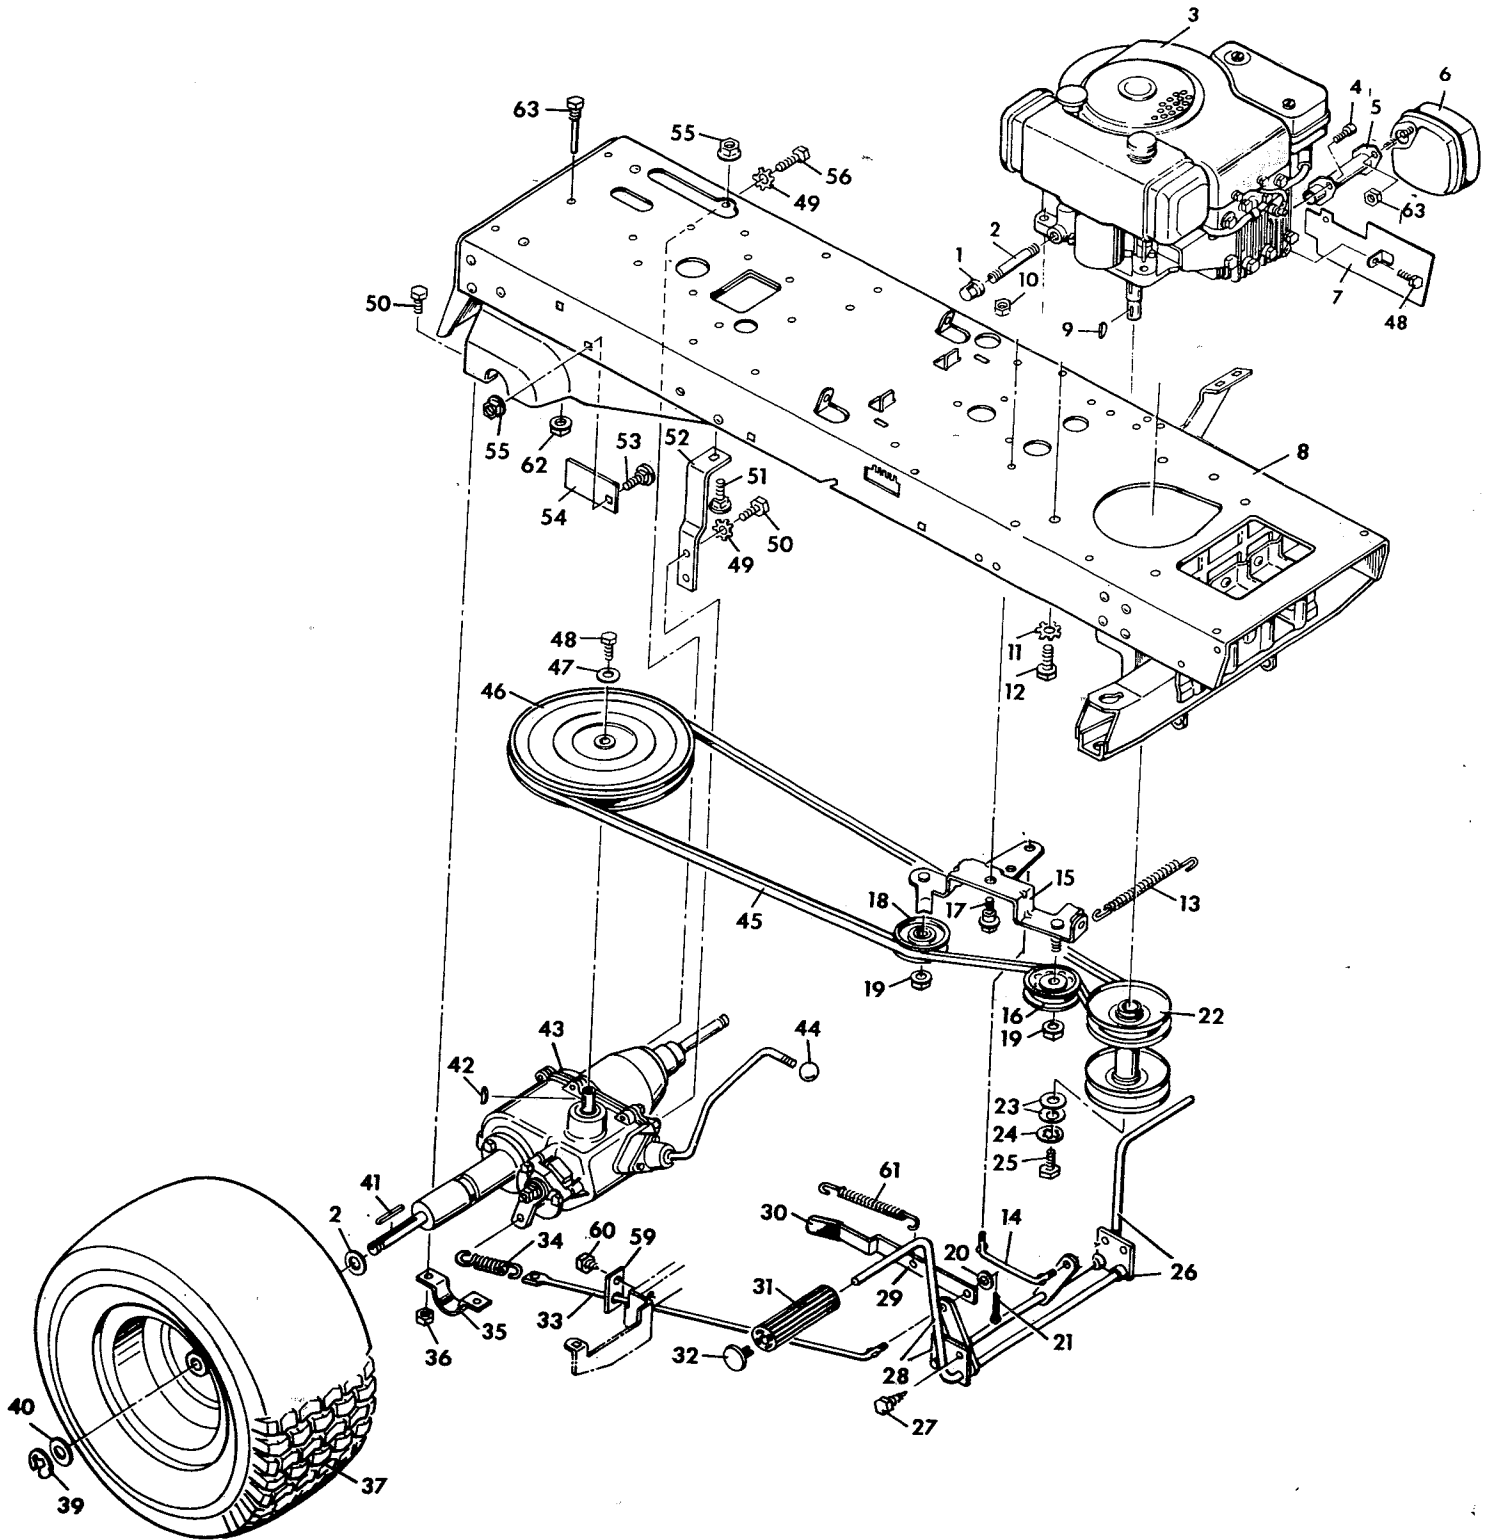

Model 6-3696 Drive Section

Model 6-3696

Key No.	Part No.	Description	Key NO.	Part No.	Description
1	21651	Cap	35	21473	Transaxle Clamp
2	21652	Oil Drain Extension	36	15X43Z	Lock Nut 5/16"-18
3	----	Engine†	37	21526	Wheel & Tire 18X9.50-8
4	6X66	Hex Socket Screw 1/4"-20X5/8"		21648	Wheel & Tire 18X8.50-8
5	21630	Muffler Extension		403004	Wheel Only
6	----	Muffler†		403005	Tire 18X9.50-8
7	21663Z	Heat Shield		403007	Tire 18X8.50-8
8	403030	Frame Ass'y.		400162	Valve Stem & Cap
9	20662	Woodruff Key #6	39	21432	E-Ring
10	15X84	Lock Nut 3/8"-16	40	21521	Washer
11	19X8	Lock Washer	41	21553	Square Key
12	20103	Engine Bolt 3/8" - 16X1"	42	21539	Woodruff Key
13	20684	Spring	43	----	Transaxle #
14	21681	Clutch Link Rod	44	20844	Knob
15	21428	Idler Bracket & Stud Ass'y.	45	21615	Drive Belt ½"X95"
16	21409	Idler Pulley	46	21447	Input Pulley
17	21426	Shoulder Bolt 3/8" - 16X7/8"	47	18X30	Lockwasher
18	20613	Idler Pulley	48	1X38	Bolt ¼"-20X5/8"
19	15X84	Flange Lock Nut 3/8-16	49	18X15	Lock Washer
20	17X47Z	Washer	50	1X73	Bolt 5/16"-18X7/8"
21	30X20	Cotter Pin ¾"	51	2X57	Carriage Bolt 3/8"-16X7/8"
22	21415Z	Stack Pulley	52	21440Z	Transaxle Support Bracket
23	10851Z	Washer	53	2X56	Carriage Bolt 3/8"-16X¾"
24	19X39	Shakeproof Washer	54	21683	Belt Guide
25	1X20	Bolt 3/8"-24X1"	55	15X68	Lock Nut 3/8"-16
26	21950	Clutch Lever Ass'y.	56	1X84	Bolt 5/16"-18X1"
27	26X174	Screw	57	21678Z	Brake Rod Support
28	21946	Brake Lever Ass'y.	58	26X185	Screw # 10X ½" Type AB
29	21484Z	Parking Brake Arm	59	20682	Spring
30	21434	Grip	60	15X79	Lock Nut
31	21544	Pedal	61	20619	Belt Guide
32	21535	Cap	62	17X115	Washer
33	21472Z	Brake Rod	63	15X66	Hex Nut 1/4"-20
34	21675	Spring			

†NOTE: Your Engine Model, Type and Code Number is stamped on Blower Housing.

#NOTE: Transaxle parts available through Tecumseh Dealer's only. Complete illustration shown on page 83.