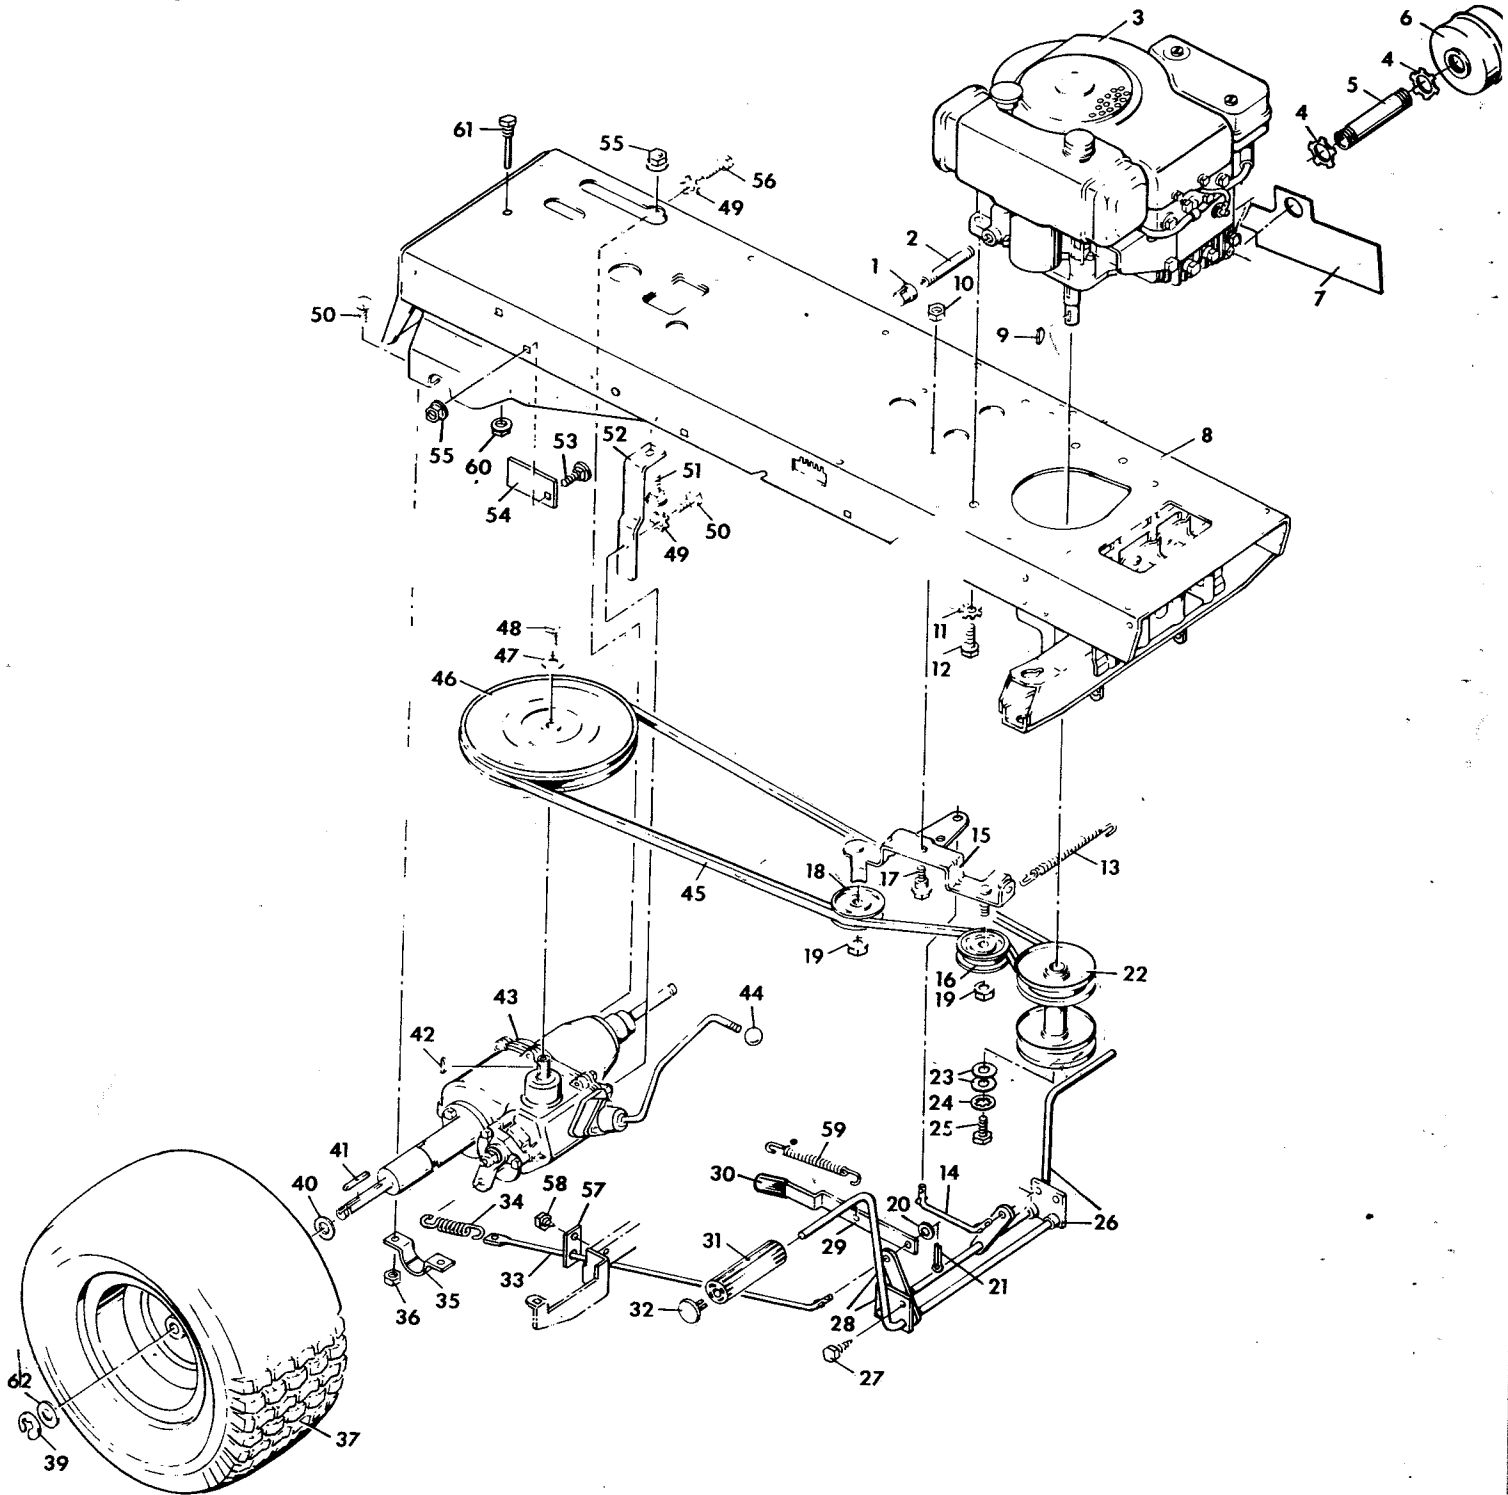

**Model 6-3697
Drive Section**

Model 6-3697

Key No.	Part No.	Description	Key No.	Part No.	Description
1	21651	Cap	34	21675	Spring
2	21652	Oil Drain Extension	35	21473	Transaxle Clamp
3	----	Engine †	36	15X43Z	Lock Nut 5/16"-18
4	21616	Lock Nut	37	21526	Wheel & Tire 18X9.50-8
5	21633	Muffler Extension		21648	Wheel & Tire 18X8.50-8
6	----	Muffler†		403004	Wheel Only
7	21664Z	Heat Shield		403005	Tire 18X9.50-8
8	403035	Frame Ass'y.		403007	Tire 18X8.50-8
9	20662	Woodruff Key #6		400162	Valve Stem & Cap
10	15X84	Lock Nut 3/8"-16	39	21432	E-Ring
11	19X8	Lock Washer	40	21521	Washer
12	20103	Engine Bolt 3/8" - 16X1"	41	21553	Square Key
13	20684	Spring	42	21539	Woodruff Key
14	21681	Clutch Link Rod	43	----	Transaxle #
15	21428	Idler Bracket & Stud Ass'y.	44	20844	Knob
16	21409	Idler Pulley	45	21615	Drive Belt ½"X95"
17	21426	Shoulder Bolt 3/8" - 16X7/8"	46	21447	Input Pulley
18	20613	Idler Pulley	47	18X30	Lockwasher
19	15X84	Flange Lock Nut 3/8-16	48	1X38	Bolt ¼"-20X5/8"
20	17X47Z	Washer	49	18X15	Lock Washer
21	30X20	Cotter Pin ¾"	50	1X73	Bolt 5/16"-18X7/8"
22	21415Z	Stack Pulley	51	2X57	Carriage Bolt 3/8"-16X7/8"
23	10851Z	Washer	52	21440Z	Transaxle Support Bracket
24	19X39	Shakeproof Washer	53	2X56	Carriage Bolt 3/8"-16X¾"
25	1X20	Bolt 3/8"-24X1"	54	21683	Belt Guide
26	21950	Clutch Lever Ass'y.	55	15X68	Lock Nut 3/8"-16
27	26X174	Screw	56	1X84	Bolt 5/16"-18X1"
28	21946	Brake Lever Ass'y.	57	21678Z	Brake Rod Support
29	21484Z	Parking Brake Arm	58	26X185	Screw #10X½" Type AB
30	21434	Grip	59	20682	Spring
31	21544	Pedal	60	15X79	Lock Nut
32	21535	Cap	61	20619	Belt Guide
33	21472Z	Brake Rod	62	17X115	Washer

†NOTE: Your Engine Model, Type and Code Number is stamped on Blower Housing.

NOTE; Transaxle parts available through Tecumseh Dealer's only. Complete illustration shown on page 83.