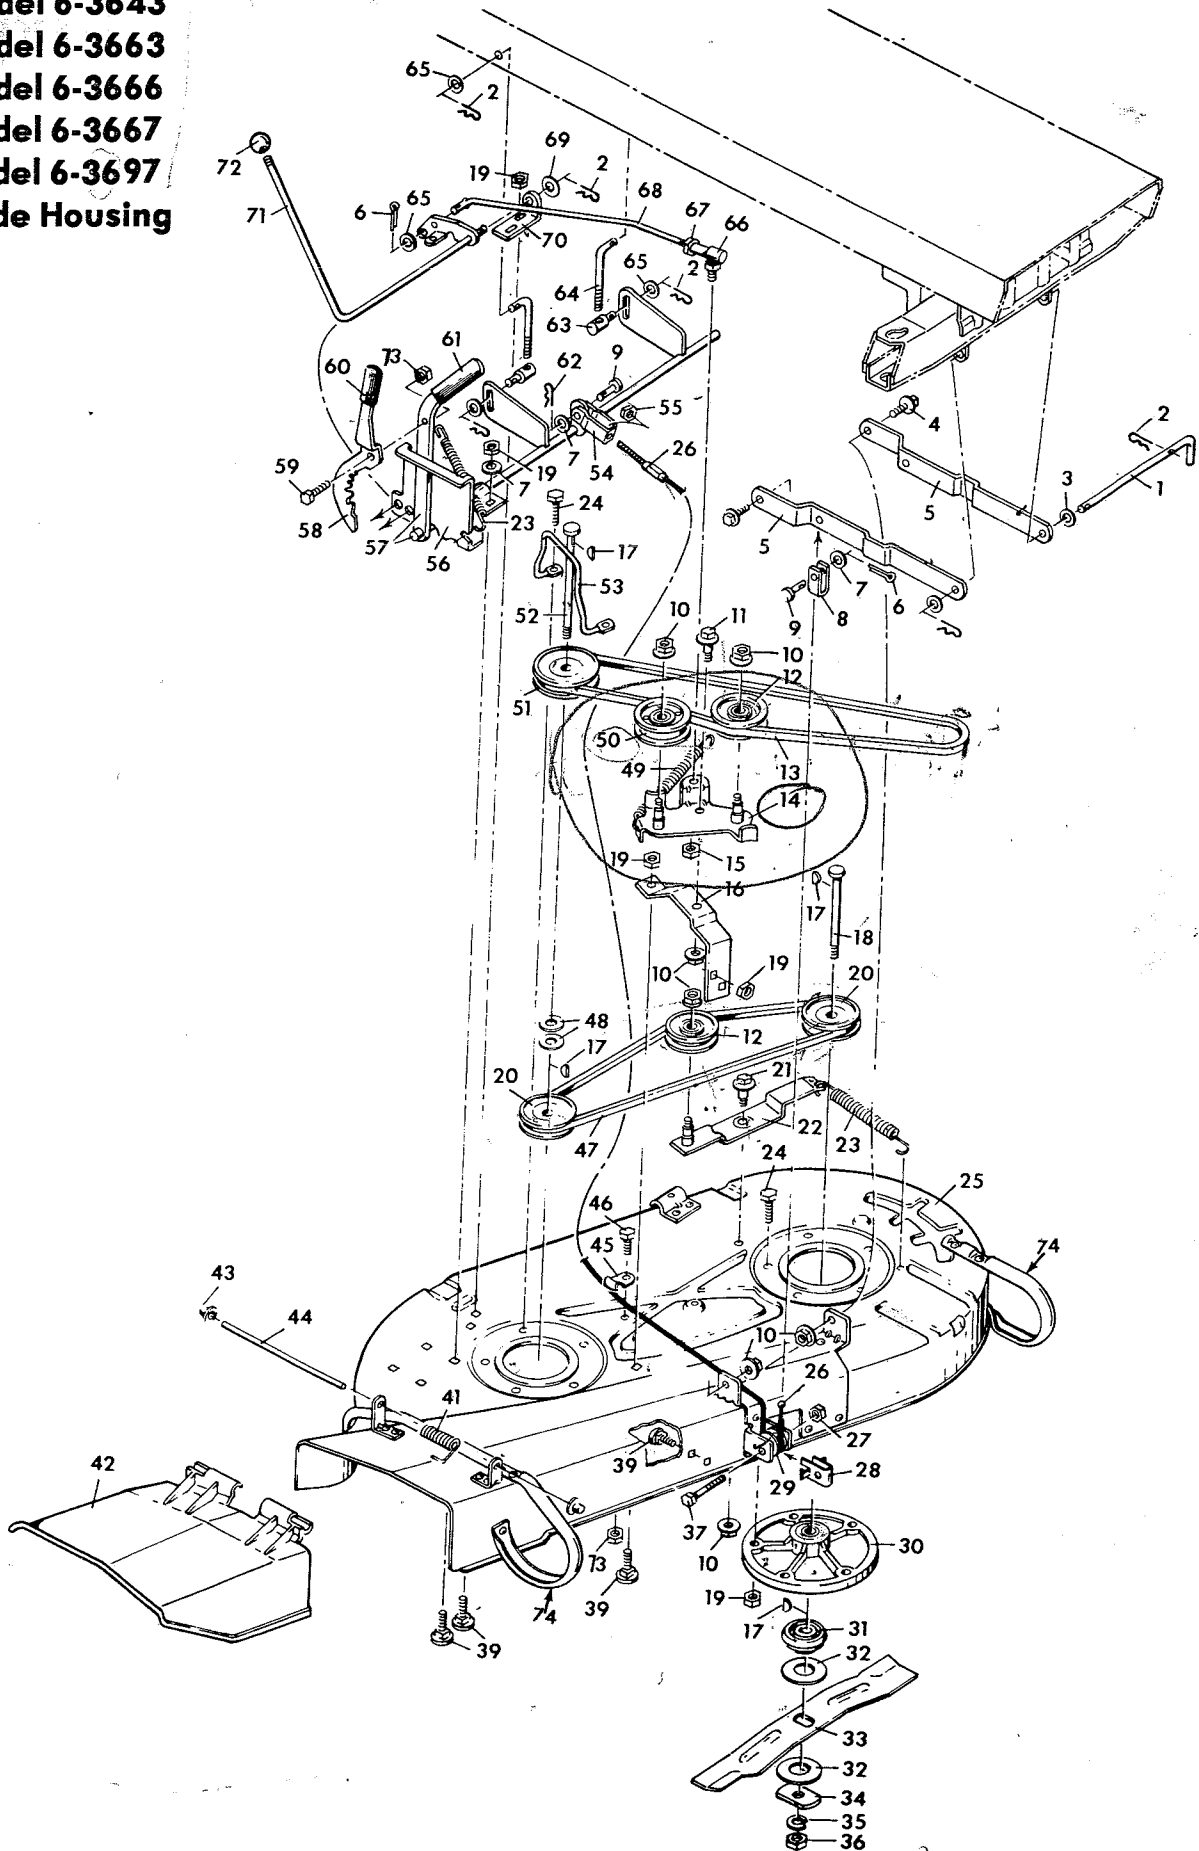

Model 6-3643
Model 6-3663
Model 6-3666
Model 6-3667
Model 6-3697
Blade Housing

KEY NO.	PART NO.	DESCRIPTION	KEY NO.	PART NO.	DESCRIPTION
1	21912Z	Pull Pin	39	2X53	Carriage Bolt
2	20692	Hair Pin	41	21189	Torsion Spring
3	17X57Z	Washer	42	21828	Chute Deflector
4	20661	Shoulder Bolt	43	28X23	Push-On-Cap
5	21911	Support Arms	44	21198Z	Pivot Rod
6	30X20	Cotter Pins	45	21953Z	Cable Guide
7	17X47Z	Washer	46	1X38	Bolt 1/4"-20X5/8"
8	21914Z	Clevis	47	20557	Cross Drive Belt 1/2" X 46"
9	29X93	Clevis Pin	48	17X87Z	Washers
10	15X84	Flange Locknut 3/8" - 16	49	20684	Idler Spring
11	21426	Shoulder Bolt 3/8" - 16X7/8"	50	21409	Idler Pulley
12	20613	Idler Pulley	51	21096	Jackshaft Pulley
13	21649	Blade Drive Belt 1/2"X55"	52	21024	Jackshaft - Long
14	21503	Blade Drive Idler Ass'y.	53	21504Z	Belt Guide
15	15X77	Locknut 3/8"-24	54	21915Z	Adjusting Clevis
16	21496	Idler Support Bracket	55	15X2	Hex Nut 5/16" - 18
17	20062	Woodruff Key # 6	56	21500	Lifter Bracket
18	20616	Jackshaft - Short	57	21906	Lifter Ass'y.
19	15X43	Nut 5/16"-18	58	21591Z	Latch
20	21022	Jackshaft Pulley	59	6X46	Shoulder Bolt 1/4"-20X37/64
21	20662	Shoulder Bolt	60	20476	Grip
22	21139Z	Idler Bracket Ass'y.	61	21249	Grip
23	20682	Spring	62	20101	Hair Pin
24	1X84	Bolt 5/16"-18X1"	63	21920	Adjusting Nuts
25	21907	Blade Housing	64	21918Z	Adjusting Rods
26	21913	Lift Cable	65	17X53Z	Washer
27	15X82	Hex Nut 1/4"-20	66	21031	Ball Joint
28	21917Z	Cable Guide	67	15X61	Hex Nut 3/8" - 24
29	21916	Nylon Pulley	68	21517	Link Rod
30	20551	Jackshaft Housing	69	17X67Z	Washer
31	20617	Blade Adapter	70	20934	Bracket
32	21673Z	Washer	71	21515C	Blade Drive Lever Ass'y.
33	20930	Blade	72	20739	Knob
34	20663	Blade Washer	73	15X67	Hex Nut 1/4" - 20
35	18X27	Lockwasher	74	404015	Skid Set
36	15X72	Hex Nut 1/2"-20		404036	Complete Blade Housing Assembly
37	1X90	Bolt 1/4"-20X1-3/4"