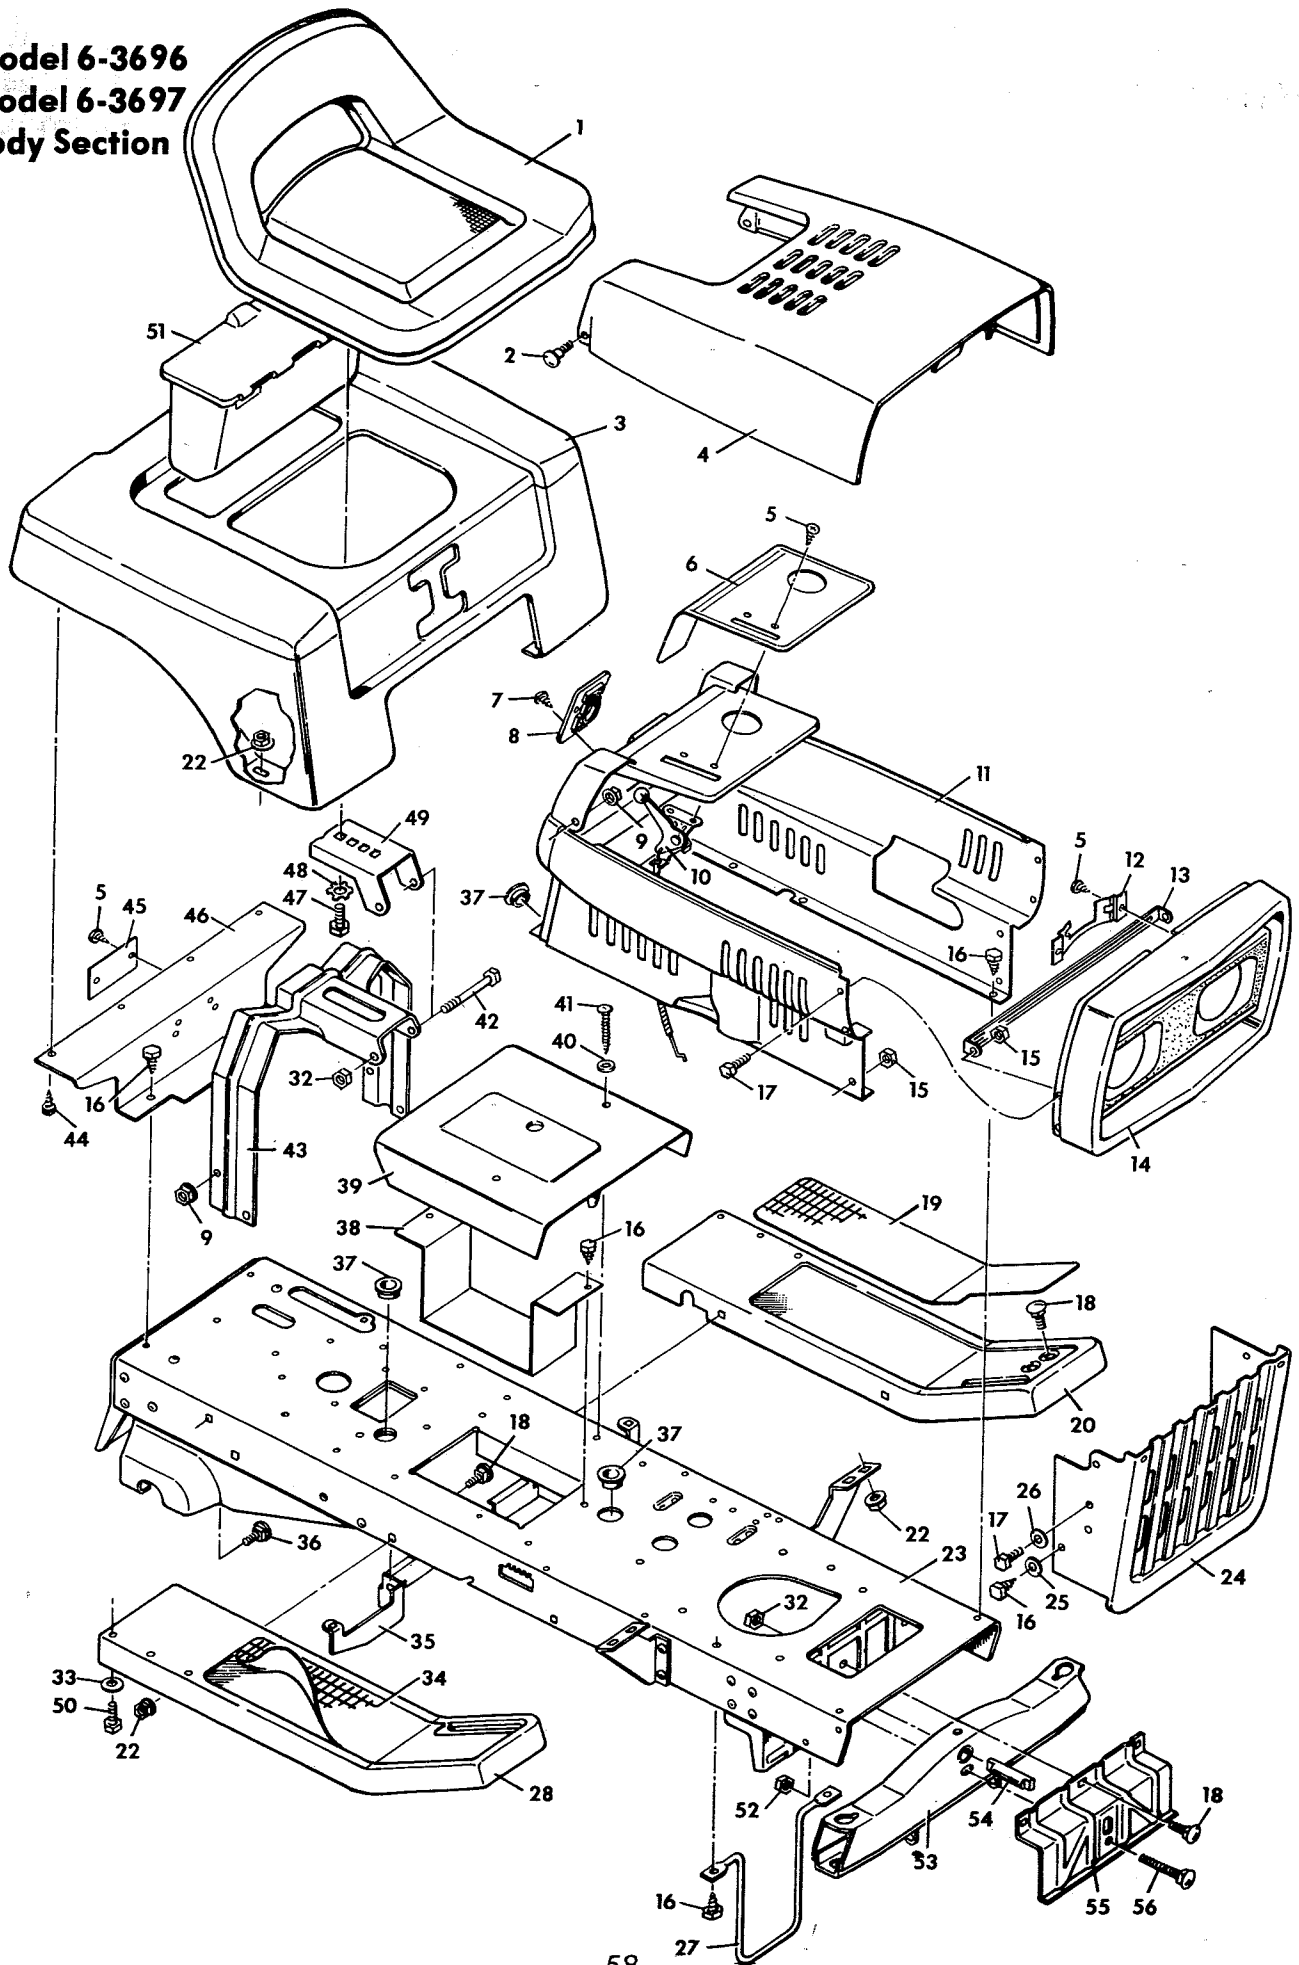

**Model 6-3696
Model 6-3697
Body Section**

Model 6-3696

Model 6-3697

Key No.	Part No.	Description
1	21811	Seat
2	20661	Shoulder Bolt 3/8"-16X7/8"
3	21418	Rear Shroud Ass'y.
4	21435	Hood
5	26X159	Screw #8X3/8" Type A
6	21691	Control Plate
7	26X186	Screw #10X 1/2" Type AB
8	21531	Steering Post Bearing
9	15X68	Flange Nut 3/8"-16
10	21540PA	Remote Control Unit
11	21458	Engine Shroud Ass'y.
12	21485Z	Sealed Beam Retainer
13	21650Z	Grille & Shroud Brace
14	21406	Grill
15	15X82	Flange Nut 1/4"-20
16	26X174	Screw 5/16"X 3/4" Type A
17	1X38	Bolt 1/4"-20X5/8"
18	2X53	Carriage Bolt 5/16"-18X5/8"
19	21569	Mat L.H.
20	21933	Running Board L.H.
22	15X79	Flange Nut 5/16"-18
23	403035	Frame Ass'y.
24	21446	Lower Grill
25	17X47Z	Washer
26	17X37Z	Washer
27	21481Z	Belt Guide
28	21932	Running Board R.H.
32	15X43Z	Locknut 5/16"-18
33	17X47Z	Washer
34	21568	Mat R.H.
35	21547	Support & Clip Ass'y.
36	2X56	Carriage Bolt 3/8"-16X 3/4"
37	21268	Grommet
38	21430	Battery Support
39	21403	Battery Cover
40	17X112	Finishing Washer
41	26X193	Screw #10X3-1/8" Type AB
42	1X78	Bolt 5/16"-18X4 3/4"
43	21438	Seat Bracket
44	26X185	Screw #10X3/8" Type AB
46	21411	Shroud Support
47	1X88	Bolt 1/2"-13X7/8"
48	19X36	Shakeproof Washer
49	21439Z	Seat Hinge
50	1X45	Bolt 5/16"-18X5/8"
51	21404	Tool Box
52	15X84	Lock Nut 3/8" - 16
53	21441	Front Axle Assembly
54	21469	Front Axle Spacer
55	21534	Front Axle Hanger
56	2X60	Carriage Bolt 3/8"-16X3"