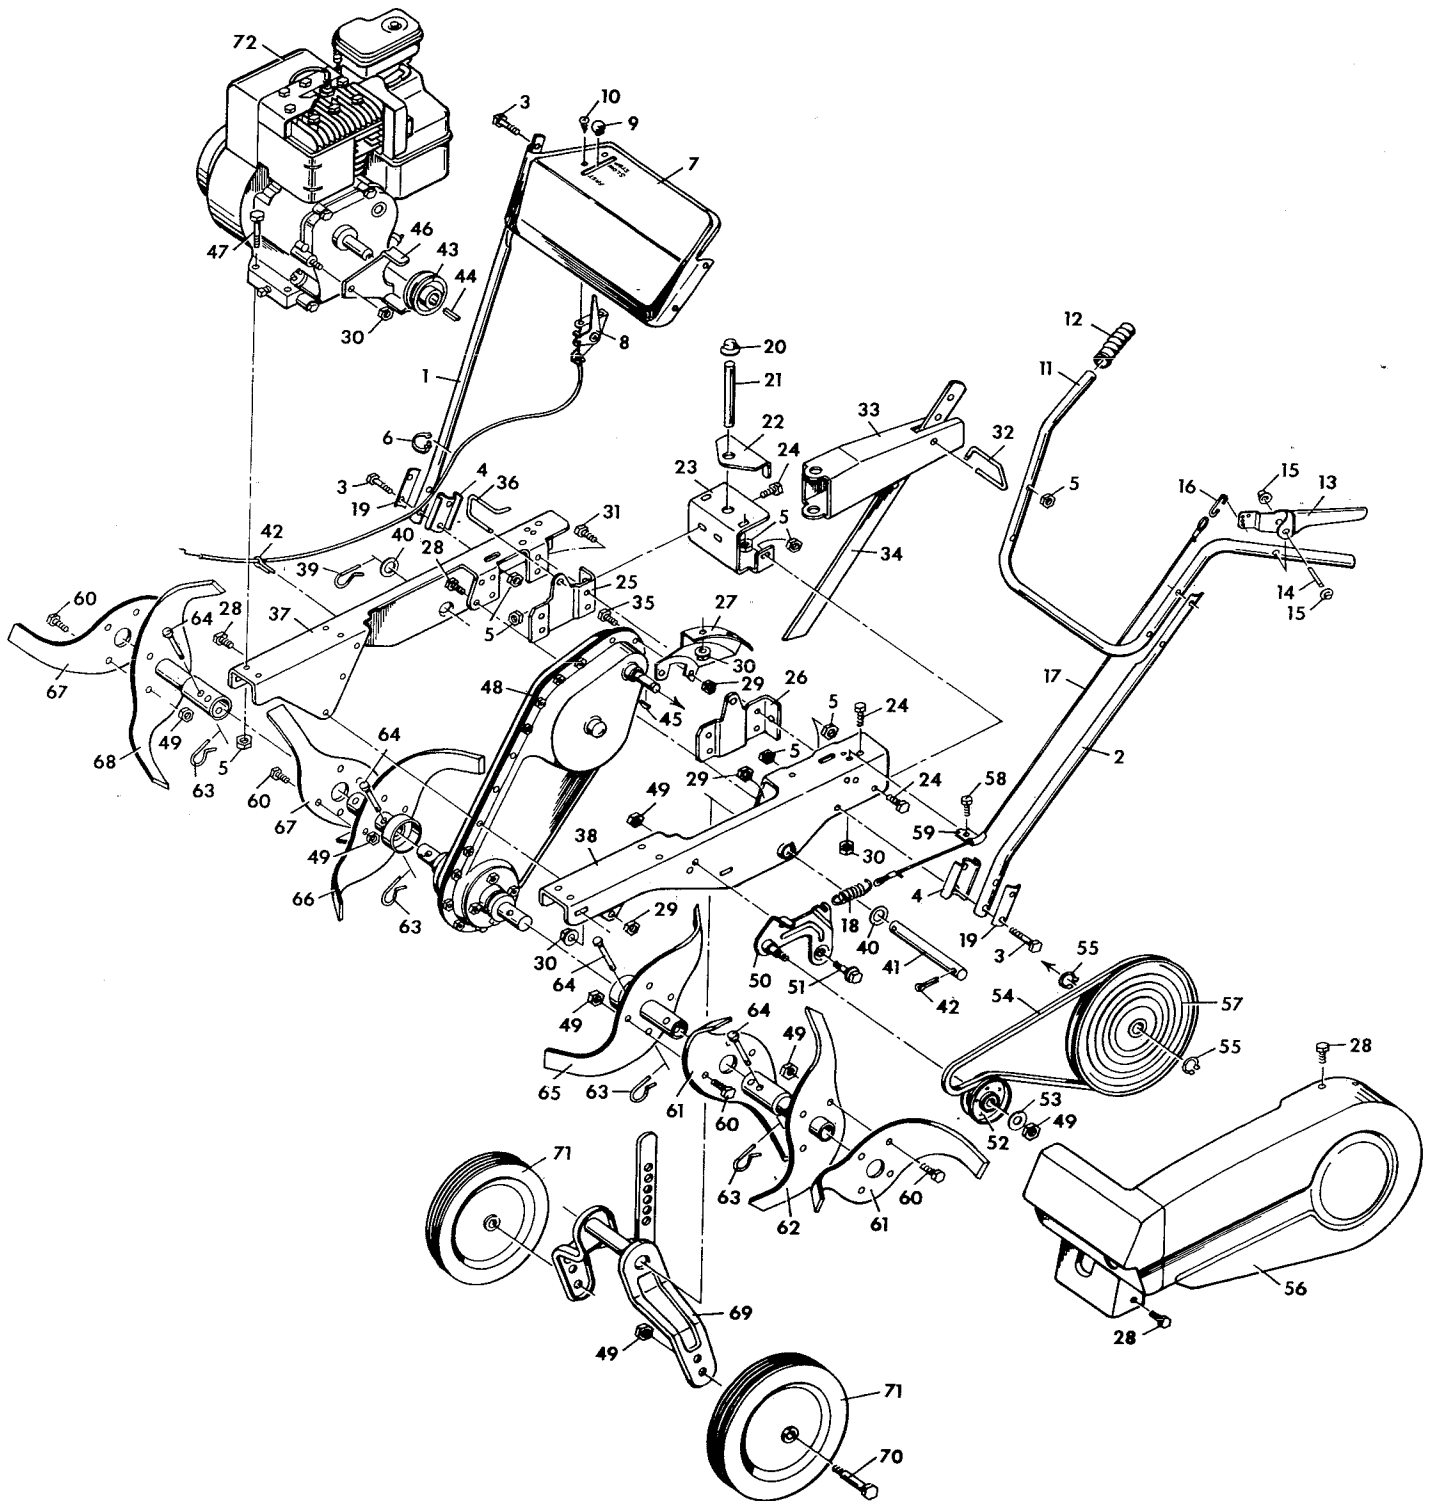

Model 6-1200 Garden Tiller

**Model 6-1200
Garden Tiller
Parts List**

Key No.	Part No.	Description	Key No.	Part No.	Description
1	75064C	R.H. Lower Handle	37	75062	R.H. Chassis
2	75065C	L.H. Lower Handle	38	75063	L.H. Chassis
3	1X75	Hex Bolt 5/16"-18X1 3/4"	39	75081	Hair Pin
4	75045Z	Handle Bracket	40	17X100Z	Washer
5	15X43Z	Lock Nut 5/16-18	41	75102	Pin
6	32618	Tie Strap	42	30X49	Cotter Key
7	75095	Control Panel	43	75074	Engine Pulley
8	75094PA	Remote Control	44	21553	3/16" Key
9	20339	Knob	45	21539	Woodruff Key
10	26X14	Screw	46	75097Z	Belt Guide
11	75066C	Upper Handle	47	1X81	Engine Bolt 5/16-18X1-5/8"
12	75078	Grips	48	75000	Transmission
13	75077Z	Clutch Lever	49	15X12	Stover Nut 3/8"-16
14	75087	Clutch Lever Pin	50	75075Z	Idler Bracket Assembly
15	28X42	Push On Cap	51	21426	Shoulder Bolt
16	75079	Cable Hook	52	21409	Idler Pulley
17	75081	Clutch Cable	53	17X53Z	Washer
18	75083	Spring	54	75121	1/2"X48" Belt
19	75046Z	Handle Clamp	55	20698	Retainer Ring
20	28X22	Push On Cap	56	75122	Belt Guard
21	75070Z	Tail Piece Pin	57	75073	Transmission Pulley
22	75126Z	Locking Plate	58	1X38	Bolt 1/4"-20X5/8"
23	75127	Chassis Bracket	59	21953Z	Cable Guide
24	1X45	Hex Bolt 5/16-18X5/8"	60	1X85	Bolt 3/8"-16X3/4"
25	75038	R.H. Guide Bracket	61	75108	Tine Stamped (C)
26	75039	L.H. Guide Bracket	62	75055	L.H. Tine Hub Assy.
27	75104	Rear Bracket	63	75061	Hair Pin
28	1X95	Hex Bolt 1/4"-20	64	75060	Tine Pin
29	15X67	Lock Nut 1/4"-20	65	75053	L.H. Inside Tine Assy.
30	15X66	Keps Nut 1/4"-20	66	75052	R.H. Inside Tine Assy.
31	1X73	Hex Bolt 5/16-18X7/8"	67	75109	Tine Stamped (D)
32	75071Z	Drag Stake Pin	68	75054	R.H. Outside Tine Assy.
33	75035	Tail Piece	69	75098	Wheel Bracket Assy.
34	75044	Drag Stake	70	75048	Axle Bolt
35	1X96	Bolt 1/4"-20	71	75047	Wheel & Tire
36	75071Z	Pin	72	----	Engine