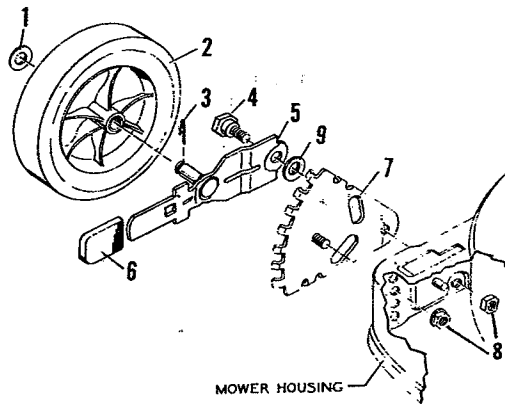

**5-2202 22" Deluxe
Rotary Mower**

Key No.	Model 5-2202 Part No.	Description	Key No.	Model 5-2202 Part No.	Description
1	----	Engine*	22	20199Z	L.H. Bracket & Weld Pin Assy.
2	20459	Exhaust Deflector	23	20198Z	R.H. Bracket & Weld Pin Assy.
3	20062	Woodruff Key	24	1X38	Hex Bolt
4	22071	Housing	25	15X82	Hex Nut
5	19X8	Shakeproof Washer	26	20107	Hub Cap
6	20103	Engine Bolt	27	400148	Wheel Adjustor*
7	20460	Exhaust Deflector Screw	28	20104	Wheel & Tire
8	20050	Blade Adapter	34	20190C	Upper Handle Assy.
9	20046	Blade	35	20058C	Lower Handle Assy.
10	20094Z	Washer	36	22058	Control & Cable
11	17X101	Cup Washer	37	3X99	Bolt
12	1X68	Blade Adapter Bolt	38	15X66	Keys Nuts
13	20455	Chute Deflector	39	20266	Handle Knob
14	22052	Torsion Spring	40	20129	Contour Bolt
15	22050Z	Pivot Pin	41	20089	Cable Clips
16	28X42	Push-On-Cap	42	15X68	Stover Locknut
17	20452	Rear Guard	43	17X46Z	Washer
				22460	Parts Bag

* Note: See page 18 for parts list for 400148 wheel adjuster assembly.

**Wheel Adjuster Assembly
Model 400148**

Key No.	Model 400148 Part No.	Description	Key No.	Model 400148 Part No.	Description
1	17X102	Washer	5	22208Z	Arm & Axle Assembly
* 2	-----	Wheel & Tire	6	22196	Lever Spring Knob
3	20101	Hair Pin Cotter	7	20113Z	Index Plate Assembly
4	22193	Shoulder Bolt	8	15X68	Flange Locknut
			9	22192	Spring Washer