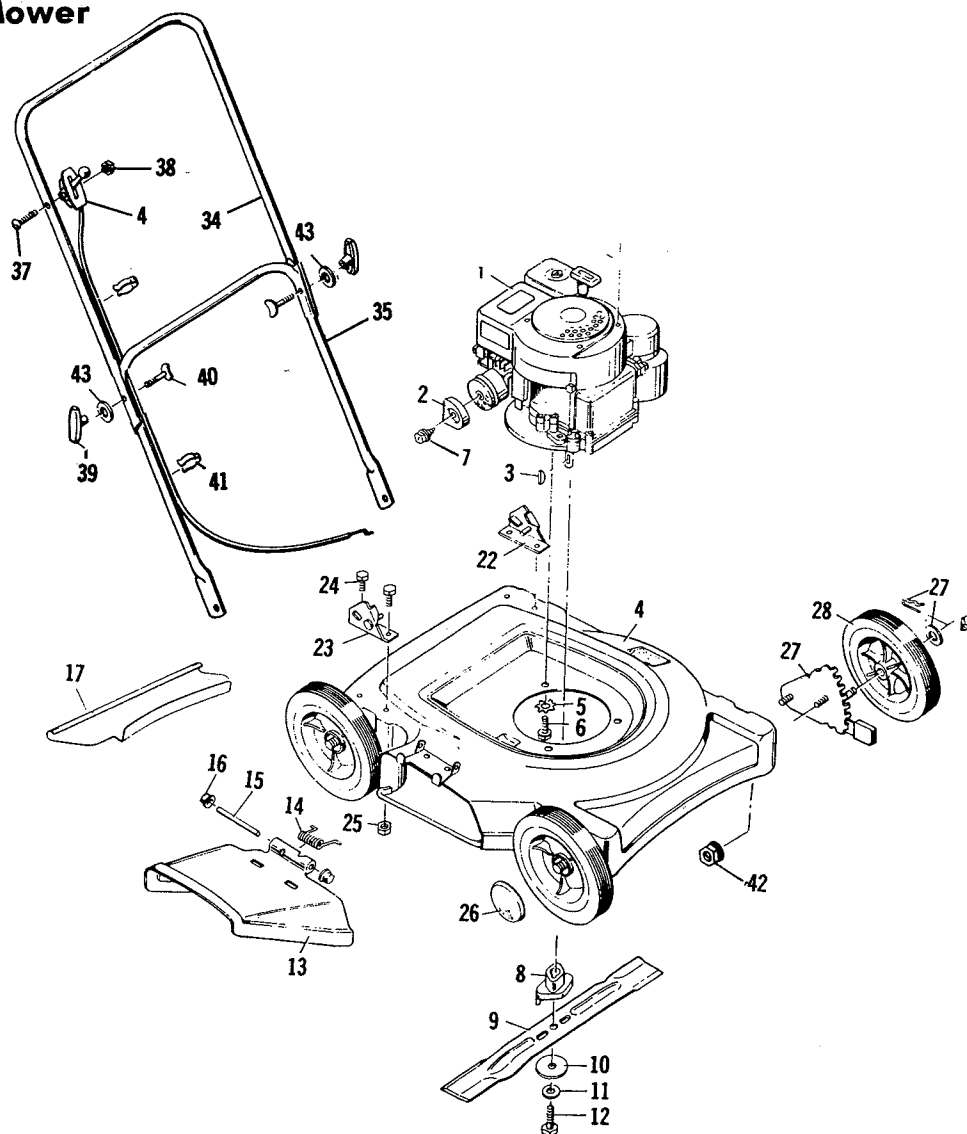

**5-2202 22" Deluxe
Rotary Mower**

Key No.	Model 5-2202 Part No.	Description	Key No.	Model 5-2202 Part No.	Description
1	----	Engine*	22	20199Z	L.H. Bracket & Weld Pin Assy.
2	20459	Exhaust Deflector	23	20198Z	R.H. Bracket & Weld Pin Assy.
3	20062	Woodruff Key	24	1X38	Hex Bolt
4	22071	Housing	25	15X82	Hex Nut
5	19X8	Shakeproof Washer	26	20107	Hub Cap
6	20103	Engine Bolt	27	400148	Wheel Adjustor*
7	20460	Exhaust Deflector Screw	28	20104	Wheel & Tire
8	20050	Blade Adapter	34	20190C	Upper Handle Assy.
9	20046	Blade	35	20058C	Lower Handle Assy.
10	20094Z	Washer	36	22058	Control & Cable
11	17X101	Cup Washer	37	3X99	Bolt
12	1X68	Blade Adapter Bolt	38	15X66	Keys Nuts
13	20455	Chute Deflector	39	20266	Handle Knob
14	22052	Torsion Spring	40	20129	Contour Bolt
15	22050Z	Pivot Pin	41	20089	Cable Clips
16	28X42	Push-On-Cap	42	15X68	Stover Locknut
17	20452	Rear Guard	43	17X46Z	Washer
				22460	Parts Bag

* Note: See page 18 for parts list for 400148 wheel adjuster assembly.

**Wheel Adjuster Assembly
Model 400148**

Key No.	Model 400148 Part No.	Description	Key No.	Model 400148 Part No.	Description
1	17X102	Washer	5	22208Z	Arm & Axle Assembly
* 2	-----	Wheel & Tire	6	22196	Lever Spring Knob
3	20101	Hair Pin Cotter	7	20113Z	Index Plate Assembly
4	22193	Shoulder Bolt	8	15X68	Flange Locknut
			9	22192	Spring Washer