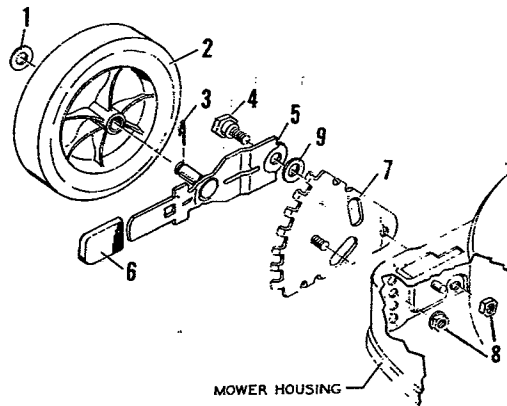

**5-2013 20" Deluxe  
Rotary Mower**

Key No.	Model 5-2013 Part No.	Description	Key No.	Model 5-2013 Part No.	Description
1	----	Engine	23	20198Z	R.H. Bracket & Weld Pin Assy.
2	20459	Exhaust Deflector	24	1X38	Hex Bolt
3	20062	Woodruff Key	25	15X82	Hex Nut
4	22303	Housing	26	20090	Hub Cap
5	19X8	Shakeproof Washer	27	400148	Wheel Adjustor*
6	20103	Engine Bolt	28	20106	Wheel & Tire
7	20460	Exhaust Deflector Screw	29	22339	Engine Shroud
8	20050	Blade Adapter	30	26X159	Screw
9	20045	Blade	31	22335	Shroud Insert
10	20094Z	Washer	35	20436C	Upper Handle Assy.
11	17X101	Cup Washer	36	20438C	Lower Handle Assy.
12	1X68	Blade Adapter Bolt	37	400177	Control & Cable
13	22352	Chute Deflector	38	3X97	Bolt
14	22052	Torsion Spring	39	15X66	Keys Nuts
15	22326Z	Pivot Pin	40	20266	Handle Knob
16	28X42	Push-On-Cap	41	20129	Contour Bolt
17	22358	Rear Guard	42	20089	Cable Clips
22	20199Z	L.H. Bracket & Weld Pin Assy.	43	15X68	Nut
			44	17X46Z	Washer
				22466	Parts Bag

\* Note: See page 18 for parts list for 400148 wheel adjuster assembly.

**Wheel Adjuster Assembly  
Model 400148**

Key No.	Model 400148 Part No.	Description	Key No.	Model 400148 Part No.	Description
1	17X102	Washer	5	22208Z	Arm & Axle Assembly
* 2	-----	Wheel & Tire	6	22196	Lever Spring Knob
3	20101	Hair Pin Cotter	7	20113Z	Index Plate Assembly
4	22193	Shoulder Bolt	8	15X68	Flange Locknut
			9	22192	Spring Washer