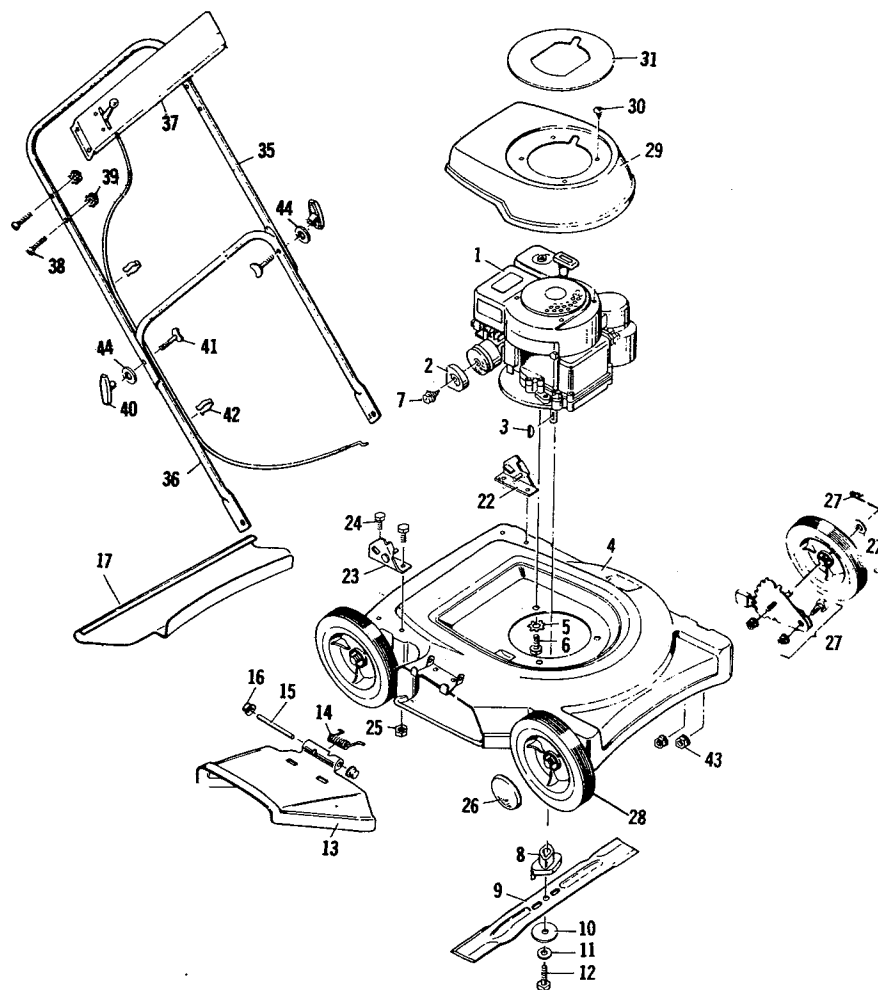

**5-2013 20" Deluxe  
Rotary Mower**

Key No.	Model 5-2013 Part No.	Description	Key No.	Model 5-2013 Part No.	Description
1	----	Engine	23	20198Z	R.H. Bracket & Weld Pin Assy.
2	20459	Exhaust Deflector	24	1X38	Hex Bolt
3	20062	Woodruff Key	25	15X82	Hex Nut
4	22303	Housing	26	20090	Hub Cap
5	19X8	Shakeproof Washer	27	400148	Wheel Adjustor*
6	20103	Engine Bolt	28	20106	Wheel & Tire
7	20460	Exhaust Deflector Screw	29	22339	Engine Shroud
8	20050	Blade Adapter	30	26X159	Screw
9	20045	Blade	31	22335	Shroud Insert
10	20094Z	Washer	35	20436C	Upper Handle Assy.
11	17X101	Cup Washer	36	20438C	Lower Handle Assy.
12	1X68	Blade Adapter Bolt	37	400177	Control & Cable
13	22352	Chute Deflector	38	3X97	Bolt
14	22052	Torsion Spring	39	15X66	Keys Nuts
15	22326Z	Pivot Pin	40	20266	Handle Knob
16	28X42	Push-On-Cap	41	20129	Contour Bolt
17	22358	Rear Guard	42	20089	Cable Clips
22	20199Z	L.H. Bracket & Weld Pin Assy.	43	15X68	Nut
			44	17X46Z	Washer
				22466	Parts Bag

\* Note: See page 18 for parts list for 400148 wheel adjuster assembly.

**Wheel Adjuster Assembly  
Model 400148**

Key No.	Model 400148 Part No.	Description	Key No.	Model 400148 Part No.	Description
1	17X102	Washer	5	22208Z	Arm & Axle Assembly
* 2	-----	Wheel & Tire	6	22196	Lever Spring Knob
3	20101	Hair Pin Cotter	7	20113Z	Index Plate Assembly
4	22193	Shoulder Bolt	8	15X68	Flange Locknut
			9	22192	Spring Washer