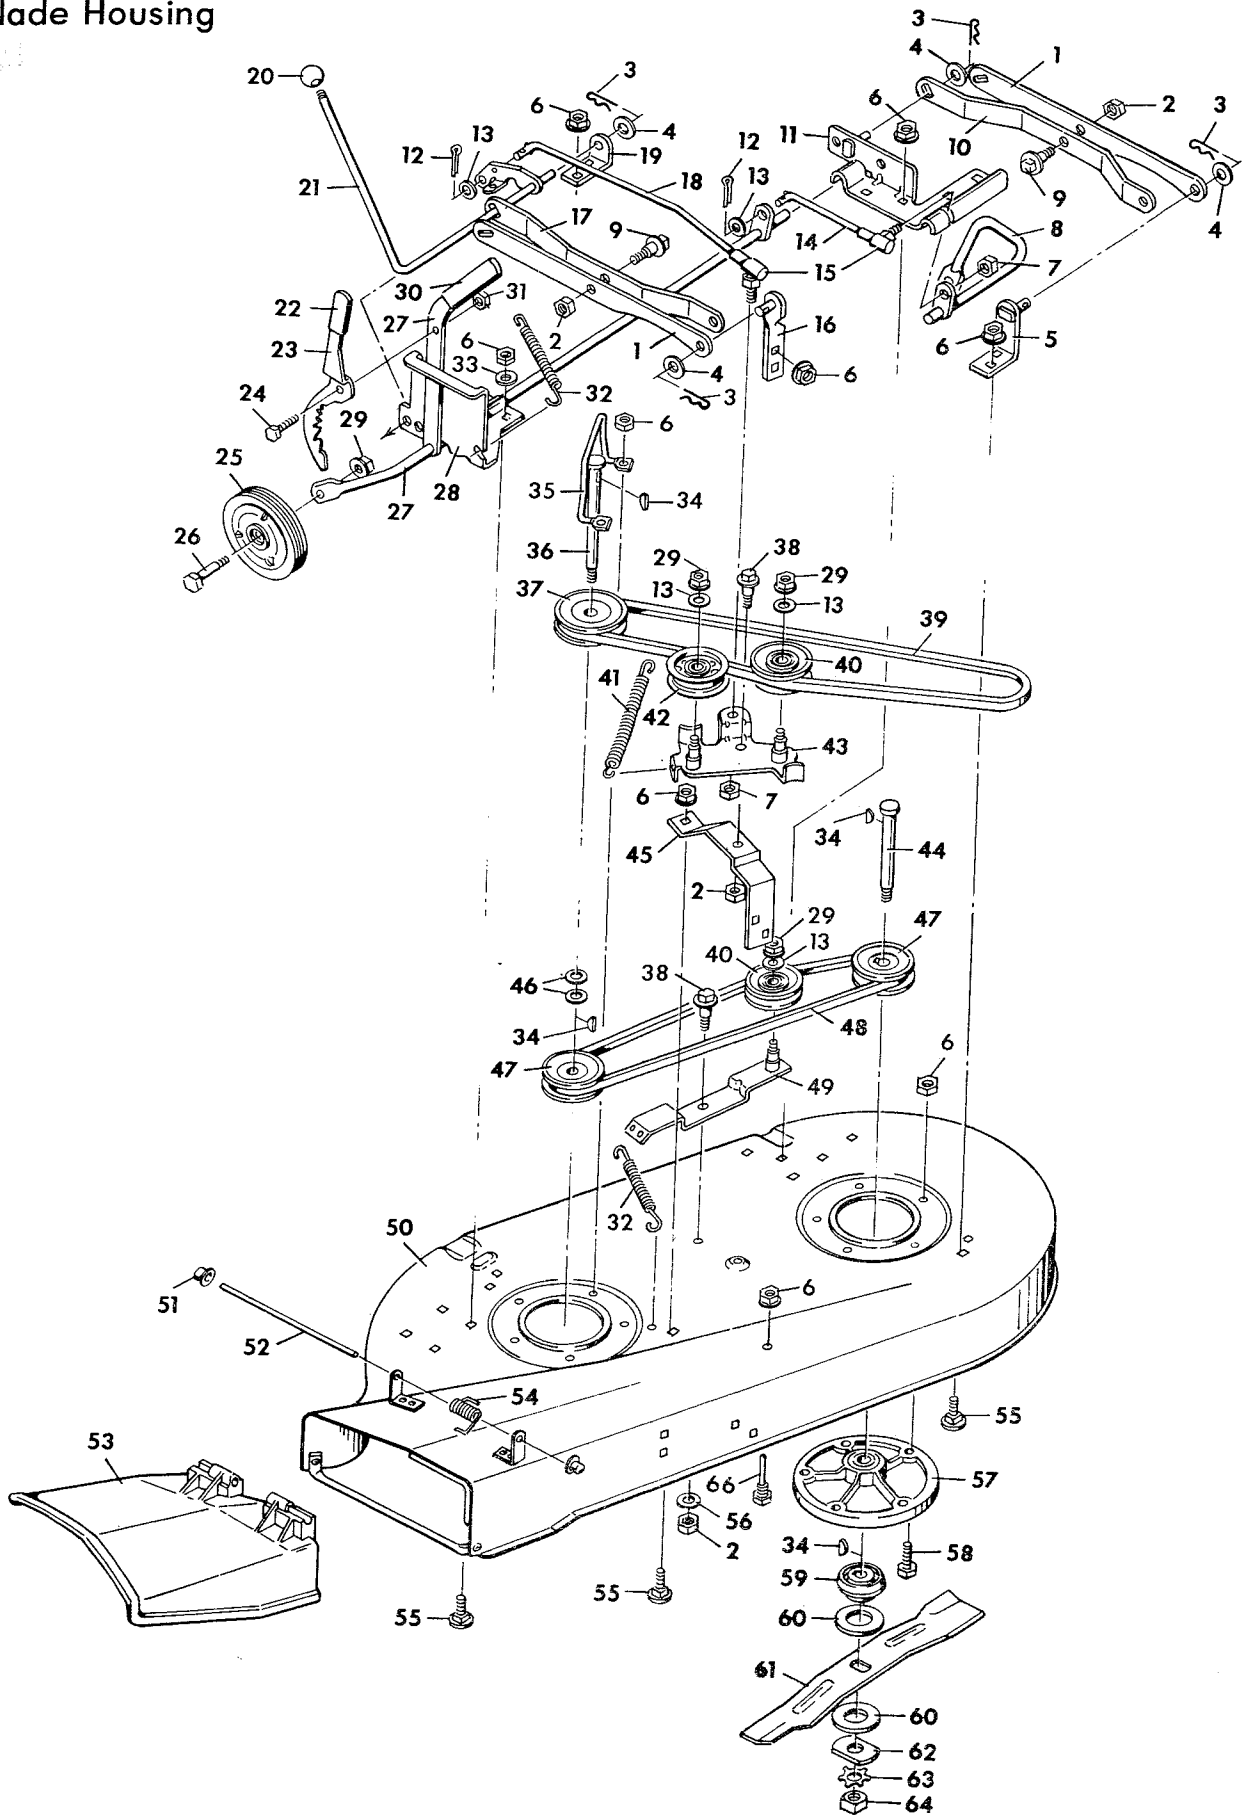

Model 4-3273
Blade Housing

Model 4-3273

Item No.	Model 4-3273 Part No.	Description
1	20644	Outer Scissor Arm
2	15x12	Hex Nut 3/8"-16
3	20692	Hair Pin Cotter
4	17x67Z	Washer
5	21529	Scissor Bracket Assy.
6	15x43Z	Lock Nut 5/16"-18
7	15x77	Locknut 3/8"-24
8	21586	Lifter Assy. L. H.
9	20661	Shoulder Bolt
10	20643	Inner Scissor Arm L. H.
11	21512	Scissor & Pivot Rod Brkt. Assy.
12	30x20	Cotter Pin 3/4"
13	17x53Z	Washer
14	21510	Adjustment Link Rod
15	21031	Ball Joint
16	21018	Scissor Brkt. Assy.
17	20642	Inner Scissor Arm R. H.
18	21517	Link Rod
19	20934	Scissor Hanger Brkt.
20	20739	Knob
21	21515C	Blade Drive Lever Assy.
22	20476	Grip
23	21591Z	Latch
24	6x46	Shoulder Bolt 1/4"-20x37/64"
25	21027	Gauge Wheel
26	20086	Axle Bolt 3/8"-16x2"
27	21499	Lifter Assy. R. H.
28	21500	Lifter Brkt.
29	15x12	Flange Nut 3/8"-16
30	21249	Grip
31	15x67	Hex Nut 1/4"-20
32	20682	Spring
33	17x47Z	Washer 5/16"-18

Item No.	Model 4-3273 Part No.	Description
34	20062	Woodruff Key #6
35	21504Z	Belt Guide
36	21024	Jackshaft - Long
37	21096	Jackshaft Pulley
38	21426	Shoulder Bolt
39	21649	Blade Drive Belt
40	20613	Idler Pulley
41	20684	Idler Spring
42	21409	Idler Pulley
43	21503	Blade Drive Idler Assy.
44	20616	Jackshaft Short
45	21496	Idler Support Brkt.
46	17x87Z	Washer
47	21022	Jackshaft Pulleys
48	21059	Cross Drive Belt
49	21139Z	Idler Brkt. Assy.
50	21618	Blade Housing
51	28x23	Push-On-Cap
52	21197Z	Pivot Rod
53	21153	Chute Deflector
54	21189	Torsion Spring
55	2x53	Carriage Bolt 5/16"-18x5/8"
56	10851Z	Washer
57	20551	Jackshaft Housing Assy.
58	1x84	Bolt 5/16"-18x1"
59	20617	Blade Adapter
60	21673Z	Blade Washer
61	20929	Blade
62	20663Z	Washer
63	18x27	Shakeproof Washer
64	15x72	Hex Nut 1/2"-20
66	21669	Guide Bolt