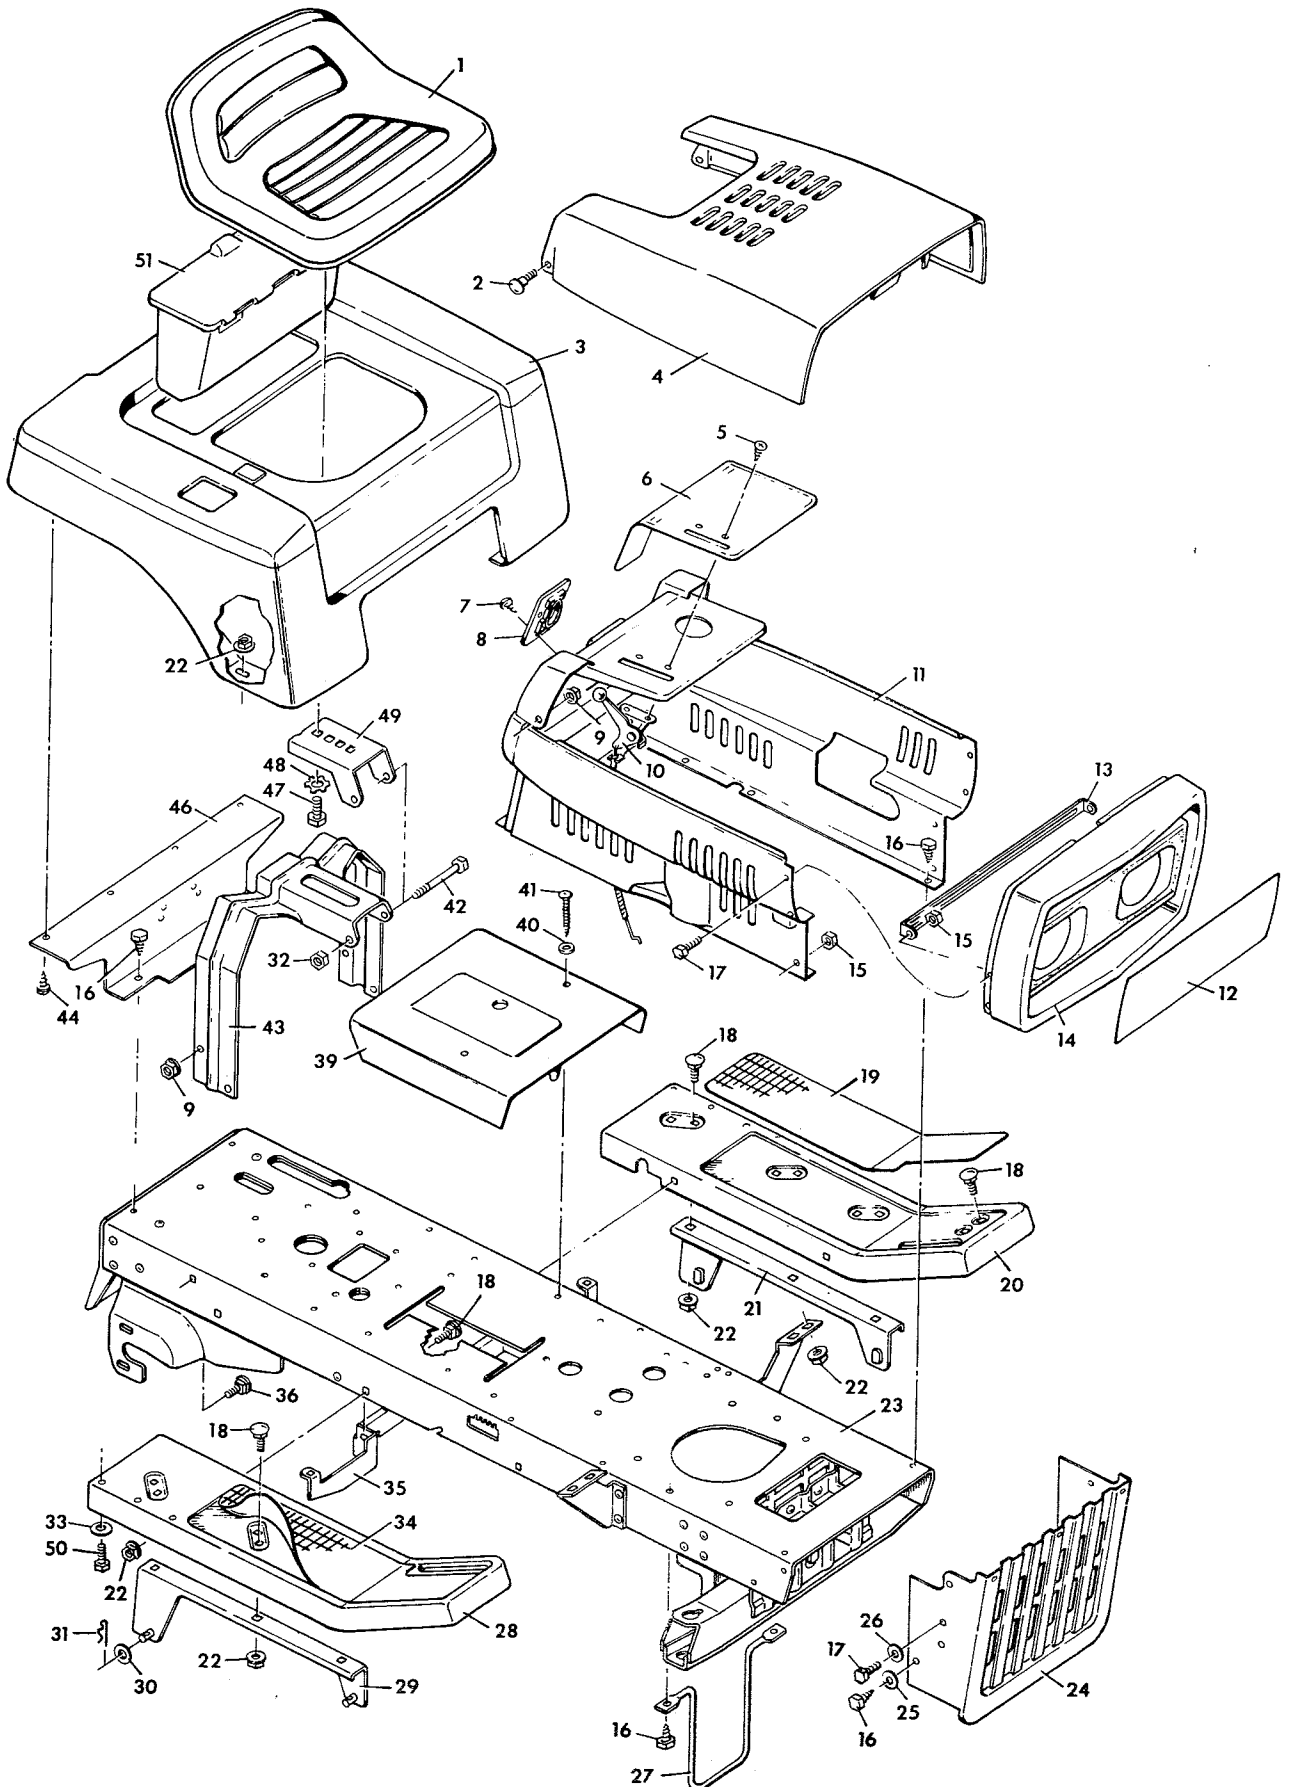

Model 4-3273
Tractor Mower Body

Model 4-3273

Item No.	Model 4-3273 Part No.	Description
1	21811	Seat
2	20661	Shoulder Bolt
3	21660	Rear Shroud Assy.
4	21435	Hood
5	26x159	Screw #8x3/8" Type A
6	21590	Control Plate
7	26x186	Screw # 10x1/2" Type AB
8	21531	Steering Post Bearing
9	15x68	Flange Nut 3/8"-16
10	21540PA	Remote Control Unit
11	21459	Engine Shroud Assy.
12	21543	Grill Plate
13	21650Z	Grill & Shroud Brace
14	21406	Grill
15	15x82	Flange Nut 1/4"-20
16	26x197	Screw 5/16"x3/4" Type A
17	1x38	Bolt 1/4"-20x5/8"
18	2x53	Carriage Bolt 5/16"-18x5/8"
19	21569	Mat L. H.
20	21437	Running Board L. H.
21	21561	Hanger Bracket Assy. L. H.
22	15x79Z	Flange Nut 5/16"-18
23	403032	Frame Assy.
24	21446	Lower Grill
25	17x47Z	Washer
26	17x37Z	Washer
27	21481Z	Belt Guide
28	21436	Running Board R. H.
29	21562	Hanger Bracket Assy. R. H.
30	17x67Z	Washer
31	20692	Cotter Hair Pin
32	15x43Z	Locknut 5/16"-18
33	17x47Z	Washer
34	21568	Mat R. H.
35	21547	Support & Clip Assy.
36	2x56	Carriage Bolt 3/8"-16x3/4"
39	21403	Battery Cover
40	17x112	Finishing Washer
41	26x193	Screw # 10x3-1/8" Type AB
42	1x78	Bolt 5/16"-18x4 1/4"
43	21438	Seat Bracket
44	26x185	Screw # 10x3/8" Type AB
46	21411	Shroud Support
47	1x88	Bolt 1/2"-13x7/8"
48	19x36	Shakeproof Washer
49	21439Z	Seat Hinge
50	1x45	Bolt 5/16"-18x5/8"
51	21404	Tool Box