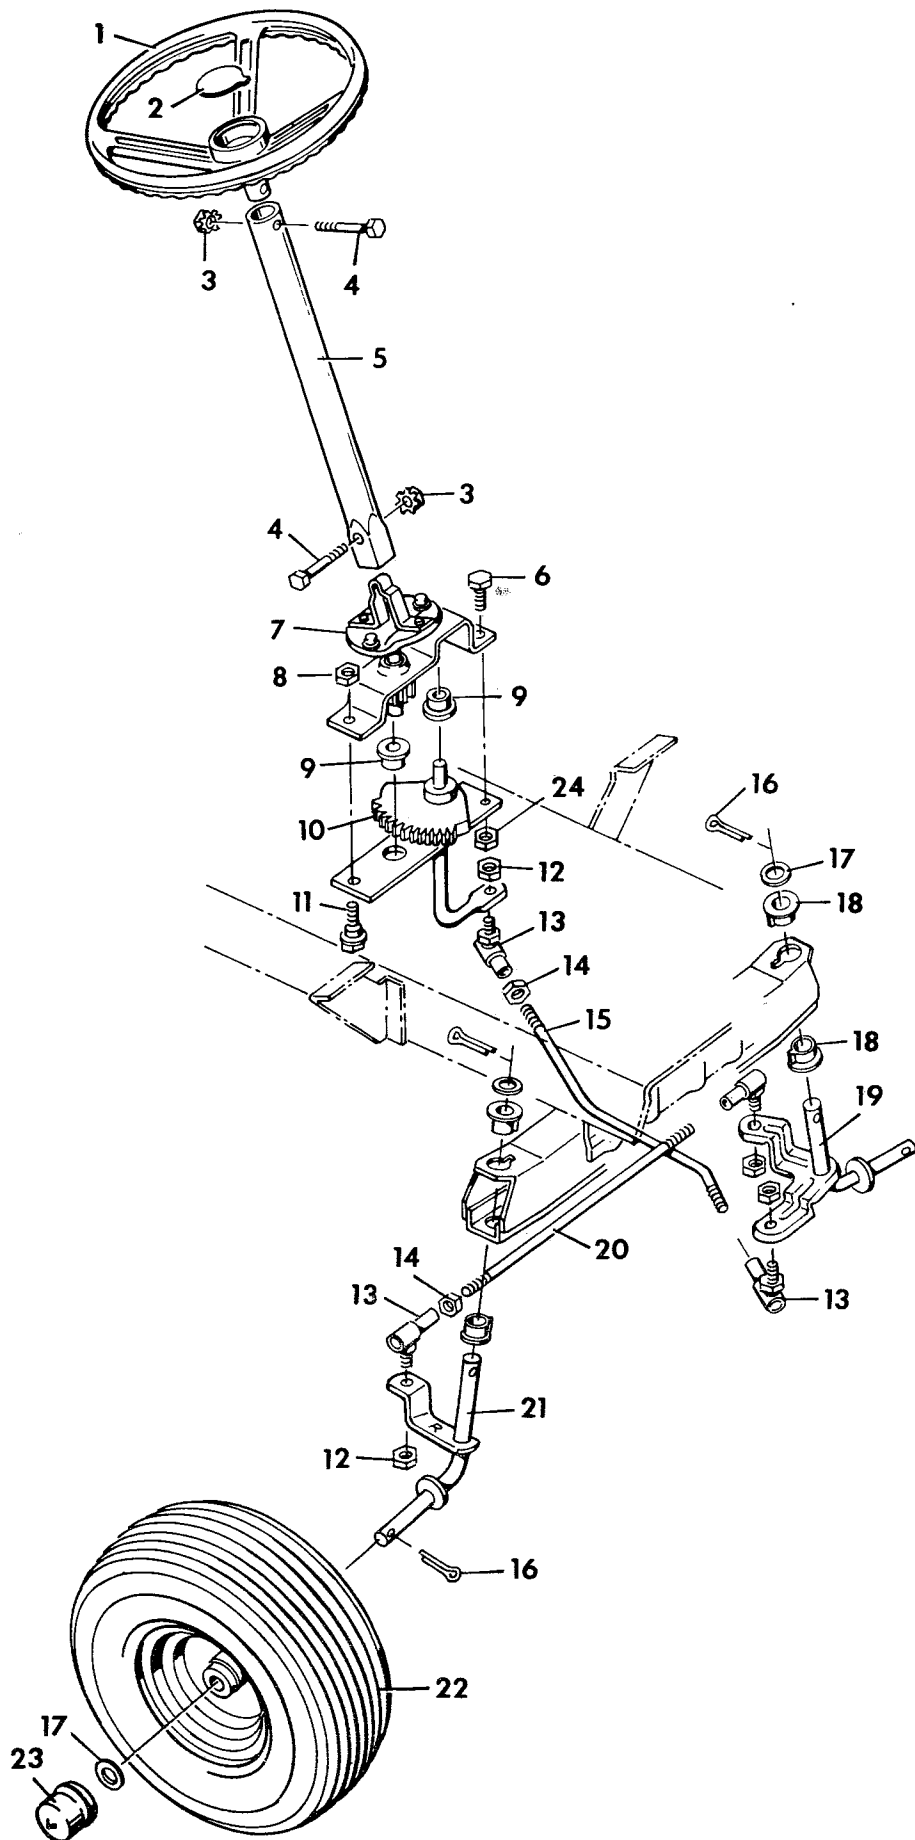

Model 4-3273
Steering Section

Model 4-3273

Item No.	Model 4-3273 Part No.	Description
1	21606	Steering Wheel
2	21303	Steering Wheel Cap
3	15x76	Keps Nut 5/16"-18
4	1x75	Bolt 5/16"-18x1 3/4"
5	21486C	Steering Post
6	1x73	Screw 5/16"-18x7/8"
7	21493	Steering Gear & Coupling Assy.
8	15x12	Locknut 3/8"-16
9	20587	Bearing
10	21538	Steering Arm Gear & Brkt. Assy.
11	21426	Shoulder Bolt
12	15x77	Locknut 3/8"-24
13	21031	Ball Joint
14	15x61	Hex Nut 3/8"-24
15	21482	Drag Link Rod
16	30x49	Cotter Pin 1 1/4"
17	17x83	Washer
18	21401	Spindle Bearings
19	21476	Spindle Assy. L. H.
20	21475	Tie Rod
21	21479	Spindle Assy. R. H.
22	21527	Front Wheel & Tire
	403000	Wheel Only
	403001	Tire Only
	400162	Valve Stem & Cap
	403010	Front Wheel Bearing
23	21662	Hub Cap
24	15x43Z	Locknut 5/16"-18