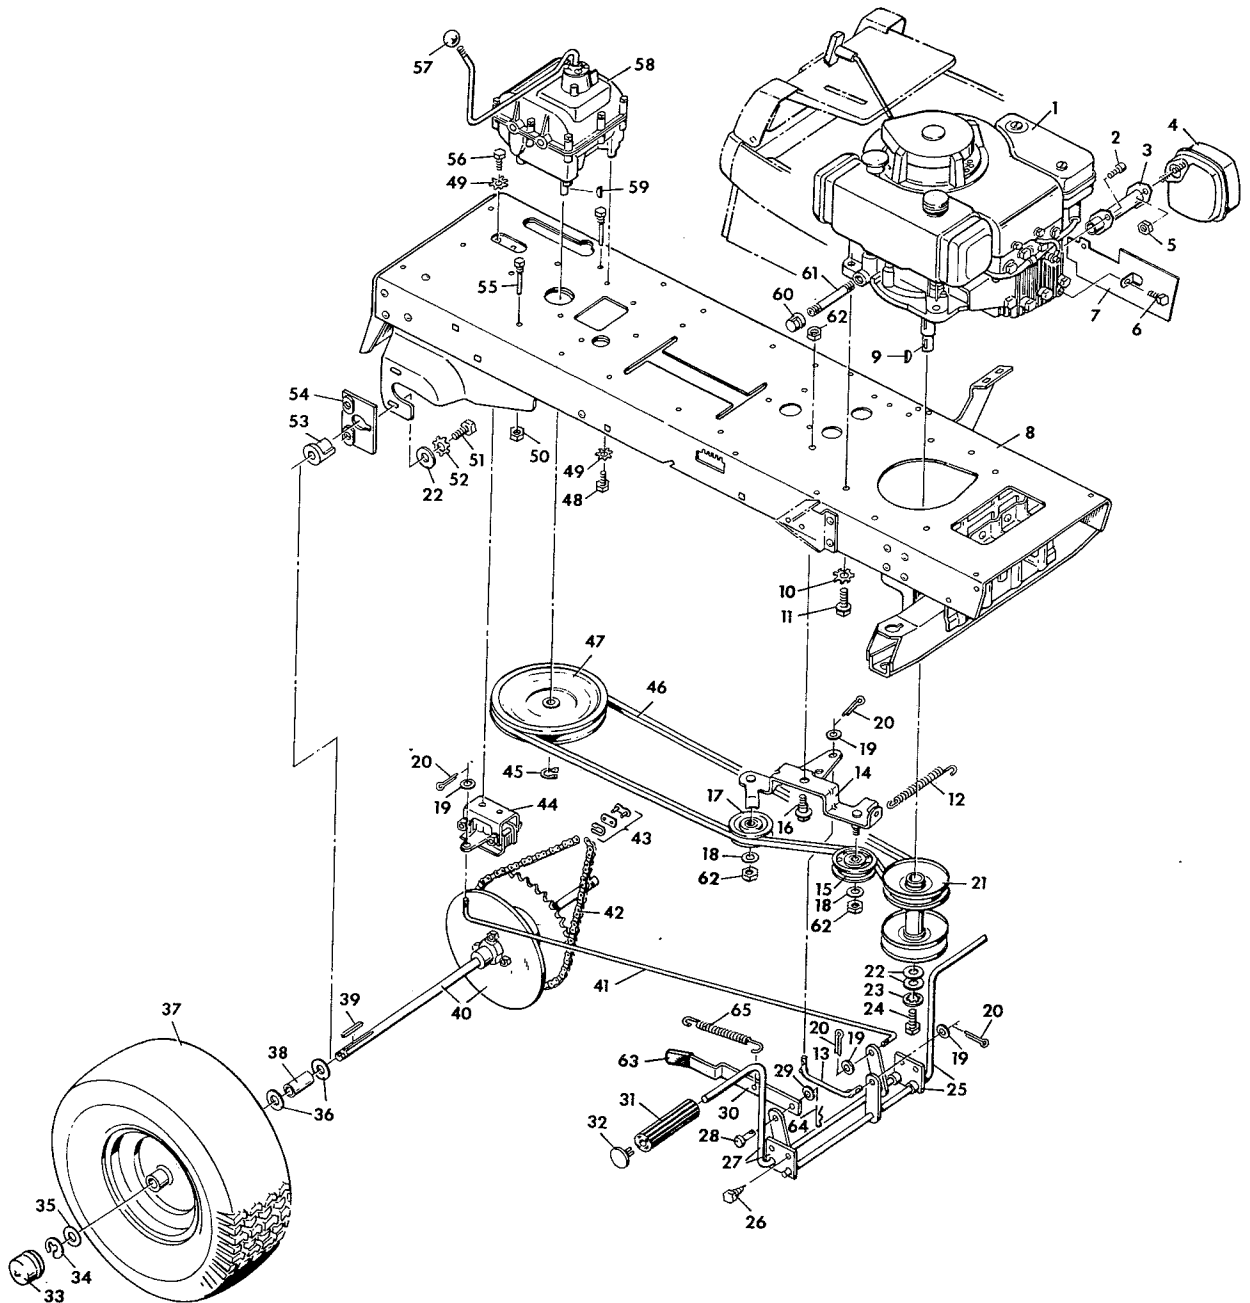

Model 4-3273
Drive Section

Model 4-3273

Item No.	Model 4-3273 Part No.	Description
1	-----	Engine
2	6x66	Hex Socket Screw 1/4"-20x5/8"
3	21630	Muffler Extension Assy.
4	-----	Muffler
5	15x66	Keps Nut 1/4"-20
6	1x38	Hex Bolt 1/4"-20x5/8"
7	21663Z	Heat Shield
8	403032	Frame Assy.
9	20062	Woodruff Key #6
10	19x8	Shakeproof Washer
11	20103	Engine Bolt 3/8"-16x1"
12	20684	Spring
13	21682	Clutch Link Rod
14	21428	Idler Bracket & Stud Assy.
15	21409	Idler Pulley
16	21426	Shoulder Bolt
17	20613	Idler Pulley
18	17x53Z	Washer
19	17x47Z	Washer
20	30x20	Cotter Pin
21	21415Z	Stack Pulley
22	10851 Z	Washer
23	19x39	Shakeproof Washer
24	1x20	Bolt 3/8"-20x5/8"
25	21466	Clutch Lever Assy.
26	26x197	Screw 5/16"x3/4" Type A
27	21465	Brake Lever Assy.
28	29x95	Clevis Pin
29	17x46Z	Washer
30	21484Z	Parking Brake Arm
31	21544	Pedal
32	21535	Cap
33	21662	Hub Cap

Item No.	Model 4-3273 Part No.	Description
34	21433	E-Ring
36	61961Z	Washer
37	21589	Wheel & Tire
	403002	Wheel Only
	403003	Tire Only
	400162	Valve Stem & Cap
38	88x44Z	Spacer
39	21553	Square Key
40	21402	Differential W/Disc.*
41	21471Z	Brake Rod
42	21570	Chain & Link
43	20730	Connecting Link
44	21567	Brake
45	20698	Retainer Ring
46	21614	Drive Belt
47	21410	Input Pulley
48	1x91	Bolt 5/16"-18x3/4"
49	19x6	Shakeproof Washer
50	15x79Z	Flange Nut 5/16"-18
51	1x77	Bolt 3/8"-24x5/8"
52	19x7	Shakeproof Washer
53	21400	Rear Axle Bearing
54	21423 Z	Bearing Adjustment Plate
55	20619	Guide Bolt
56	1x62	Bolt 5/16"-24x1/2"
57	20844	Knob
58	21405PA	Transmission**
59	20697	Woodruff Key #9
60	21651	Cap
61	21652	Oil Drain Extension
62	15x12	Hex Nut 3/8"-16
63	21434	Grip
64	20101	Hair Pin
65	20682	Spring

* Note: Complete Illustration of Differential Shown on page 105.
** Note: Complete Illustration of Transmission Shown on page 101.