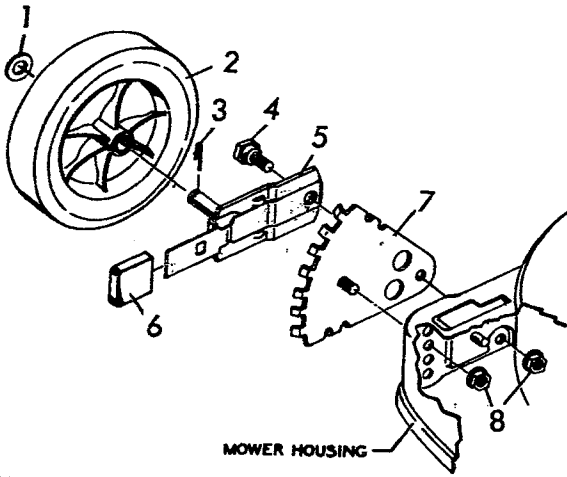

**Wheel Adjuster Assembly
Model 400152 And 400148**

MOWER HOUSING