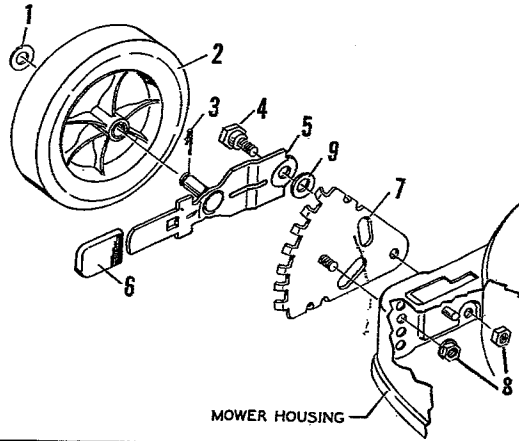

MOWER HOUSING

Item No.	Assembly 400152 Part No.	Model 400148 Part No.	Description
1	17x102	17x102	Washer
*2	-----	-----	Wheel & Tire
3	20101	20101	Hair Pin Cotter
4	20064	22193	Shoulder Bolt

* Not Included In Assembly. >

Item No.	Assembly 400152 Part No.	Model 400148 Part No.	Description
5	20109Z	22191	Arm & Axle Assembly
6	20065	22196	Lever Spring Knob
7	20113Z	20113Z	Index Plate Assembly
8	15x68	15x68	Flange Locknut
9	-----	22192	Spring Washer

For Push And Self-Propelled Mowers