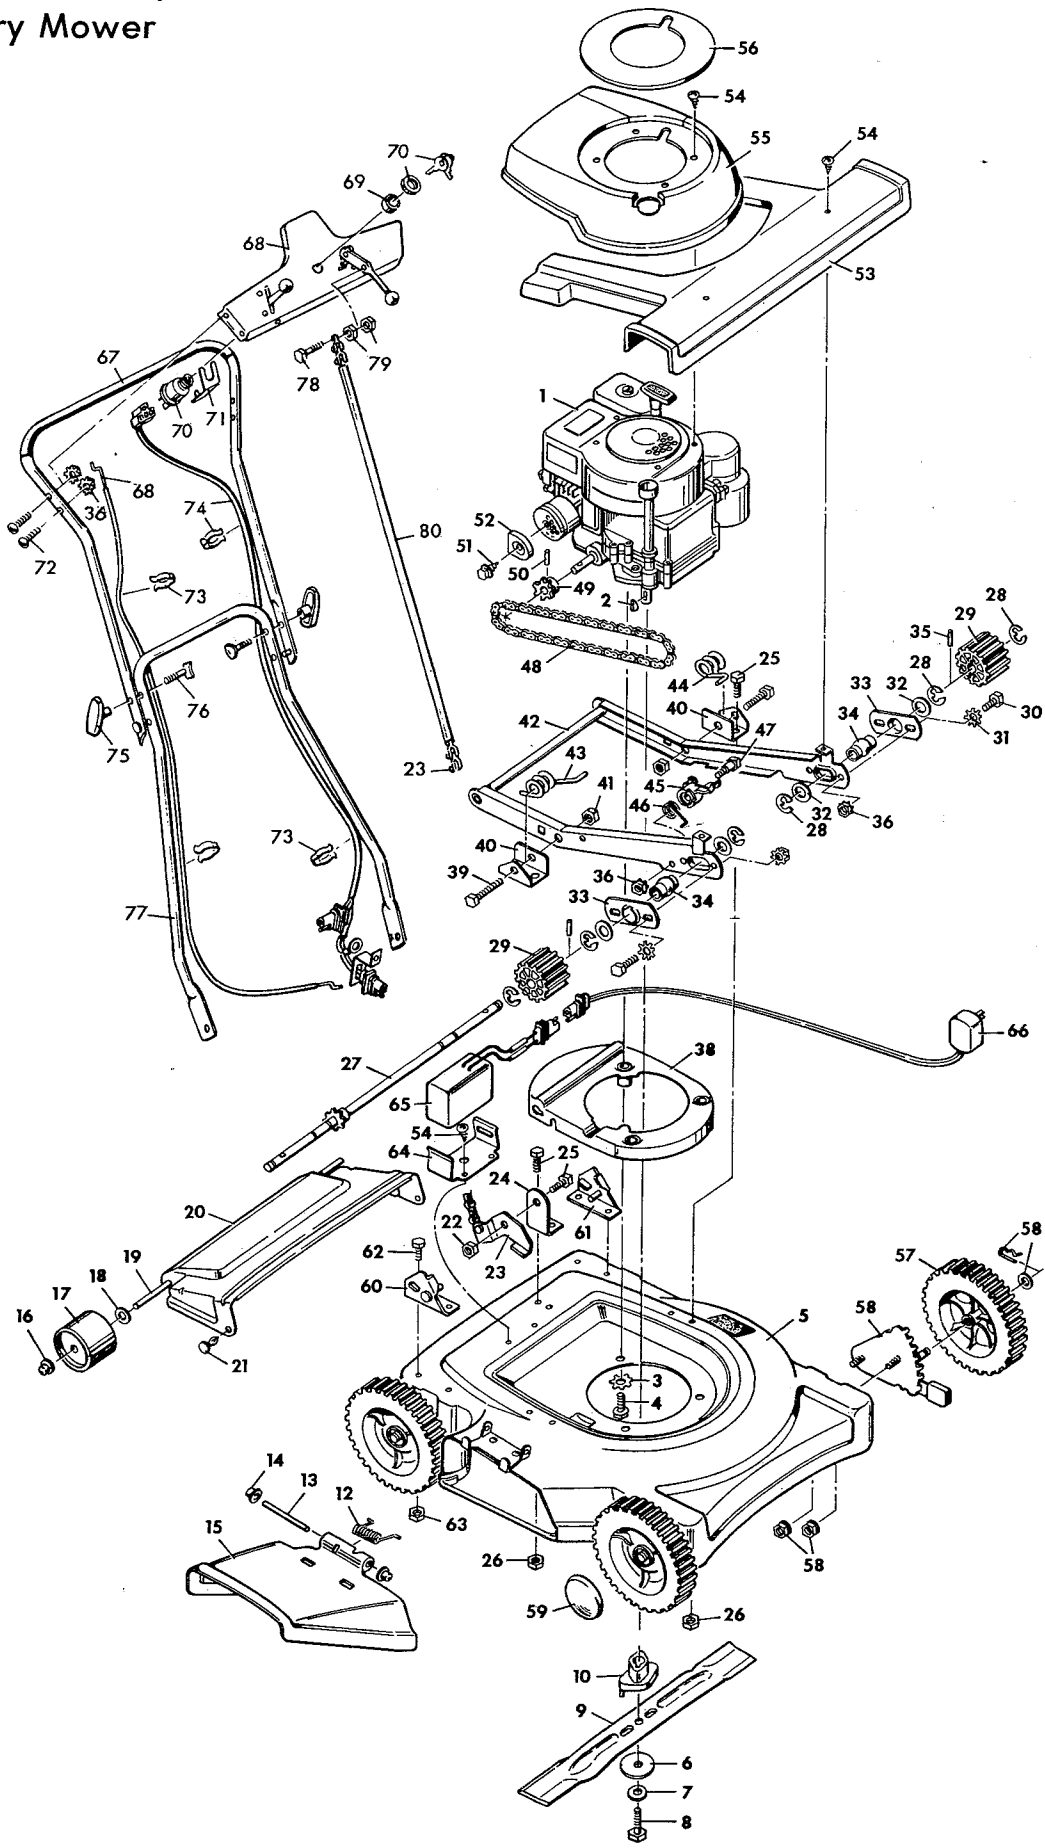

# 4-2264 22" Super Deluxe Rotary Mower

Model 4-2264

Item No.	Model 4-2264 Part No.	Description
1	-----	Engine
2	20062	Woodruff Key
3	19x8	Shakeproof Washer
4	20102	Engine Bolt
5	22313	Housing
6	20094Z	Washer
7	17x101	Cup Washer
8	1x69	Blade Bolt
9	20046	Blade
10	20051	Blade Adapter
12	22052	Torsion Spring
13	22326Z	Pivot Pin
14	28x42	Push-On-Cap
15	22325	Chute Deflector
16	28x24	Push-On-Cap
17	22324	Wheel, Rear Guard
18	17x52Z	Washer
19	22274Z	Axle
20	22291	Rear Guard
21	22053	Tri-Mount
22	15x43	Hex Nut
23	400187	Chain & Pivot Arm Assy.
24	22277Z	Bracket
25	1x45	Bolt
26	15x79	Hex Nut
27	22152Z	Drive Shaft & Spkt. Assy.
28	20100	Retainer Ring
29	20066	Drive Pinion
30	1x38	Bolt
31	19x4	Shakeproof Washer
32	17x100Z	Washer
33	20049Z	Bearing Retainer
34	20048	Bearing
35	32x64	Spring Pin
36	15x66	Keys Nut
38	20054E	Base & Spacer Assy.
39	1x87	Hex Bolt
40	22278Z	Bracket
41	15x12	Hex Nut

Item No.	Model 4-2264 Part No.	Description
42	22272E	Drive Arms & Tube Assy.
43	22322Z	Torsion Spring R.H.
44	22323Z	Torsion Spring L.H.
45	22398	Chain Guard
46	22399	Spring
47	20478	Shoulder Bolt
48	22279	Chain & Link
49	20411	Sprocket
50	32x64	Spring Pin
51	20460	Screw
52	20459	Exhaust Deflector
53	22328	Pinion Guard
54	26x159	Screw
55	22338	Engine Shroud
56	22336Z	Shroud Insert
57	201055C	Wheel & Tire
58	400152	Wheel Adjuster Assy.
59	20090	Hub Cap
60	20198Z	Handle Bracket R.H.
61	20199Z	Handle Bracket L.H.
62	1x38	Hex Bolt
63	15x67	Hex Nut
64	22329Z	Battery Holder
65	20335	Battery
66	20336	Battery Charger
67	20247C	Upper Handle Assy.
68	400174	Control Panel & Cable Assy.
69	20167C	Spacer
70	20244PA	Switch Assy W/Key
71	20245Z	Retainer Clamp
72	3x97	Bolt
73	20089	Cable Clips
74	20242	Electric Harness & Clips
75	20266	Handle Knob
76	20129	Contour Bolt
77	20191C	Lower Handle
78	20412	Hex Bolt
79	15x1Z	Hex Nut
80	20440	Plastic Sleeve