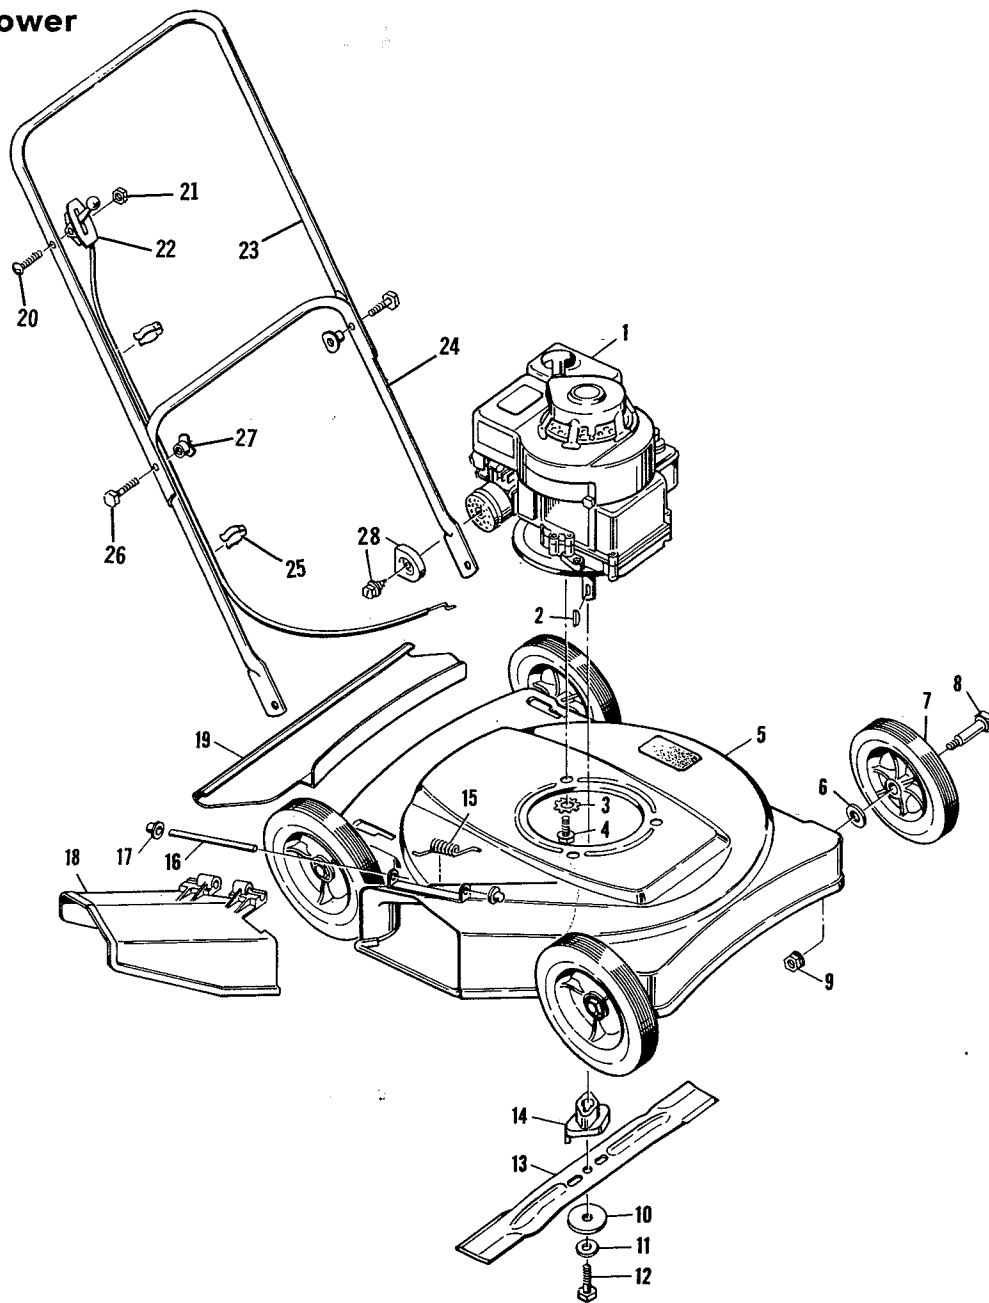

**3-2201 22"
Rotary Mower**

Item No.	Model 3-2201 Part No.	Description	List Price Each	Item No.	Model 3-2201 Part No.	Description	List Price Each
1	-----	Engine *	----	16	20050 Z	Pivot Pin	.22
2	20062	Woodruff Key	.30	17	28x42	Push-On-Cap	.20
3	19x8	Shakeproof Washer	.20	18	20455	Chute Deflector	1.20
4	20103	Engine Bolt	.33	19	20452	Rear Guard Panel	1.50
5	22076	Housing Assy.	15.96	20	3x99	Bolt	.20
6	10851 Z	Washer	.20	21	15x66	Keys Nut	.25
7	20270	Wheel & Tire	2.62	22	22056	Control Assy.	2.11
8	20086	Axle Bolt	.28	23	20437C	Upper Handle Assy.	2.47
9	15x68	Flange Locknut	.20	24	20438C	Lower Handle Assy.	1.98
10	20094 Z	Washer	.25	25	20089	Cable Clip	.26
11	17x101	Cup Washer	.41	26	20412	Bolt	.20
12	1x68	Blade Adapter Bolt	.20	27	20410	T-Nut	.20
13	20046	Blade	4.13	28	20459	Exhaust Deflector	.20
14	20050	Blade Adapter	2.33		20460	Exhaust Deflector Screw	.20
15	20052	Torsion Spring	.22				