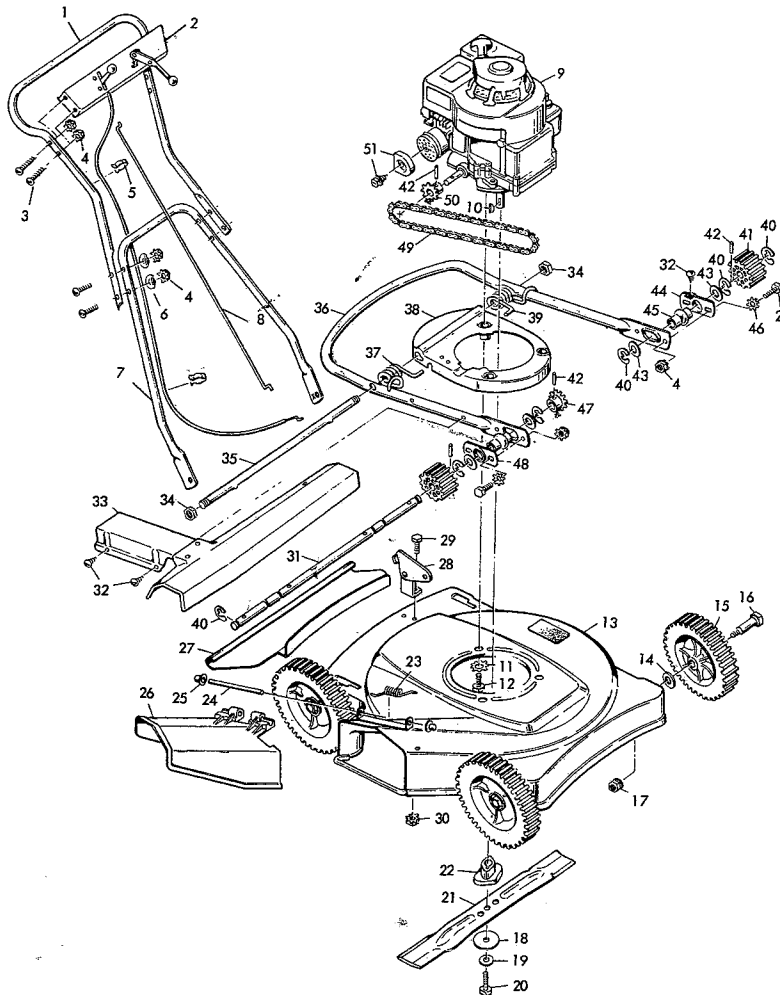

2-2251 22" Equipped Rotary Mower

ITEM NO.	MODEL 2-2251 PART NO.	DESCRIPTION	LIST PRICE EACH	ITEM NO.	MODEL 2-2251 PART NO.	DESCRIPTION	LIST PRICE EACH	ITEM NO.	MODEL 2-2251 PART NO.	DESCRIPTION	LIST PRICE EACH
1	20190C	Upper Handle Assy.	3.07	19	17x101	Cup Washer	.41	37	20067Z	Torsion Spring R.H.	2.28
2	400168	Control Panel & Cable Assy.	3.49	20	1x69	Blade Adapter Bolt	.32	38	20054	Base & Spacer Assy.	2.83
3	3x136	Bolt	.20	21	20046	Blade	4.13	39	20068Z	Torsion Spring L.H.	2.28
4	15x66	Lock Nut	.25	22	20051	Blade Adapter	2.56	40	20100	Retainer Ring	.20
5	20089	Cable Clips	.26	23	22052	Torsion Spring	.20	41	20066	Drive Pinion	1.25
6	20087	Formed Washers	.20	24	22050Z	Pivot Pin	.20	42	32x64	Spring Pin	.20
7	20058C	Lower Handle	3.42	25	28x42	Push-On-Cap	.20	43	17x100Z	Washer	.20
8	20419Z	Control Rod	.38	26	20455	Chute Deflector	1.20	44	20375Z	Bearing Retainer	.20
9	Engine	See Note*	- - -	27	20452	Rear Guard Panel	1.33	45	20048	Bearing	1.05
10	20062	Woodruff Key	.30	28	20442Z	Brkt. & Pivot Assy.	.59	46	19x4	Shakeproof Washer	.20
11	19x8	Shakeproof Washer	.20	29	1x38	Bolt	.20	47	20080	Drive Shaft Sprocket	1.47
12	20102	Engine Bolt	.56	30	15x67	Hex Nut	.20	48	20049Z	Bearing Retainer	.30
13	22072	Housing Assy.	14.63	31	20091	Drive Shaft	4.25	49	20108	Chain & Link	1.95
14	10851Z	Washer	.20	32	26x159	Screw	.20	50	20111	Engine Sprocket	.76
15	20105SC	Wheel & Tire	3.38	33	400153	Pinion & Chain Guard Assy.	3.52	51	- - - -	Exhaust Deflector*	- - -
16	20086	Axle Bolt	.28	34	15x64	Hex Nut	.21			See Note	
17	15x68	Flange Lock Nut	.20	35	20085Z	Pivot Shaft	1.16				
18	20094Z	Washer	.25	36	20012E	Drive Arm	2.95				

IMPORTANT: To insure proper replacement parts always specify Model Number shown on mower model nameplate with Part Number and Part Name of item desired.