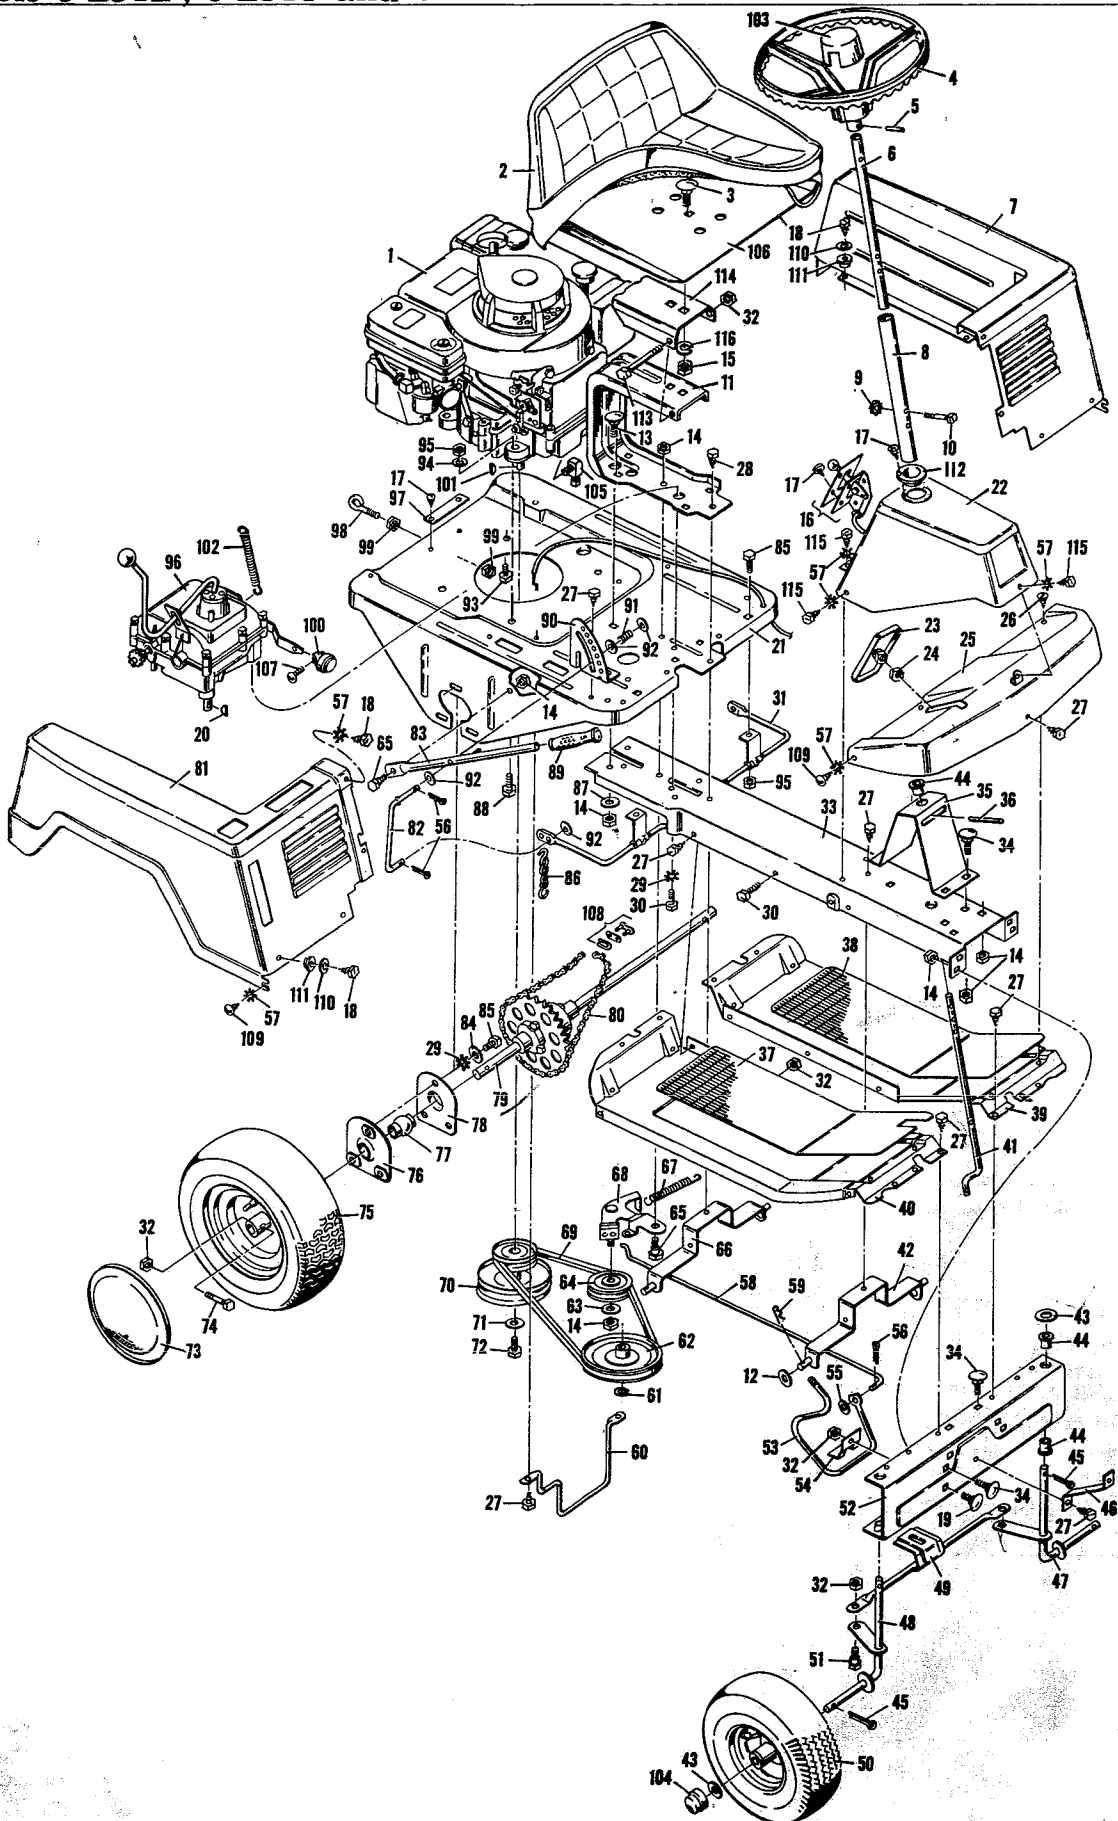

Riding Mower 25" Models 0-2512, 0-2513 and 0-2523

ITEM NO.	PART NO.	DESCRIPTION	LIST PRICE EACH	ITEM NO.	PART NO.	DESCRIPTION	LIST PRICE EACH
1	Engine	Briggs & Stratton 130902-0229-03 (0-2512)		62	20614	Trans. Pulley	3.18
		170702-0289-01 (0-2513)	---	63	17x53	Plain Washer	.20
		170707-0707-01 (0-2523)	---	64	20613	Idler Pulley	3.85
		Repair & Replacement at Briggs & Stratton Service Center	---	65	20662	Shoulder Bolt	.33
2	20724	Seat Pad (0-2512)	15.67	66	20665E	R. R. Hanger Brk't. Assy.	1.85
	20728	Seat Pad (0-2513 & 0-2523)	17.85	67	20682	Spring - Drive Idler	.26
3	2x55	Carriage Bolt 1/2-13x1	.44	68	20670	Drive Idler Assy.	2.80
4	20700	Steering Wheel	8.87	69	20716	Drive Belt	2.10
5	32x66	Spring Pin	.20	70	20626Z	Stack Pulley Assy.	3.12
6	20652E	Steering Post Assy.	.59	71	10851Z	Plane Washer	.20
7	20599E	Shroud Assy. - Left Half (0-2512 & 0-2513)	5.29	72	1x20	Hex Bolt 3/8-24x1	.20
	20794E	Shroud Assy. - Left Half (0-2523)	5.27	73	20797	Hub Cap - R. R. - Model 0-2523	1.90
8	20656C	Sleeve Assy.	.72	74	1x75	Hex Bolt 5/16-18x1 3/4	.20
9	15x66	Keps Nut 1/4-20	.25	75	20751	Rear Wheel & Tire (0-2512)	24.66
10	6x58	Hex Cap Screw 1/4-20x1 1/2	.20		133x1	Tire Only	16.39
11	20630E	Seat Bracket	2.52		134x1	Tube W/Cap	5.38
12	17x67	Washer	.20		135x1	Wheel Only	11.63
13	2x57	Carriage Bolt 3/8-16x7/8	.20		20752	Rear Wheel & Tire (0-2513 & 0-2523)	25.98
14	15x12	Locknut 3/8-16	.20		133x3	Tire Only	19.95
15	15x64	Hex Nut 1/2-13	.21		135x3	Wheel Only	12.08
16	20770	Remote Control Unit (0-2512)	2.01		20267	Valve Stem & Cap	.89
	20772	Remote Control Unit (0-2513)	1.69	76	21009Z	Outer Brg. Ret. Assy.	.58
17	26x159	Self Tapping Screw #8x3/8	.20	77	20568	Bronze Bearing	3.07
18	26x184	Hex Tapping Screw #10x5/8	.23	78	20570Z	Retainer - Inner	.37
19	2x53	Carriage Bolt 5/16-18x5/8	.20	79	20685	Differential & Axle	28.49
20	20697	Woodruff Key #9	.24	80	20732	Roller Chain & Link #41	2.93
21	20530E	Engine Base	10.97	81	20598E	Shroud Assy. - R. Half (0-2512)	5.29
22	20564E	Console Assy.	3.18		20792E	Shroud Assy. - R. Half (0-2512)	4.51
23	20575E	Pedal Assy.	.55	82	20672Z	Connector Rod	.45
24	15x63	Hex Nut 7/16-14	.27	83	20658C	Lever & Pin Assy.	.56
25	20600E	Apron	2.12	84	17x45	Plain Washer	.20
26	26x179	Tapping Scr. - Flat Hd. #10x1/2	.23	85	1x77	Hex Bolt 3/8-24x5/8	.20
27	26x50	Hex Tapping Screw 5/16x5/8	.20	86	20699	Chain Lifter	.21
28	26x51	Hex Tapping Screw 5/16x3/4	.23	87	17x104	Plain Washer	.20
29	19x7	Sr. Pr. Washer	.20	88	1x74	Hex Bolt 5/16-24x1 1/4	.20
30	1x45	Hex Bolt 5/16-18x5/8	.20	89	20718	Grip	.25
31	20635Z	Lifting Rod & Hinge Assy.	1.64	90	20636E	Index Brk't.	.37
32	15x43	Locknut 5/16-18	.23	91	20680	Spring Lifter	.20
33	20544E	Frame Channel	4.41	92	17x46	Plain Washer	.20
34	2x56	Carriage Bolt 3/8-16x3/4	.20	93	20103	Engine Bolt 3/8-16x1 - 5 H.P. Engine Only	.33
35	21071	Steering Supt.	1.05	94	17x47	Plain Washer	.20
36	32x68	Spring Pin	.20	95	15x42	Locknut 5/16-24	.20
37	20690	Mat. R. H.	1.91	96	20842	Transmission - 2 Speed (0-2512)	61.67
38	20691	Mat. L. H.	1.76		20843	Transmission - 3 Speed (0-2513 & 0-2523)	66.43
39	20541E	Running Brd. - L. H.	3.47	97	94x12	Model No. Plate (0-2512)	.26
40	20540E	Running Brd. - R. H.	3.47		94x13	Model No. Plate (0-2513)	.26
41	20650E	Lower Str'g. Post	1.37		94x14	Model No. Plate (0-2523)	.26
42	20664E	Ft. Hanger Brk't. Assy.	1.79	98	20696	Eye Bolt	.38
43	17x100	Plain Washer	.20	99	15x33	Hex Nut 3/8-24	.20
44	20587	Nylon Bearing	.20	100	20841	Brake Lever Knob	.83
45	30x49	Cotter Pin	.20	101	20062	Woodruff Key #6	.25
46	20639E	Apron Support	.27	102	21021	Brake Spring	.20
47	20583E	Spindle & Arm Assy. - L. H.	1.71	103	20704	Steering Wheel Cap (0-2512 & 0-2513)	.47
48	20582E	Spindle & Arm Assy. - R. H.	1.71		20705	Steering Wheel Cap (0-2523)	.99
49	20578E	Tie Bar Assy.	.70	104	20796C	Hub Cap - Frt.	.33
50	20742	Front Wheel & Tire (0-2512)	11.13	105	20735	Oil Drain Fitting	.90
	20743	Front Wheel & Tire (0-2513 & 0-2523)	19.44	106	20726	Seat Pan Assy. (0-2512)	6.90
	133x2	Tire Only	12.88		20727	Seat Pan Assy. (0-2513 & 0-2523)	7.17
	134x2	Tube W/Cap	5.15	107	26x188	Self Tapping Screw #8x1/4	.23
	135x2	Wheel Only	7.72	108	20730	Connecting Link - #41 Chain	.25
51	20660	Shoulder Bolt	.22	109	26x25	Truss Hd. Tap Screw #10x1/2	.20
52	20545E	Fr. Axle Beam	2.94	110	17x106	Plain Washer	.20
53	20645E	Clutch & Brake Lever	.85	111	20720	Grommet	.20
54	20572	Clamp	.20	112	2084	Nylon Bearing 21034	.31
55	17x37	Plain Washer	.20	113	1 78Z	Hex Bolt 5/16-18x4 1/4	.20
56	30x20	Cotter Pin	.20	114	21048Z	Seat Hinge - Model 0-2523	1.13
57	19x1	Shake Pr. Washer	.20	115	26x185	Hex Tapping Screw #10x3/8	.20
58	20669E	Brake Rod	.38	116	18x27	Lock Washer	.20
59	20692	Hair Pin Cotter	.20				
60	20677E	Belt Guide	.42				
61	20698	Retainer Ring	.20				