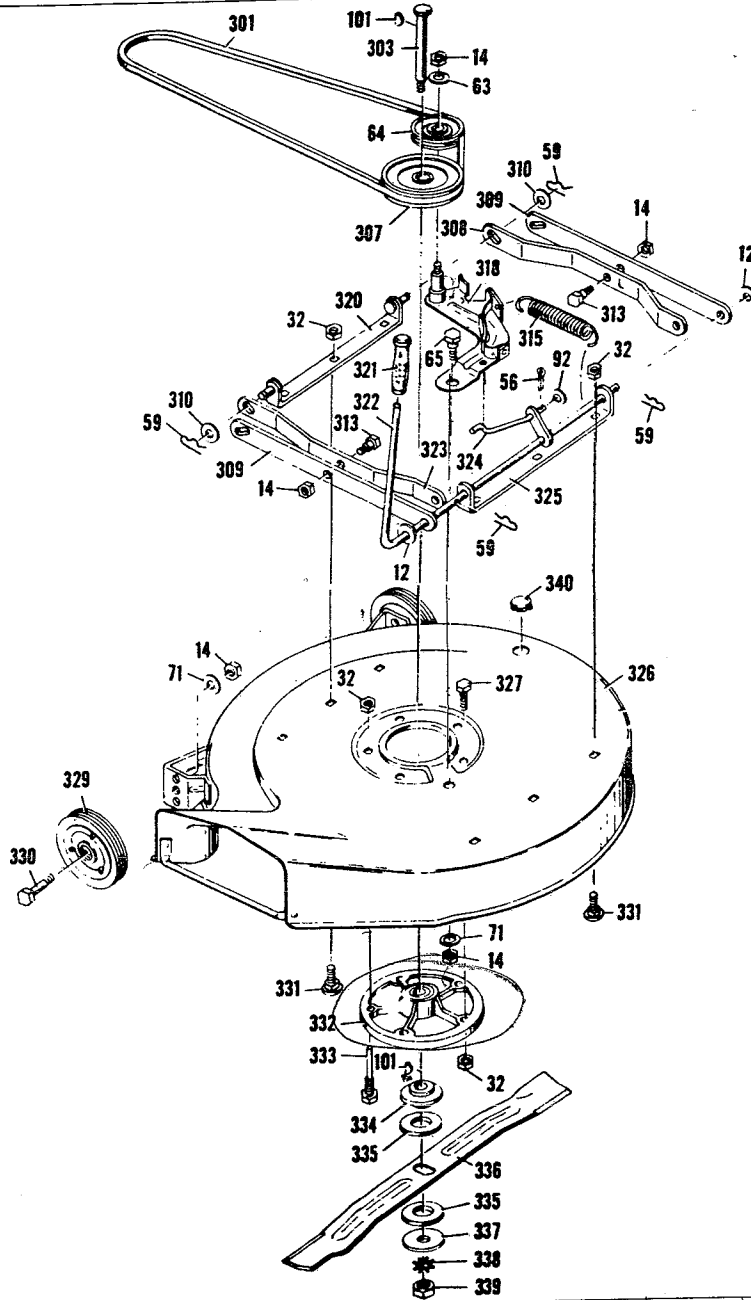

Blade Housing Riding Mowers Models 0-2512, 0-2513 and 0-2523

ITEM NO.	PART NO.	PART NAME	LIST PRICE EACH	ITEM NO.	PART NO.	PART NAME	LIST PRICE EACH	ITEM NO.	PART NO.	PART NAME	LIST PRICE EACH
12	17x67	Plain Washer	.20	308	20643E	Inner Arm L.H.	1.03	329	20629	Gauge Wheel	1.22
14	15x12	Locknut 3/8-16	.20	309	20644E	Outer Arm	.88	330	20086	Axle Bolt	.28
32	15x43	Locknut 5/16-18	.23	310	17x67	Plain Washer	.20	331	2x54	Step Bolt 5/16-18x5/8	.38
56	30x20	Cotter Pin	.20	313	20661	Shoulder Bolt	.32	332	20551E	Jackshaft Hsng. Assy.	6.90
59	20692	Hair Pin Cotter	.20	315	20681	Spring	.34	333	20619	Guide Bolt	.22
63	17x53	Plain Washer	.20	318	20671E	Idle Brk't. & Brake Assy.	3.11	334	20617	Blade Adapter	.65
64	20613	Idler Pulley	3.85	320	20668E	RR. Scissor Brk't. Assy.	1.15	335	20618	Blade Cushion	.25
65	20662	Shoulder Bolt	.33	321	20719	Grip	.34	336	20083E	Blade	4.49
71	10851Z	Plain Washer	.20	322	20676Z	Lever and Link Assy.	1.34	337	20663Z	Washer	.23
92	17x46	Plain Washer	.20	323	20642E	Inner Arm R. H.	1.03	338	19x36	Sh. Pr. Washer	.20
101	20062	Woodruff Key #6	.25	324	20673Z	Body-Blade Brake	.31	339	15x72	Hex Nut 1/2-20	.20
301	20717	Blade Belt	3.20	325	20666E	Frnt. Scissor Brk't.	.46	340	20737	Plug Button	.20
303	20616	Jack Shaft	2.58	326	20559	Housing & Brk'ts. Assy.	16.21				
307	20615	Jack Shaft Pulley	3.03	327	1x73	Hex Bolt 5/16-18x7/8	.20