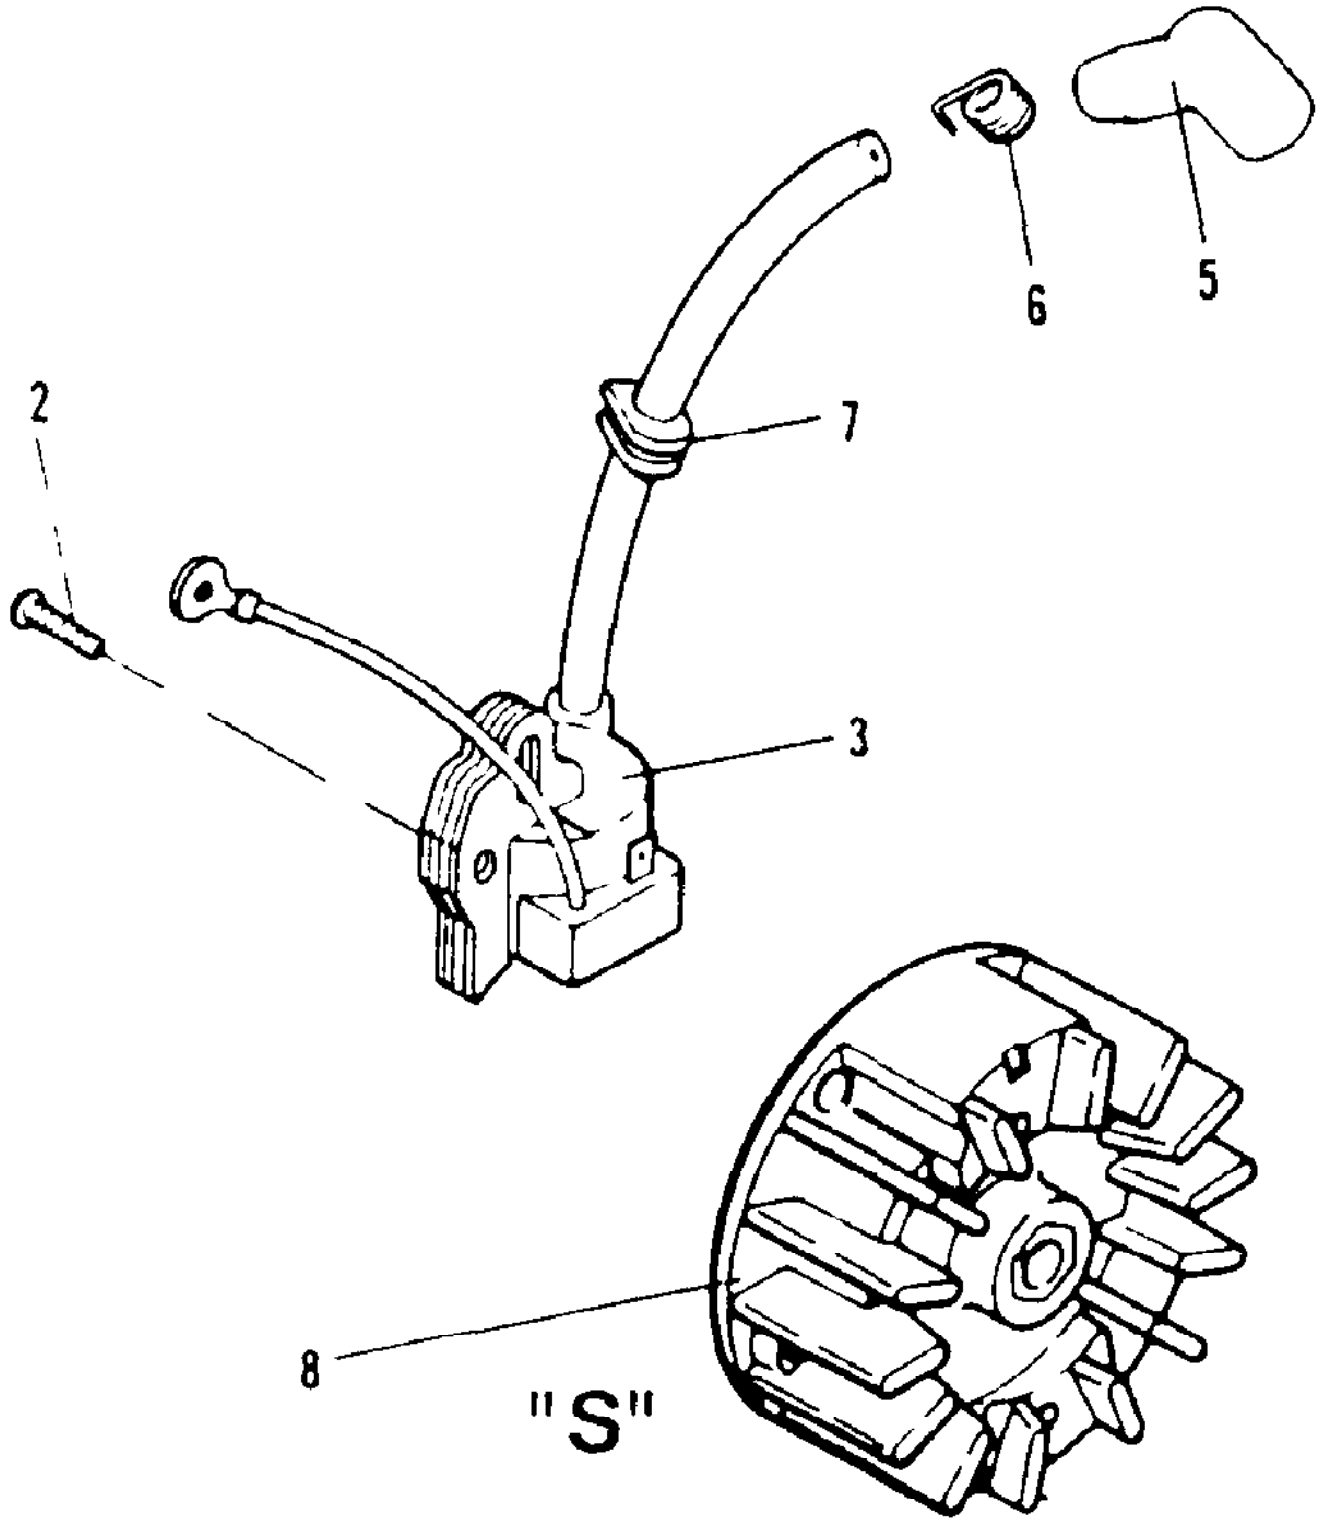

Ref #	Part Number	Qty	Description
1	219383	1	Wire - Switch
2	216022	6	Screw - M4 x 23.4 (13-16 in. lb. torque)
3	219386	1	Ignition (Black)
4	219848	1	Ignition (Cream)
5	95266	1	Boot - Spark Plug
6	102556	1	Connector
7	215533-01	1	Grommet
8	222430	1	Flywheel (Stamped "S")
9	222308	1	Flywheel (Stamped "FL")