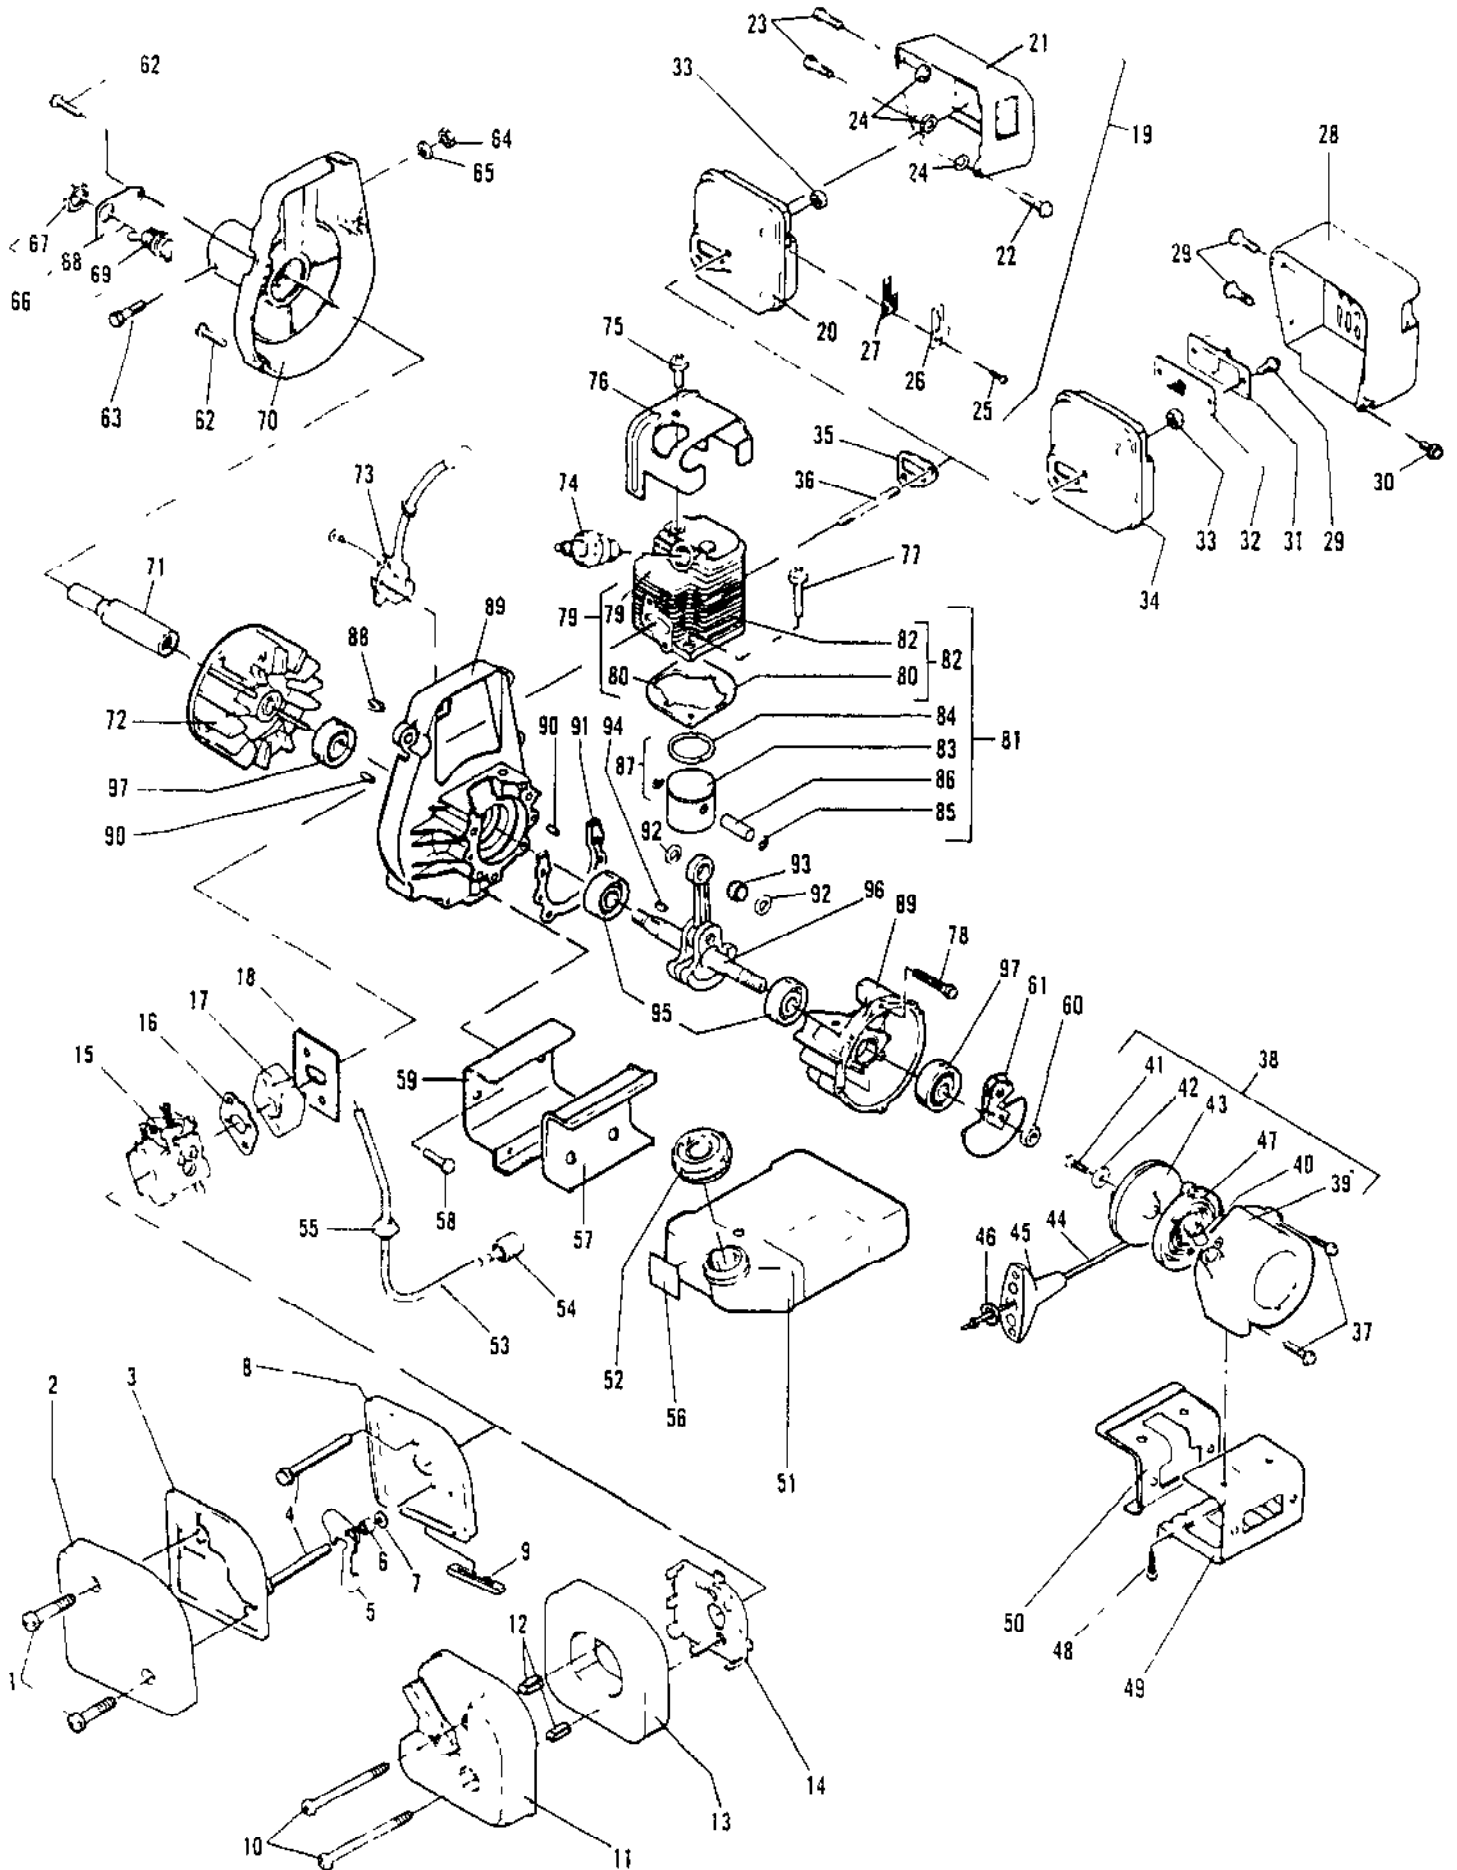

Ref #	Part Number	Qty	Description
	217149		Carburetor Assembly (ZAMA CIS-M9)
1		2	Screw - Cover Not available separately.
2		1	Cover - Diaphragm Not available separately.
3		1	Gasket - Main Not available separately.
4		1	Diaphragm - Main Not available separately.
5		1	Screw - Lever Pin Not available separately.
6		1	Pin - Lever Arm Not available separately.
7		1	Disk Not available separately.
8		1	Lever - Pin Arm. Not available separately.
9		1	Spring - Lever Pin Not available separately.
10		1	Valve - Needle Arm Not available separately.
11		1	Plug - Welch Not available separately.
12		1	Needle - Main Adjustment Not available separately.
13		1	Spring - Adjustment Needle Not available separately.
14		1	Screw - Fuel Pump Cover Not available separately.
15		1	Cover - Fuel Pump Not available separately.
16		1	Gasket - Fuel Pump Not available separately.
17		1	Diaphragm - Fuel Pump Not available separately.
18		1	Strainer Not available separately.

Ref #	Part Number	Qty	Description
1	219383	1	Wire - Switch
2	216022	6	Screw - M4 x 23.4 (13-16 in. lb. torque)
3	219386	1	Ignition (Black)
4	219848	1	Ignition (Cream)
5	95266	1	Boot - Spark Plug
6	102556	1	Connector
7	215533-01	1	Grommet
8	222430	1	Flywheel (Stamped "S")
9	222308	1	Flywheel (Stamped "FL")