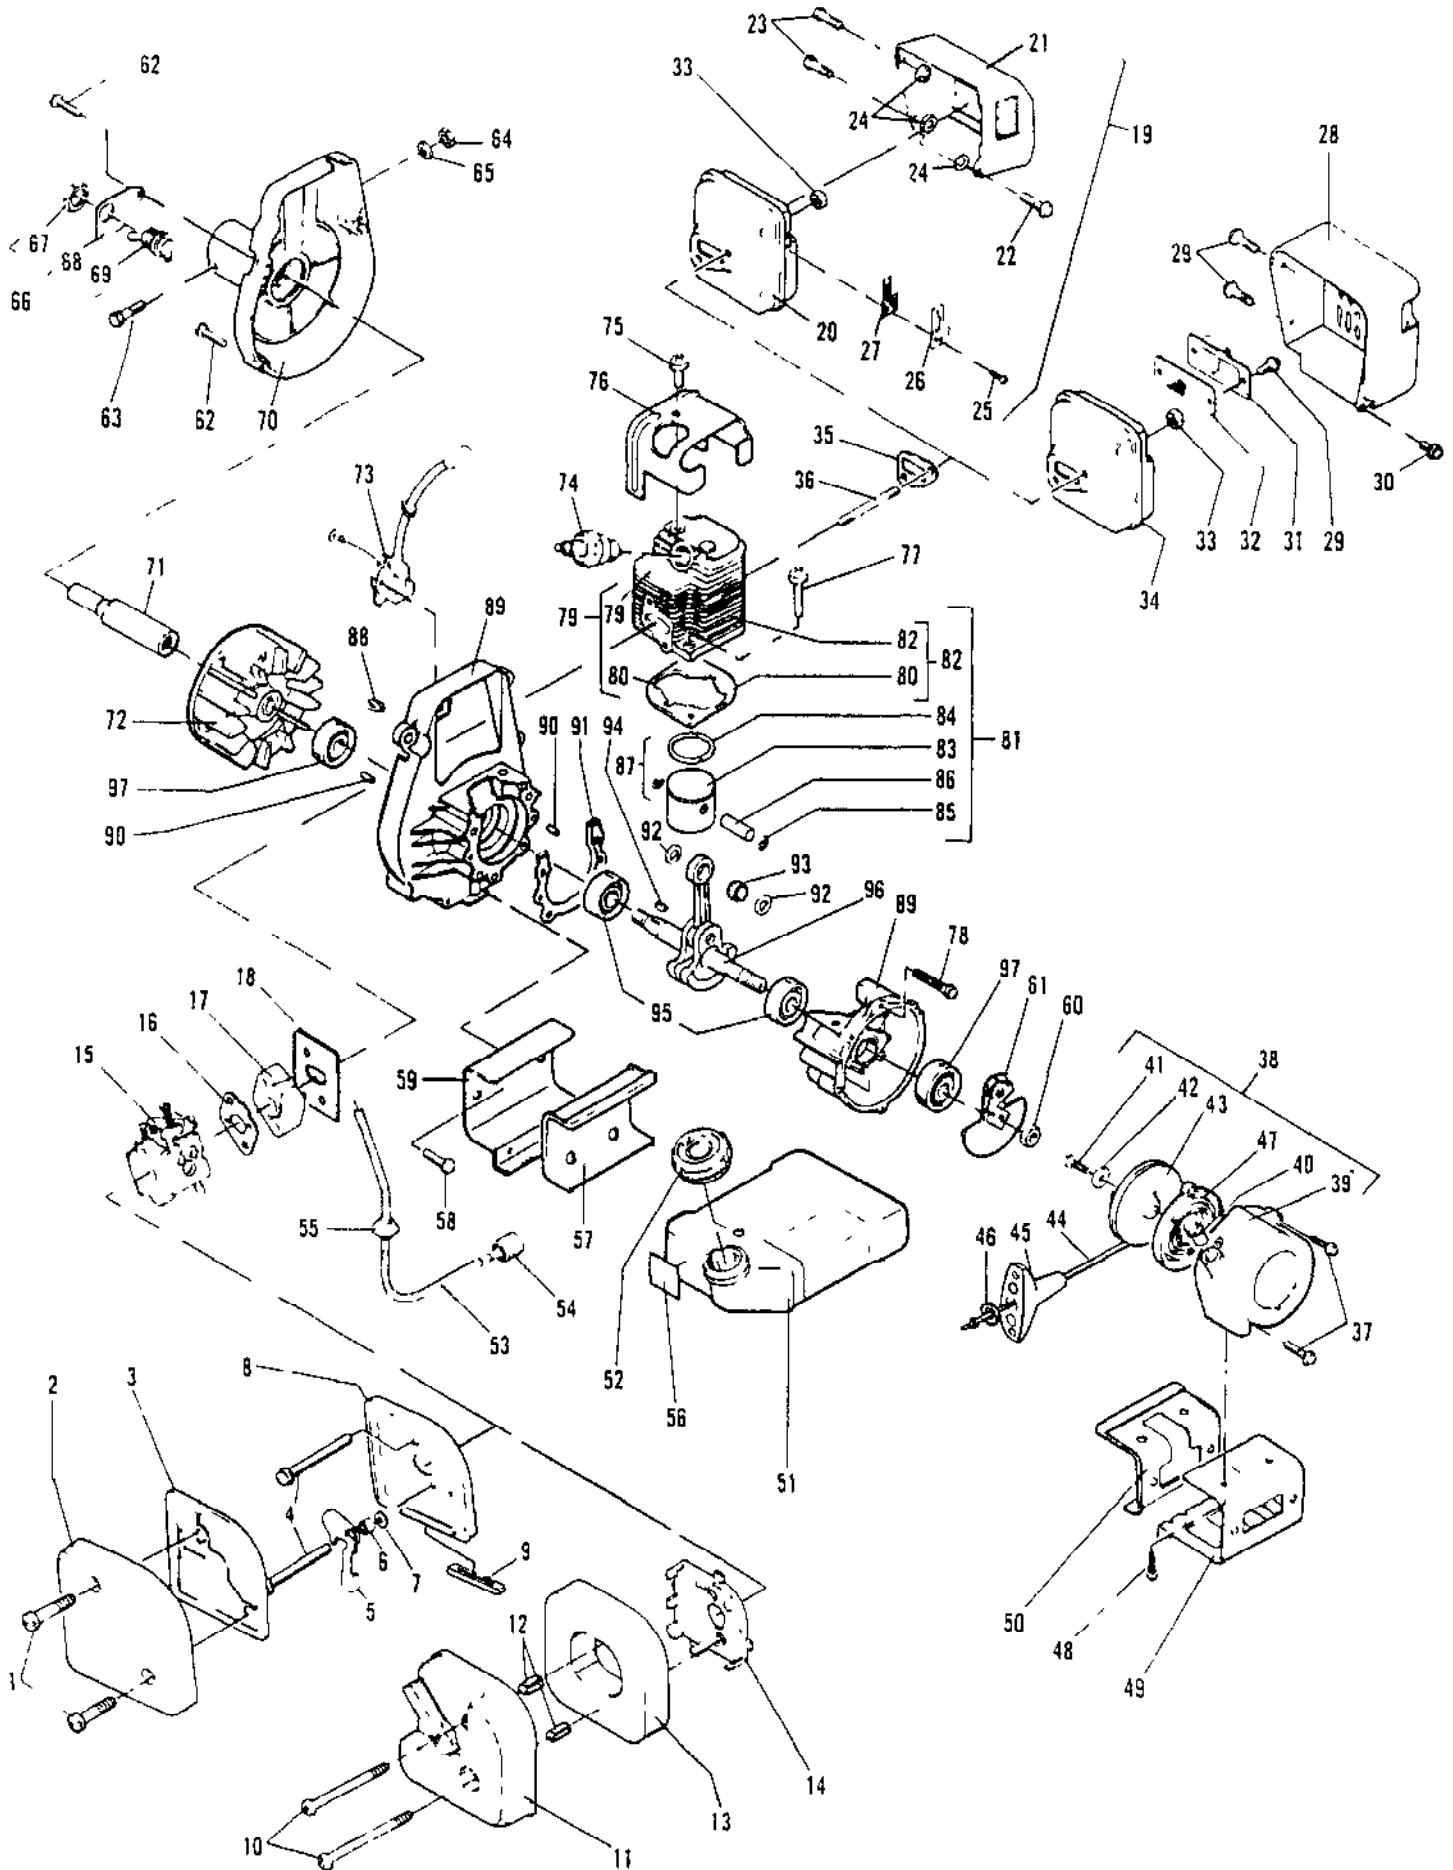

Ref #	Part Number	Qty	Description
	217149		Carburetor Assembly (ZAMA CIS-M9)
1		2	Screw - Cover Not available separately.
2		1	Cover - Diaphragm Not available separately.
3		1	Gasket - Main Not available separately.
4		1	Diaphragm - Main Not available separately.
5		1	Screw - Lever Pin Not available separately.
6		1	Pin - Lever Arm Not available separately.
7		1	Disk Not available separately.
8		1	Lever - Pin Arm. Not available separately.
9		1	Spring - Lever Pin Not available separately.
10		1	Valve - Needle Arm Not available separately.
11		1	Plug - Welch Not available separately.
12		1	Needle - Main Adjustment Not available separately.
13		1	Spring - Adjustment Needle Not available separately.
14		1	Screw - Fuel Pump Cover Not available separately.
15		1	Cover - Fuel Pump Not available separately.
16		1	Gasket - Fuel Pump Not available separately.
17		1	Diaphragm - Fuel Pump Not available separately.
18		1	Strainer Not available separately.

Ref #	Part Number	Qty	Description
1	219383	1	Wire - Switch
2	216022	6	Screw - M4 x 23.4 (13-16 in. lb. torque)
3	219386	1	Ignition (Black)
4	219848	1	Ignition (Cream)
5	95266	1	Boot - Spark Plug
6	102556	1	Connector
7	215533-01	1	Grommet
8	222430	1	Flywheel (Stamped "S")
9	222308	1	Flywheel (Stamped "FL")