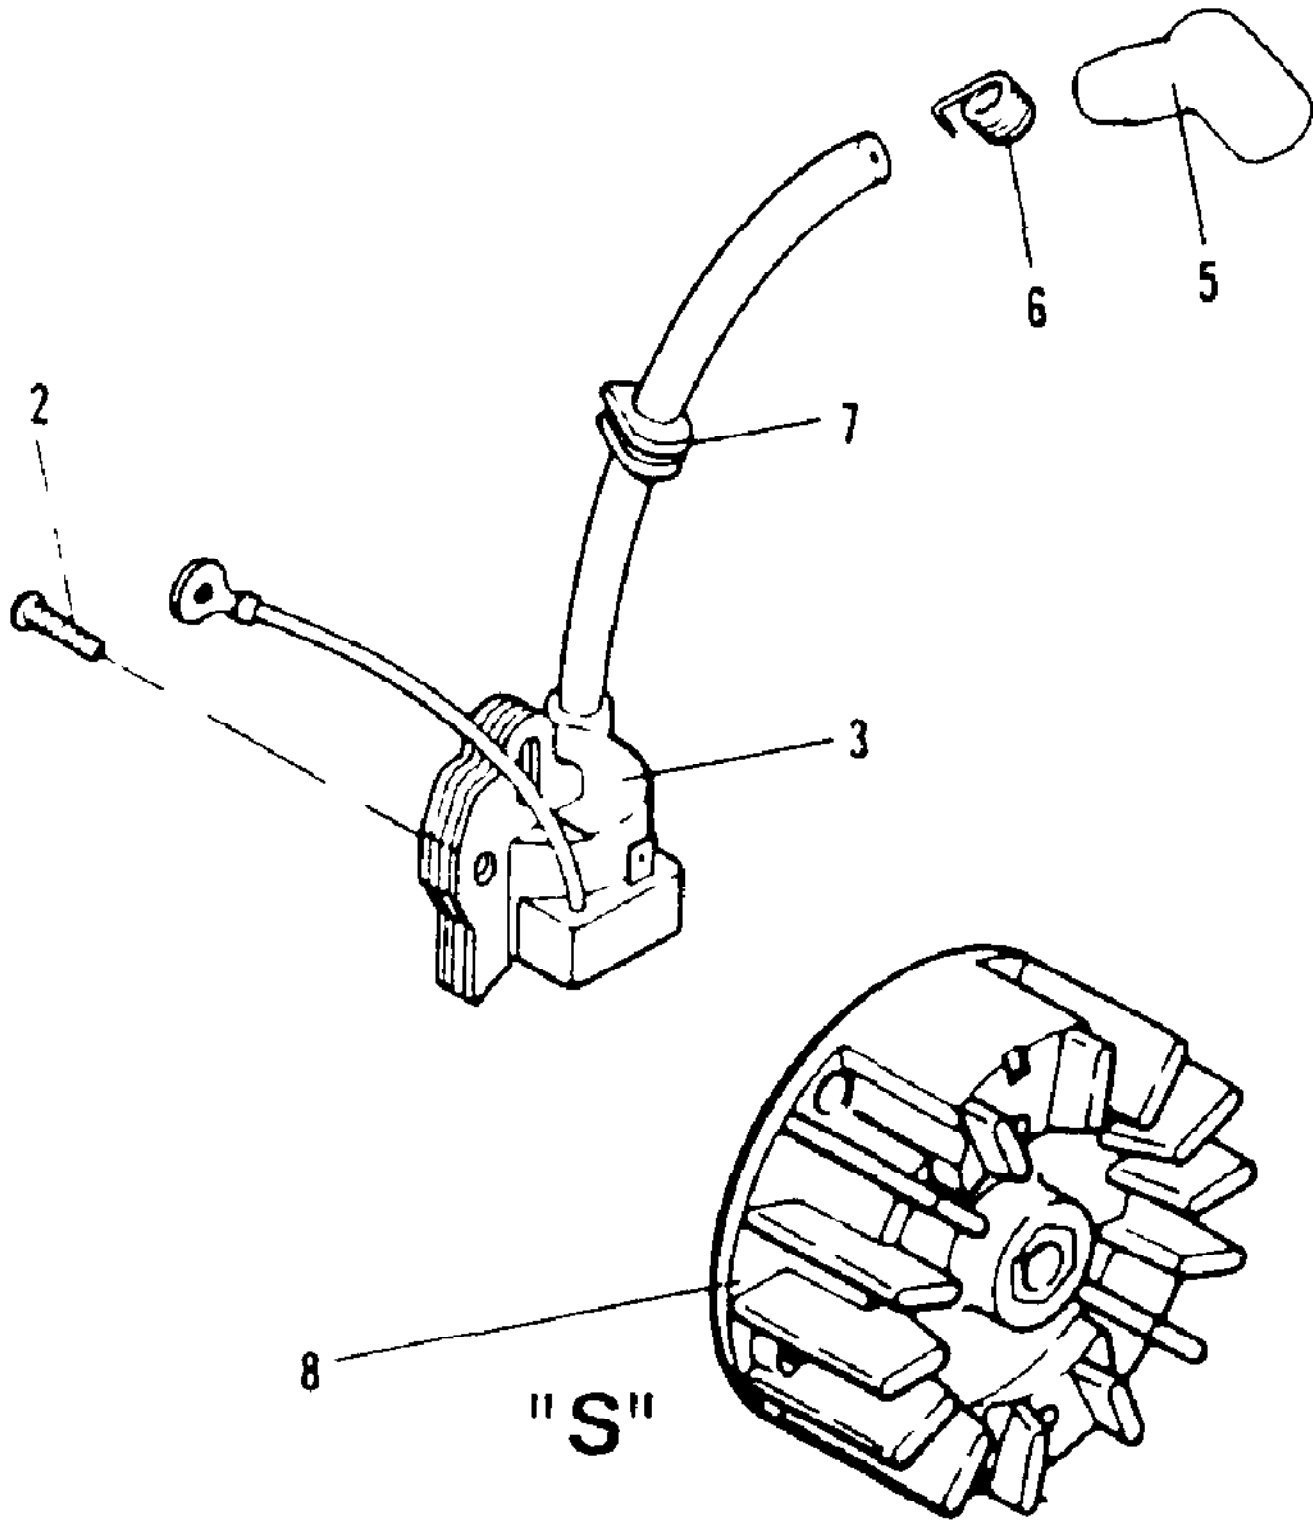

Ref #	Part Number	Qty	Description
1	219383	1	Wire - Switch
2	216022	6	Screw - M4 x 23.4 (13-16 in. lb. torque)
3	219386	1	Ignition (Black)
4	219848	1	Ignition (Cream)
5	95266	1	Boot - Spark Plug
6	102556	1	Connector
7	215533-01	1	Grommet
8	222430	1	Flywheel (Stamped "S")
9	222308	1	Flywheel (Stamped "FL")