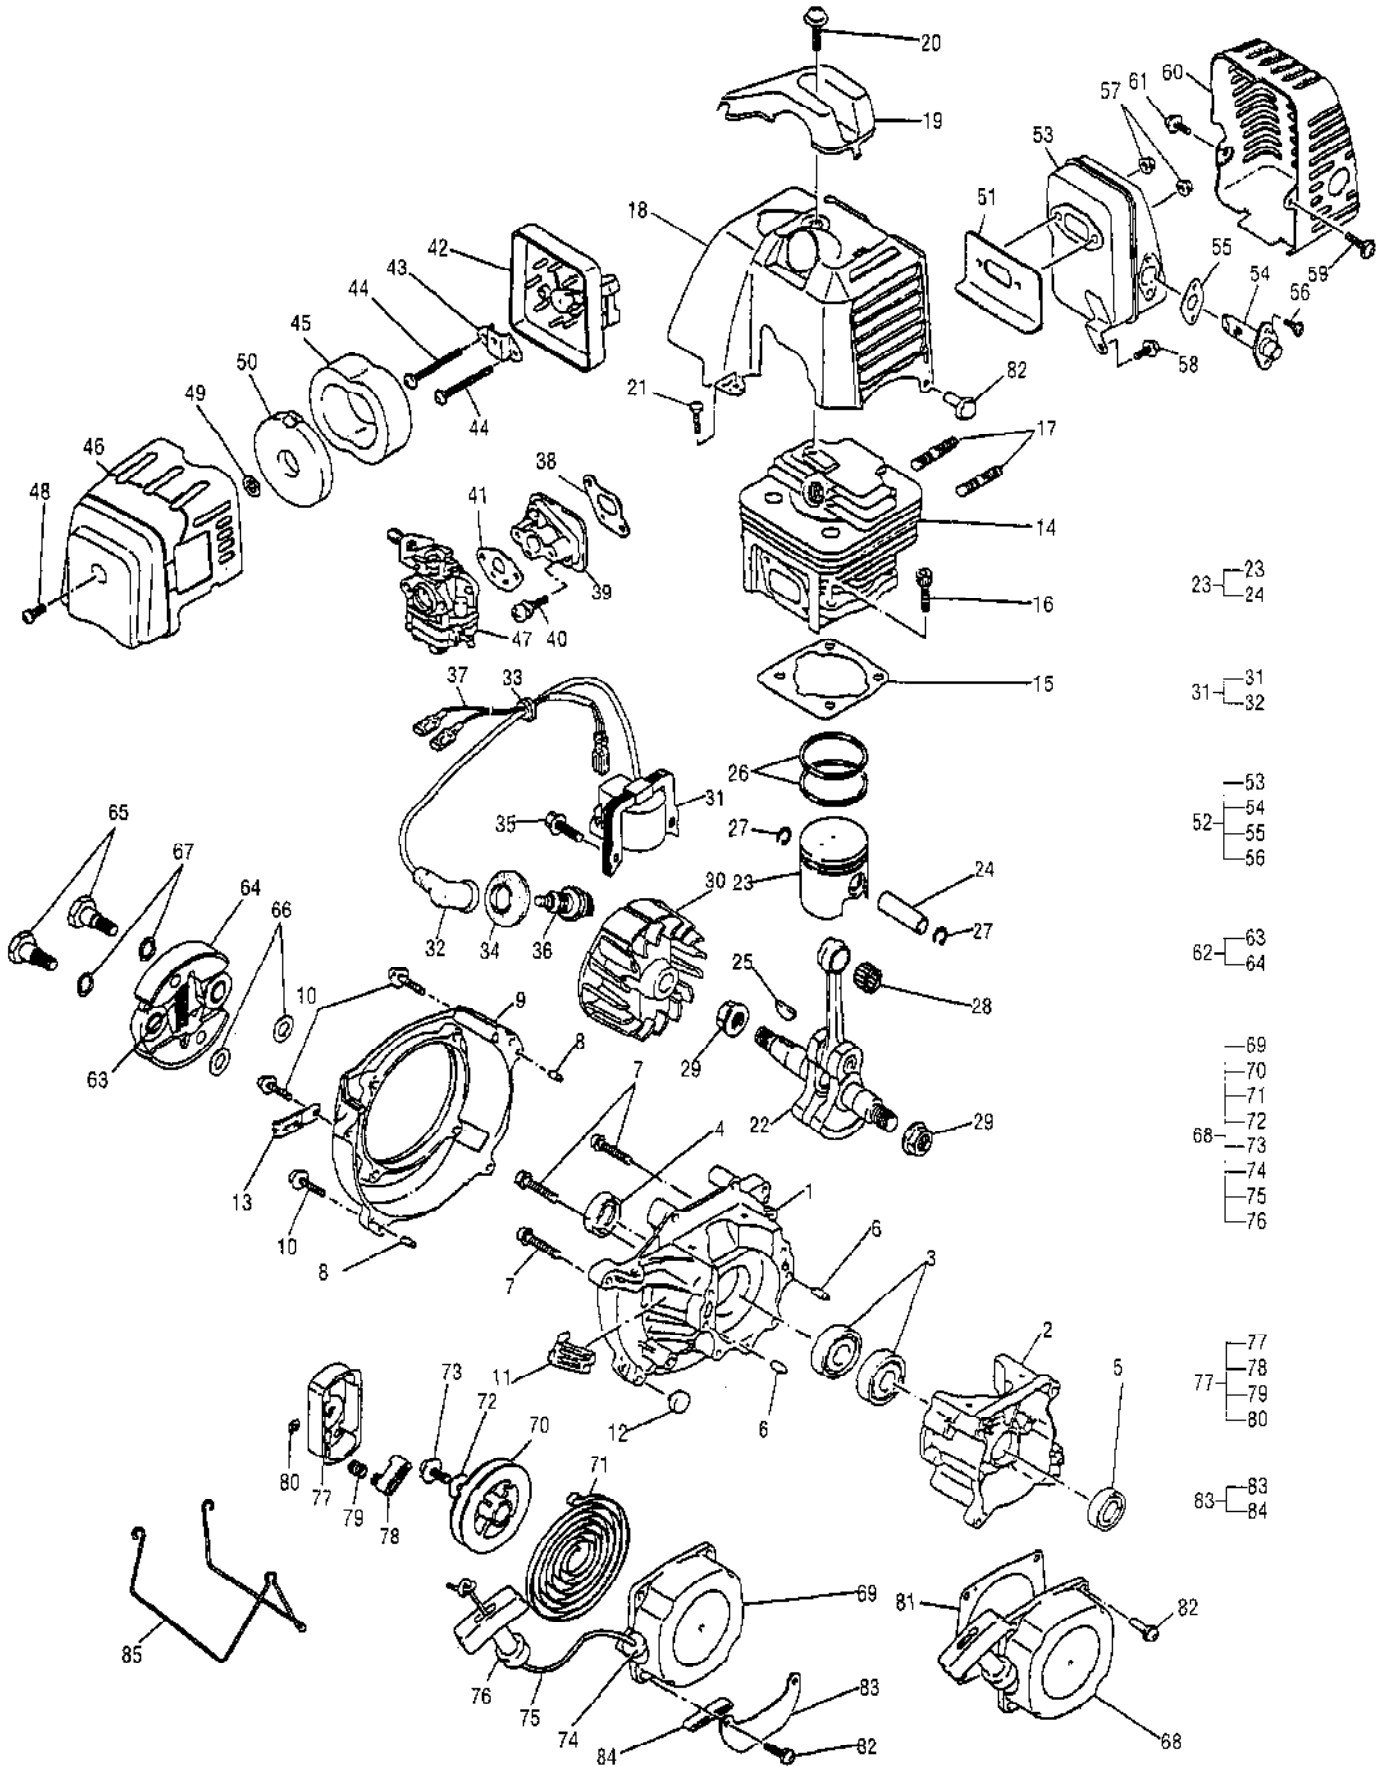

Ref #	Part Number	Qty	Description
1	324977	1	Drive Case
2	324980	1	Starter, Case
3	325310	2	Bearing, Ball
4	324982	1	Seal, Oil
5	324983	1	Seal, Oil
6	111827	2	Pin, Dowell
7	111829	3	Screw, Pn Hd
8	111830	2	Pin, Dowel
9	324987	1	Case, Fan
10	111833	4	Bolt/Washer
11	324990	1	Cover
12	324992	2	Pad
13	324991	1	Clamp
14	325235	1	Cylinder
15	324998	1	Gasket, Cylinder
16	111836	4	Bolt/Washer
17	111838	2	Bolt, Stud
18	325001	1	Cover, Top
19	325003	1	Guard, Plug
20	111839	1	Screw/Washer
21	111842	1	Screw/Washer
22	325007	1	Crankshaft Asy
23	325011	1	Piston Set
24	325015	1	Pin, Piston
25	111843	1	Key, Woodruff
26	325019	2	Ring, Top
27	325022	2	Clip, Piston Pin
28	111846	1	Bearing, Needle
29	111847	2	Nut, Conical Spg
30	325025	1	Rotor
31	325028	1	Coil, Ignition
32	325029	1	Cap, Plug
33	325030	1	Grommet
34	325031	1	Cap, Plug
35	111848	2	Bolt/Washer
36	325032	1	Spark Plug, NGK BM6A
37	325033	1	Wire, Lead
38	325035	1	Gasket, Insulator
39	325038	1	Insulator
40	111850	2	Screw/Washer
41	325306	1	Gasket, Carburetor
42	325046	1	Air Cleaner
43	325048	1	Bracket
44	111851	2	Screw/Washer
45	325050	1	Element, Cleaner
46	325053	1	Cover, Cleaner
47		1	CARBURETOR ASY See "Carburetor Assembly" illustration and parts list.
48	111853	1	Screw/Washer
49	111854	1	Nut
50	325056	1	Holder
51	325051	1	Gasket, Muffler
52	325062	1	Muffler Asy
53	325065	1	Muffler
54	325067	1	Pipe, Tail