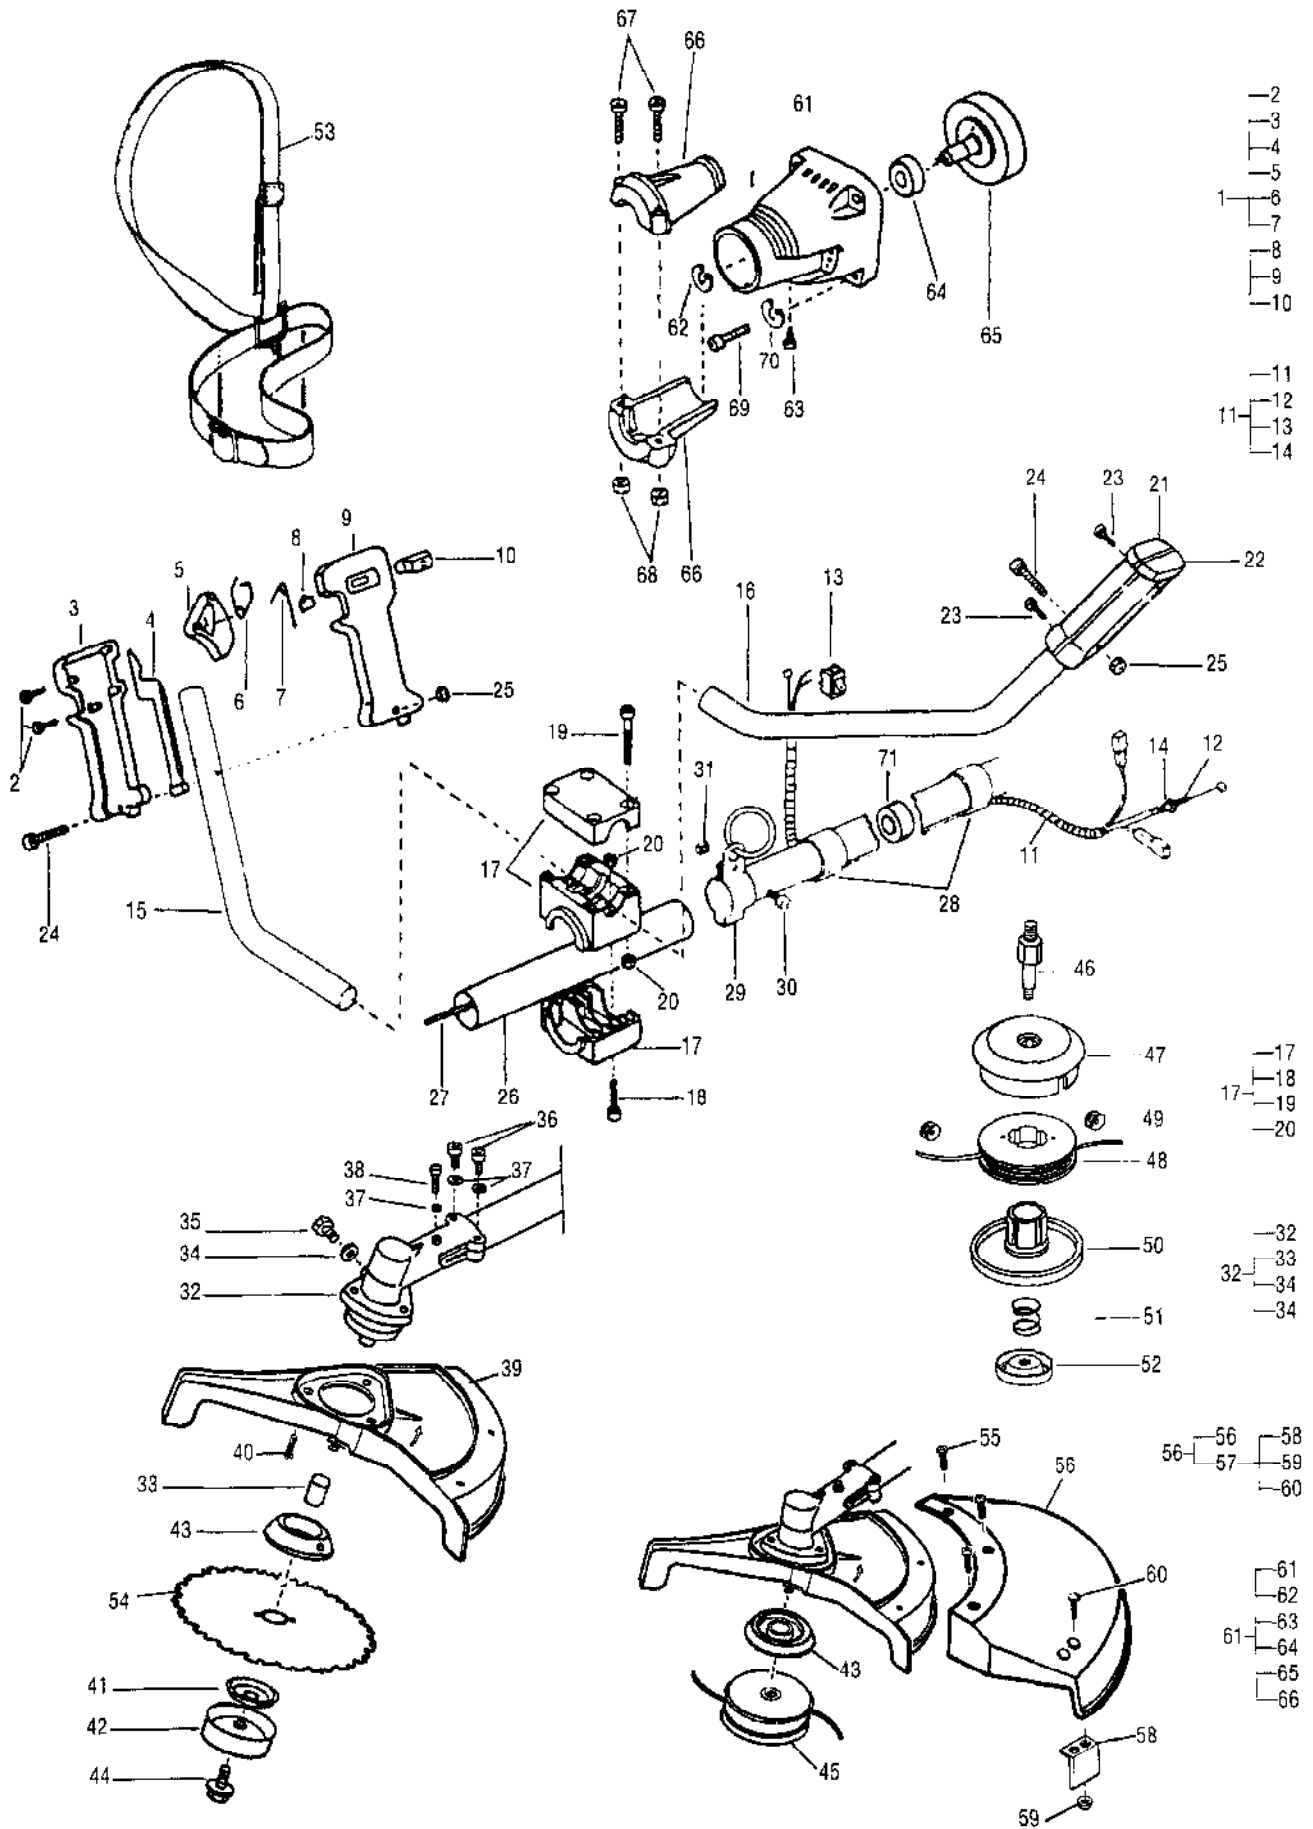

Ref #	Part Number	Qty	Description
1	325044	1	Carburetor
2		1	Body, Pump
3		1	Screen
4			Valve, Needle
5		1	Spring
6		1	Screw
7		1	Pin
8		1	Lever
9		1	Body
10			Cover
11	325262	1	Primer, Pump Asy
12	325202	1	Diaphragm
13	325264	1	Gasket
14	325261	1	Diaphragm
15	325260	1	Gasket
16		1	Jet, Main
17		1	O-Ring
18		1	Clip
19		1	Holder, Wire
20		2	Screw
21		1	Bracket
22		1	Nut
23		1	Screw
24	325263	1	Packing
25		4	Screw
26		1	Washer

Ref #	Part Number	Qty	Description
56	300318	1	Kit, Grass Shield
57	300626	1	Kit, Knife
58	224497-01	1	Cutter
59	216682	1	Nut, Lock, 10-24 Hex
60	217935	1	Screw, 10-24 x .5 Torx
61	240905	1	Housing, Clutch
62	236378	1	Clip, Retaining
63	236381	1	Screw, M5 x 10
64	235918	1	Bearing
65	227284	1	Drum, Clutch
66	240935	2	Clamp, Clutch Housing
67	235530	2	Screw, M5 x 35
68	235216	2	Nut, M5
69	217320	4	Screw, Mounting M6 x 18
70	236528	4	Washer
71	236383	5	Spacer, Shaft