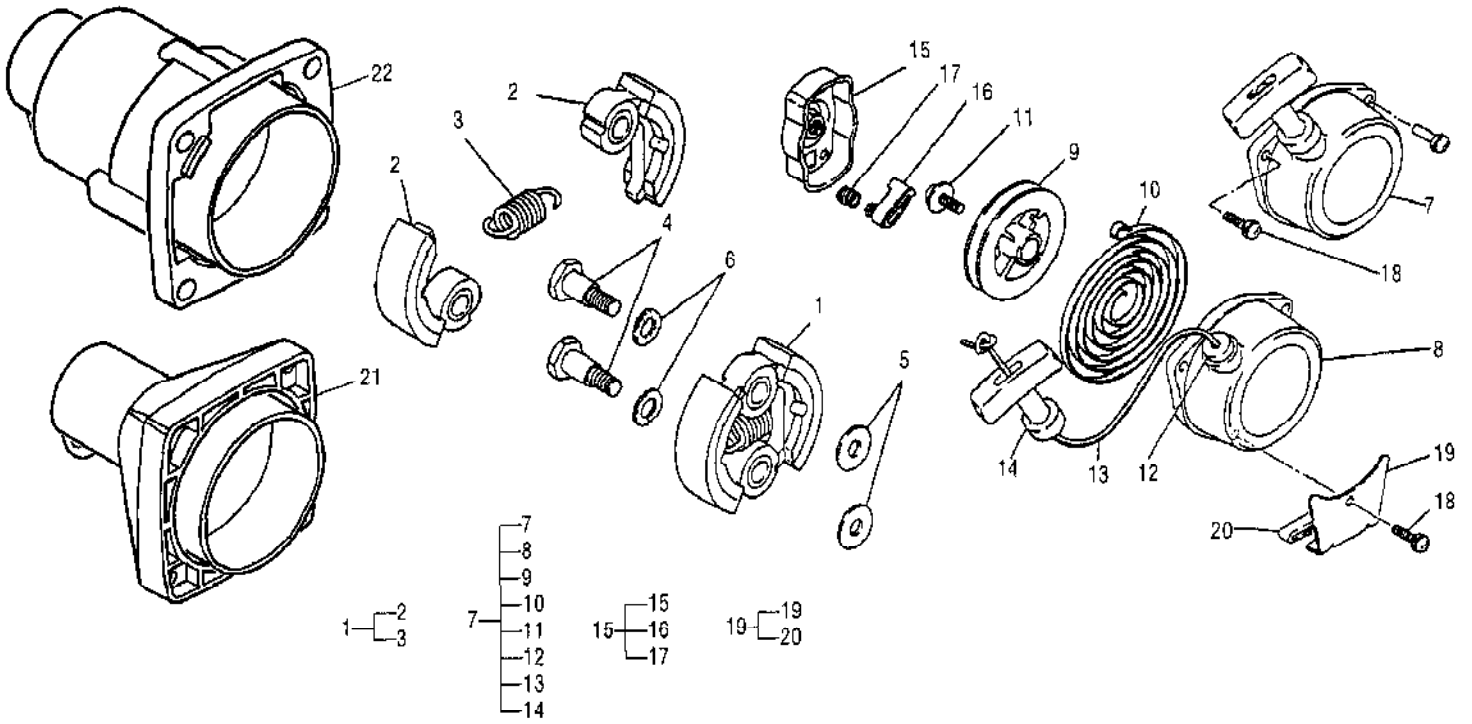

Ref #	Part Number	Qty	Description
1	325041	1	Carburetor
2		1	Body, Pump
3		1	Screen
4		1	Valve, Needle
5		1	Spring
6		1	Screw
7		1	Pin
8		1	Lever
9		1	Body
10		1	Cover
11	325262	1	Pump Asy, Primer
12	325202	1	Diaphragm
13	325264	1	Gasket
14	325261	1	Diaphragm
15	325260	1	Gasket
16		1	Jet, Main
17		1	O-Ring
18		1	Clip
19		1	Holder, Wire
20		2	Screw
21		1	Bracket
22		1	Nut
23		1	Screw
24	325263	1	Packing
25		4	Screw
26		1	Washer

Ref #	Part Number	Qty	Description
1	325073	1	Clutch Asy
2	325075	2	Shoe, Clutch
3	111860	1	Spring
4	111862	2	Bolt, Clutch
5	111864	2	Washer
6	111866	2	Washer
7	325077	1	Recoil, Starter Asy
8	325079	1	Case, Starter
9	325081	1	Reel
10	111868	1	Spring
11	111871	1	Screw
12	325083	1	Guide
13	325084	1	Rope, Starter
14	325086	1	Knob, Starter
15	325087	1	Pulley, Starter
16	325089	1	Ratchet
17	111873	1	Spring
18	111840	2	Screw/Washer
19	325092	1	Bracket, Tank
20	325094	1	Pad
21	302653	1	Clutch Drum Asy, Non-AV
22	302654	1	Clutch Drum Asy, AV

111124

222785

217720

323754

323330

215432-01

91424

Ref #	Part Number	Qty	Description
111124	111124		T-27 Torx Dr 3.5 in.
222785	222785		T-25 Torx dr 3.5 in.
217720	217720		Torx Dr Set
323754	323754		Torx Dr Set of 6 Bit Sizes Tx 10, 15, 20, 25, 27, 30
323330	323330		Ignition Tester
215432-01	215432-01		Pressure Test Tool
91424	91424		Tachometer