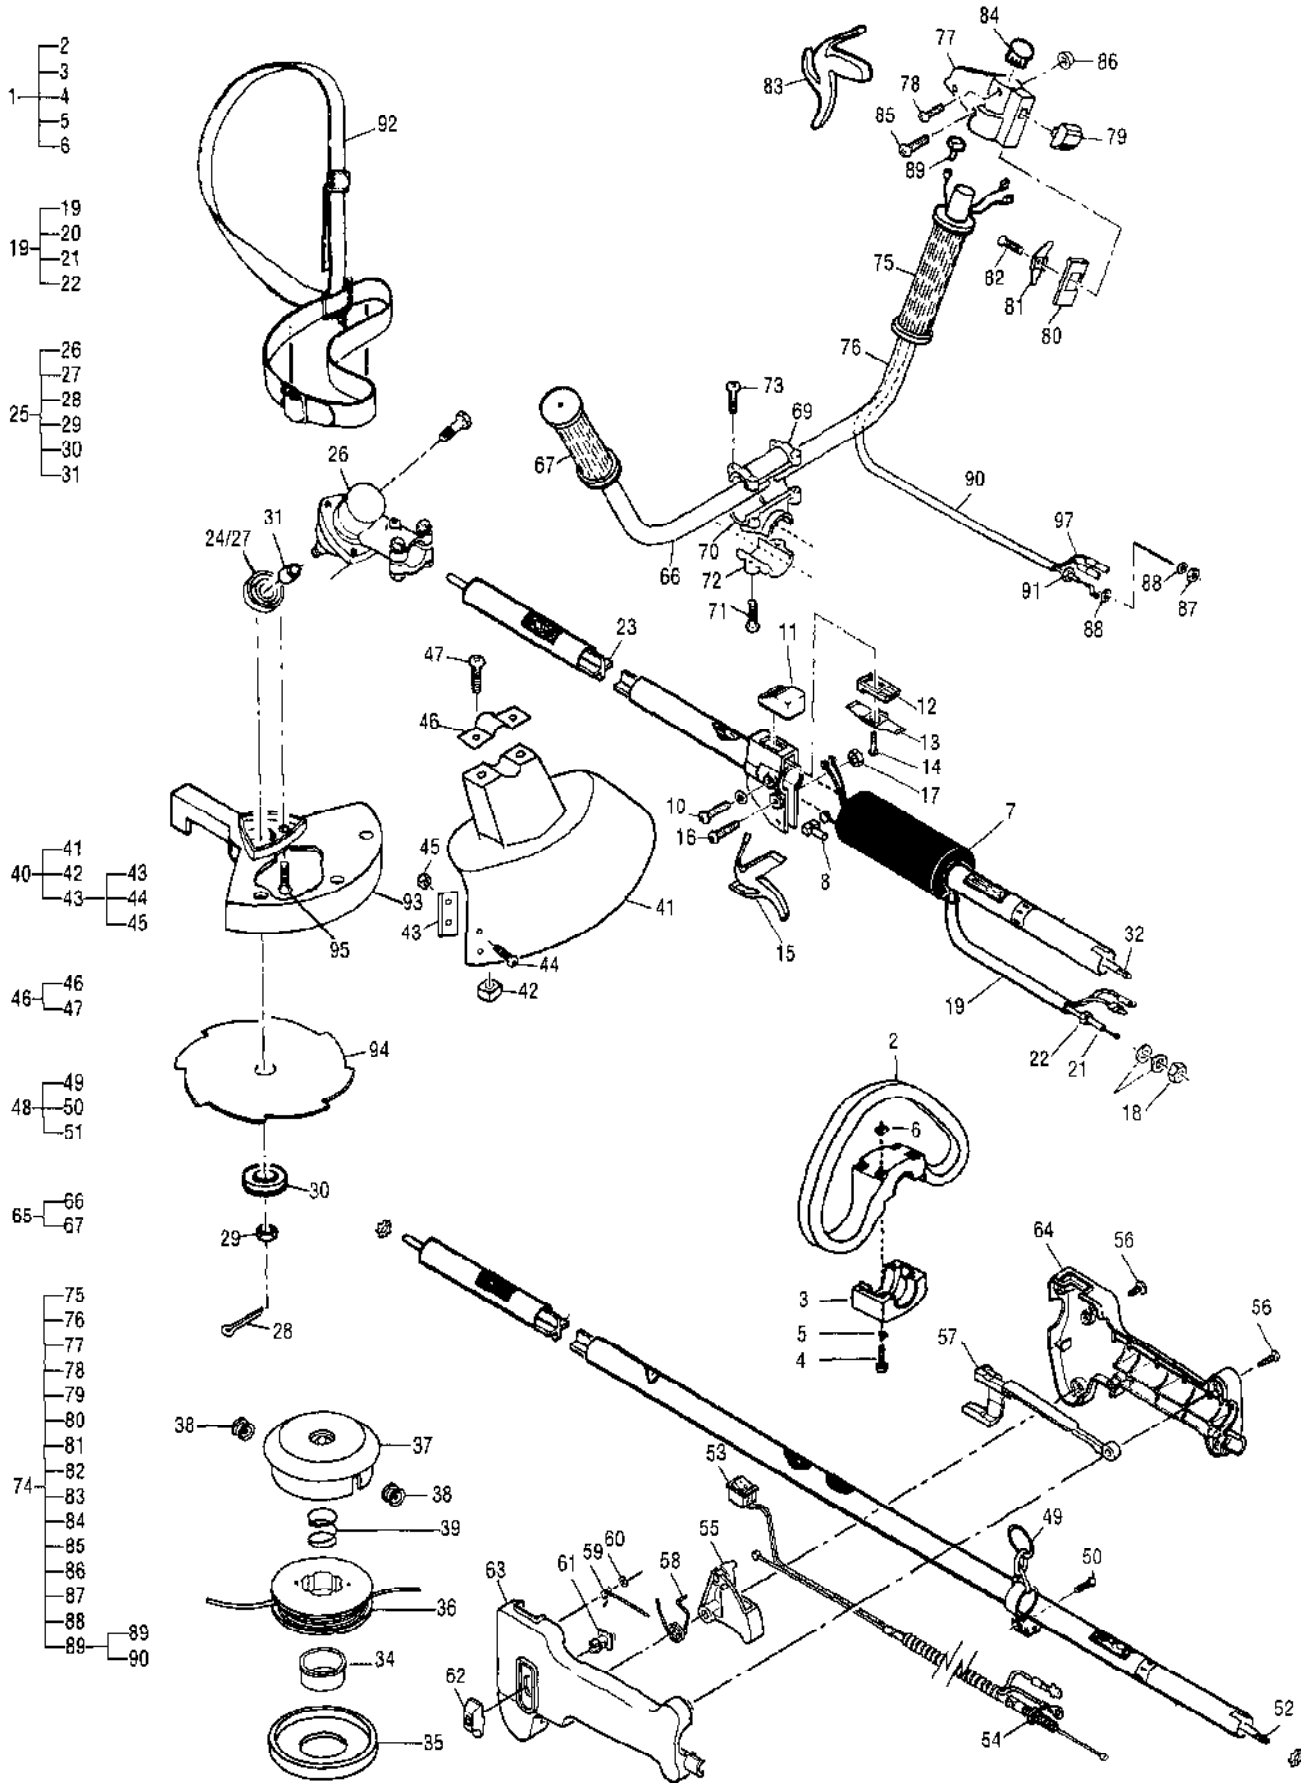

Ref #	Part Number	Qty	Description
1	224977		Kit, Loop Handle
2	227045	1	Handle, Loop (25mm)
3	227046	1	Clamp, Handle (25mm)
4	228320	4	Screw, M6 x .8 x 45
5	236936	4	Washer
6	236642	4	Nut
7	322137	1	Grip, 1"
8	215323	1	Guide
9	222795	1	Housing, Trigger Throttle
10	223200	1	Screw, Self Tapping, 10-16
11	68846	1	Button, Stop Switch
12	215319	1	Base, Stop Switch
13	215320	1	Contact, Switch
14	110706	1	Screw, 8-18 x .5
15	300361	1	Trigger, Throttle
16	216027	1	Screw, M5 x 28.5 Sems
17	217159	1	Nut, Hex M5
18	217403	1	Nut, Hex M6 x 1
19	302686	1	Throttle & Wire Asy
20		2	Wire, Terminal Asy
21		1	Cable, Throttle
22	217403	1	Nut, Hex M6 x 1
23	224090	1	Sleeve, 1" x 52.35
24	225053-01	1	Collar, 1"
25	224457	1	Kit, Gear Housing Asy
26	323396	1	Housing, Gear
27		1	Collar
28	218159	1	Pin, Cotter
29	216751	1	Nut, Hex M10 LH
30	218075-01	1	Flange, Spindle
31	322009-01	1	Sleeve, Spline
32	323820	1	Drive Asy, w/Clips
33	302658	1	Stringhead Asy, L
34		1	Knob
35		1	Cover
36		1	Line-on-Spool
37		1	Housing
38		1	Eyelets
39		1	Spring
40	302787	1	Shield and Blade Asy
41		1	Shield
42		2	Nut
43	302788	1	Blade
44	325169	2	Bolt, M4 x 15
45	325170	2	Nut, M4 x 2
46	325167	1	Clamp
47	111880	2	Bolt, Hex
48	302278	1	Kit, Harness Ring
49		1	Ring
50	217935	1	Screw, Tr 10-24 x .5 Torx
51	218315	1	Nut, 10-24
52	217753	1	Shaft, Drive 1500
53	302680	1	Throttle and Wire Asy
54	217403	1	Nut, Hex M6 x 1
55	227064	1	Trigger