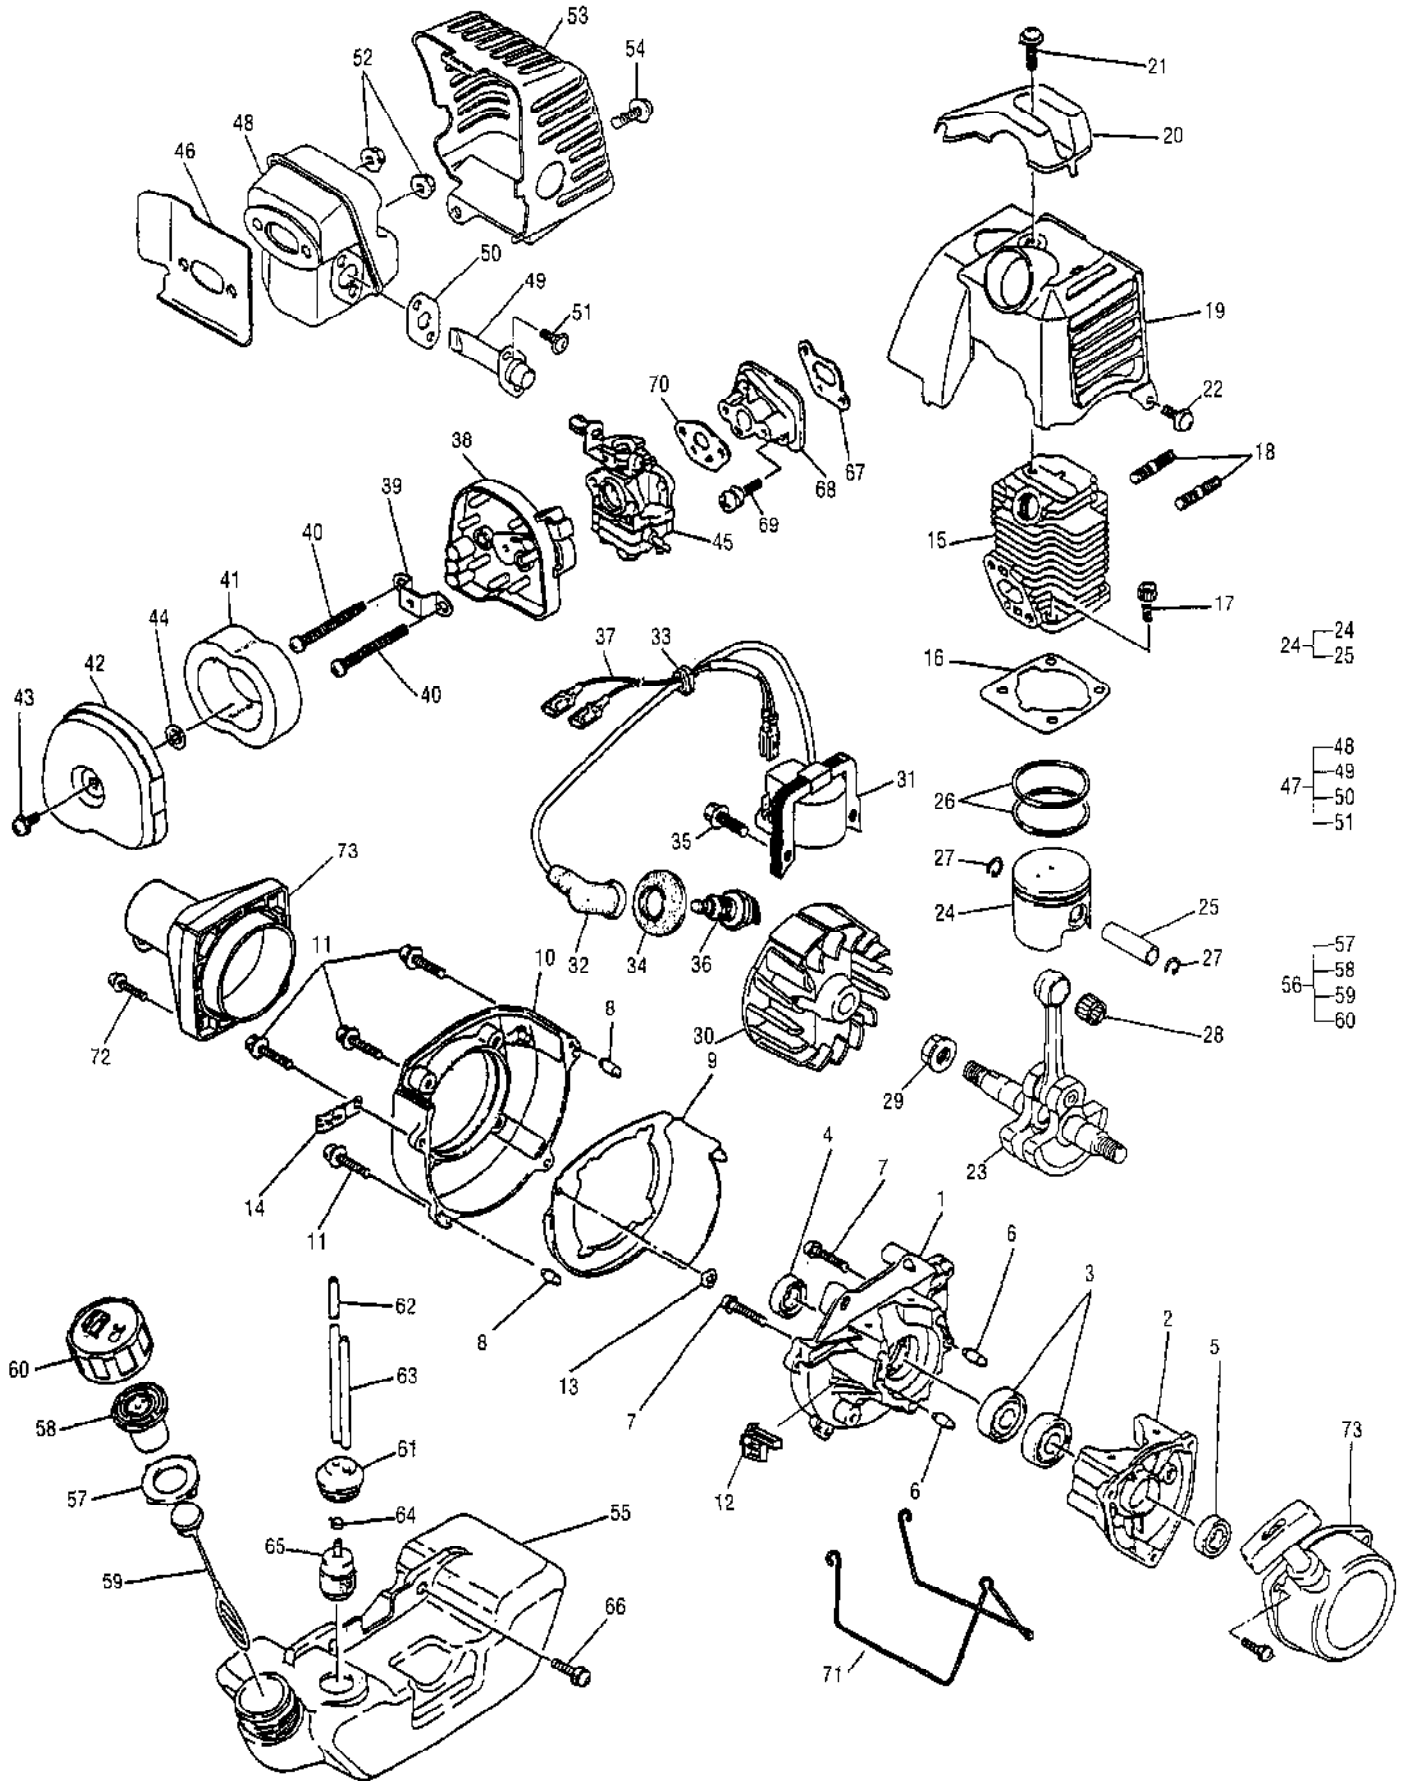

Ref #	Part Number	Qty	Description
1	324975	1	Drive Case
2	324978	1	Starter Case
3	111825	2	Bearing, Ball, S110 x 60 x 010
4	324981	1	Seal, Oil
5	324983	1	Seal, Oil
6	111827	2	Pin, Dowell
7	111828	3	Screw, Pan
8	111830	2	Pin, Dowel
9	324984	1	Nose
10	324985	1	Case, Fan
11	111831	4	Bolt/Washer
12	324988	1	Cover
13	111834	1	Nut
14	324991	1	Clamp
15	324993	1	Cylinder
15	324994	1	Cylinder
16	324996	1	Gasket, Cylinder
17	111835	4	Bolt/Washer
18	111837	2	Bolt, Stud
19	324999	1	Cover, Top
20	325002	1	Guard, Plug
21	111839	1	Screw/Washer
22	111840	1	Screw/Washer
23	325005	1	Crankshaft Asy
24	325009	1	Piston Set
25	325013	1	Pin, Piston
26	325017	2	Ring, Top
27	325020	2	Clip, Piston Pin
28	111844	1	Bearing, Needle
29	111847	1	Nut, Conical Spg
30	325023	1	Rotor
31	325026	1	Coil, Ignition
32	325029	1	Cap, Plug
33	325030	1	Grommet
34	325031	1	Cap, Plug
35	111848	2	Bolt/Washer
36	325032	1	Plug, Spark, NgKBM6A
37	325033	1	Wire, Lead
38	325045	1	Case, Cleaner
39	325047	1	Bracket
40	111851	2	Screw/Washer
41	325049	1	Element, Cleaner
42	325051	1	Cover, Cleaner
43	111852	1	Screw/Washer
44	111854	1	Nut
45		1	CARBURETOR ASY See "Carburetor Assembly" illustration and parts list.
46	325057	1	Gasket, Muffler
47	325060	1	Muffler Asy
48	325063	1	Muffler
49	325066	1	Pipe, Tail
50	325068	1	Gasket, Muffler
51	111855	2	Screw/Washer
52	111857	2	Nut, Flange
53	325070	1	Cover, Muffler