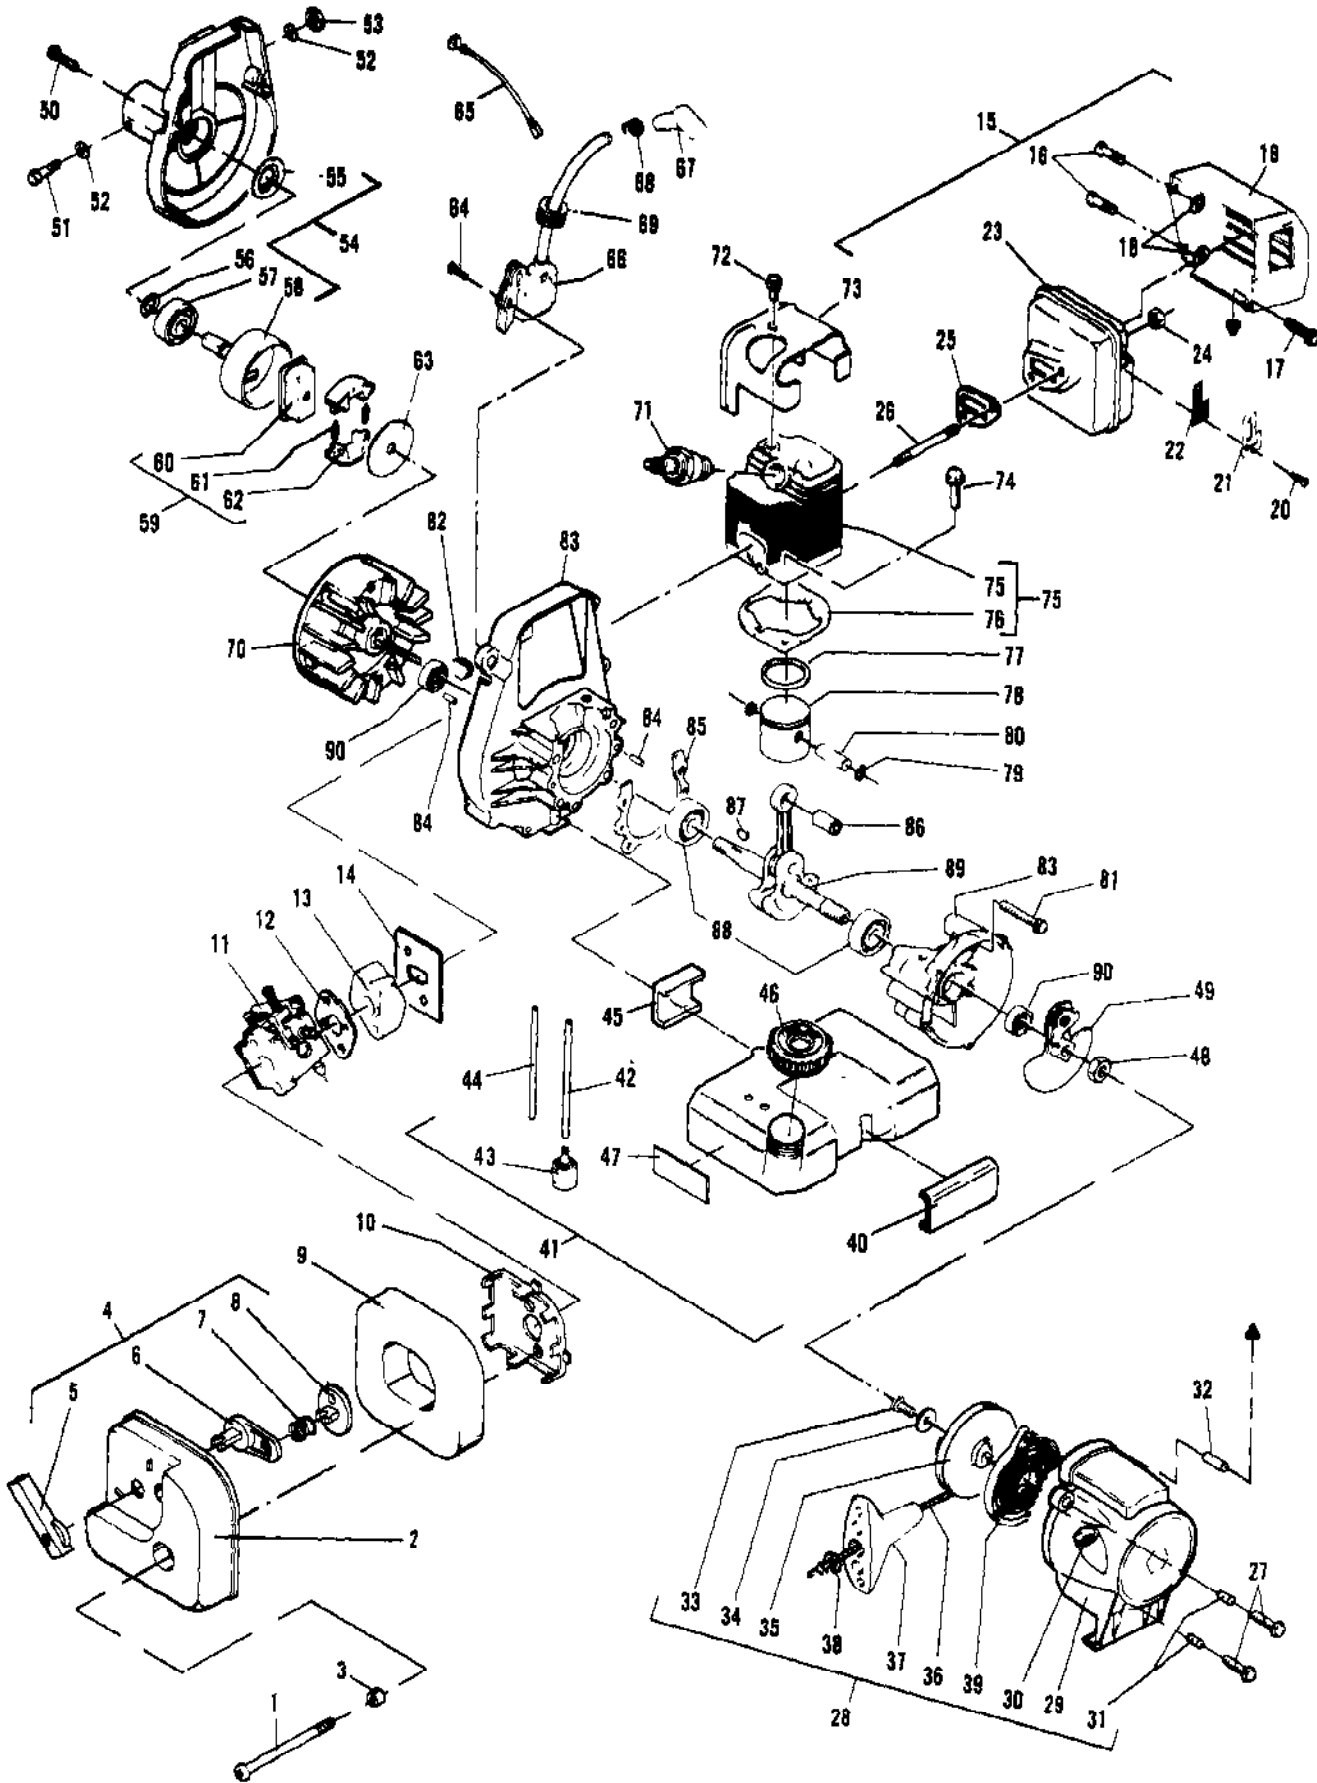

Ref #	Part Number	Qty	Description
1	224327	2	Screw-Pn M5 x 69 Torx SS
2	223196	1	Cover Asy-Choke
3	219023	2	Insert-A/C Cover
4	223520	1	Kit-Choke Knob
5		1	Lever-Choke Not available separately
6		1	Lever-Shutter
7	219016	1	Spring-Shutter
8		1	Plate-Choke Shutter
9	219145	1	Filter-Air
10	222758	1	Box-Air
11		1	Carburetor Assembly See "Carburetor Assembly" illustration and parts list.
12	224148	1	Gasket-Spacer
13	223984	1	Insulator-S/T
14	223986	1	Gasket-Shield Insulator
15	219963	1	Kit-Muffler/Shield
16	219508	2	Screw-Pn M4 x 17 Sems Torx
17	217669	1	Screw-Pn M4 x 25 Torx S
18	219079	2	Spacer-Muffler Shield
19	218962	1	Shield-Muffler
20	219194	2	Screw-Pn 5-20 x .438 St
21	219150	1	Cover-Spk Arrestor
22	219149	1	Screen-Spark Arrestor
23	219152	1	Muffler Assembly
24	222247	2	Nut-Stud
25	215515	1	Gasket-Muffler
26	222480	2	Stud-Muffler
27	216022	2	Screw-Pn M4 x 23.4 Torx
28	217388	1	Starter Assembly
29	223326	1	Housing Starter
30	218932	1	Guide-Rope
31	219585	2	Spacer-Housing Starter
32	219584	1	Spacer-Muffler Shield
33	215874	1	Screw-Pn M4 x 9.5 Torx
34	216590	1	Washer-Flat M4
35	216092	1	Drum/Rope Assembly
36	216093	1	Rope-Starter (36")
37	216792	1	Handle-Starter
38	218941	1	Washer-Nylon
39	217482	1	Spring-Starter
40	217382	1	Cushion-Fuel Tank
41	222239	1	Tank Asy-Fuel
42	217264	1	Hose-Fuel
43	216985	1	Pickup-Fuel
44	222238	1	Hose-Fuel Return
45	217390	1	Cushion-Fuel Tank
46	222347-01	1	Cap-Fuel
47	217383	1	Decal 40:1
48	216583	1	Nut-Hex M8
49	215525	1	Ratchet Assembly
50	213177	4	Screw-Pn M4.2 x 18.5
51	217158	1	Screw-Hx M5 x 35
52	216591	2	Washer-Flat M5
53	217159	1	Nut-Hex M5
54	218057	1	Housing Asy-Fan