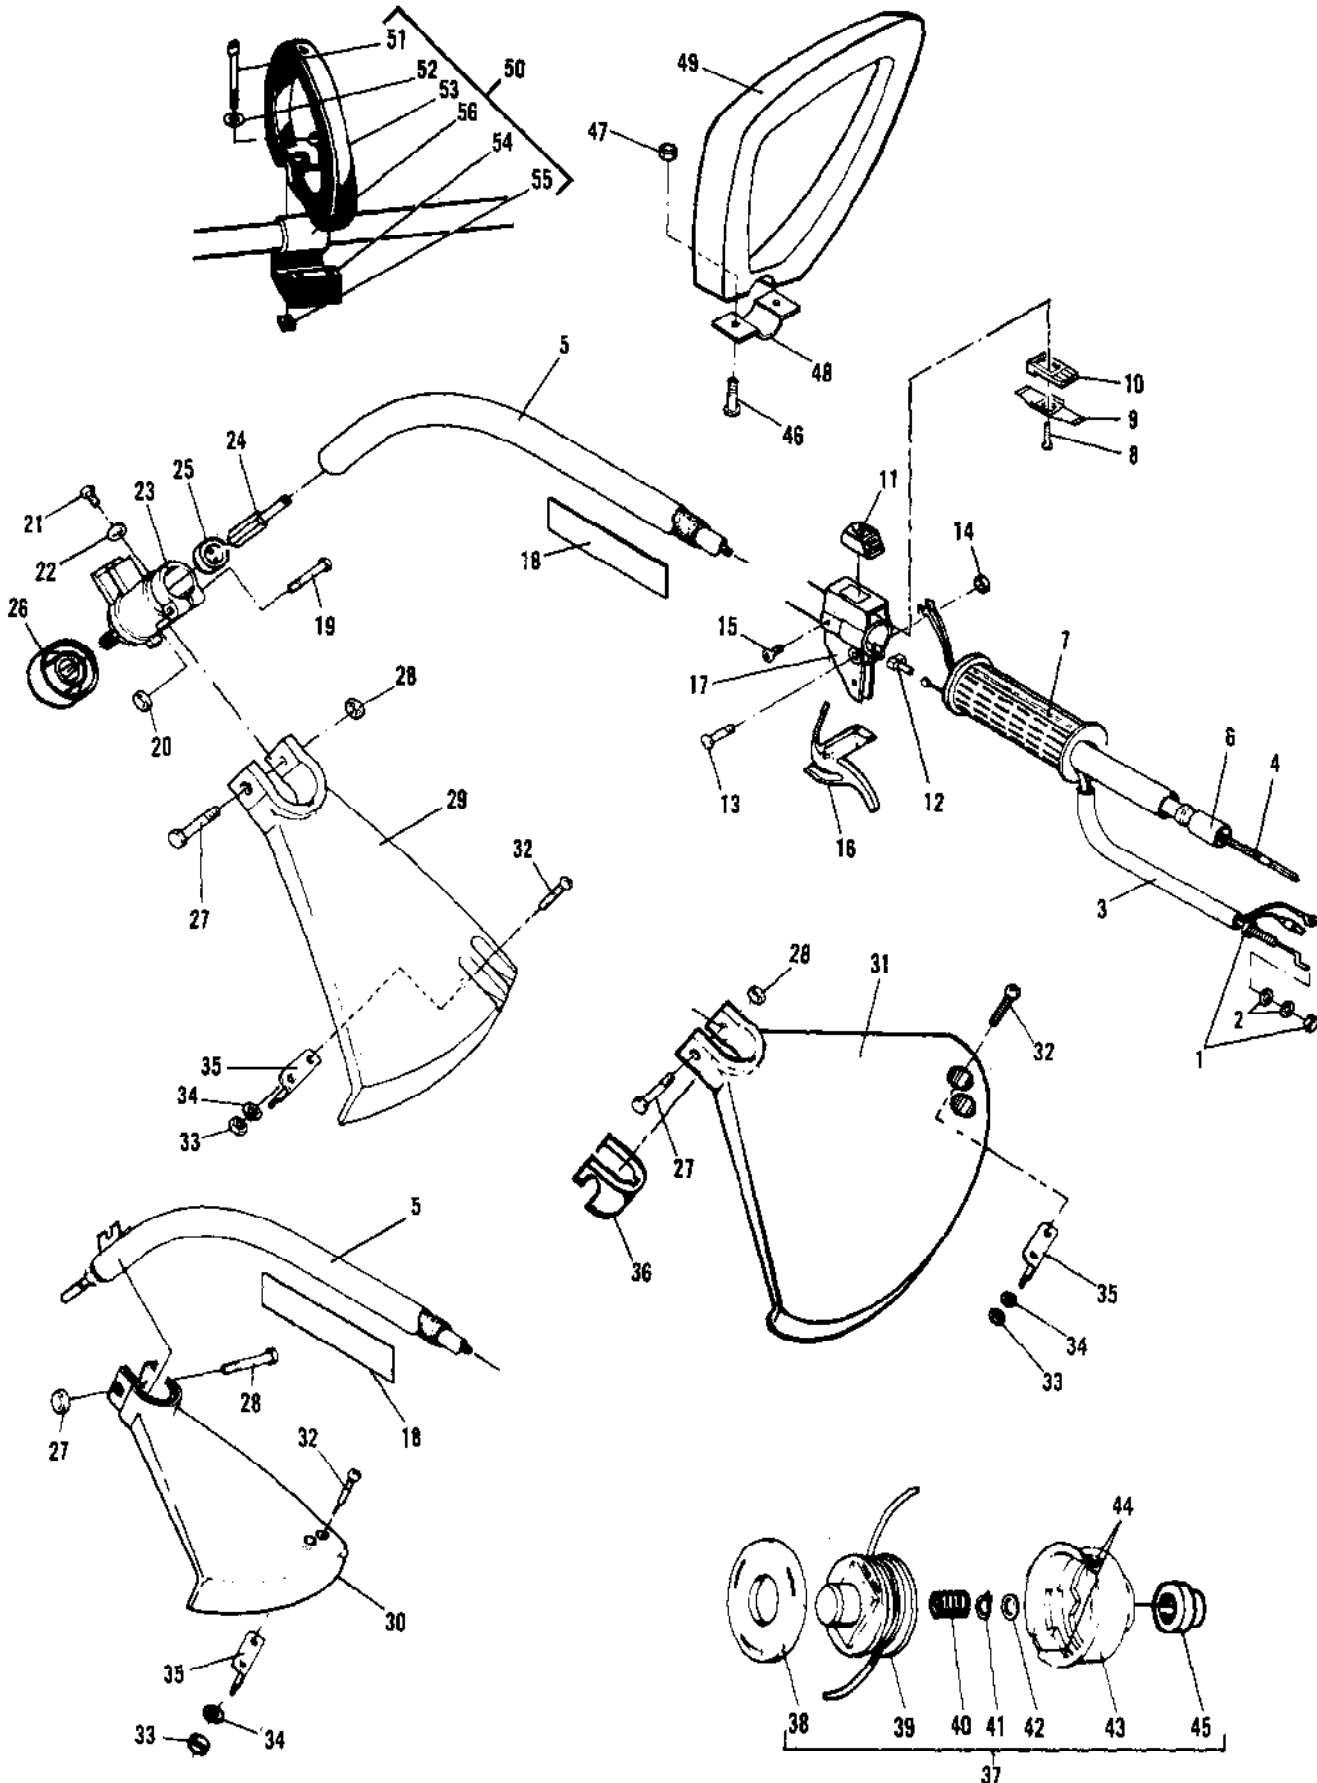

Ref #	Part Number	Qty	Description
1	217403	2	Nut-Hex M6 x 1.0
2	216596	2	Washer Flat M6
3	224150	1	Harness-Wiring
4	215324	1	Shaft-Flex
5	222313	1	Housing Assembly-Outer
	224059	1	Housing Assembly-Outer
6	217366	1	Sleeve
7	215322	1	Grip
8	110706	1	Screw-Pn 8-18 x .50 St H
9	215320	1	Contact-Switch
10	215319	1	Base-Stop Switch
11	68848	1	Button-Stop Switch
12	215323	1	Guide
13	216027	1	Screw-Pn M5 x 28.5 SEMS
14	217159	1	Nut-Hex M5
15	223200	1	Screw-Self Tapping 10-16
16	215318	1	Trigger-Throttle
17	222794	1	Housing-Trigger Throttle
18	218295	1	Decal-Warning
19	217937	1	Screw-Tr 10-24 x 1.00 T
20	218315	1	Nut
21	215874	1	Screw-Pn M4 x 9.5 TORX
22	217672	1	Washer-M4 Flat
23	222468	1	Assy-Kit Spindle Housing
24	217477	1	Coupling
25	222402	1	Washer-Thrust
26	218214	1	Collar
27	216595	1	Screw-Hx M6 x 50
28	215871	1	Nut-Hex M6 x 1.0
29	224273	1	Shield-Grass 45ø
30	224062	1	Shield-Grass 45ø
31	229956	1	Shield-Grass 90ø
32	217935	2	Screw Tr 10 24 x .50 Torx
33	218315	2	Nut
34	103174	2	Washer-Lock #10
35	224153	1	Knife
36	224499	1	Spacer
37	300110	1	Kit-String Head
38	224305	1	Cover
39	224268	1	Spool-W/Line (.095)
40	223740	1	Spring-String Head
41	222403	1	Ring-Retaining
42	224986	1	Washer-Plain
43	224303	1	Housing-Eyelet Assembly
44	223739	2	Eyelets-String Head
45	224998	1	Collar
46	120041	2	Screw-Hx M5 x 0.8 x 22
47	217159	2	Nut-Hex M5
48	217442	1	Clamp
49	217444	1	Handle-Delta
50	224977	1	Kit Loop-Handle
51	228320	4	Screw-M6 x 0.8 x 45
52	236936	4	Washer
53	227045	1	Loop-Handle
54	227046	1	Clamp-Handle