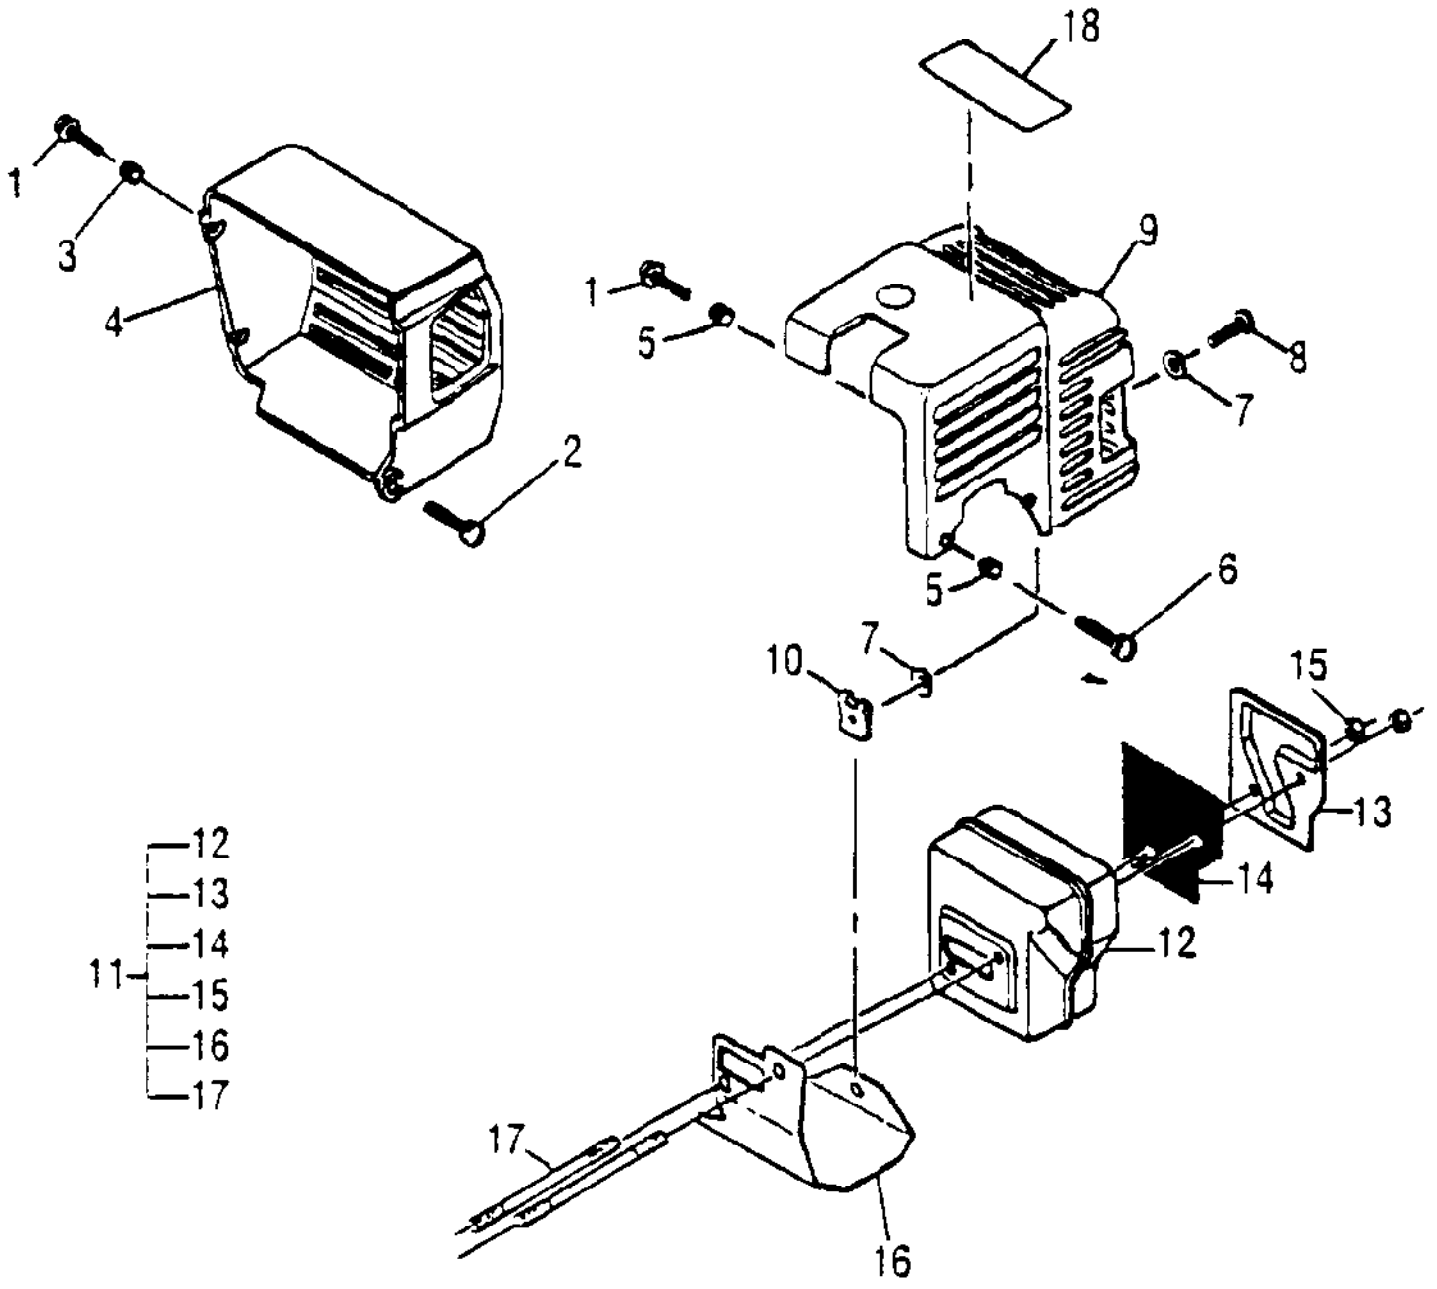

Ref #	Part Number	Qty	Description
1	219508	2	Screw, Pn M4 x 17 Torx Sems
2	217669	1	Screw, Pn M4 x 25 Torx Sems
2	217669	2	Screw, Pn M4 x 25 Torx Sems
3	219079	2	Spacer, Muffler Shield
4	323525	1	Shield, Muffler
5	229121	4	Bushing
6	215874	2	Screw, Pn M4 x 9.5 Torx
6	213178	1	Screw, Pn M5 x 3.5 Sem T
7	68497	2	Washer
8	215874	2	Screw, Pn M4 x 9.5 Torx
8	215874	1	Screw, Pn M4 x 9.5 Torx
9	224351	1	Shield, Muffler
9	323058	1	Shield, Muffler, 25cc, Yellow
10	224350	1	Nut, Speed M4
11	300632-01	1	Kit, Univ Muffler, 25
12	301833-01	1	Universal Muffler
13	322017	1	Plate, Deflector
14	322018	1	Screen, Spark Arrester
15	235642		Muffler Torque 40-50 in/lbs
15	325642	2	Nut, M5
16	323760	1	Shield Muffler Heat
17	222480	2	Stud, Muffler, M5 x 0.8
17	323419	2	Stud, Muffler, 1/4-20
18	223215	1	Starting Instr