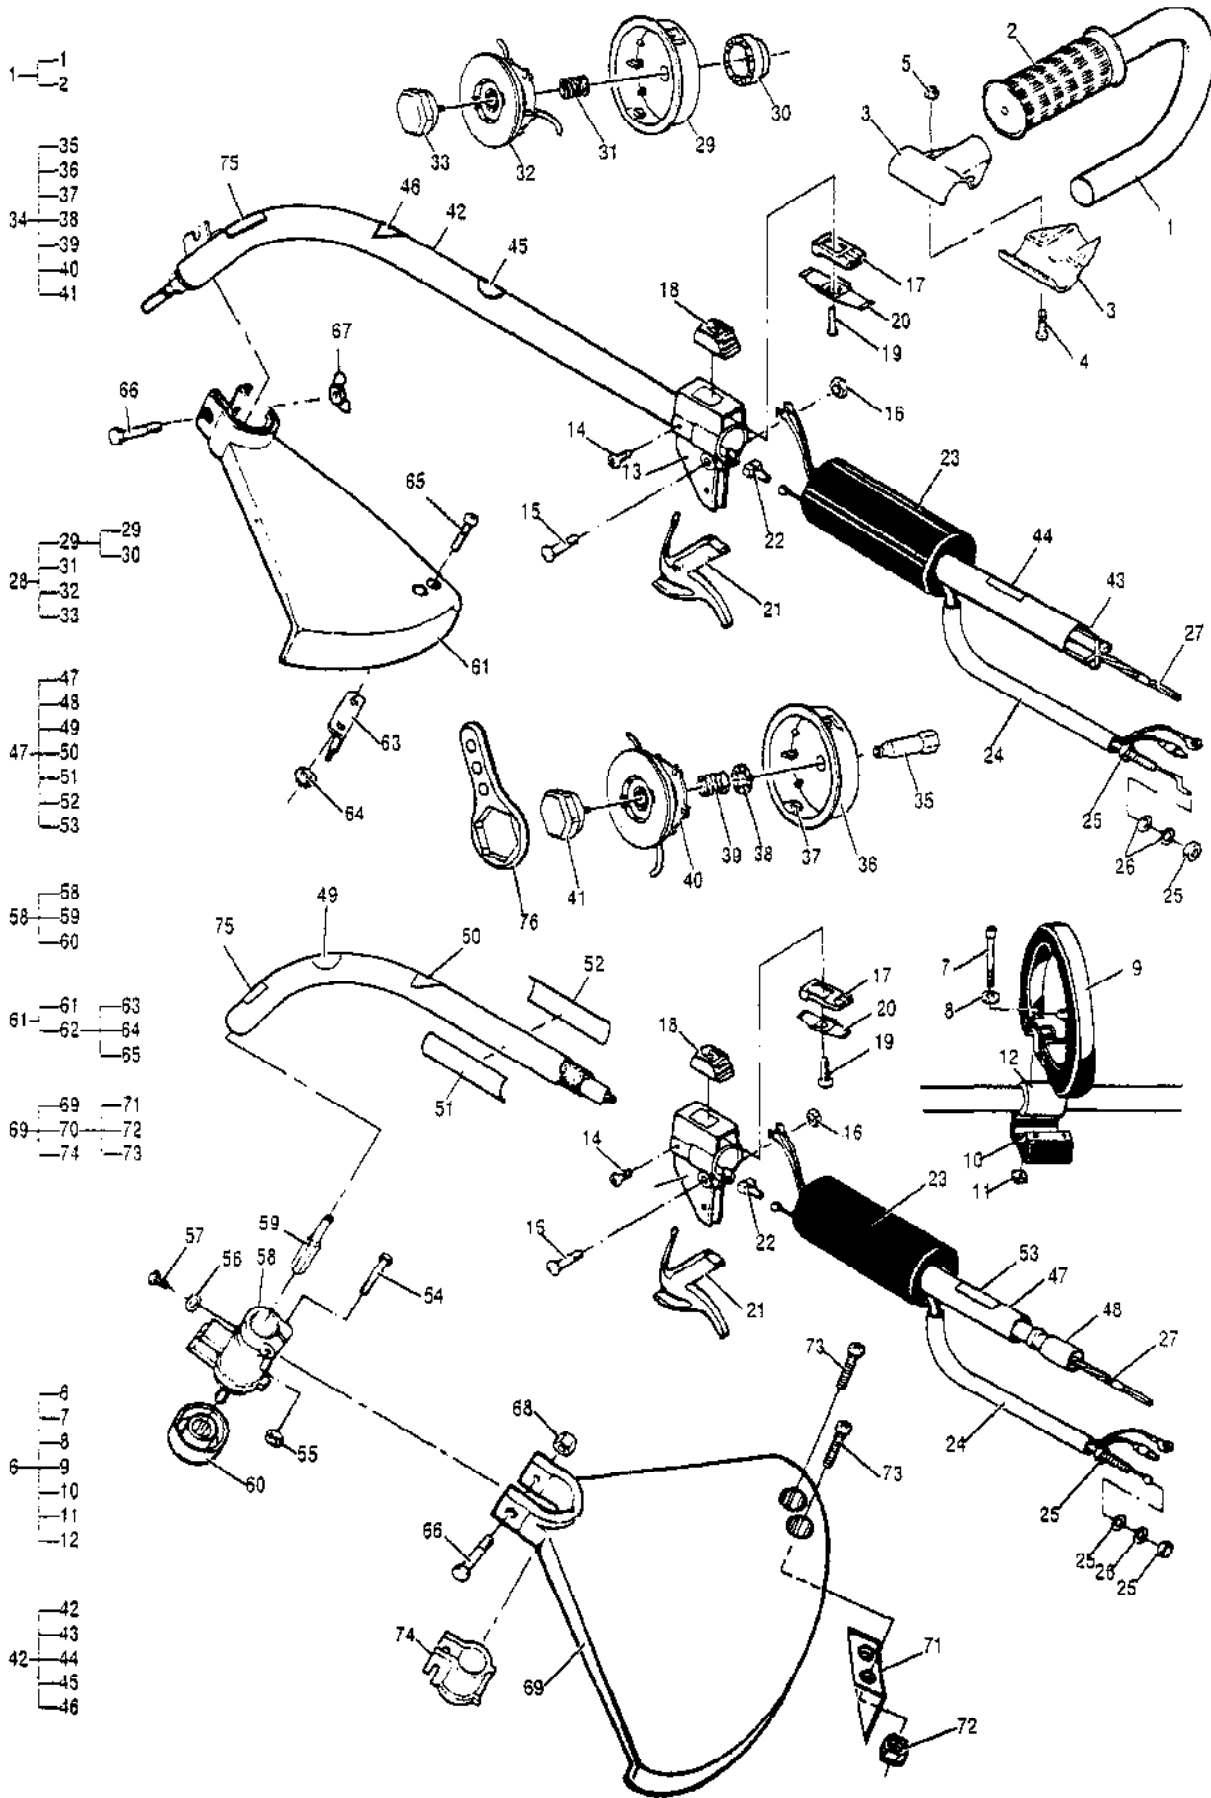

Ref #	Part Number	Qty	Description
1	217856	1	J-Handle/Grip Assembly
2	94212	1	Grip, Handle
3	215337	2	Clamp, Handle
4	217935	2	Screw, Tr 10-24 x .5 Torx
5	218315	2	Nut, 10-24
6	224977	1	Kit, Loop Handle
7	228320	4	Screw, M6 x 0.8 x 45
8	236936	4	Washer
9	227045	1	Loop Handle, 25mm
10	227046	1	Clamp, Handle, 25mm
11	236642	4	Nut
12	224127	1	Spacer, Handle
13	222794	1	Housing, Trigger Throttle
14	223200	1	Screw, Self-tapping 10-16
15	216027	1	Screw, Pn M5 x 28.5 Sems
16	217159	1	Nut, Hex M5
17	215319	1	Base, Stop Switch
18	68846	1	Button, Stop Switch
19	110706	1	Screw, Pn 8-18 x .5 S/T H
20	215320	1	Contact, Switch
21	300361	1	Trigger, Throttle
22	215323	1	Guide
23	322141	1	Grip, 7/8 inch
24	224150	1	Harness, Wiring
24	215306	1	Harness, Wiring
25	217403	2	Nut, Hex M6 x 1.0
26	216596	2	Washer, Flat M6
27	301024	1	Drive Asy w/Clip, 48
27	302164	1	Drive Asy w/Clip, 48
27	215324	1	Shaft, Flex
27	322023	1	Shaft, Flex
28	300651	1	Kit, Stringhead, Small
29	322025	1	Housing/Eyelet Asy w/Collar
30	224998	1	Collar
31	322626	1	Spring, McC St/Head
32	300688	1	Kit, Line on Spool, M-SM
33	300736	1	Kit, Knob Asy, Right
34	225196-02	1	Stringhead Asy, Right, Alum
35	323681	1	Stud, 3/8-24, Right, Steel
36	300115	1	Housing/Eyelet Asy, M
37		2	Eyelets Not available separately.
38	111073	1	Ring, Retainer
39	322626	1	Spring, ST Head
40	300689	1	Kit, Line on Spool, M-MR
41	300736	1	Kit, Knob Asy, Right
42	300428	1	Housing Asy, Outer
43	217366	1	Sleeve
44	218295	1	Decal, Warning
45	223407	1	Decal, Ear/Eye Cover
46	211214	1	Decal, Warning 15m
47	216912	1	Housing Asy, Outer
48	217366	1	Sleeve
49	223407	1	Decal, Ear/Eye Cover
50	211214	1	Decal, Warning, 15m
51	211215	1	Decal, Thrown Objects