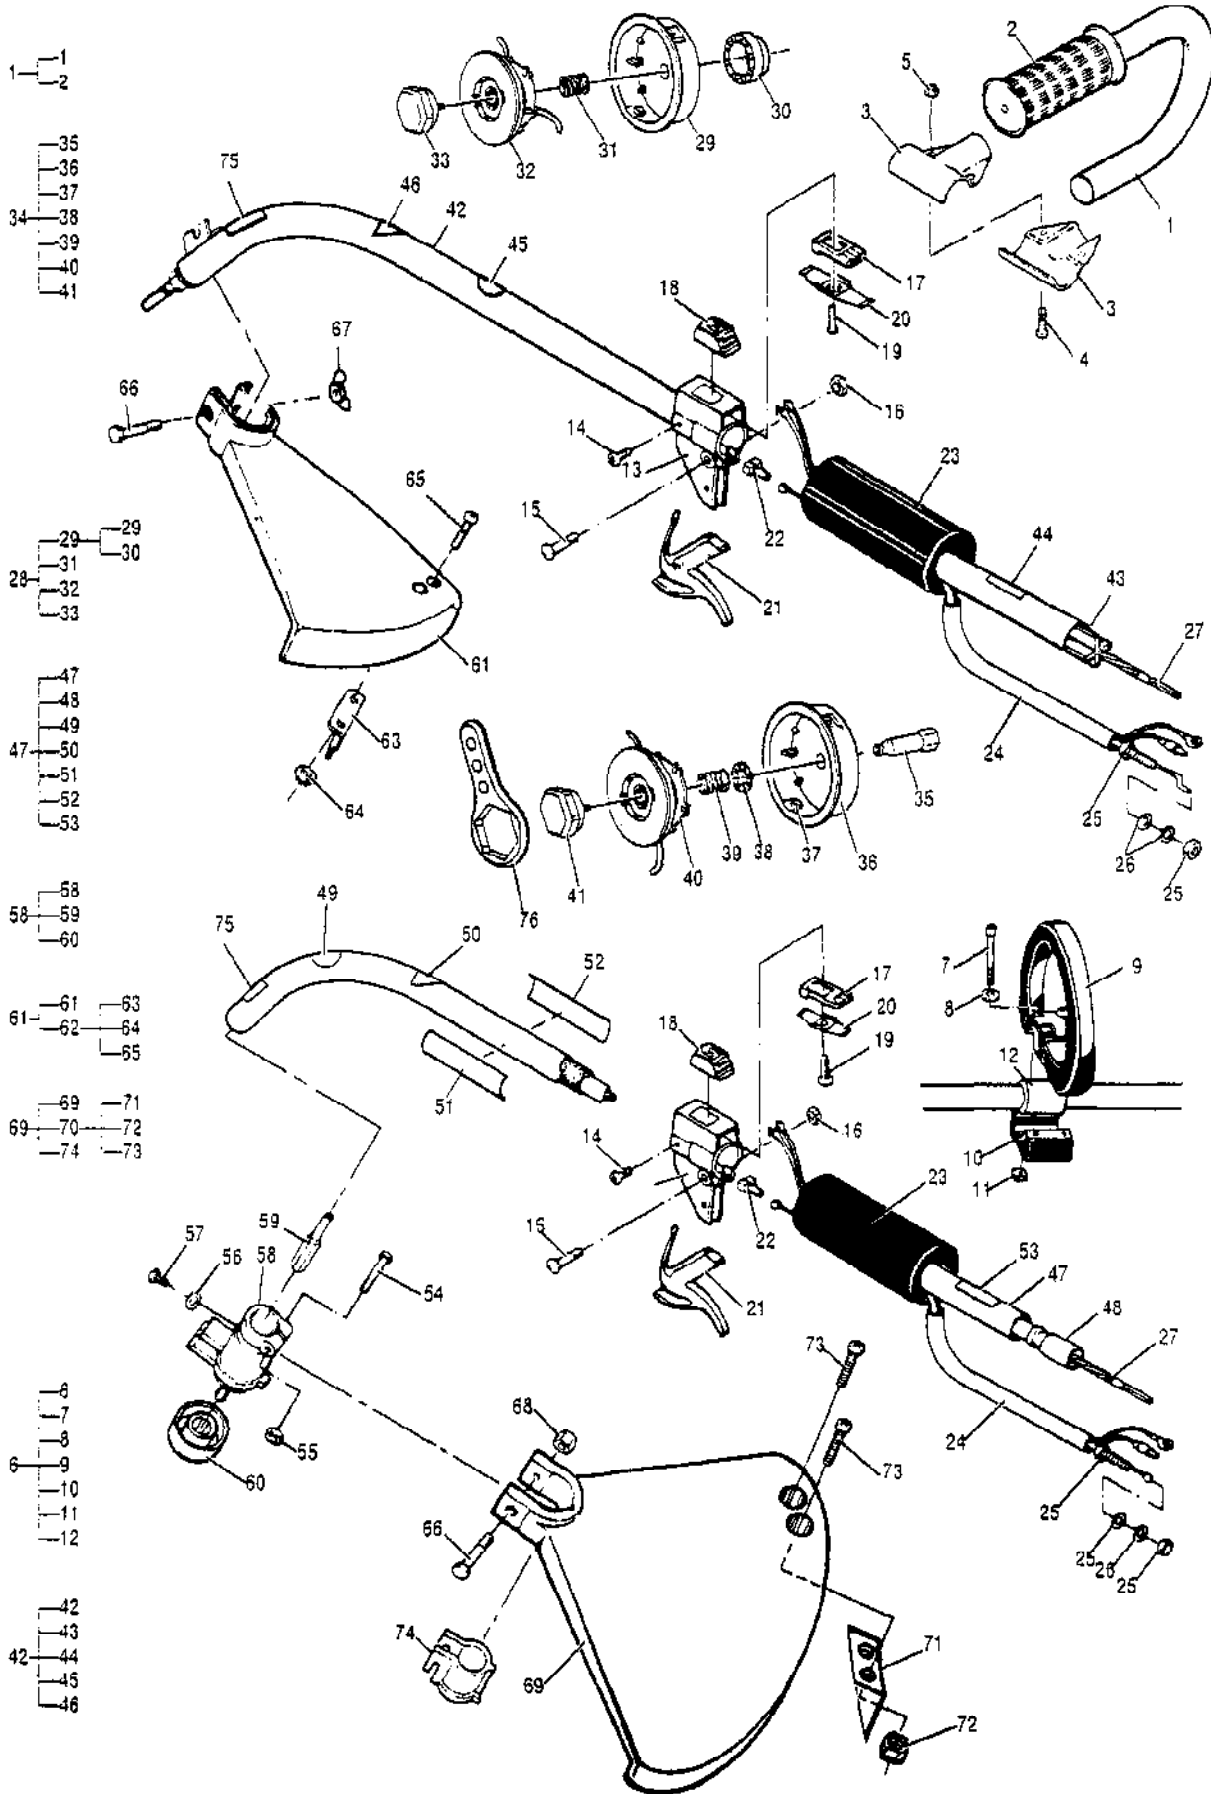

Ref #	Part Number	Qty	Description
1	217856	1	J-Handle/Grip Assembly
2	94212	1	Grip, Handle
3	215337	2	Clamp, Handle
4	217935	2	Screw, Tr 10-24 x .5 Torx
5	218315	2	Nut, 10-24
6	224977	1	Kit, Loop Handle
7	228320	4	Screw, M6 x 0.8 x 45
8	236936	4	Washer
9	227045	1	Loop Handle, 25mm
10	227046	1	Clamp, Handle, 25mm
11	236642	4	Nut
12	224127	1	Spacer, Handle
13	222794	1	Housing, Trigger Throttle
14	223200	1	Screw, Self-tapping 10-16
15	216027	1	Screw, Pn M5 x 28.5 Sems
16	217159	1	Nut, Hex M5
17	215319	1	Base, Stop Switch
18	68846	1	Button, Stop Switch
19	110706	1	Screw, Pn 8-18 x .5 S/T H
20	215320	1	Contact, Switch
21	300361	1	Trigger, Throttle
22	215323	1	Guide
23	322141	1	Grip, 7/8 inch
24	224150	1	Harness, Wiring
24	215306	1	Harness, Wiring
25	217403	2	Nut, Hex M6 x 1.0
26	216596	2	Washer, Flat M6
27	301024	1	Drive Asy w/Clip, 48
27	302164	1	Drive Asy w/Clip, 48
27	215324	1	Shaft, Flex
27	322023	1	Shaft, Flex
28	300651	1	Kit, Stringhead, Small
29	322025	1	Housing/Eyelet Asy w/Collar
30	224998	1	Collar
31	322626	1	Spring, McC St/Head
32	300688	1	Kit, Line on Spool, M-SM
33	300736	1	Kit, Knob Asy, Right
34	225196-02	1	Stringhead Asy, Right, Alum
35	323681	1	Stud, 3/8-24, Right, Steel
36	300115	1	Housing/Eyelet Asy, M
37		2	Eyelets Not available separately.
38	111073	1	Ring, Retainer
39	322626	1	Spring, ST Head
40	300689	1	Kit, Line on Spool, M-MR
41	300736	1	Kit, Knob Asy, Right
42	300428	1	Housing Asy, Outer
43	217366	1	Sleeve
44	218295	1	Decal, Warning
45	223407	1	Decal, Ear/Eye Cover
46	211214	1	Decal, Warning 15m
47	216912	1	Housing Asy, Outer
48	217366	1	Sleeve
49	223407	1	Decal, Ear/Eye Cover
50	211214	1	Decal, Warning, 15m
51	211215	1	Decal, Thrown Objects