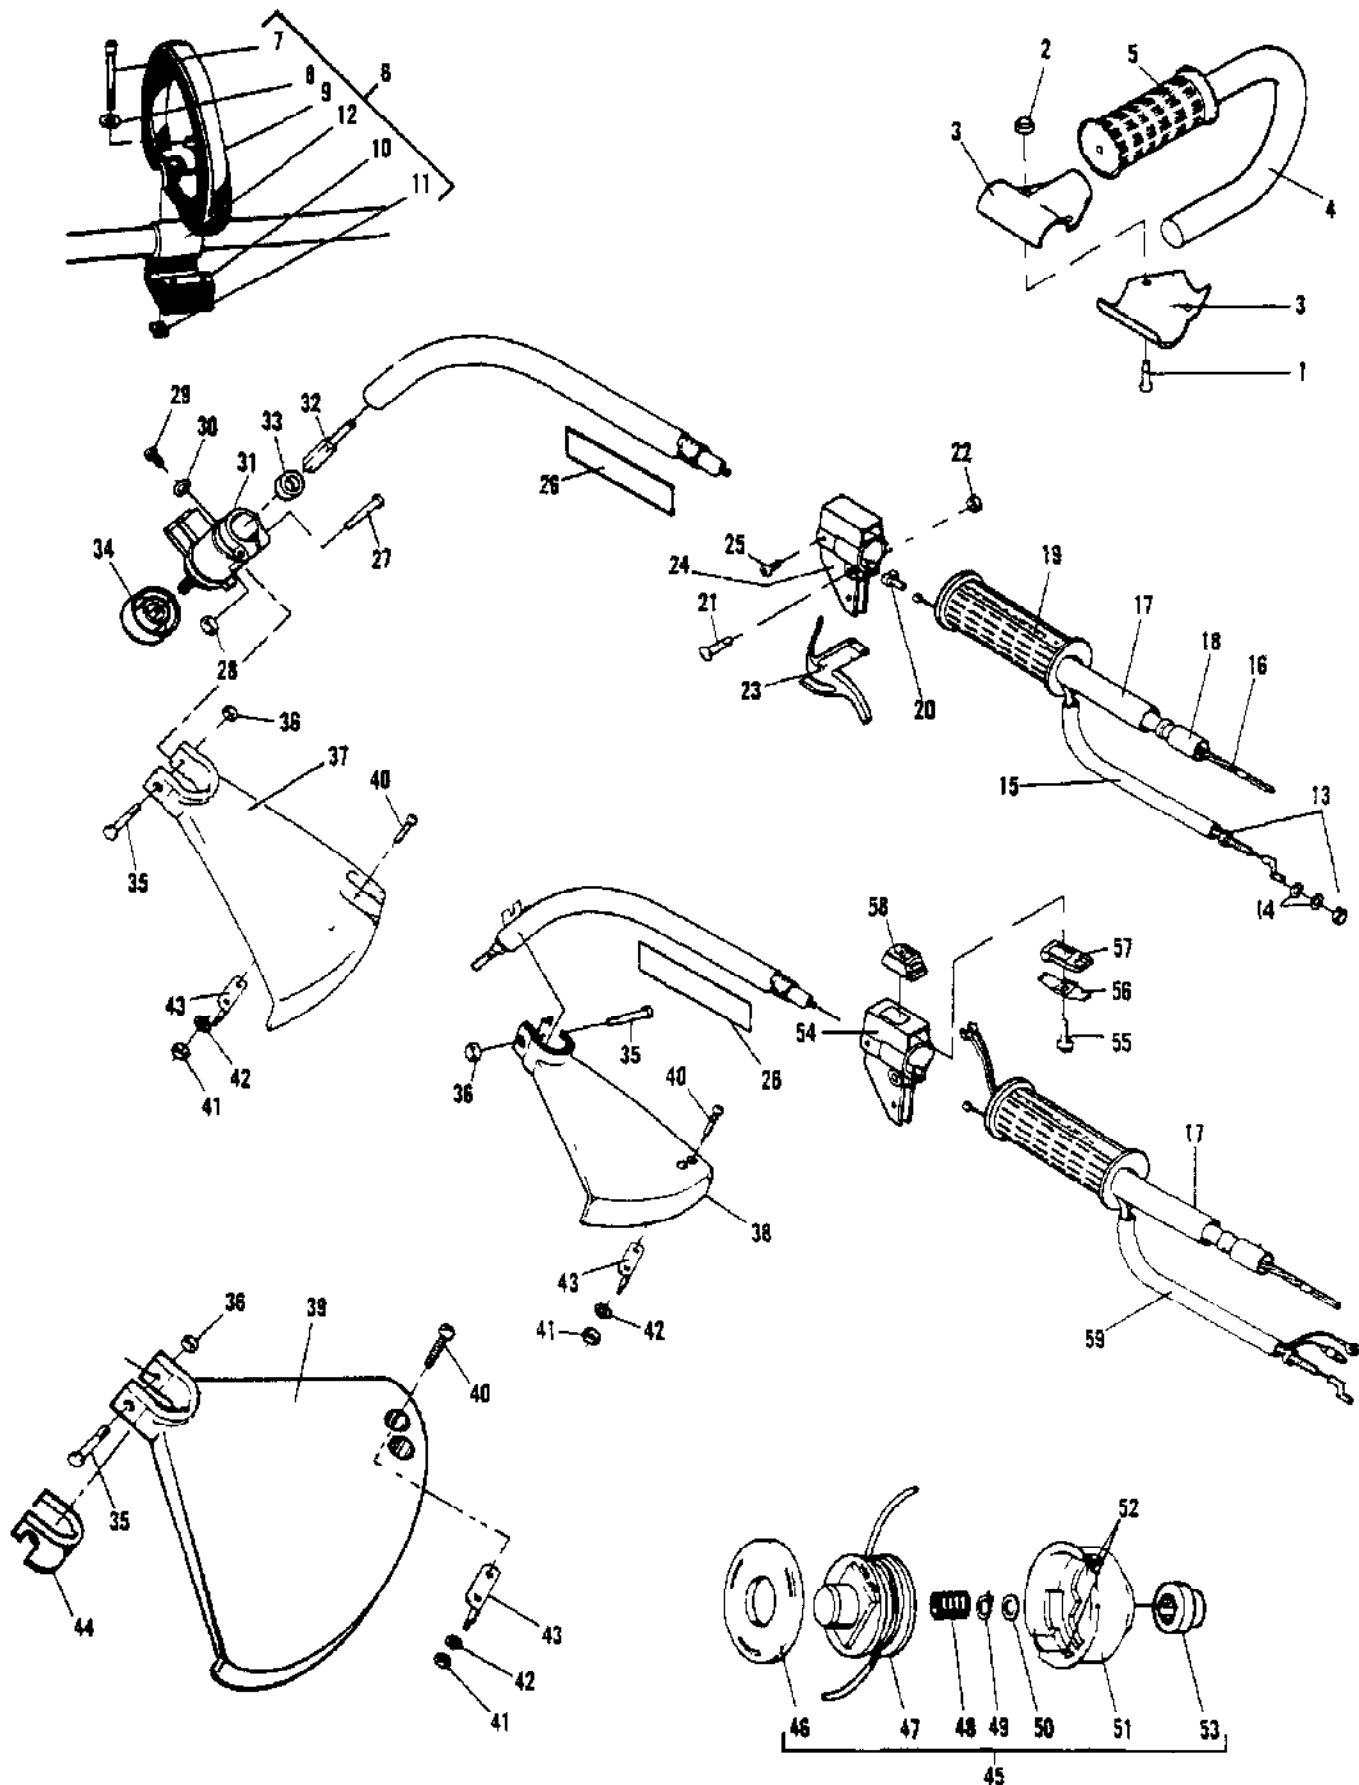

Ref #	Part Number	Qty	Description
1	217935	2	Screw - Tr 10-24 x .50 TORX
2	218315	2	Nut
3	215337	2	Clamp - Handle
4	217856	1	J Handle Ext/Grip Assy
5	94212	1	Grip - Handle
6	224977	1	Kit - Loop Handle
7	228320	4	Screw - M6 x 0.8 x 45
8	236936	4	Washer
9	227045	1	Loop - Handle
10	227046	1	Clamp - Handle
11	236642	4	Nut
12	224117	1	Spacer - Handle
13	217403	1	Nut - Hx M6 x 1.0
14	216596	2	Washer - Flat M6
15	224144	1	Cable - Throttle
16	218285	1	Shaft - Flex 44"
17	224052	1	Housing Assembly - Outer
	224265	1	Housing Assembly - Outer
	222304	1	Housing Assembly - Outer
18	218282	1	Sleeve
19	215322	1	Grip
20	215323	1	Guide
21	216027	1	Screw - Pn M5 x 28.5 SEMS
22	217159	1	Nut - Hex M5
23	215318	1	Trigger - Throttle
24	222796	1	Housing - Trigger Throttle
25	223200	1	Screw - Self Tapping 10-16
26	218295	1	Decal - Warning
27	217937	1	Screw - Tr 10-24 x 1.00 T
28	218315	1	Nut
29	215874	1	Screw - Pn M4 x 9.5 TORX
30	217672	1	Washer - M4 Flat
31	222468	1	Assy - Kit Spindle Housing
32	217477	1	Coupling
33	222402	1	Washer - Thrust
34	218214	1	Collar
35	216595	1	Screw 4 x M6 x 50
36	215871	1	Nut Hex M6 x 1
37	224273	1	Shield - Grass 45ø
38	224062	1	Shield - Grass 45ø
39	229956	1	Shield - Grass 90ø
40	217935	2	Screw - Tr 10-24 x .50 TORX
41	218315	2	Nut
42	103174	2	Washer - Lock #10
43	224153	1	Knife
44	224499	1	Spacer
45	300110	1	Kit - String Head
46	224305	1	Cover
47	224268	1	Spool W/Line (.095)
48	223740	1	Spring - String Head
49	222403	1	Ring - Retaining
50	224986	1	Washer - Plain
51	224303	1	Housing - Eyelet Assembly
52	223739	1	Eyelets - String Head
53	224998	1	Collar