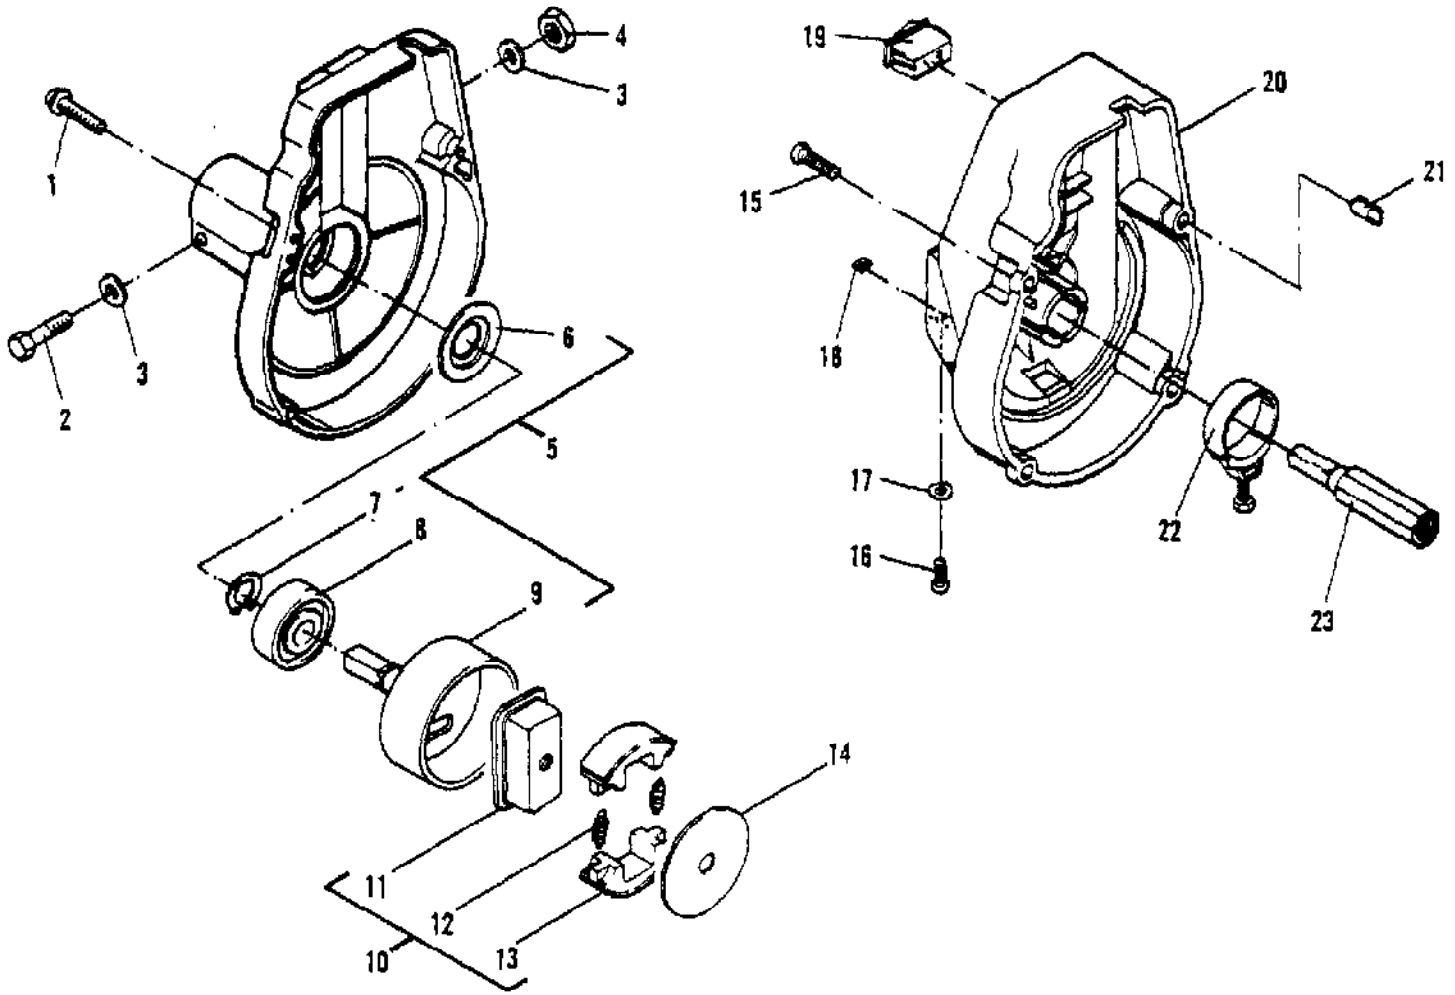

Ref #	Part Number	Qty	Description
53	218022	2	Screw - Pn M4 x 23.4 TORX
54	219848	1	Ignition Assembly
55	95266	1	Boot - Spark Plug
56	102556	1	Connector - Spark
57	215533-01	1	Grommet - H/T Lead
58	62345	1	Spark - Plug DJ8J
59	213178	1	Screw - Pn M5 x 8.5 SEMS T
60	215540	1	Cover - Cylinder
61	217320	2	Screw - Pn M6 x 18 TORX SE
62	224447	1	Kit - Cylinder (Alum)/Gasket
63	223925	1	Gasket - Cylinder
64	223455	1	Ring - Piston
65	223468	1	Piston Plated - Mach
66	111026	2	Ring - Snap Int.
67	218175	1	Pin - Wrist
68	216027	4	Screw - Pn M5 x 28.5 SEMS
69	223902	1	Crankcase Assembly
70	213191	4	Pin
71	215545	1	Gasket - Crankcase
72	110984	1	Bearing - Needle
73	102164	1	Key - Flywheel
74	213282	2	Bearing - Crankshaft
75	218106-01	1	Crankshaft Assembly
76	83859	2	Seal - Crankshaft Oil
77	223215	1	Decal - Starting
78	215541	1	Grommet

Ref #	Part Number	Qty	Description
1	213177	4	Screw - Pn M4.2 x 18.5 TORX
2	217158	1	Screw Hx M5 x 35
3	216591	2	Washer - Flat M5
4	217159	1	Nut - Hex M5
5	218057	1	Housing Assembly - Fan
6	215534	1	Plate Thrust
7	213186	1	Ring - Retaining
8	213187	1	Bearing - Ball
9	218063	1	Drum - Clutch
10	217554	1	Clutch Assembly
11	215538	1	Rotor Clutch
12	223770	2	Spring - Clutch
13		2	Shoe - Clutch Not available separately.
14	215539	1	Plate - Side
15	219508	4	Screw - Pn M4 x 17 SEMS TORX
16	215874	1	Screw - Pn M4 x 9.5 TORX
17	217672	1	Washer - M4 Flat
18	219558	1	Nut - Square
19	223241	1	Switch - Momentary
20	219595	1	Fan Housing Assembly
21	219024	4	Spacer - Fan Housing
22	219025	1	Clamp - Fan Housing
23	217477	1	Coupling

No
Diagram
Available

Parts List
Only

Ref #	Part Number	Qty	Description
	215437		Tool - Oil Seal
	215441		Tool Clutch Puller
	215439		Tool Piston Driving
	215443		Plate - Pressure Test
	215444		Gasket Intake Pressure Test
	215445		Gasket - Exhaust Pressure Test
	217355		Wrench 8/10 mm (open end)
	218175		Socket - Wrench 9/16
	222785		T-25 TORX Drive 3.5"