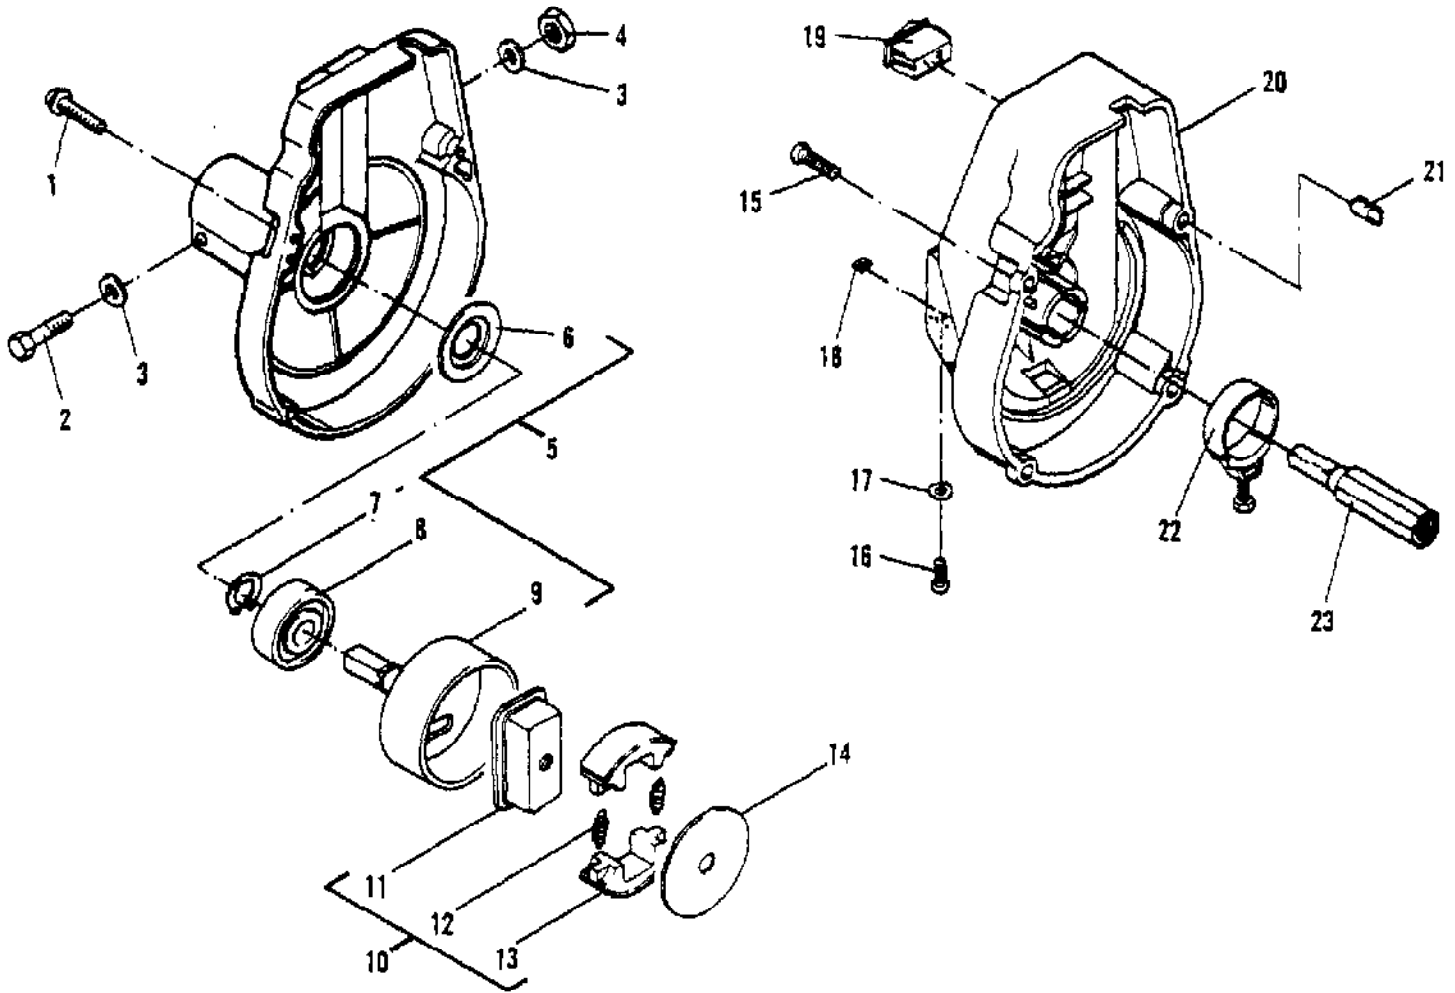

Ref #	Part Number	Qty	Description
53	218022	2	Screw - Pn M4 x 23.4 TORX
54	219848	1	Ignition Assembly
55	95266	1	Boot - Spark Plug
56	102556	1	Connector - Spark
57	215533-01	1	Grommet - H/T Lead
58	62345	1	Spark - Plug DJ8J
59	213178	1	Screw - Pn M5 x 8.5 SEMS T
60	215540	1	Cover - Cylinder
61	217320	2	Screw - Pn M6 x 18 TORX SE
62	224447	1	Kit - Cylinder (Alum)/Gasket
63	223925	1	Gasket - Cylinder
64	223455	1	Ring - Piston
65	223468	1	Piston Plated - Mach
66	111026	2	Ring - Snap Int.
67	218175	1	Pin - Wrist
68	216027	4	Screw - Pn M5 x 28.5 SEMS
69	223902	1	Crankcase Assembly
70	213191	4	Pin
71	215545	1	Gasket - Crankcase
72	110984	1	Bearing - Needle
73	102164	1	Key - Flywheel
74	213282	2	Bearing - Crankshaft
75	218106-01	1	Crankshaft Assembly
76	83859	2	Seal - Crankshaft Oil
77	223215	1	Decal - Starting
78	215541	1	Grommet

Ref #	Part Number	Qty	Description
1	213177	4	Screw - Pn M4.2 x 18.5 TORX
2	217158	1	Screw Hx M5 x 35
3	216591	2	Washer - Flat M5
4	217159	1	Nut - Hex M5
5	218057	1	Housing Assembly - Fan
6	215534	1	Plate Thrust
7	213186	1	Ring - Retaining
8	213187	1	Bearing - Ball
9	218063	1	Drum - Clutch
10	217554	1	Clutch Assembly
11	215538	1	Rotor Clutch
12	223770	2	Spring - Clutch
13		2	Shoe - Clutch Not available separately.
14	215539	1	Plate - Side
15	219508	4	Screw - Pn M4 x 17 SEMS TORX
16	215874	1	Screw - Pn M4 x 9.5 TORX
17	217672	1	Washer - M4 Flat
18	219558	1	Nut - Square
19	223241	1	Switch - Momentary
20	219595	1	Fan Housing Assembly
21	219024	4	Spacer - Fan Housing
22	219025	1	Clamp - Fan Housing
23	217477	1	Coupling

No  
Diagram  
Available  
  
Parts List  
Only

Ref #	Part Number	Qty	Description
	215437		Tool - Oil Seal
	215441		Tool Clutch Puller
	215439		Tool Piston Driving
	215443		Plate - Pressure Test
	215444		Gasket Intake Pressure Test
	215445		Gasket - Exhaust Pressure Test
	217355		Wrench 8/10 mm (open end)
	218175		Socket - Wrench 9/16
	222785		T-25 TORX Drive 3.5"