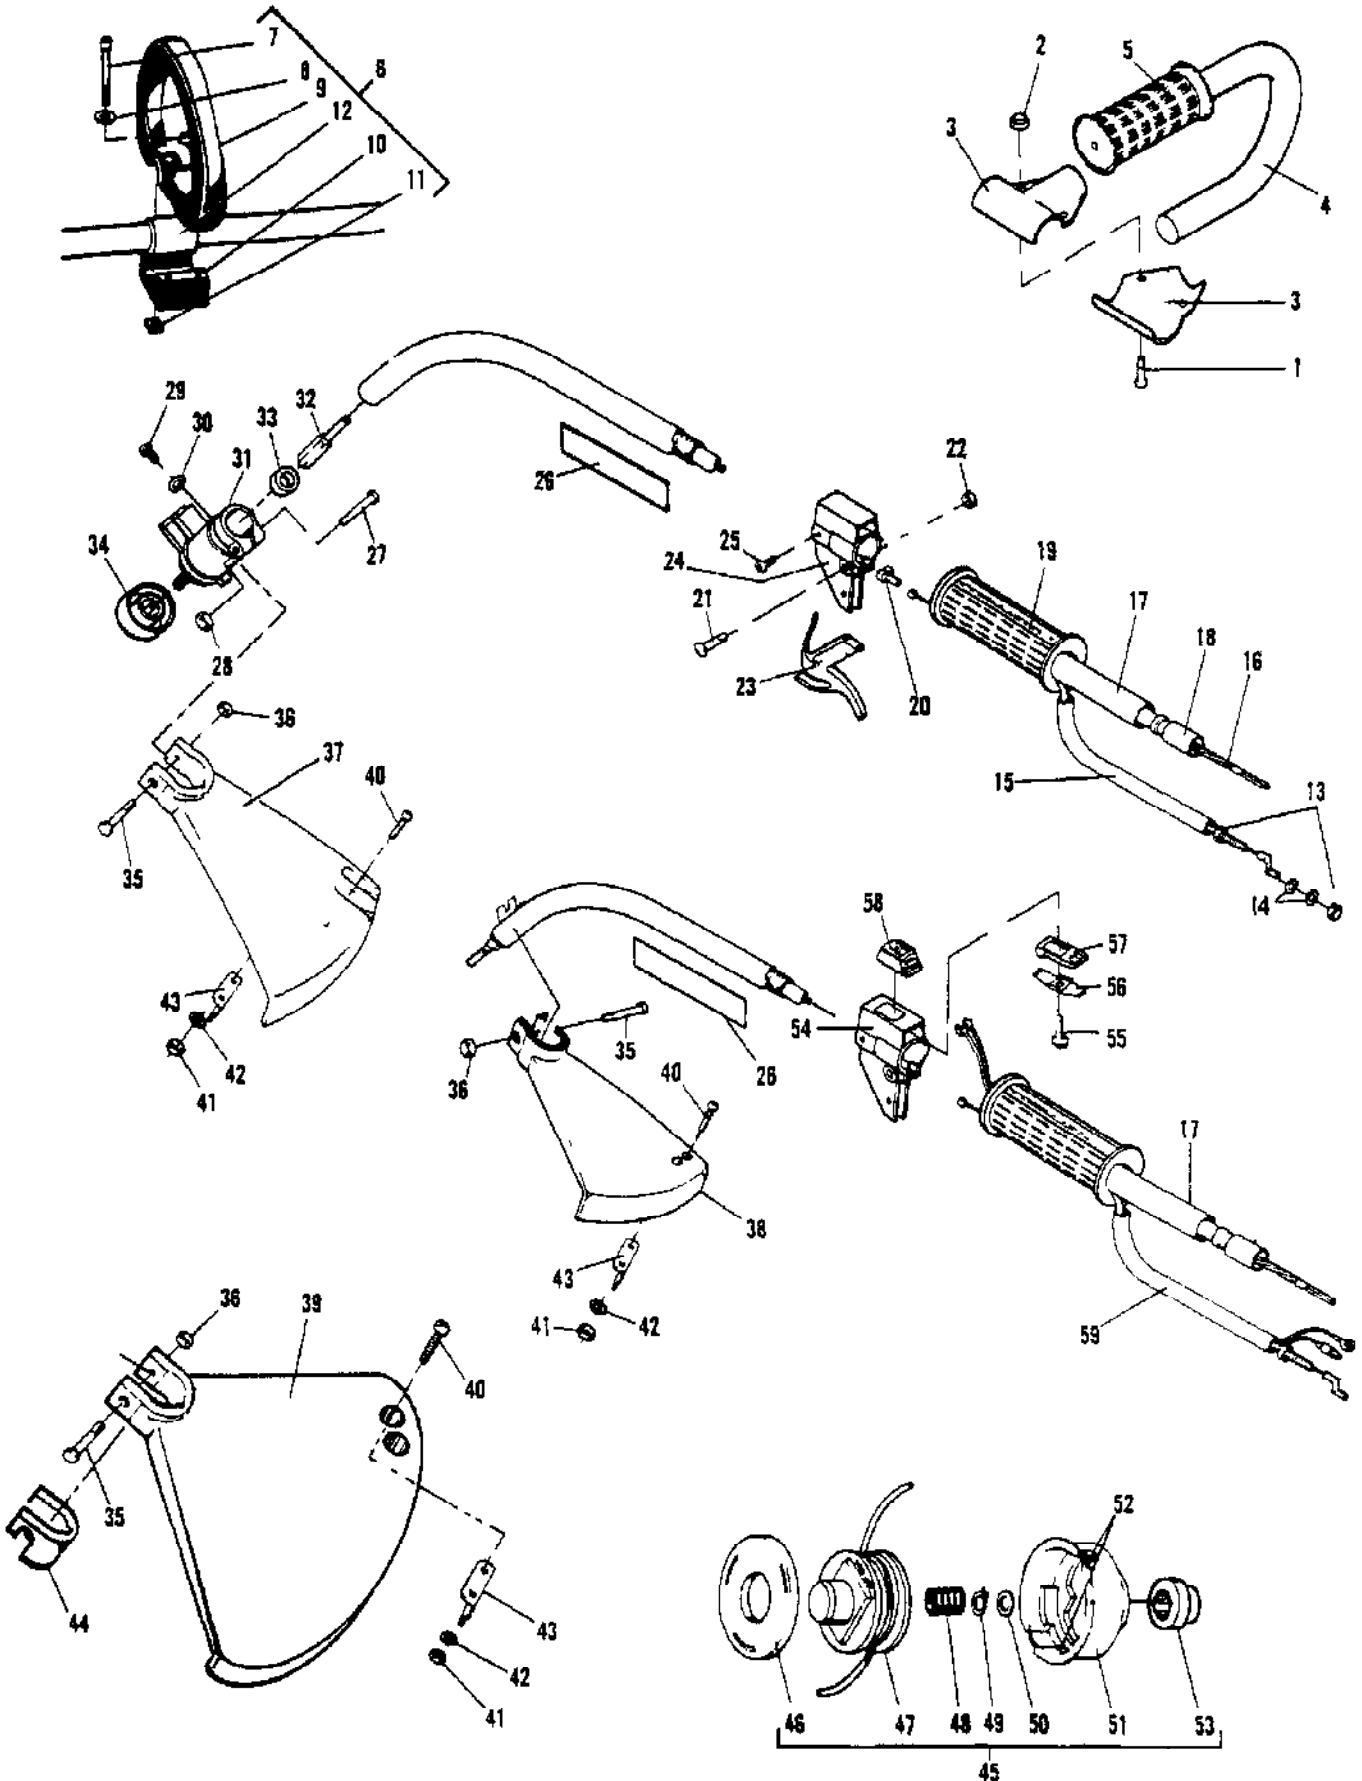

Ref #	Part Number	Qty	Description
1	213177	4	Screw - Pn M4.2 x 18.5 TORX
2	217158	1	Screw Hx M5 x 35
3	216591	2	Washer - Flat M5
4	217159	1	Nut - Hex M5
5	218057	1	Housing Assembly - Fan
6	215534	1	Plate Thrust
7	213186	1	Ring - Retaining
8	213187	1	Bearing - Ball
9	218063	1	Drum - Clutch
10	217554	1	Clutch Assembly
11	215538	1	Rotor Clutch
12	223770	2	Spring - Clutch
13		2	Shoe - Clutch Not available separately.
14	215539	1	Plate - Side
15	219508	4	Screw - Pn M4 x 17 SEMS TORX
16	215874	1	Screw - Pn M4 x 9.5 TORX
17	217672	1	Washer - M4 Flat
18	219558	1	Nut - Square
19	223241	1	Switch - Momentary
20	219595	1	Fan Housing Assembly
21	219024	4	Spacer - Fan Housing
22	219025	1	Clamp - Fan Housing
23	217477	1	Coupling

No  
Diagram  
Available  
  
Parts List  
Only

Ref #	Part Number	Qty	Description
	215437		Tool - Oil Seal
	215441		Tool Clutch Puller
	215439		Tool Piston Driving
	215443		Plate - Pressure Test
	215444		Gasket Intake Pressure Test
	215445		Gasket - Exhaust Pressure Test
	217355		Wrench 8/10 mm (open end)
	218175		Socket - Wrench 9/16
	222785		T-25 TORX Drive 3.5"