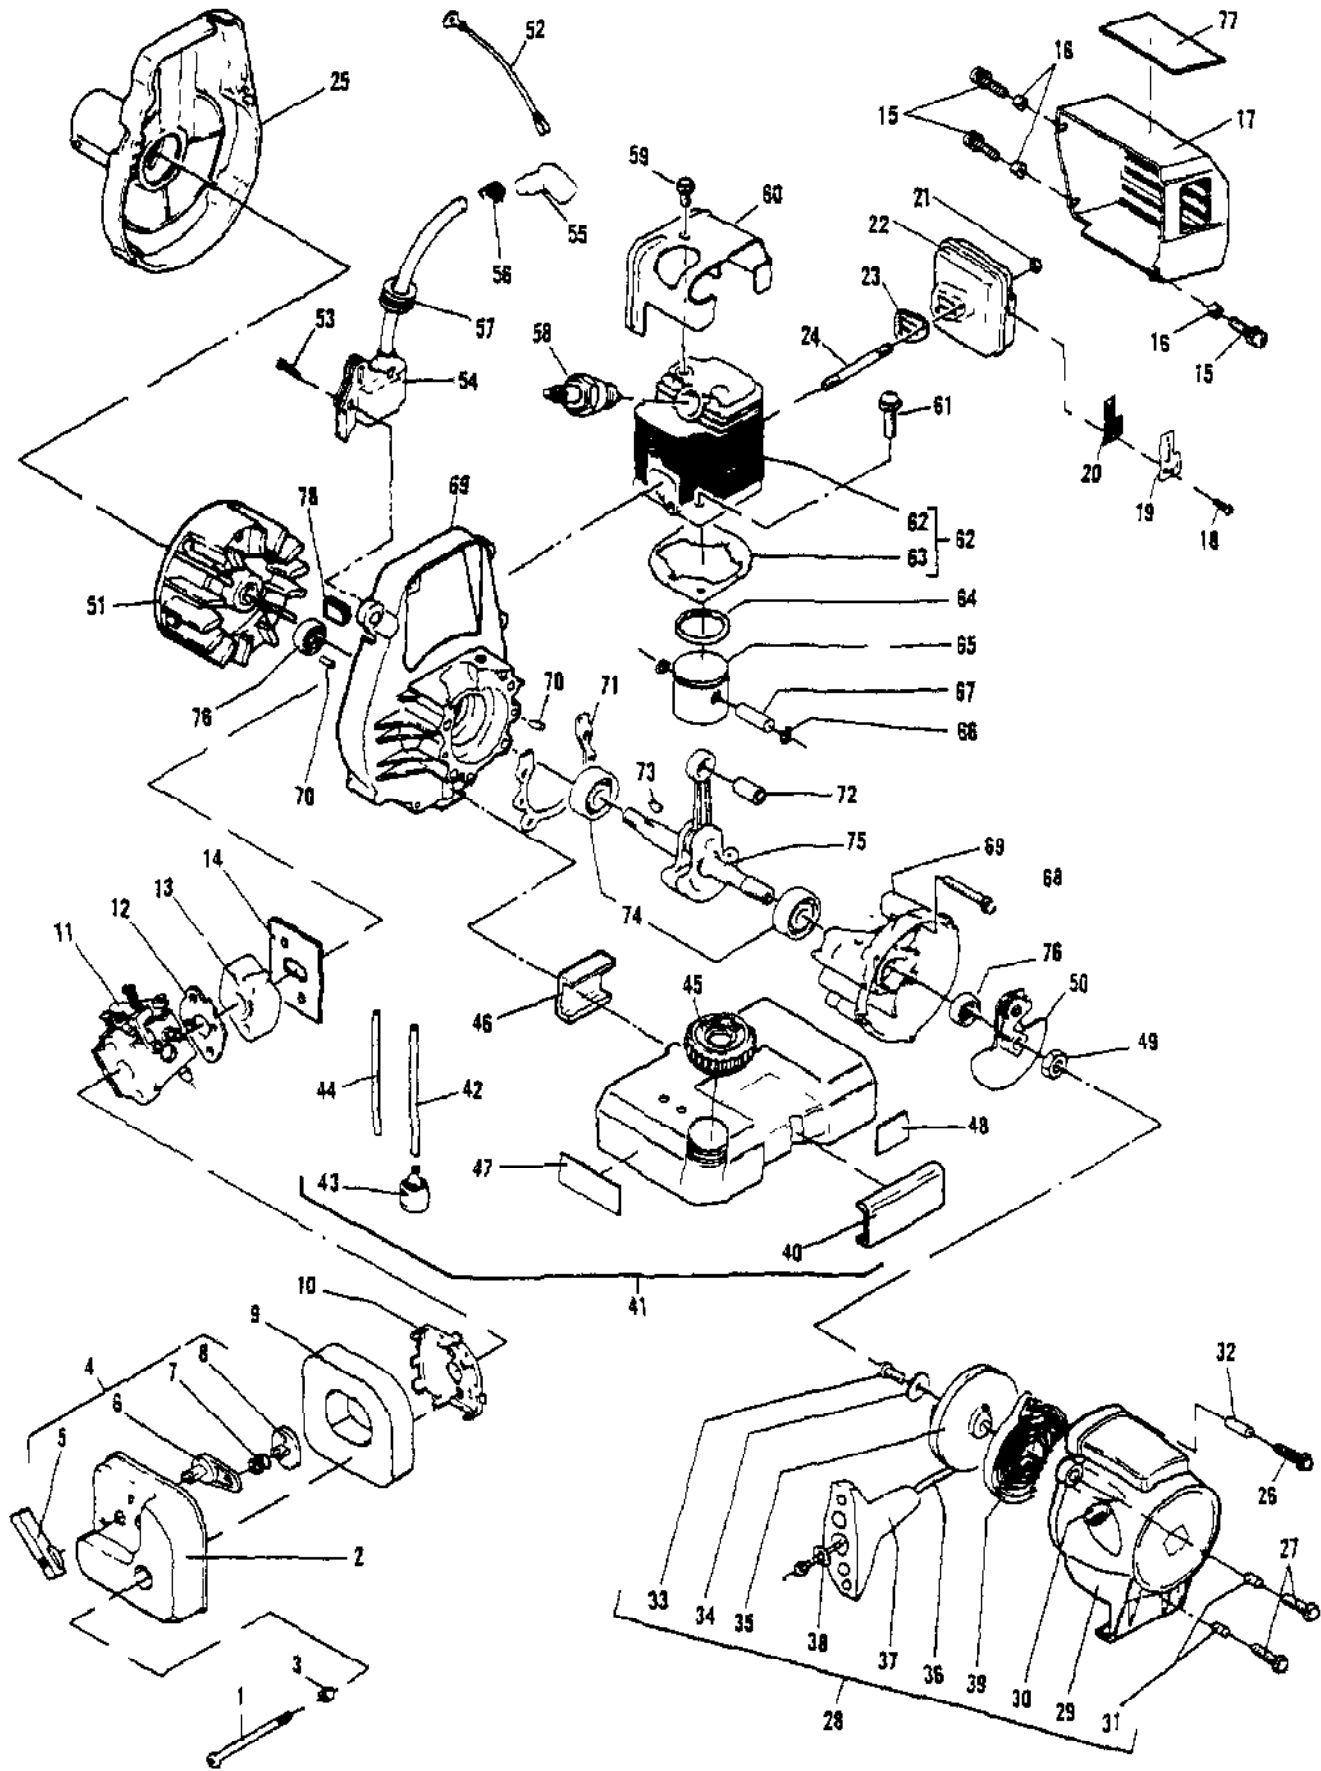

Ref #	Part Number	Qty	Description
1	224327	2	Screw - Pn M5 x 69 TORX SS
2	223196	1	Cover Assembly - Choke
3	219023	2	Insert - A/C Cover
4	223520	1	Kit - Choke Knob
5		1	Lever - Choke Not available separately.
6		1	Lever - Shutter Not available separately.
7	219016	1	Spring - Shutter
8		1	Plate Choke - Shutter Not available separately.
9	219145	1	Filter - Air
10	222758	1	Box - Air
11		1	Carburetor Assembly See "Carburetor Assembly" illustration and parts list.
12	224148	1	Gasket - Spacer
13	223984	1	Insulator - S/T
14	223986	1	Gasket - Shield Insulator
15	219508	2	Screw - Pn M4 x 17 SEMS TORX
16	219079	2	Spacer - Muffler Shield
17	218962	1	Shield - Muffler
18	219194	2	Screw - Pn 5-20 X .438 ST
19	219150	1	Cover - Spark Arrestor Scr.
20	219149	1	Screen - Spark Arrestor
21	222247	2	Nut - Stud
22	219152	1	Muffler - Assembly
23	215515	1	Gasket - Muffler
24	222480	2	Stud - Muffler
25		1	Fan Housing Assemblies See "Fan Housing Assemblies" illustration and parts list.
26	217669	1	Screw - Pn M4 x 25 TORX S
27	216022	2	Screw - Pn M4 x 23.4 TORX
28	217388	1	Starter Assembly
29	223326	1	Housing - Starter Assy
30	218932	1	Guide - Starter Rope
31	219585	2	Spacer - Housing Starter
32	219584	1	Spacer - Muffler Shield
33	215874	1	Screw - Pn M4 x 9.5 TORX
34	216590	1	Washer - Flat M4
35	216092	1	Drum/Rope Assembly
36	216093	1	Rope - Starter (36")
37	216792	1	Handle - Starter
38	218941	1	Washer - Nylon
39	217482	1	Spring - Starter
40	217382	1	Cushion - Fuel Tank
41	222239	1	Tank Assembly - Fuel
42	217264	1	Hose - Fuel
43	216985	1	Pickup - Fuel
44	222238	1	Hose - Fuel Return
45	222347-01	1	Cap - Fuel
46	217390	1	Cushion - Fuel Tank
47	217383	1	Decal - 40:1
48	222506	1	Decal - Storage
49	216583	1	Nut - Hex M8
50	215525	1	Racthet - Assembly
51	222308	1	Flywheel
52	219383	1	Wire Assy - Switch