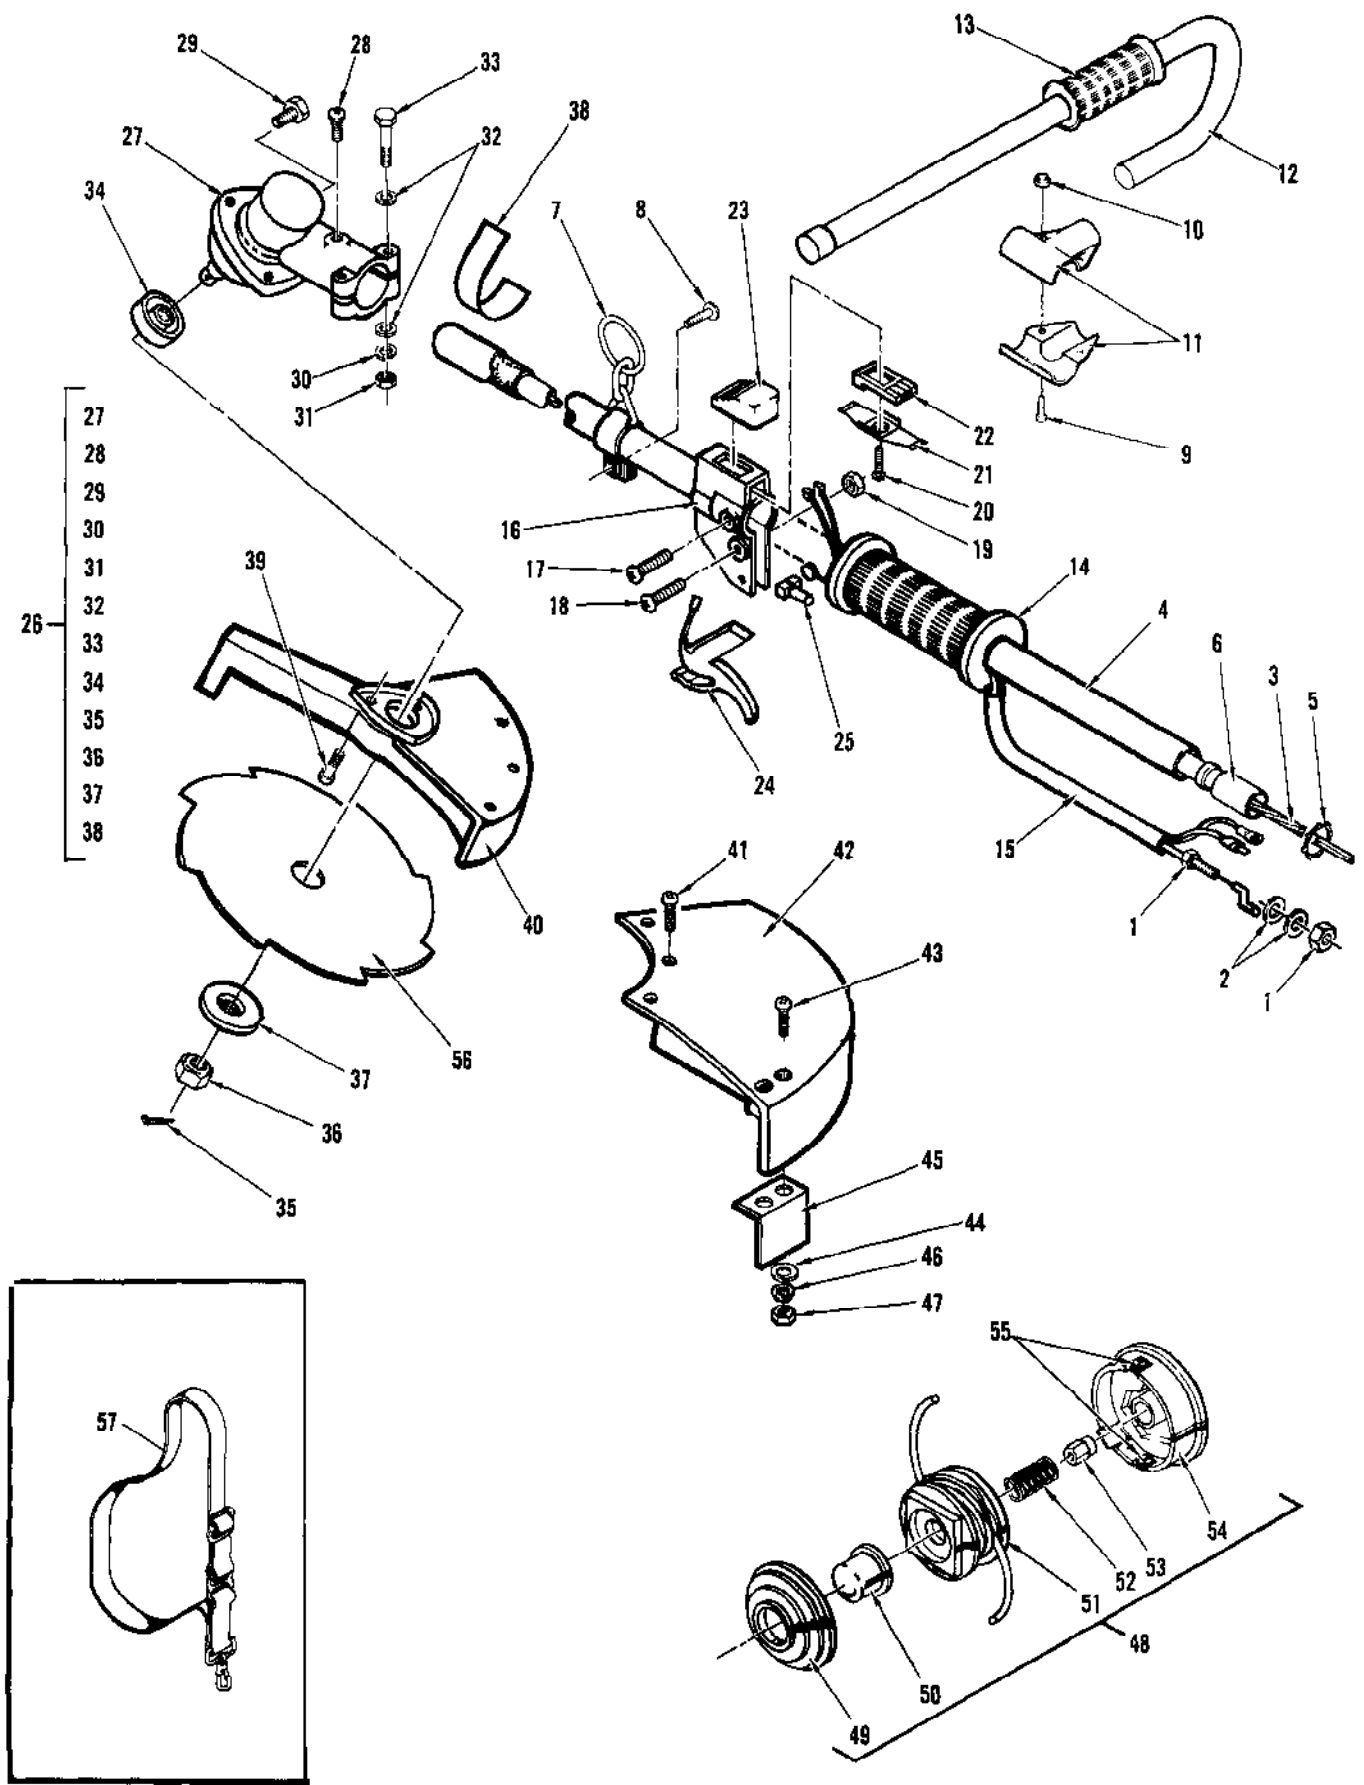

Ref #	Part Number	Qty	Description
1	217403	2	Nut-Hex M6 x 1
2	216596	2	Washer-Flat M6
3	224091	1	Flex Shaft
4	224094	1	Housing Asy-Outer
5	224092	1	Clip Retainer
6	224090	1	Sleeve
7	218002	1	Ring Asy-Harness
8		1	Bolt-M5 x 13 Not available separately.
9	217935	2	Screw-Tr 10-24 x .50 Torx
10	218315	2	Nut
11	217292	2	Clamp-Handle
12	224096	1	Handle Assembly
13	215322	1	Grip
14	216518	1	Grip
15	224150	1	Harness-Wiring
16	222795	1	Housing-Trigger Throttle
17	223200	1	Screw-Self Tapping 10-16
18	216027	1	Screw-Pn M5 x 28.5 Sems
19	217159	1	Nut-Hex M5
20	110706	1	Screw-Pn 8-18 x .50 St H
21	215320	1	Contact-Switch
22	215319	1	Base-Stop Switch
23	68846	1	Button-Stop Switch
24	215318	1	Trigger Throttle
25	215323	1	Guide
26	224457	1	Kit-Gear Housing Asy
27	224181	1	Housing-Gear
28	216795	1	Screw-Phi M5 x 12
29	216832	1	Bolt-Hx M5 x 8
30	217159	2	Nut-Hex M5
31	216824	2	Washer-Lock M5
32	216591	4	Washer-Flat M5
33	216828	2	Bolt-Hex M5 x 40
34	216752	1	Collar-Spindle
35	218159	1	Pin-Cotter
36	216751	1	Nut-Hex M10 LH
37	218075	1	Flange-Spindle
38	224133	1	Decal Foil
39	217936	3	Screw Tr 10 24 x .75 Torx
40	224177	1	Shield-Blade Machined
41	224175	3	Screw M6 x 15
42	224079	1	Shield-Grass
43	217935	2	Screw-Tr 10-24 x .50 TORX
44	110582	2	Washer-#10 PLain
45	224153	1	Knife
46	103174	2	Washer Lock #10
47	218315	2	Nut
48	224095	1	String Head Assembly
49	224909	1	Cover
50	224910	1	Button
51	224271	1	Spool W/line .095
52	223740	1	Spring-String Head
53	224906	1	Adapter L.H.
54	224908	1	Housing-Eyelet
55	219759	2	Eyelets

No
Diagram
Available

Parts List
Only

Ref #	Part Number	Qty	Description
	215437	1	Tool-Oil Seal
	215438	1	Tool-Bearing Removal
	215441	1	Tool Clutch Puller
	215439	1	Tool Piston Driving
	215443	1	Plate-Pressure Test
	215444	1	Gasket Intake Pressure Test
	215445	1	Gasket-Exhaust Pressure Test
	217355	1	Wrench 8/10 mm (open end)
	217585	1	Wrench 17mm
	216767	1	Lock Spindle
	218175	1	Socket-Wrench 9/16
	222785	1	T-25 TORX Drive 3.5"