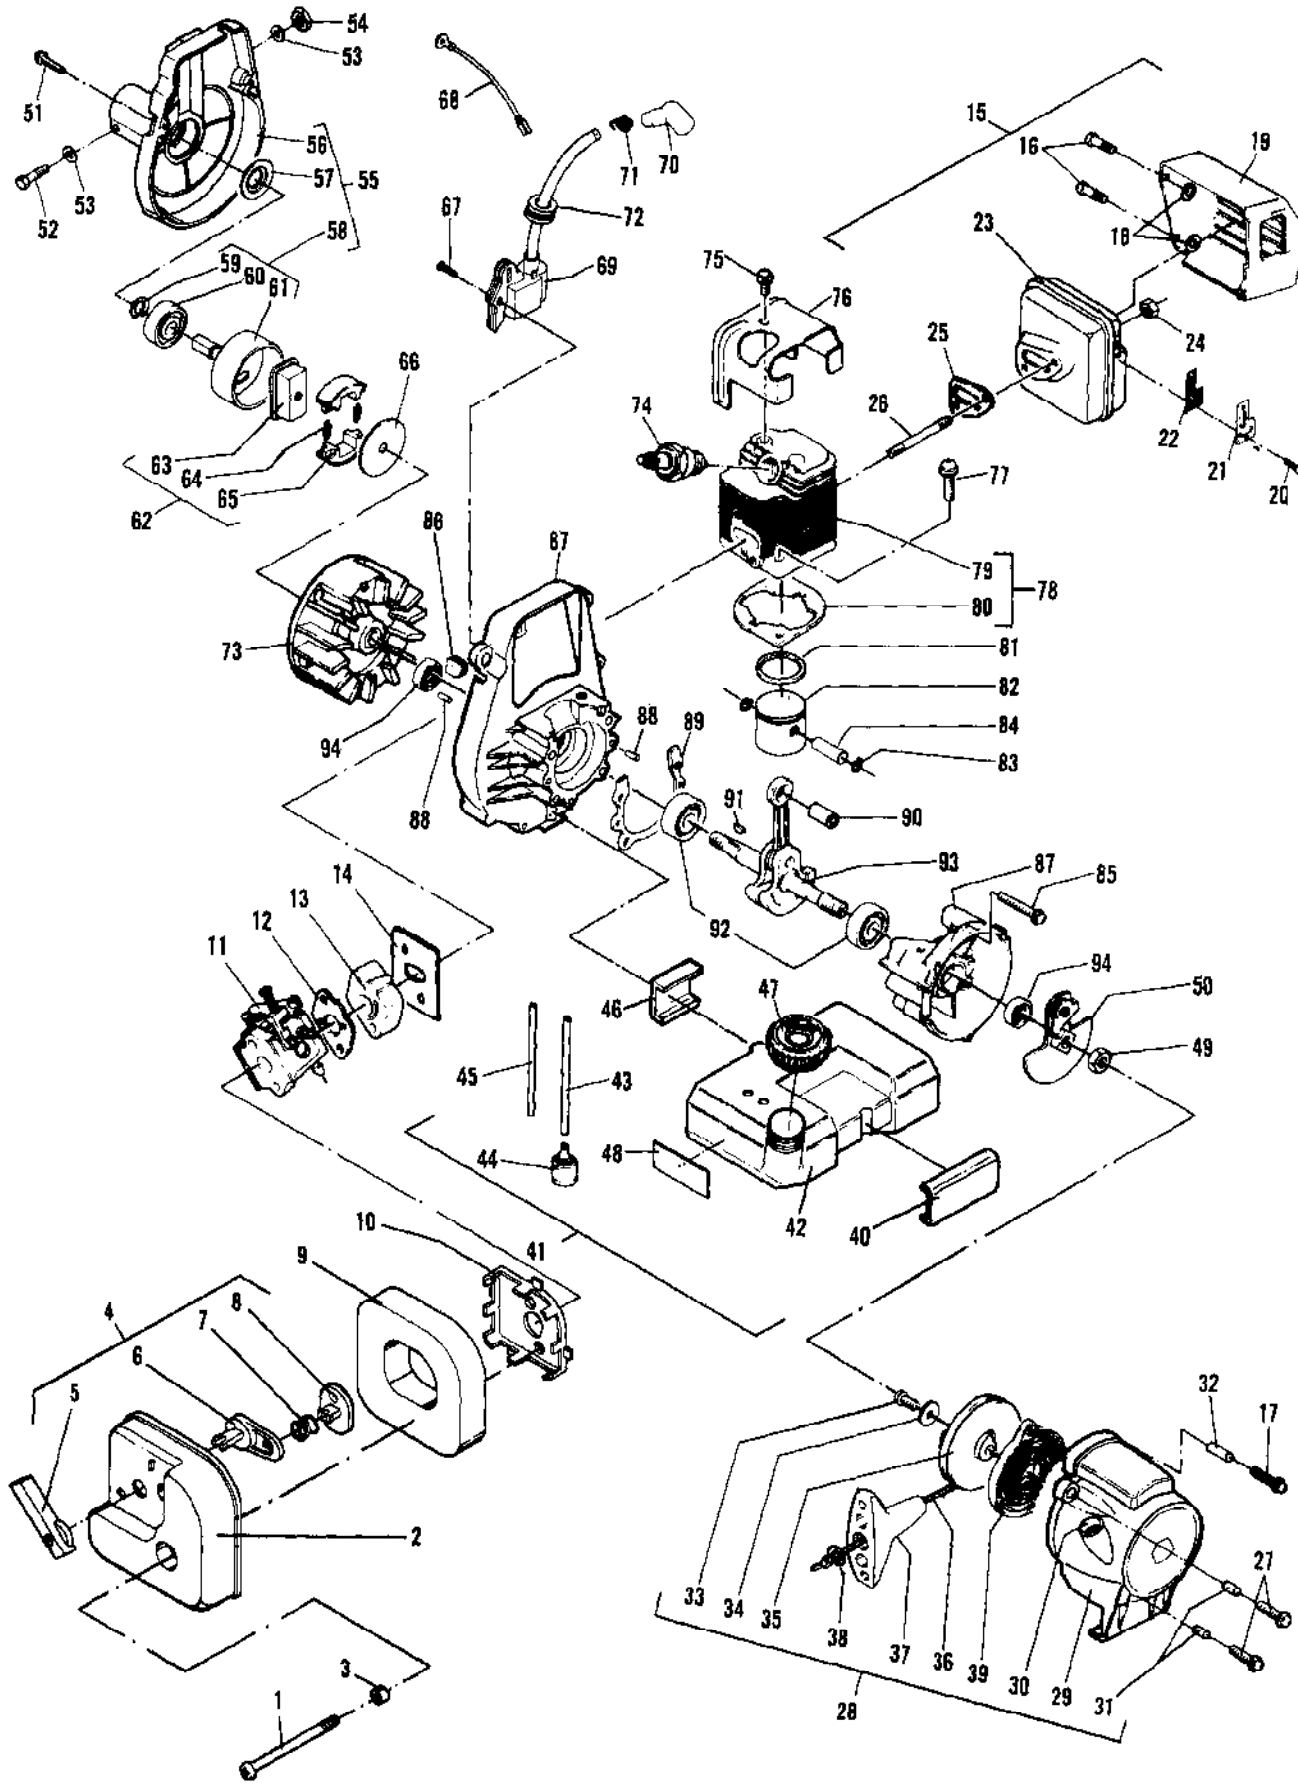

Ref #	Part Number	Qty	Description
1	224327	2	Screw-Pn M5 x 69 Torx SS
2	223196	1	Cover Asy Choke
3	219023	2	Insert A/C Cover
4	223520	1	Kit-Choke Knob
5		1	Lever-Choke Not available separately.
6		1	Lever-Shutter Not available separately.
7	219016	1	Spring-Shutter
8		1	Plate-Choke Shutter
9	219145	1	Filter-Air
10	222758	1	Box-Air
11		1	Carburetor Assembly See "Carburetor Assembly" illustration and parts list.
12	224148	1	Gasket-Spacer
13	223984	1	Insulator-S/T
14	223986	1	Gasket-Shield Insulator
15	219963	1	Kit-Muffler Shield
16	219508	2	Screw-Pn M4 x 17 Sems Torx
17	217669	1	Screw-Pn M4 x 25 Torx S
18	219079	2	Spacer-Muffler Shield
19	218962	1	Shield-Muffler
20	219194	2	Screw-Pn 5-20 x .438 St
21	219150	1	Cover-Spk Arrestor
22	219149	1	Screen-Spark Arrestor
23	219152	1	Muffler Assembly
24	222247	2	Nut-Stud
25	215515	1	Gasket-Muffler
26	222480	2	Stud-Muffler
27	216022	2	Screw-Pn M4 x 23.4 Torx
28	217388	1	Starter Assembly
29	223326	1	Housing Starter
30	218932	1	Guide-Rope
31	219585	2	Spacer-Housing Starter
32	219584	1	Spacer-Muffler Shield
33	215874	1	Screw-Pn M4 x 9.5 Torx
34	216590	1	Washer-Flat M4
35	216092	1	Drum/Rope Assembly
36	216093	1	Rope-Starter (36")
37	216792	1	Handle-Starter
38	218941	1	Washer-Nylon
39	217482	1	Spring-Starter
40	217382	1	Cushion-Fuel Tank
41	222239	1	Tank Asy Fuel
42		1	Tank-Fuel Not available separately.
43	217264	1	Hose-Fuel
44	216985	1	Pickup-Fuel
45	222238	1	Hose-Fuel Return
46	217390	1	Cushion-Fuel Tank
47	222347-01	1	Cap-Fuel
48	217383	1	Decal 40:1
49	216583	1	Nut-Hex M8
50	215525	1	Rachet Assembly
51	213177	4	Screw-Pn M4.2 x 18.5
52	217158	1	Screw-Hx M5 x 35
53	216591	2	Washer-Flat M5
54	217159	1	Nut-Hex M5