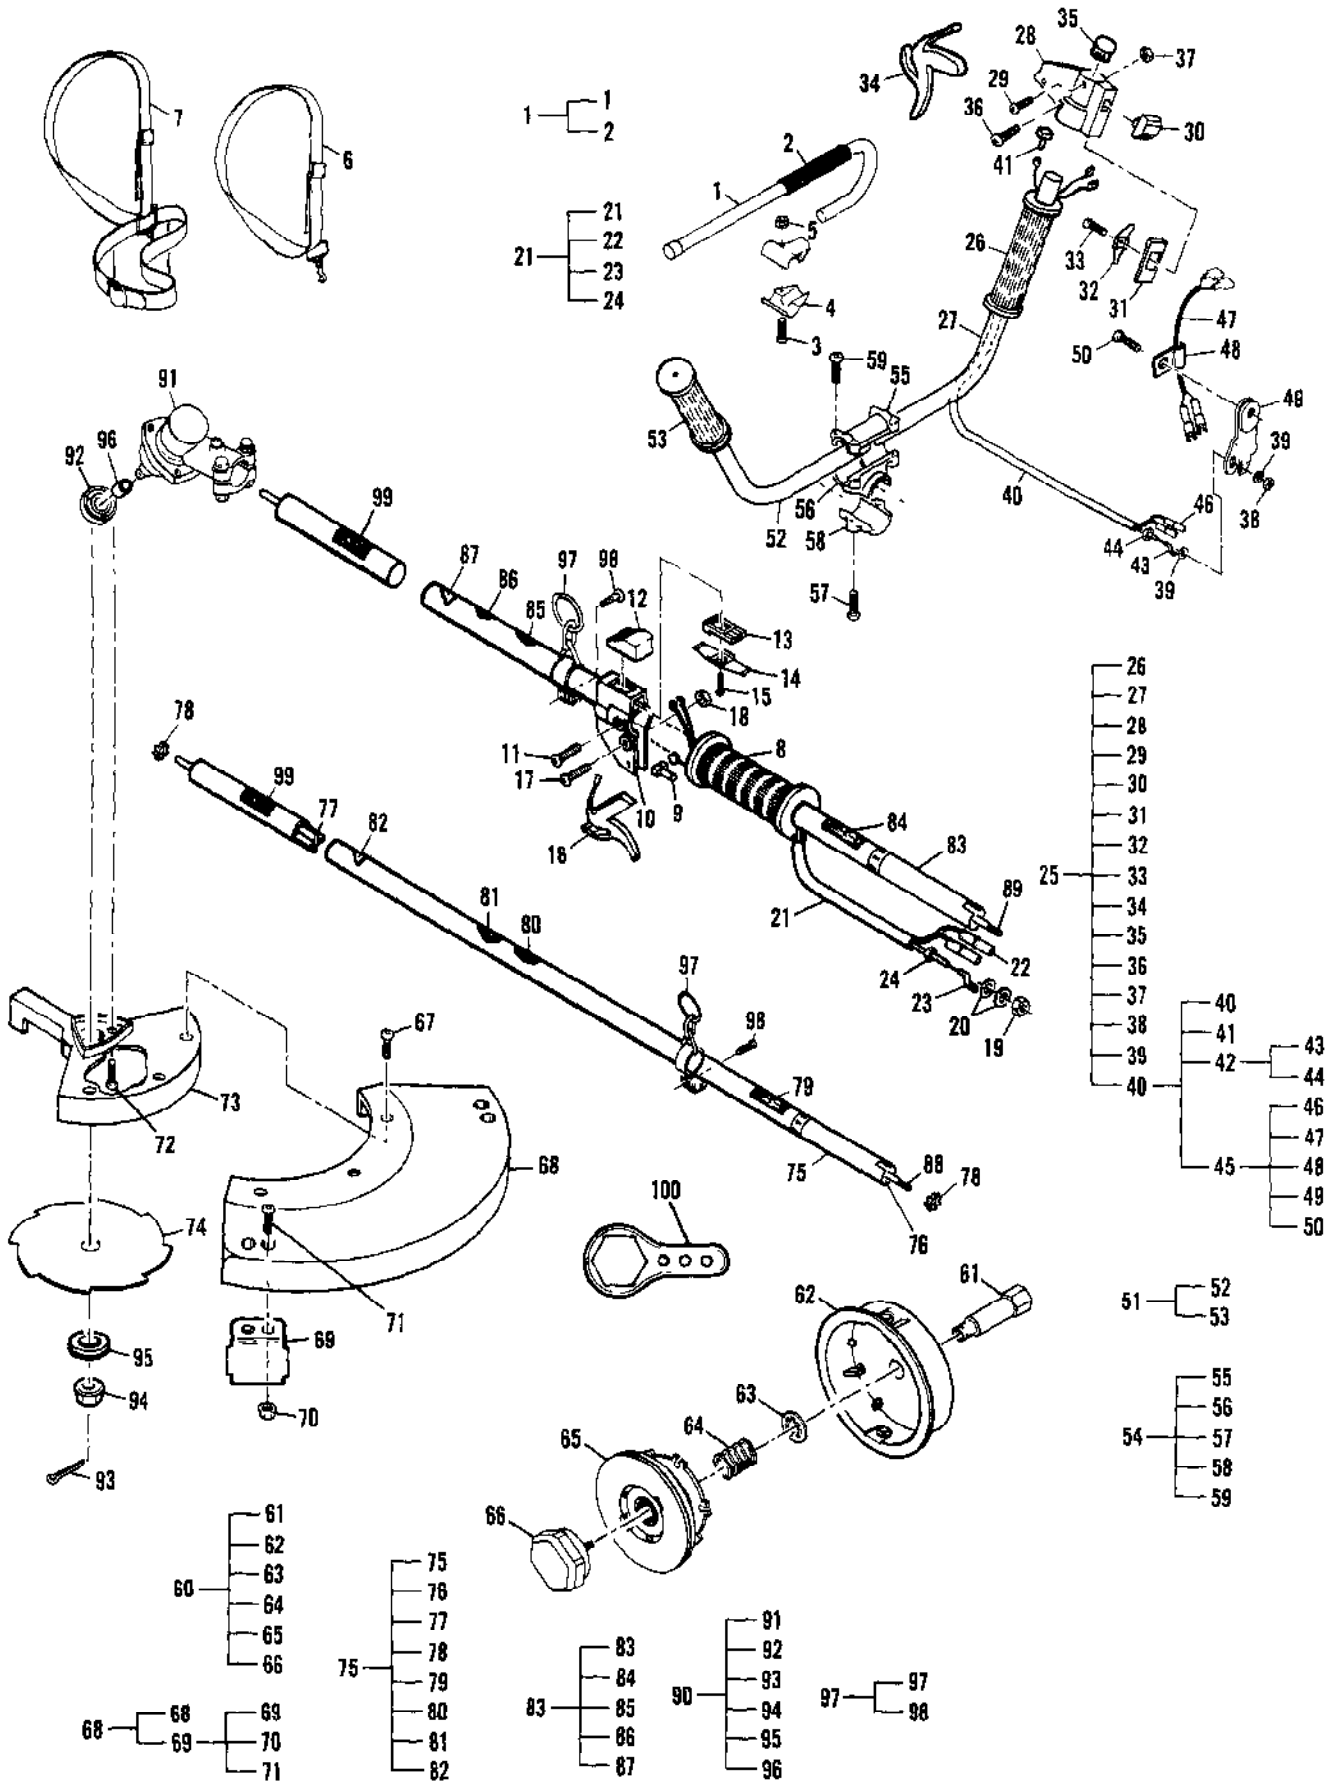

Ref #	Part Number	Qty	Description
1	300541	1	Handle Assembly, Barrier
2	322139	1	Grip
3	217935	2	Screw, 10-24 x .50 Torx
4	217292	2	Clamp, Handle
5	218315	1	Nut
6	224083	1	Harness
7	217956	1	Harness Assembly
8	322137	1	Grip
9	215323	1	Guide
10	222795	1	Housing, Trigger Throttle
11	223200	1	Screw, Self Tap, 10-16
12	68846	1	Button, Stop Switch
13	215319	1	Base, Stop Switch
14	215320	1	Contact, Switch
15	110706	1	Screw, 8-18 x .50
16	300361	1	Trigger, Throttle
17	216027	1	Screw, M5 x 28.5 SEMS
18	217159	1	Nut, Hex M5
19	217403	1	Nut, Hex M6 x 1.0
20	216596	2	Washer, Flat M6
21	300682	1	Wire, Cable Assembly
22	300683	2	Wire Terminal Assembly
23	322272	1	Cable, Throttle
24	217403	1	Nut, Hex M6 x 1.0
25	300549-02	1	Handle Asy w/Trigger
26	215322	1	Grip
27	216787	1	Bar, Handle
28	222794	1	Housing, Trigger Throttle
29	223200	1	Screw, Self Tap, 10-16
30	68846	1	Button, Stop Switch
31	215319	1	Base, Stop Switch
32	215320	1	Contact, Switch
33	110706	1	Screw, 8-18 x .50
34	300361	1	Trigger, Throttle
35	218328	1	Plug, Tubing
36	216027	1	Screw, M5 x 28.5 SEMS
37	217159	1	Nut, Hex M5
38	217403	1	Nut, Hex M6 x 1.0
39	216596	2	Washer, Flat M6
40	300673	1	Kit, Wire/Cable Asy/Guide
41	215323	1	Guide
42		1	Wire/Cable Asy Not available separately.
43	322273	1	Cable, Throttle
44	217403	1	Nut, Hex M6 x 1.0
45	300825	1	Kit, Wire Asy
46		1	Wire/Terminal Asy Not available separately.
47	300679	1	Wire Harness - Ignition
48	322291	1	Clip, Wire
49	322578	1	Bracket, "T" Cable
50	111060	1	Screw, 10-24 x 1.38 TR HD TORX
51	216868-01	1	Bar Assembly, Handle
52		1	Bar, Handle Not available separately.
53	94212	1	Grip, Handle
54	217974	1	Clamp Assembly
55		1	Clamp, Top Not available separately.