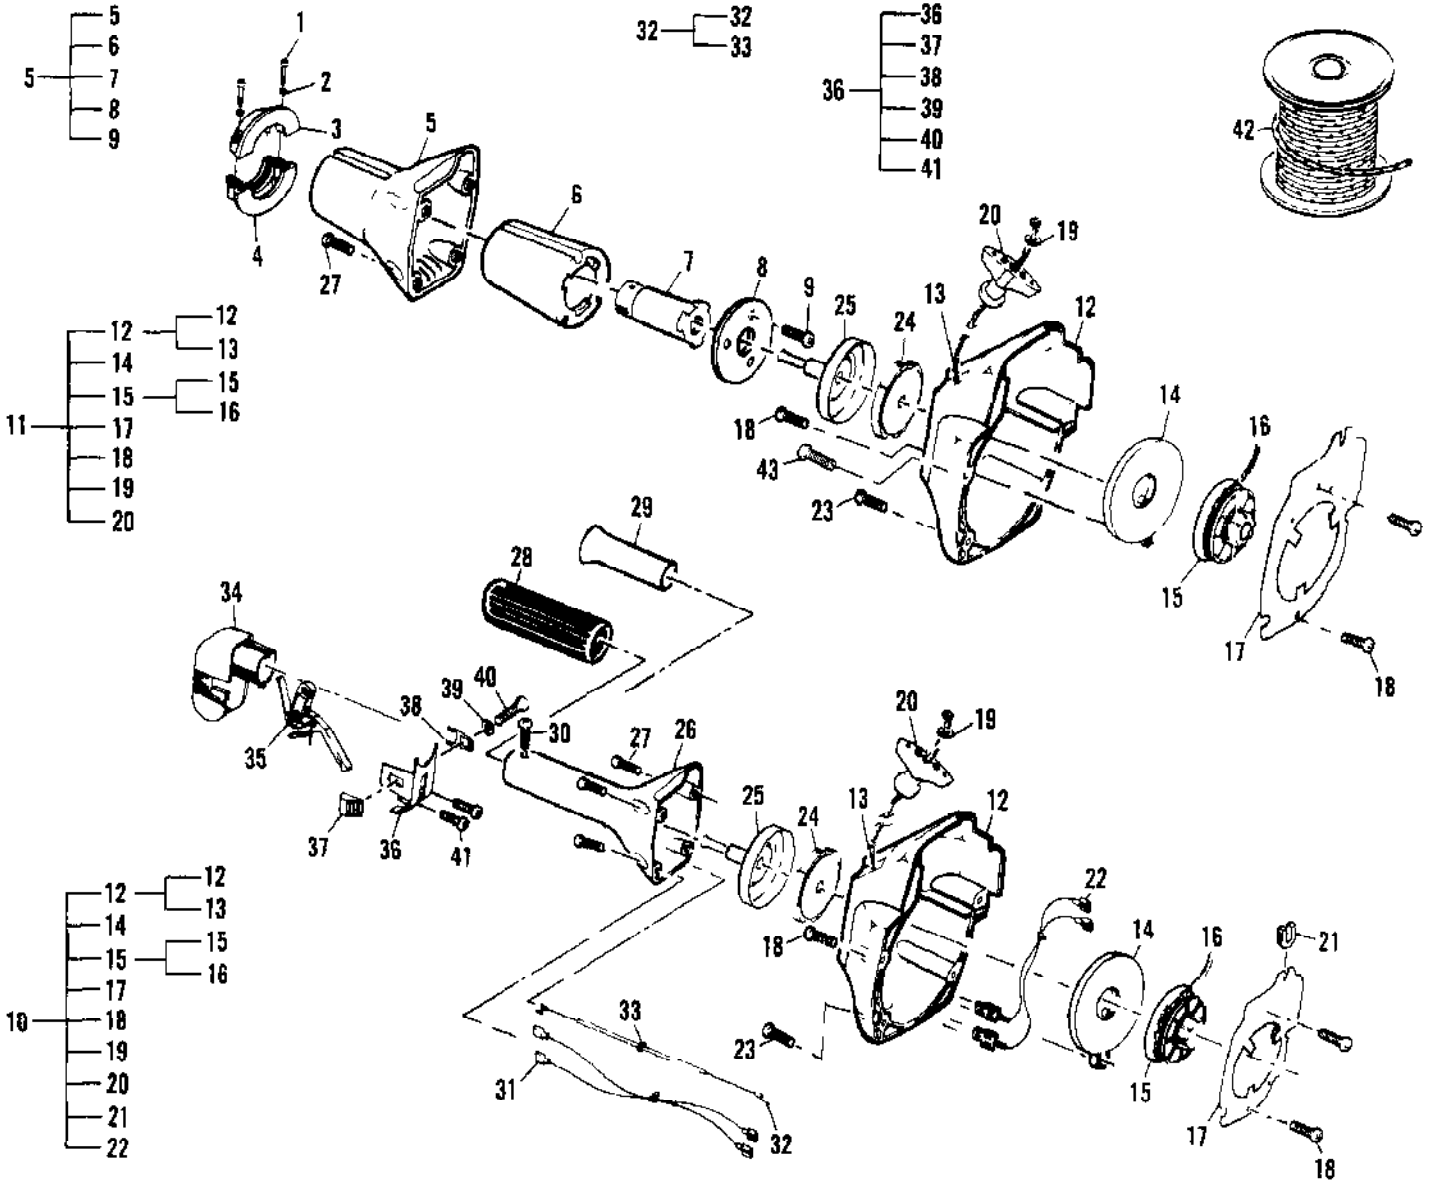

Ref #	Part Number	Qty	Description
	224033-02		Carburetor w/Choke Walbro WT231A
	224033-01		Carburetor w/Choke Zama M29
1		1	Ring, Screen Retainer
2		1	Ring, Shaft Retainer
3		1	Lever, Throttle
4		1	Cover, Metering Lever
5	300456	1	Cover, Fuel Pump
5	300072	1	Cover, Fuel Pump
6		1	Shaft Assembly, Throttle
7		1	Valve, Throttle
8		1	Shaft Assembly, Choke
9		1	Valve, Choke
10		1	Valve, Inlet Needle
11		1	Seat Assembly, Check Valve
12		1	Plug, Cup 5mm
13		1	Plug, Welch 5/16
14		1	Ball, Choke Friction
15		1	Gasket, Metering Diaphragm
16		1	Gasket, Fuel Pump
17		1	Diaphragm, Fuel Pump
18		1	Diaphragm Assembly, Metering
19		3	Screw, Valve
20		1	Screw Metering Lever Pin
21		1	Screw, Pump Cover
22		1	Screw, Idle Adjust Kit
23		4	Screw, Metering Cover
24		1	Spring, Choke Friction
25		1	Spring, Idle Needle
26		1	Spring, High Speed Needle
27		1	Spring, Throttle Return
28		1	Spring, Metering Lever
29		1	Needle, High Speed
30		1	Needle, Idle
31		1	Screen, Check Valve
32		1	Screen, Fuel Inlet
33		1	Pin, Metering Lever
34		1	Lever, Metering
	300457		Kit, Carburetor Repair
	224460		Kit, Gasket/Diaphragm
	322363		Kit, Choke Lever
	300454		Kit, Carburetor Repair
	300473		Kit, Gasket/Diaphragm
	322358		Kit, Choke Lever