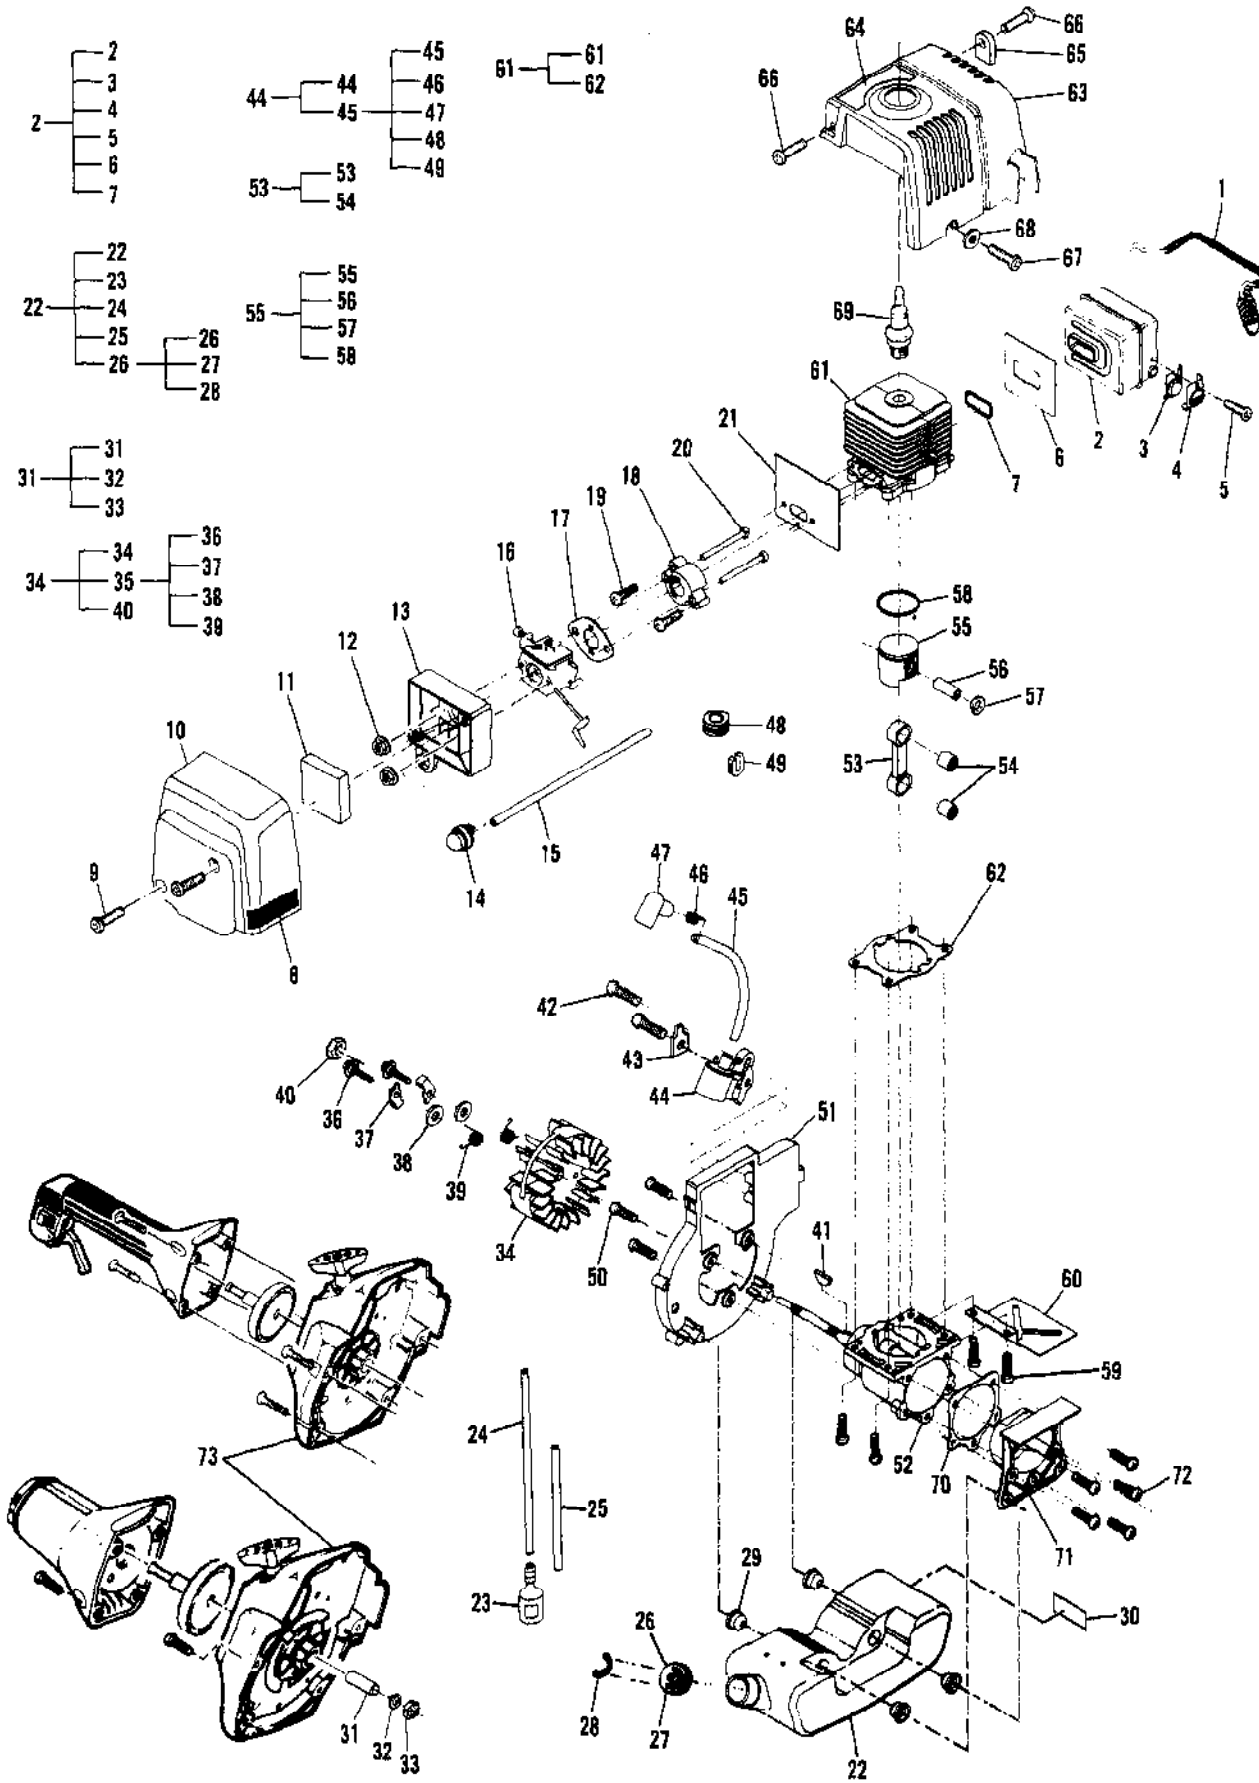

Ref #	Part Number	Qty	Description
1	224044	1	Spring, Muffler
2	300628	1	Kit, Muffler
3	224040	1	Screen, Spark Arrester
4	322032	1	Cover, Spark Arrester
5	111072	1	Screw, 8-18 x .31 PN HD Torx
6	224228	1	Gasket, Muffler
7	224922	1	Gasket, Exhaust Port
8	322478	1	Label, Choke
9	111055	2	Screw, 10-14 x .625
10	300302	1	Cover, Air Cleaner - Grey
11	224239	1	Filter, Air
12	111058	2	Nut, 10-24 Flange / Hex
13	224238	1	Box, Air
14	224242-01	1	Primer, Remote
15	225163	1	Hose, Fuel Return
16		1	CARBURETOR W/CHOKE See "Carburetor Assembly" illustration and parts list.
17	218933	1	Gasket, Carburetor
18	224041	1	Manifold, Carburetor
19	111053	2	Screw, 10-24 x .88
20	111057	2	Screw, 10-24 SPL
21	322031	1	Gasket, Manifold
22	300871	1	Kit, Fuel Tank / Cap (Blk)
23	216985	1	Pickup, Fuel
24	225162	1	Hose, Fuel
25	225163	1	Hose, Fuel Return
26	300700	1	Kit, Fuel Cap/Decal
27	211242	1	Decal, (OPEN SLOWLY)
28	322250	1	Decal, Fuel Cap
29	322105	4	Isolator, Fuel Tank
30	322100	1	Label, Storage
31	301114	1	Kit, Spacer Clutch
32	322847	1	Nut, Hex 7/16-20
33	322844	1	Washer, Shaft
34	300827	1	Kit, Flywheel
35	301019	1	Kit, Pawls/Flywheel
36	111090	2	Screw, Starter Pawl 12-24 LH
37	322320	2	Pawl, Starter
38	93469	2	Washer, Starter Pawl
39	223339	2	Spring, Starter Pawl
40	322847	1	Nut, Hex 7/16-20
41	102164	1	Key, Flywheel
42	111053	2	Screw, 10 24 x 88
43	300321	1	Terminal Tab
44	219848-01	1	Ignition Assembly
45	223884	1	Kit, Spark Plug Wire
46	102556	1	Connector, Spark
47	95266	1	Boot, Spark Plug
48	215533-01	1	Grommet, H/T Lead See Item 21 on "Starter Housing/Clutch Assembly" illustration and parts list.
49	110995	1	Grommet, S/Plug Wire
50	111054	3	Screw, 10-24 x .625
51	224042	1	Shroud, Engine (Machined)
52	300766	1	Crankcase / Shaft Assembly CD