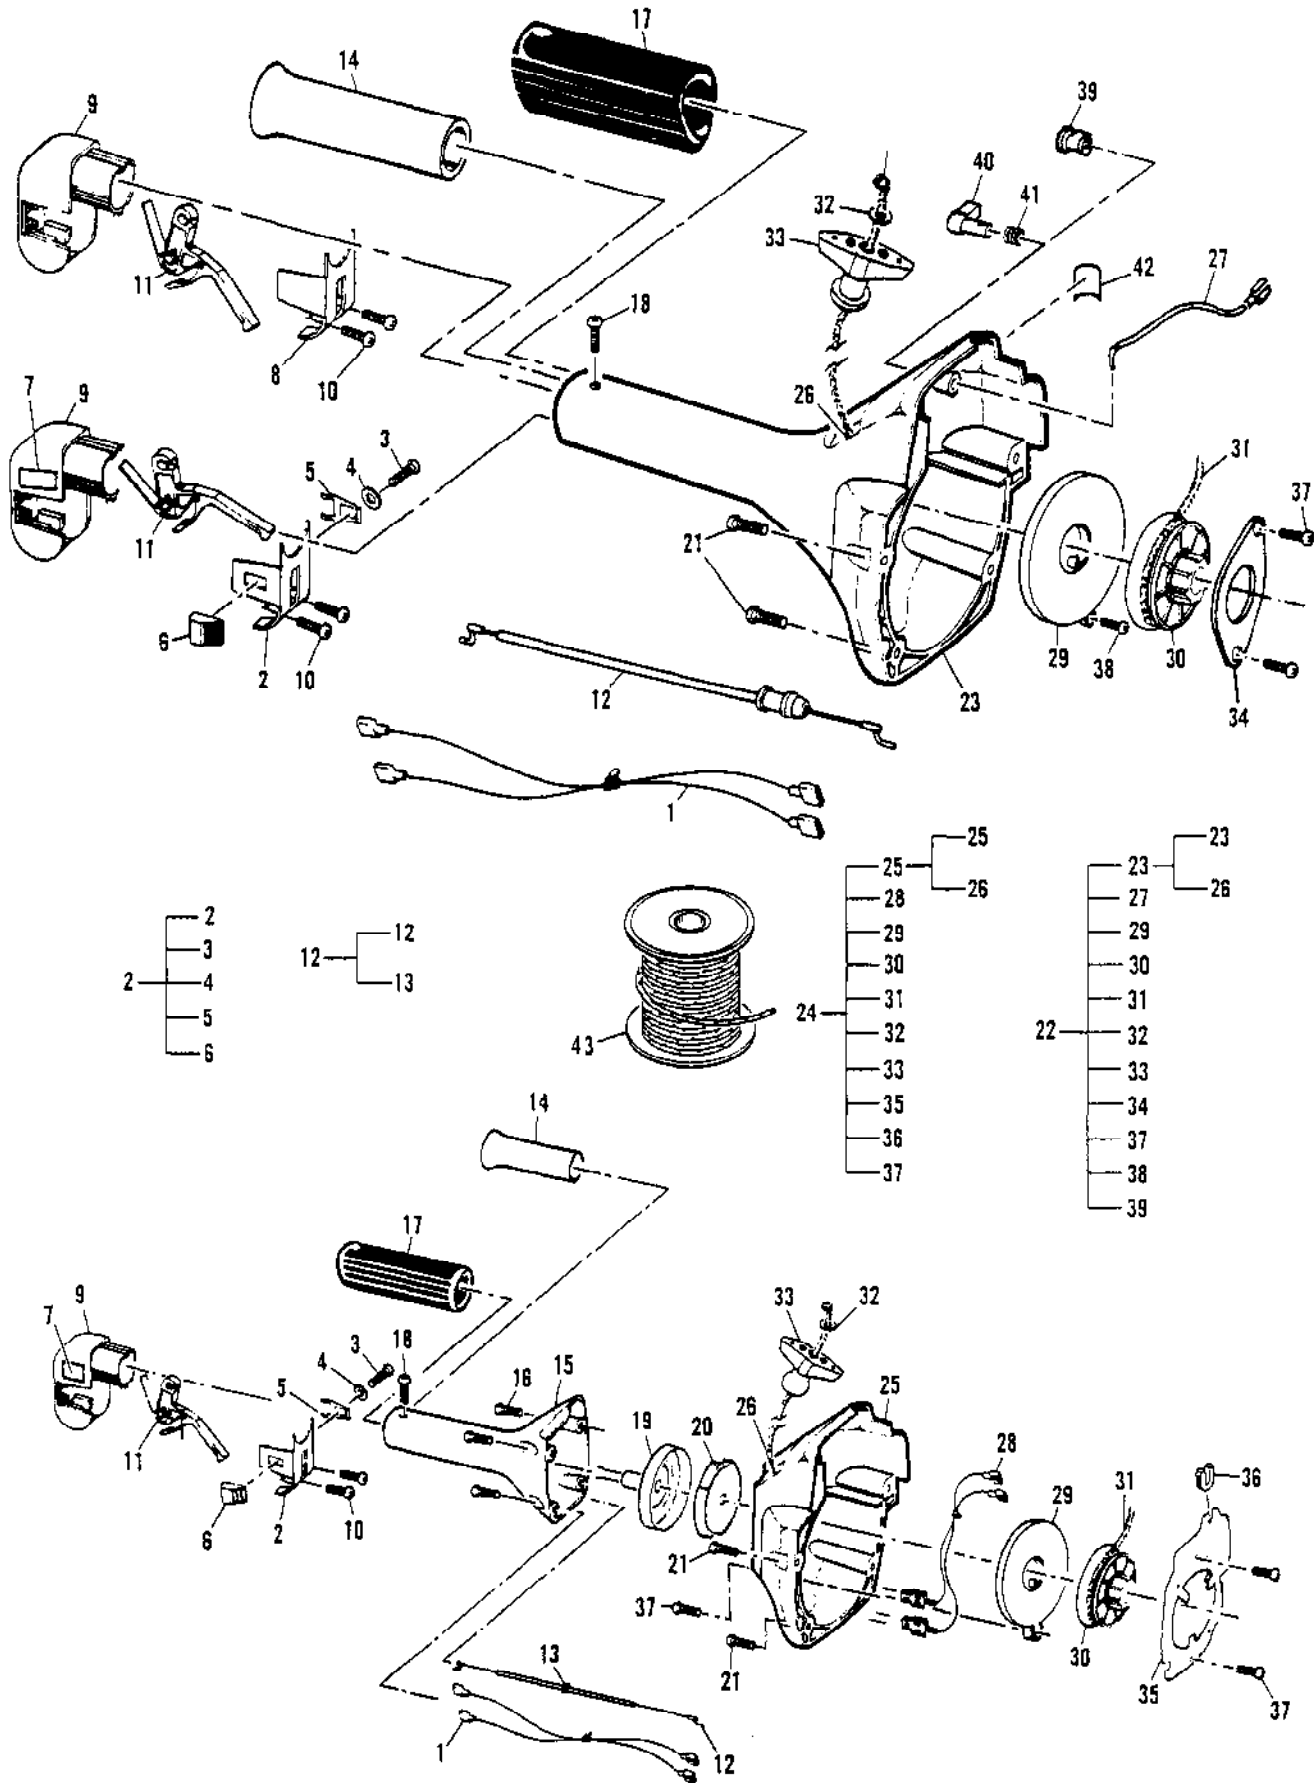

Ref #	Part Number	Qty	Description
	224033-02		Carburetor w/Choke, Walbro WT-231A
	224033-01	1	Carburetor w/Choke, Zama M29
1		1	Ring, Screen Retainer
2		1	Ring, Shaft Retainer
3		1	Lever, Throttle
4		1	Cover, Metering Lever
5	300456	1	Cover, Fuel Pump
	300072	1	Cover, Fuel Pump
6		1	Shaft Assembly, Throttle
7		1	Valve, Throttle
8		1	Shaft Assembly, Choke
9		1	Valve, Choke
10		1	Valve, Inlet Needle
11		1	Seat Assembly, Check Valve
12		1	Plug, Cup 5mm
13		1	Plug, Welch 5/16
14		1	Ball, Choke Friction
15		1	Gasket, Metering Diaphragm
16		1	Gasket, Fuel Pump
17		1	Diaphragm, Fuel Pump
18		1	Diaphragm Assembly, Metering
19		3	Screw, Valve
20		1	Screw, Metering Lever Pin
21		1	Screw, Pump Cover
22		1	Screw, Idle Adjust Kit
23		4	Screw, Metering Cover
24		1	Spring, Choke Friction
25		1	Spring, Idle Needle
26		1	Spring, High Speed Needle
27		1	Spring, Throttle Return
28		1	Spring, Metering Lever
29		1	Needle, High Speed
30		1	Needle, Idle
31		1	Screen, Check Valve
32		1	Screen, Fuel Inlet
33		1	Pin, Metering Lever
34		1	Lever, Metering
	300457		Kit, Carburetor Repair (Walbro)
	224460		Kit, Gasket/Diaphragm (Walbro)
	322363		Kit, Choke Lever(Walbro)
	300454		Kit, Carburetor Repair (Zama)
	300473		Kit, Gasket/Diaphragm (Zama)
	322358		Kit, Choke Lever (Zama)