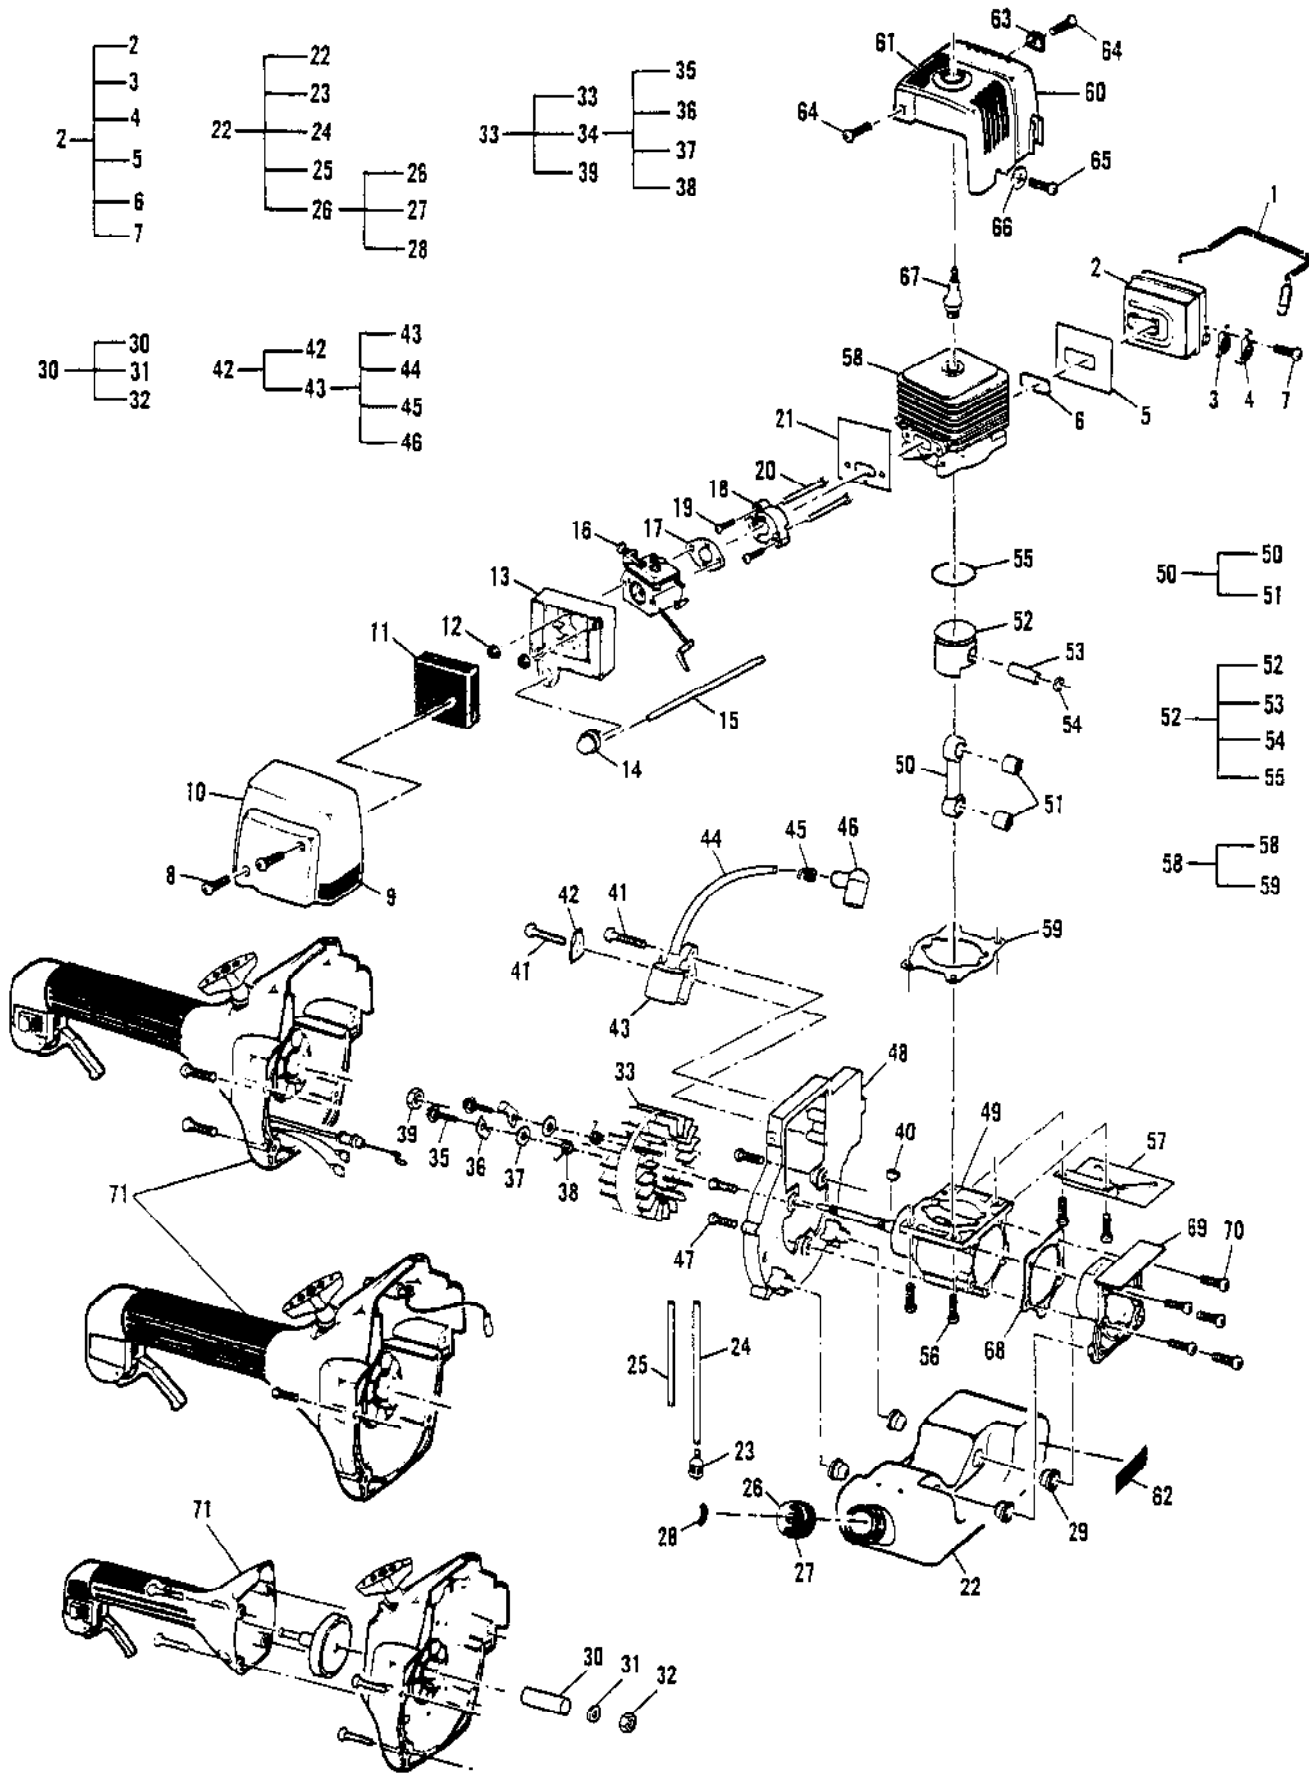

Powerhead Assembly

Ref #	Part Number	Qty	Description
1	224044	1	Spring, Muffler
2	300628	1	Kit, Muffler
3	224040	1	Screen, Spark Arrester
4	322032	1	Cover, Spark Arrester
5	224228	1	Gasket, Muffler
6	224922	1	Gasket, Exhaust Port
7	111072	1	Screw, 8-18 x .31 PN HD SL Torx
8	111055	2	Screw, 10-14 x .625
9	322478	1	Label, Choke (Horizontal)
10	224236	1	Cover, Air Cleaner-Large (Blk)
	300302	1	Cover, Air Cleaner-Large (Grey)
11	224239	1	Filter, Air
12	111058	2	Nut, 10-24 Hex / Flange
13	224238	1	Box, Air (Blk)
	300301	1	Box, Air (Grey)
14	224242-01	1	Primer, Remote
15	225163	1	Hose, Fuel Return
16		1	CARBURETOR W/CHOKE See "Carburetor Assembly" illustration and parts list.
17	218933	1	Gasket, Carburetor
18	224041	1	Manifold, Carburetor
19	111053	2	Screw, 10-24 x .88 THD FORM
20	111057	2	Screw, 10-24 SPL
21	322031	1	Gasket, Manifold
22	300871	1	Kit, Fuel Tank / Cap (Blk)
23	216985	1	Pickup, Fuel
24	225162	1	Hose, Fuel
25	225163	1	Hose, Fuel Return
26	300700	1	Kit, Fuel Cap/Decal
27	211242	1	Decal, (OPEN SLOWLY)
28	322250	1	Decal, Fuel Cap
29	322105	4	Isolator, Fuel Tank
30	301114	1	Kit, Spacer, Clutch
31	322847	1	Nut
32	322844	1	Washer
33	300827	1	Kit, Flywheel
34	301019	1	Kit, Pawls/Flywheel
35	111090	2	Screw, Starter Pawl, 12-24 LH
36	322320	2	Pawl, Starter
37	93469	2	Washer, Starter Pawl
38	223339	2	Spring, Starter Pawl
39	322847	1	Nut
40	102164	1	Key, Flywheel
41	111053	2	Screw, 10-24 x .88 THD FORM
42	300321	1	Terminal Tab
43	219848-01	1	Ignition Assembly
44	223884	1	Kit, Spark Plug Wire
45	102556	1	Connector, Spark
46	95266	1	Boot, Spark Plug
		1	Grommet, H/T Lead Not available separately.
		1	Grommet, S/Plug Wire Not available separately.
47	111054	3	Screw, 10-24 x .625
48	224042	1	Shroud, Engine Machined
49	300765	1	Crankcase / Shaft Asy-DD
	300766	1	Crankcase / Shaft Asy-CD