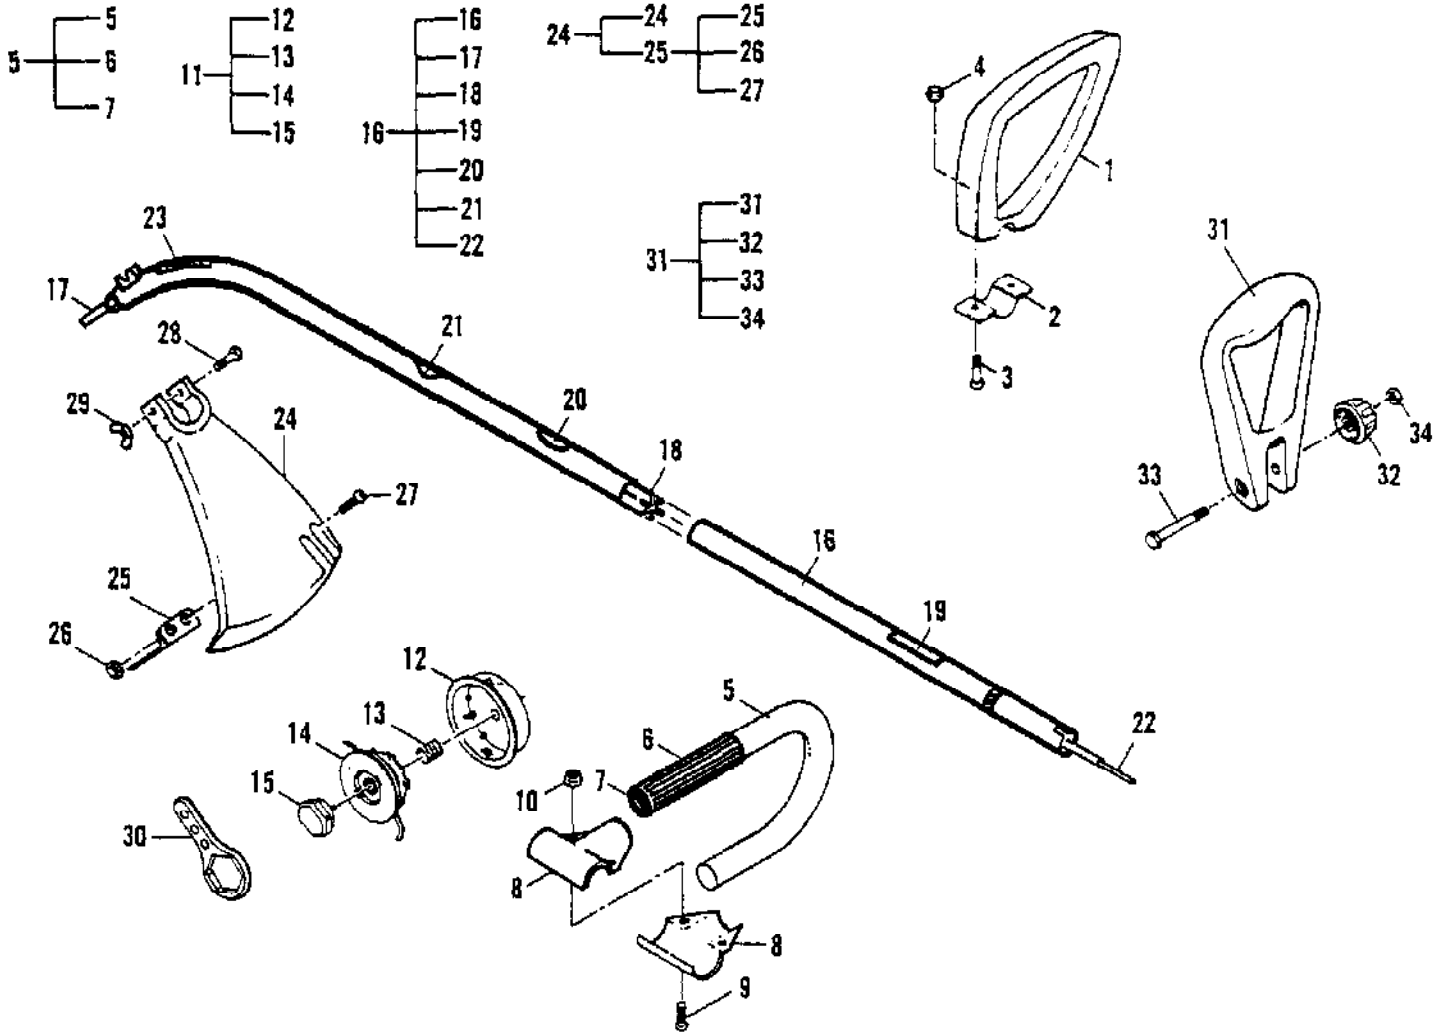

Ref #	Part Number	Qty	Description
1	217444	1	Handle, Delta
2	217442	1	Clamp, Handle
3	120041	2	Screw, M5 x .8 x 22 Hex
4	217159	2	Nut, Hex M5
5	300540	1	Handle 'J'/Grip Asy
6	322139	1	Grip
7	218328	1	Plug, Tubing
8	215337	2	Clamp, Handle
9	217935	2	Screw, TR 10-24 x .50 TORX
10	218315	2	Nut
11	300651	1	Kit, Stringhead -Sml-
12	322025	1	Housing/Eyelet Asy. w/Collar
13	322626	1	Spring, McC St/Head
14	300688	1	Kit, Line on Spool(M-Sm)
15	300736	1	Kit, Knob Asy-Sml
16	300429	1	Housing Assembly, Outer (44")
17		1	Spindle Not available separately.
18		1	Sleeve Not available separately.
19	218295	1	Decal, Warning
20	223407	1	Decal, Eye/Ear Cover
21	211214	1	Decal, Warning(15m)
22	218285	1	Shaft, Flex
	300424	1	Housing Assembly, Outer (48")
		1	Spindle Not available separately.
	218295	1	Decal, Warning
	223407	1	Decal, Eye/Ear Cover
	211214	1	Decal, Warning (15m)
	215324	1	Shaft, Flex
23	322099	1	Label, Debris Shield Warning
24	224062	1	Shield Assembly, Grass 17"
25	300626	1	Kit, Knife
26	216682	2	Nut, Lock 10 24 Hex
27	217935	2	Screw, 10-24 x .50 Torx
28	216595	1	Screw, M6 x 1.0 Hex
29	111102	1	Nut, Wing M6 x 1.0
30	322344	1	Wrench, Stringhead
31	300834	1	Kit, Handle Assembly
32	322719	1	Knob
33	09075-99	1	Bolt, 1/4-20 x 2 1/2
34	13035-99	1	Nut, 1/4-20 x .226T