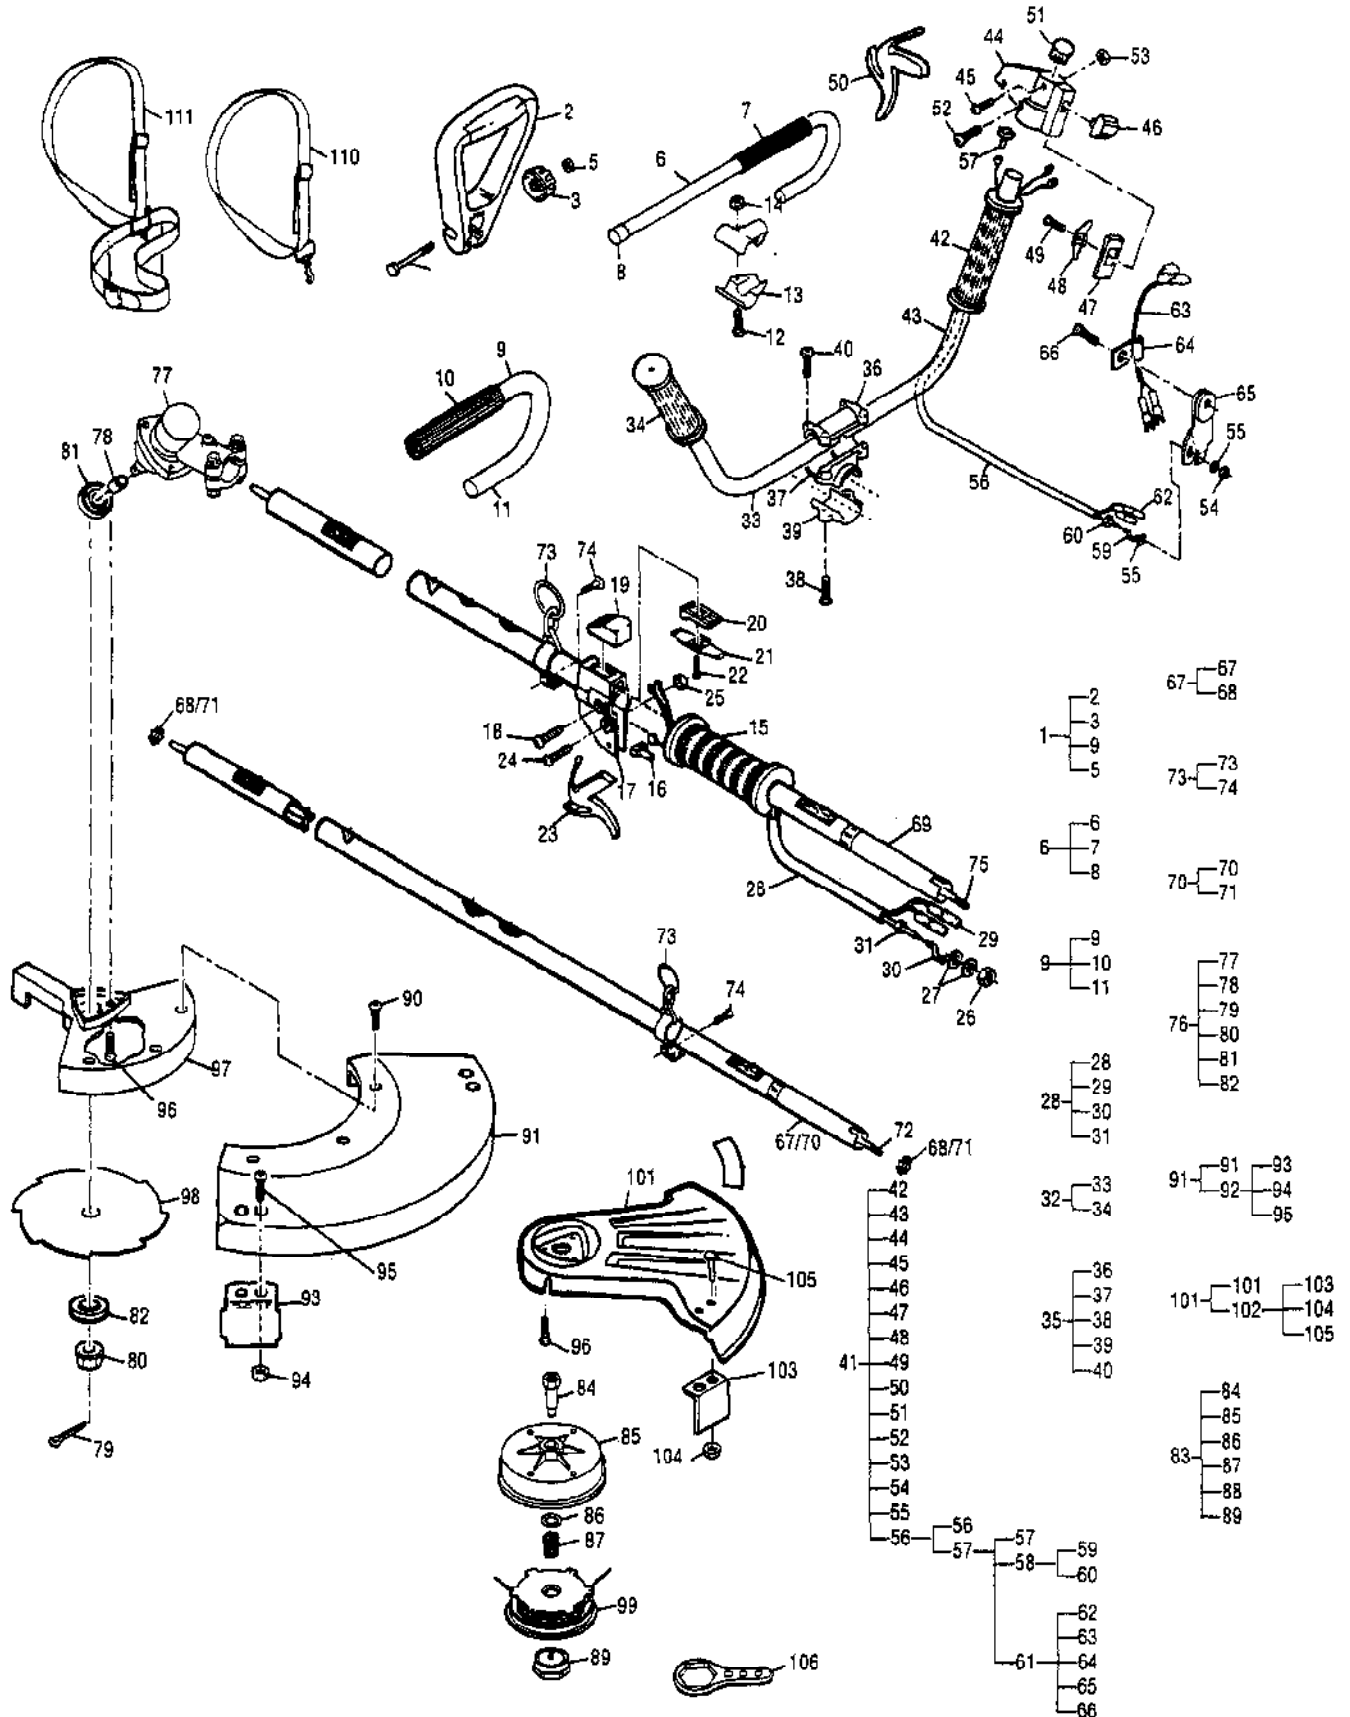

Ref #	Part Number	Qty	Description
1	300834	1	Handle, Delta Kit
2	37106-10	1	Assist Handle w/Cap Asy
3	322719	1	Knob
4	09075-99	1	Bolt, 1/4 in.-20 x 2.5 Hx Cap
5	13035-99	1	Nut, 1/4 in.-20 x .22 T
6	300541	1	Handle, J-Grip Asy w/Barrier Pole
7	322139	1	Grip
8	218328	1	Plug, Tubing
9	300540	1	Handle, J-Grip Asy
10	322139	1	Grip
11	218328	1	Plug, Tubing
12	217935	2	Screw, 10-24 x .5 Torx
13	217292	2	Clamp, Handle
14	218315	1	Nut
15	322137	1	Grip
16	215323	1	Guide
17	222795	1	Housing, Trigger Throttle
18	223200	1	Screw, Self Tapping, 10-16
19	68846	1	Button, Stop Switch
20	215319	1	Base, Stop Switch
21	215320	1	Contact, Switch
22	110706	1	Screw, 8-18 x .5
23	300361	1	Trigger, Throttle
24	216027	1	Screw, M5 x 28.5 Sems
25	217159	1	Nut, Hex M5
26	217403	1	Nut, Hex M6 x 1
27	216596	2	Washer, Flat M6
28	300682	1	Wire, Cable Asy
29		2	Wire, Terminal Asy Not available separately
30	322272	1	Cable, Throttle
31	217403	1	Nut, Hex M6x1
32	216868-01	1	Bar Asy, Handle
33		1	Bar, Handle Not available separately
34	94212	1	Grip, Handle
35	217974	1	Clamp Asy Not available separately
36		1	Clamp, Top Not available separately
37		1	Centerpiece Not available separately
38		2	Bolt, Hex M6 x 30.0 Not available separately
39		1	Clamp, Bottom Not available separately
40		4	Bolt, Hex M5 x 25 Not available separately
41	300549-02	1	Handle Asy/Trigger
42	215322	1	Grip
43	323721	1	Bar, Handle
44	222794	1	Housing, Trigger throttle
45	223200	1	Screw, Self Tapping, 10-16
46	68846	1	Button, Stop Switch
47	215319	1	Base, Stop Switch
48	215320	1	Contact, Switch
49	110706	1	Screw, 8-18 x .5
50	300361	1	Trigger, Throttle
51	218328	1	Plug, Tubing
52	216027	1	Screw, M5 x 28.5 Sems
53	217159	1	Nut, Hex M5
54	217403	1	Nut, Hex M6 x 1
55	216596	2	Washer, Flat M6