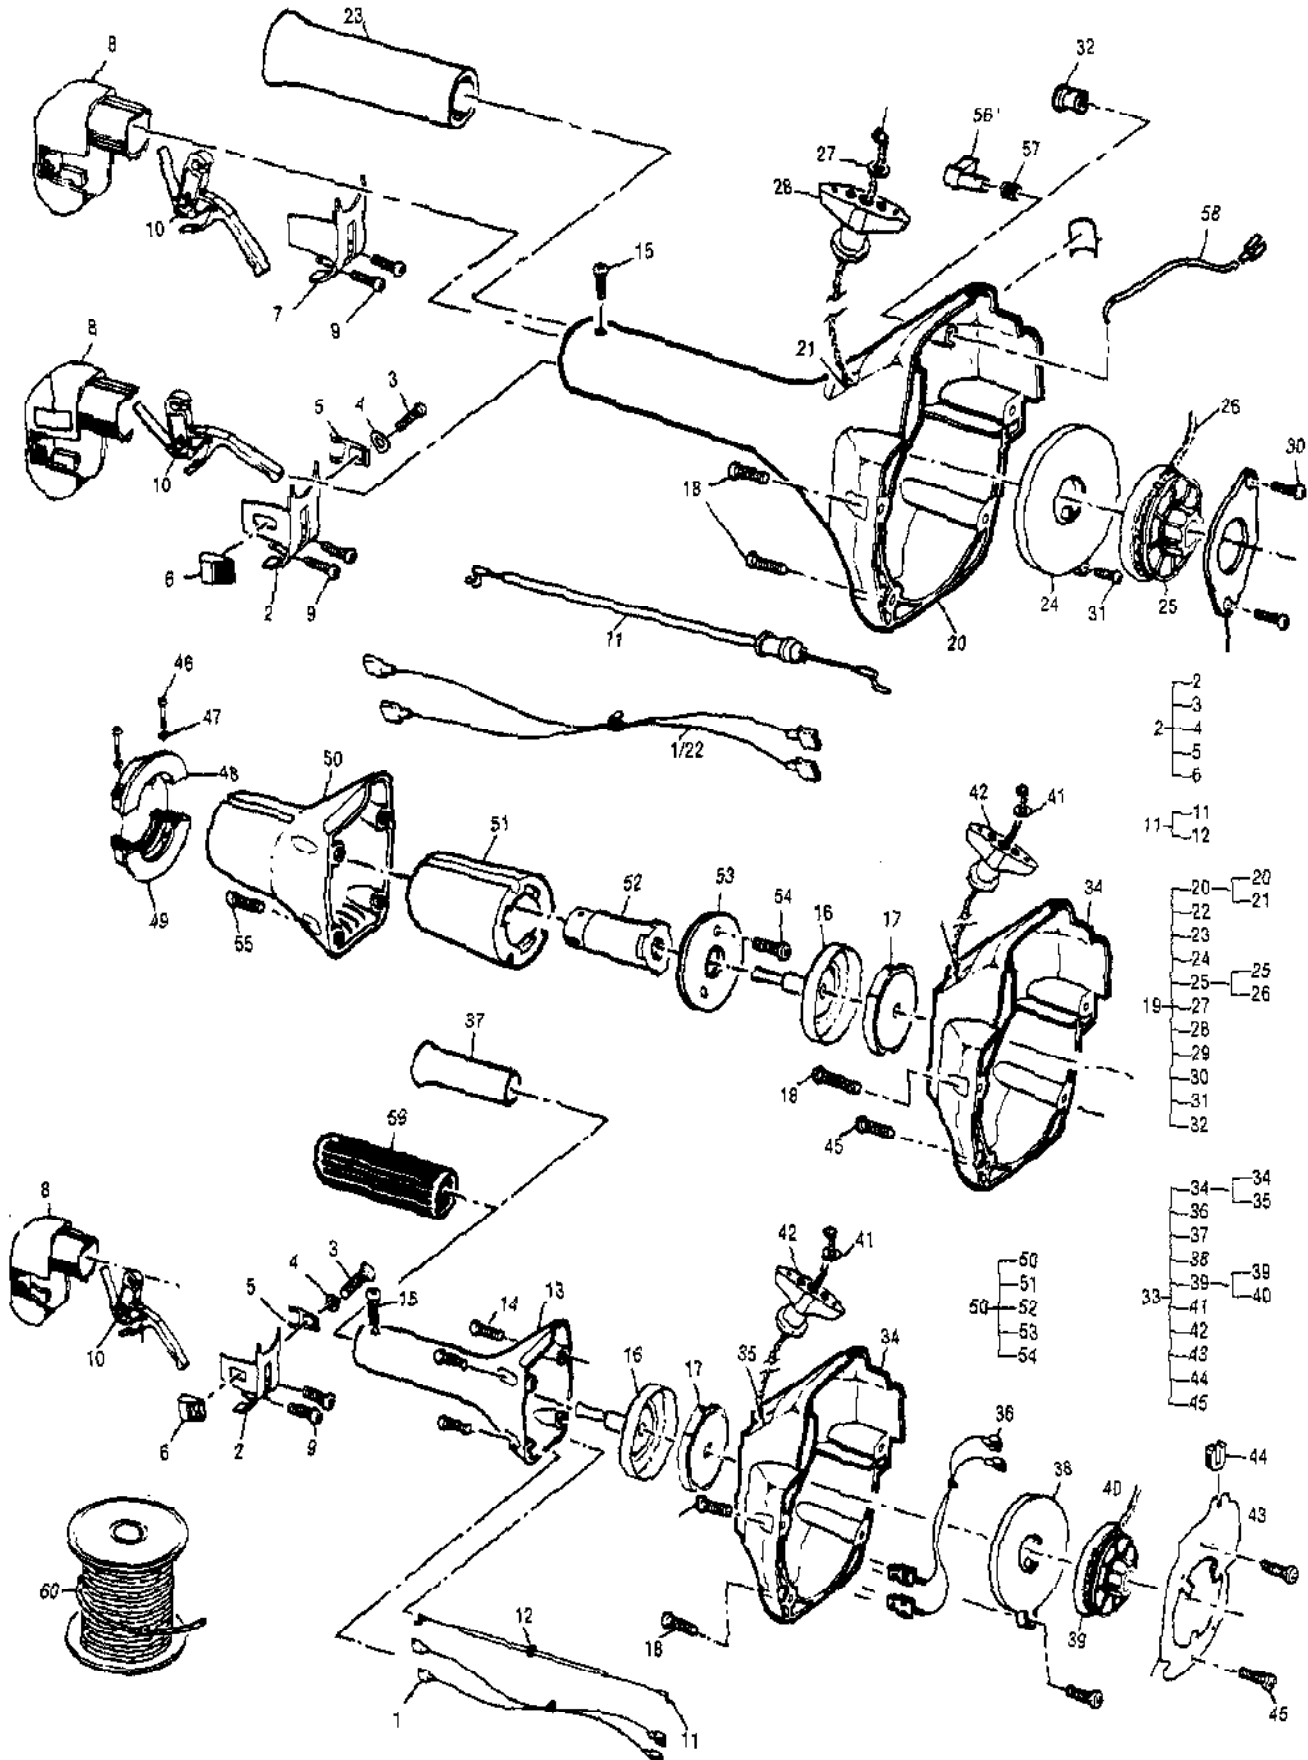

Ref #	Part Number	Qty	Description
1	301133	1	Wire Asy, Switch
1	301135	1	Wire Asy, Switch
2	300064	1	Cover, Asy, Switch
3	111069	1	Screw, 8-16 x .375 Plastite
4	105497	1	Washer, Flat, .180 ID max
5	224246	1	Contact, Switch
6	224245	1	Button, Stop Switch
7	224914	1	Cover, Switch Housing
8	224205	1	Trigger Hsg Asy, 22mm, 28/32
9	111061	2	Screw, 6-19 x .62 Fl Hd Plastite
10	300361	1	Trigger, Throttle
11	300149-01	1	Throttle Cable, Direct Drive
11	300372-01	1	Throttle Cable, Clutch Drive
12	111074	1	Nut, Speed, .188 ID
13	224249	1	Housing, Clutch, 7/8 in. (Yellow)
13	300014	1	Housing, Clutch, 7/8 in. (Grey)
13	300782-61	1	Housing, Clutch, 7/8 in. (Black)
14	224919	4	Screw, 10-14 x 1.0 Pn Hd
14	224919		Clutch Housing Torque 30-35 in/lbs.
15	111070	1	Screw, 12-11 x .5 Pn Hd Torx
16	302106	1	Drum, Clutch, Heat Treated
17	300459	1	Kit, Clutch
18	111067	4	Screw, 10-24 x .63 SITxTp
18	111067	3	Screw, 10-24 x .63 SITxTp
18	111067		Starter Housing Torque 30-35 in/lbs
19	300118	1	Starter Asy w/Plug (Yellow)
20	300621	1	Housing, Starter/Rope Guide
21		1	Rope Guide
22	301135	1	Wire Asy, Switch
23	322234	1	Sleeve, Protecting
24	300475	1	Spring, Starter Rewind
25	300872	1	Drum/Rope Asy
26	222869	1	Rope, Starter, 46 in.
27	218941	1	Washer, Nylon
28	216792	1	Handle Starter
29	322362	1	Pulley, Retained, Direct Drive
30	223357	2	Screw, 8-16 Plastite
31	322027	1	Screw, Spring Retainer
32	300119	1	Plug, Switch Cover
19	224917-61	1	Starter Asy (Black)
20	224247-61	1	Housing, Starter DD (Black)
21		1	Rope Guide
22	301135	1	Wire Asy, Switch
23	322234	1	Sleeve, Protecting
24	300475	1	Spring, Starter Rewind
25	300872	1	Drum/Rope Asy
26	222869	1	Rope, Starter, 46 in.
27	218941	1	Washer, Nylon
28	216792	1	Handle Starter
29	322362	1	Pulley, Retained, Direct Drive
30	223357	1	Screw, 8-16 Plastite
31	322027	1	Screw, Spring Retainer
32	300119	1	Plug, Switch Cover
33	224916-61	1	Starter Asy (Black)
34	300616	1	Housing, Starter/Rope Guide