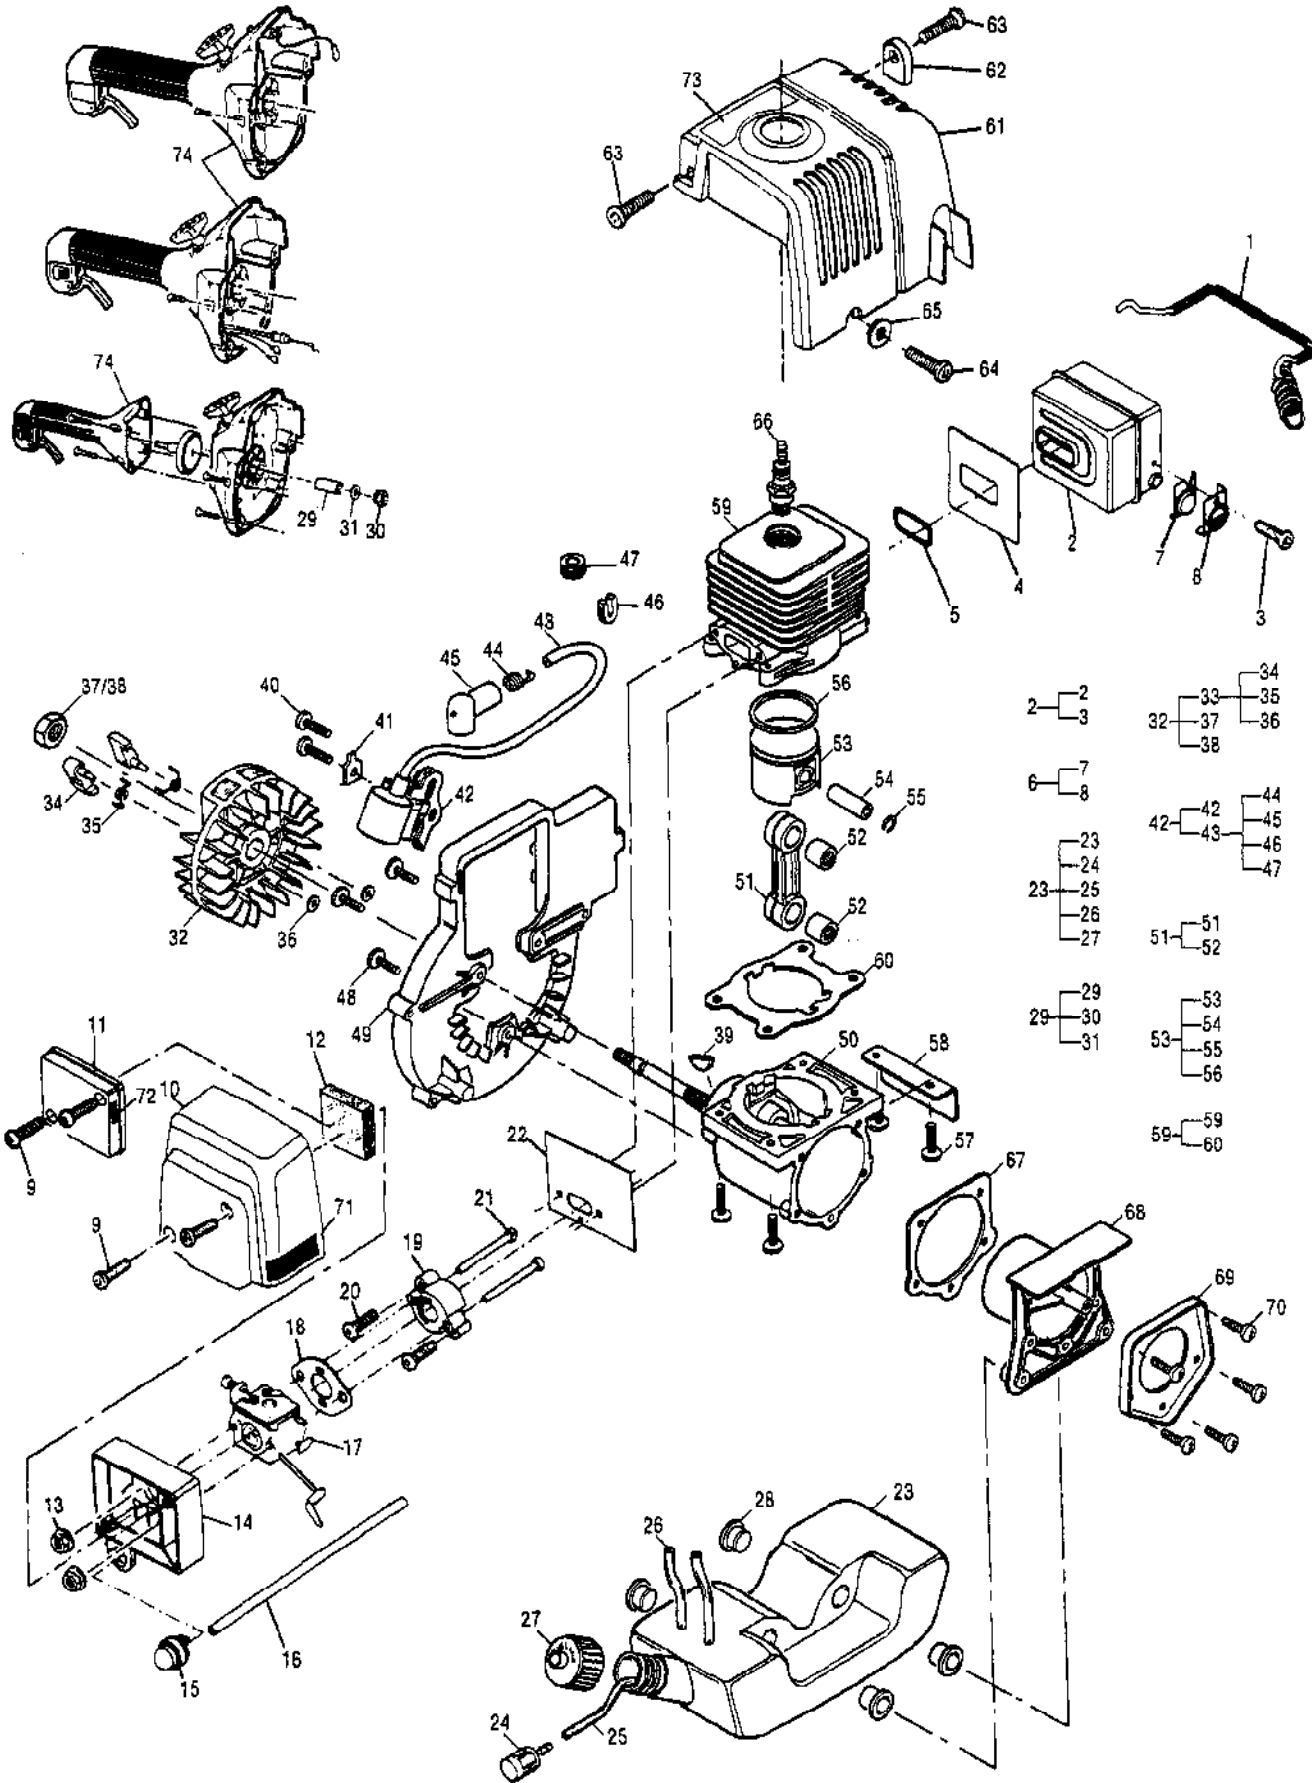

Ref #	Part Number	Qty	Description
1	224044	1	Spring, Muffler
2	224034	1	Kit, Muffler, 28/32
3	111072	1	Screw, 8-18 x .31 Pn Hd SI Torx
4	224228	1	Gasket, Muffler, 28/32
5	224922	1	Gasket, Exhaust Port
6	302424	1	Kit, Spark Arrester, ST
7	224040	1	Screen, Spark Arrester
8	322032	1	Cover, Spark Arrester
9	111055	2	Screw, 10-14 x .625, Plast
10	224236	1	Cover, Air Cleaner, Large (Black)
10	300302	1	Cover, Air Cleaner, Large (Grey)
10	224236-72	1	Cover, Air Cleaner, Large (Green)
11	224237	1	Cover, Air Cleaner, Small (Black)
12	224239	1	Filter, Air
13	111058	2	Nut, 10-24 Hex, Flange
13	111058		Carburetor Torque 25-30 in/lbs.
14	224238	1	Box, Air (Blk)
14	300301	1	Box, Air (Grey)
15	224242-01	1	Primer, Remote, Zama
16	225163	1	Hose, Fuel Return
17		1	Carburetor w/Choke See "Shaft/Handle/Stringhead Assembly" illustration and parts list.
18	218933	1	Gasket, Carburetor
19	224041-02	1	Insulator, Carburetor
20	111053	2	Screw, 10-24 x .88 Thd Form
20	111053		Insulator to Cylinder Torque 45-50 in/lbs. Loctite 242
21	111057	2	Screw, 10-24 Spl
22	322031	1	Gasket, Manifold
23	302349	1	Tank, Fuel, Cap Ret (Natural)
24	216985	1	Filter, Fuel
25	225162	1	Hose, Fuel, 28/32
26	225163	1	Hose, Fuel Return
27	223508	1	Cap, Fuel, w/Retainer
28	322105	4	isolator, Fuel Tank, 28/32
29	301114	1	Kit, Spacer, Clutch
30	322847	1	Nut, Hex, 7/16-20
31	322844	1	Washer, Shaft
32	300827-01	1	Kit, Flywheel, 28/32
33		1	Kit, Pawls/Flywheel
34	322297	2	Pawl, Starter, CCW Rotation
35	322835	2	Spring, Starter Pawl, CCW
36	111086	2	Ring, Retainer
37	111085	1	Nut, Direct Drive
37	111053		Flywheel Nut Torque 140-145 in/lbs. Loctite 242
38	322847	1	Nut, 7/16-20, Clutch Drive
38	322847		Flywheel Nut Torque 140-145 in/lbs. Lotite 242
39	102164	1	Key, Flywheel
40	111053	2	Screw, 1Q-24 x .88 Thd Form
40	111053		Ignition Asy Torque 45-50 in/lbs. Loctite 242
41	300321	1	Terminal Tab
42	302138	1	Ignition Asy
43	223884	1	Kit, Spark Plug Wire
44	102556	1	Connector, Spark
45	95266	1	Boot, Spark Plug
46	215533-01	1	Grommet, HIT Lead, Split