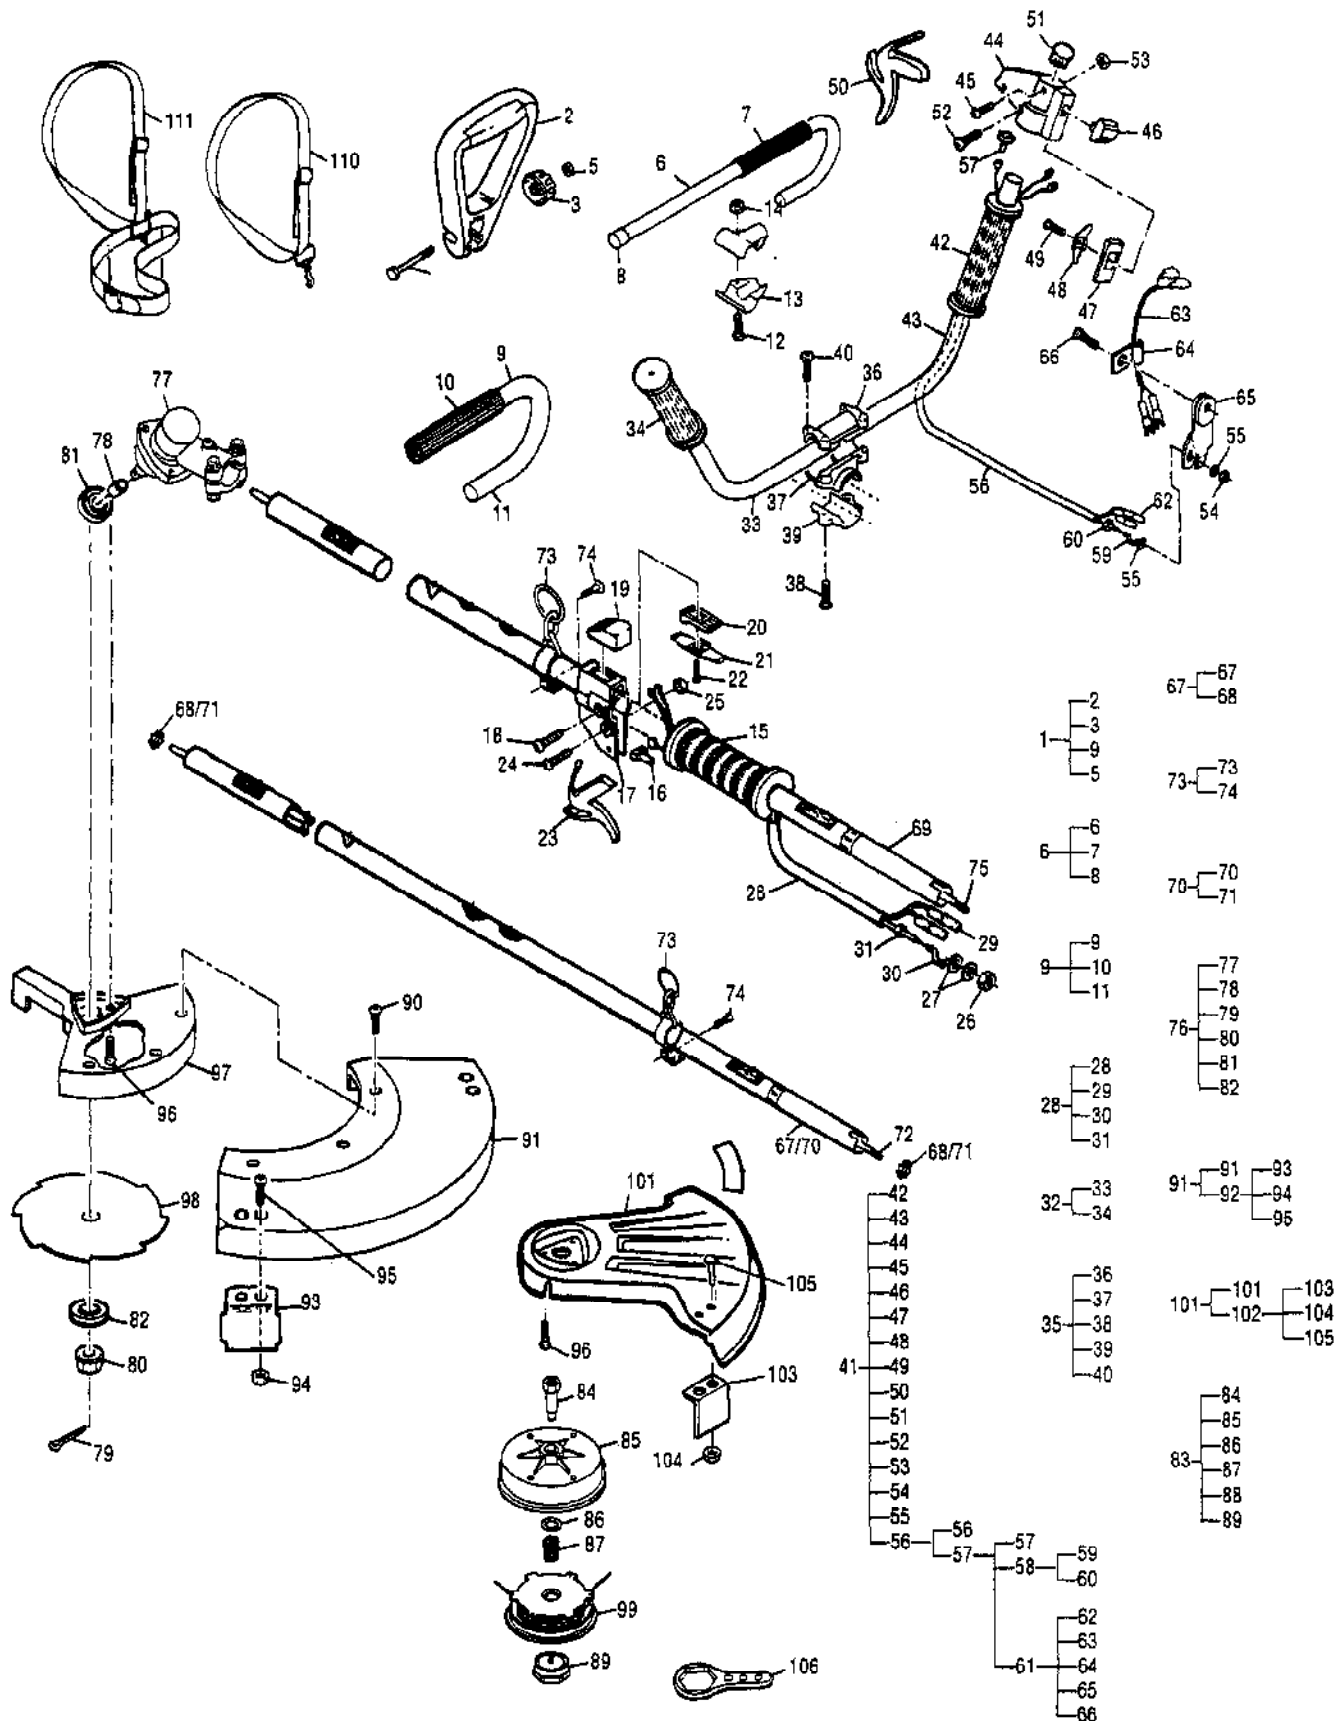

Ref #	Part Number	Qty	Description
1	300834	1	Handle, Delta Kit
2	37106-10	1	Assist Handle w/Cap Asy
3	322719	1	Knob
4	09075-99	1	Bolt, 1/4 in.-20 x 2.5 Hx Cap
5	13035-99	1	Nut, 1/4 in.-20 x .22 T
6	300541	1	Handle, J-Grip Asy w/Barrier Pole
7	322139	1	Grip
8	218328	1	Plug, Tubing
9	300540	1	Handle, J-Grip Asy
10	322139	1	Grip
11	218328	1	Plug, Tubing
12	217935	2	Screw, 10-24 x .5 Torx
13	217292	2	Clamp, Handle
14	218315	1	Nut
15	322137	1	Grip
16	215323	1	Guide
17	222795	1	Housing, Trigger Throttle
18	223200	1	Screw, Self Tapping, 10-16
19	68846	1	Button, Stop Switch
20	215319	1	Base, Stop Switch
21	215320	1	Contact, Switch
22	110706	1	Screw, 8-18 x .5
23	300361	1	Trigger, Throttle
24	216027	1	Screw, M5 x 28.5 Sems
25	217159	1	Nut, Hex M5
26	217403	1	Nut, Hex M6 x 1
27	216596	2	Washer, Flat M6
28	300682	1	Wire, Cable Asy
29		2	Wire, Terminal Asy Not available separately
30	322272	1	Cable, Throttle
31	217403	1	Nut, Hex M6x1
32	216868-01	1	Bar Asy, Handle
33		1	Bar, Handle Not available separately
34	94212	1	Grip, Handle
35	217974	1	Clamp Asy Not available separately
36		1	Clamp, Top Not available separately
37		1	Centerpiece Not available separately
38		2	Bolt, Hex M6 x 30.0 Not available separately
39		1	Clamp, Bottom Not available separately
40		4	Bolt, Hex M5 x 25 Not available separately
41	300549-02	1	Handle Asy/Trigger
42	215322	1	Grip
43	323721	1	Bar, Handle
44	222794	1	Housing, Trigger throttle
45	223200	1	Screw, Self Tapping, 10-16
46	68846	1	Button, Stop Switch
47	215319	1	Base, Stop Switch
48	215320	1	Contact, Switch
49	110706	1	Screw, 8-18 x .5
50	300361	1	Trigger, Throttle
51	218328	1	Plug, Tubing
52	216027	1	Screw, M5 x 28.5 Sems
53	217159	1	Nut, Hex M5
54	217403	1	Nut, Hex M6 x 1
55	216596	2	Washer, Flat M6