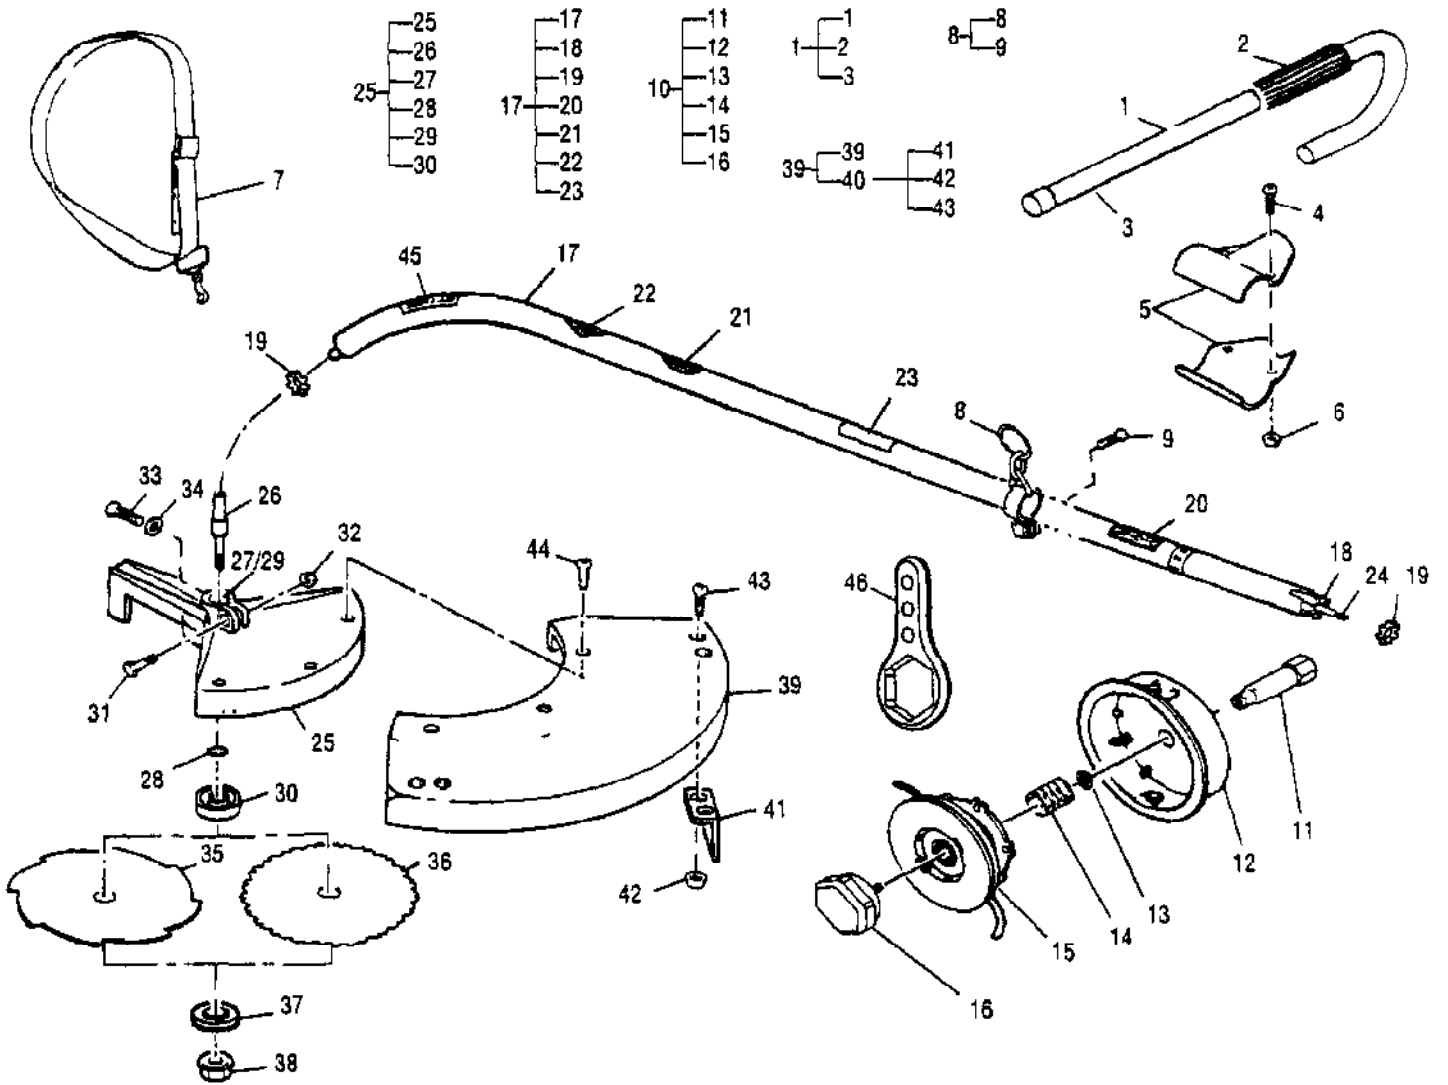

Ref #	Part Number	Qty	Description
1	300541	1	Handle Asy, Barrier
2	322139	1	Grip
3		1	Plug, Tubing Not availalbe seperatly.
4	217935	2	Screw, 10-24 x .50 Tr Torx
5	215337	2	Clamp, Handle
6	218315	2	Nut
7	224083	1	Harness
8	218001	1	Ring, Harness 7/8"
9		1	Screw, M5 x 8 x 17 Phillips
10	225196-02	1	Kit, Stringhead, Medium
11	323681	1	Stud, Right, 3/8-24 Rt
12	300115	1	Housing, Eyelet Asy, Medium
13	111073	1	Ring, Retainer
14	322626	1	Spring
15	300689	1	Kit, Line (0.95") on Spool, Med
16	300736	1	Kit, Knob Asy (Right)
17	300430	1	Housing Asy, Outer, 54 in.
18	322281	1	Sleeve, 7/8 x 45.68
19	223412	2	Clip, Spring Ext
20	219030	1	Decal, Warning
21	223407	1	Decal, Eye/Ear Cover
22	211214	1	Decal, Warning, 15m
23	211215	1	Decal, Thrown Objects
24	301025	1	Drive Asy, w/Clip
25	300388-01	1	Shield Asy, Blade
26	224081	1	Spindle
27	217133	2	Bearing, Ball
28	224158	1	Clip
29	224159	1	Washer, Flat
30	224154-01	1	Collar
31	110568	1	Screw, 12-24 x 1.12 Hx
32	110950	1	Nut, Lock, 12-24
33	215874	1	Screw, M4 x 9.5 Pn Torx
34	217672	1	Washer, Flat M4
35	216513-03	1	Blade, Grass 8-Tooth
36	224455-01	1	Blade, Pro-Style
37	218075	1	Flange, Spindle
38	110594	1	Nut, Lock 3/8-24
38	110594		Blade Nut Torque 140-150
39	300318	1	Shield, Grass
40	300626	1	Kit, Knife
41	224497-01	1	Cutter
42	216682	2	Nut, Lock 10-24 Hex
43	217935	2	Screw, 10-24 x 50 Torx
44	224175	3	Screw, M6 x 15
45	322099	1	Label, Debris Shield Warning
46	322344	1	Wrench, Stringhead